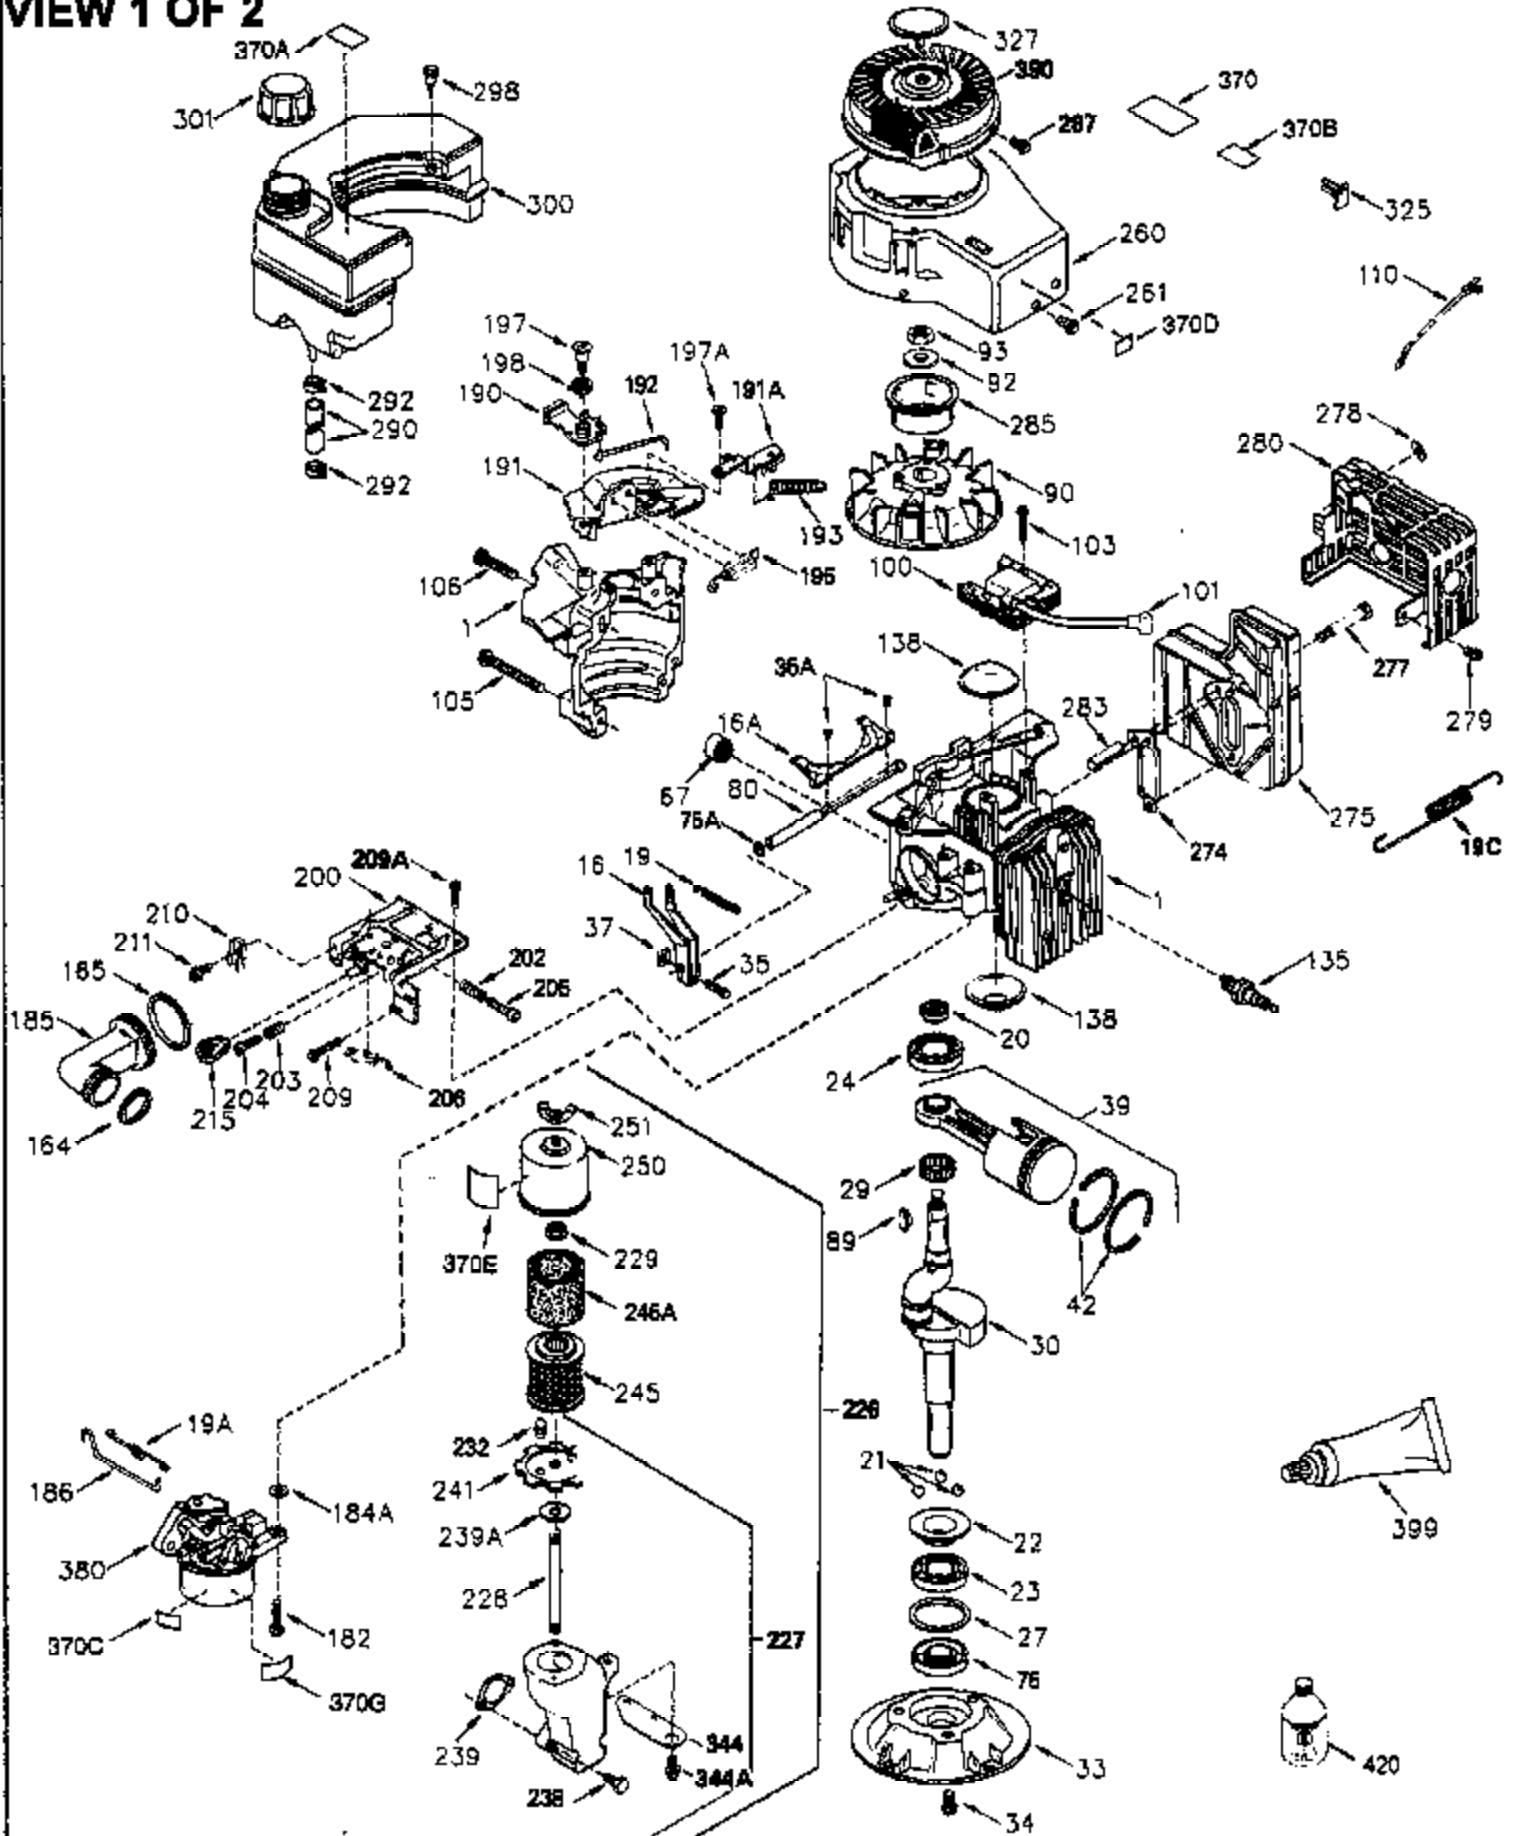

ILLUSTRATION SHOWS TYPICAL PARTS ONLY. ORDER BY PART NUMBER. PARTS NOT LISTED ARE SUPPLIED BY OEM.

VIEW 1 OF 2