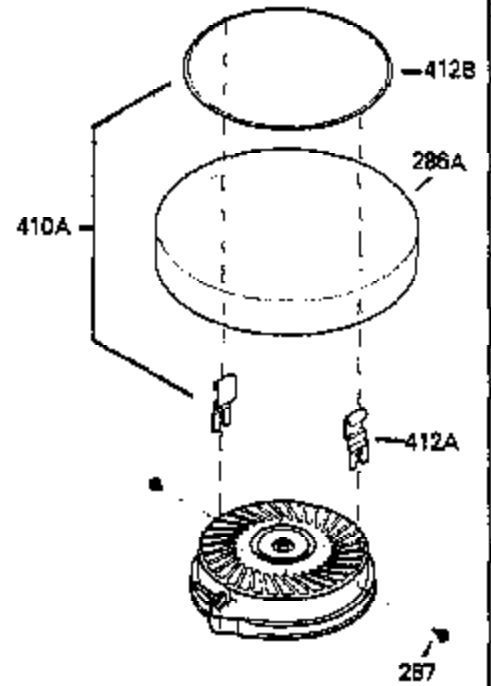

ILLUSTRATION SHOWS TYPICAL PARTS ONLY. ORDER BY PART NUMBER. PARTS NOT LISTED ARE SUPPLIED BY OEM.

VIEW 2 OF 2

Engine Parts List #2

Ref #	Part Number	Qty	Description
67A	430234		Fuel Filter (Screen) (Optional)
200	570675A		Control Bracket (Incl.202,203,204,205 ,206)
202	32924		Compression Spring
205	650606		Screw, 10-32 x 1-1/8"
209	650735		Screw, 10-24 x 3/8"
238A	650940		Screw, 10-32 x 3/4"
245	34782		Air Cleaner Filter (Incl. 229)
245A	34783		Air Cleaner Filter
287	650926		Screw, 8-32 x 21/64"
290	29774		Fuel Line
292	26460		Fuel Line Clamp
296	34279B		Fuel Filter
390	590635		Rewind Starter (Refer to Division 5, Section C, page 34 or Fiche 25, Grid G-1 for breakdown)
416	390309		Spark Arrestor Kit (Can be used on an y model)