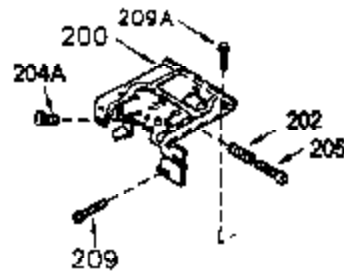

ILLUSTRATION SHOWS TYPICAL PARTS ONLY. ORDER BY PART NUMBER. PARTS NOT LISTED ARE SUPPLIED BY OEM.

VIEW 2 OF 2

Ref #	Part Number	Qty	Description
200	570675A	1	Control Bracket (Incl. 202 thru 206)
202	32924	1	Compression Spring
205	651051	1	Screw, Torx T-10, 10-32 x 1-1/8"
209A	650867	2	Screw, 10-24 x 1/2"
209	650735	1	Screw, 10-24 x 3/8"
245	34782A	1	## Air Cleaner Filter
245A	34783	1	## Air Cleaner Filter
287	650926	4	Screw, 8-32 x 21/64"
290	29774	1	Fuel Line
292	26460	2	Fuel Line Clamp
370K	36695	1	Starter Decal
390	590732	1	Rewind Starter (NOTE: This engine could have been built with 590738 starter.)