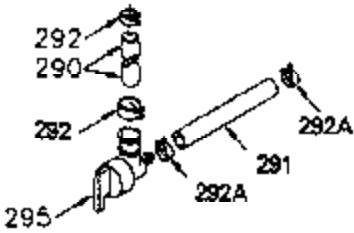

ILLUSTRATION SHOWS TYPICAL PARTS ONLY. ORDER BY PART NUMBER. PARTS NOT LISTED ARE SUPPLIED BY OEM.

VIEW 2 OF 2

Ref #	Part Number	Qty	Description
200	570675A	1	Control Bracket (Incl. 202 thru 206)
202	32924	1	Compression Spring
205	651051	1	Screw, Torx T-10, 10-32 x 1-1/8"
209A	650867	2	Screw, 10-24 x 1/2"
209	650735	1	Screw, 10-24 x 3/8"
245	34782A	1	## Air Cleaner Filter
245A	34783	1	## Air Cleaner Filter
287	650926	4	Screw, 8-32 x 21/64"
290	29774	1	Fuel Line
292	26460	2	Fuel Line Clamp
370K	36695	1	Starter Decal
390	590732	1	Rewind Starter (NOTE: This engine could have been built with 590738 starter.)