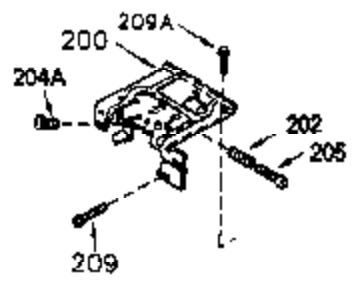

ILLUSTRATION SHOWS TYPICAL PARTS ONLY. ORDER BY PART NUMBER. PARTS NOT LISTED ARE SUPPLIED BY OEM.

VIEW 2 OF 2

Engine Parts List #2

Ref #	Part Number	Qty	Description
67A	430234		Fuel Filter (Screen) (Optional)
200	570675A		Control Bracket (Incl.202,203,204,205 ,206)
202	32924		Compression Spring
205	650606		Screw, 10-32 x 1-1/8"
209	650735		Screw, 10-24 x 3/8"
238A	650940		Screw, 10-32 x 3/4"
245	34782		Air Cleaner Filter (Incl. 229)
245A	34783		Air Cleaner Filter
287	650926		Screw, 8-32 x 21/64"
290	29774		Fuel Line
292	26460		Fuel Line Clamp
296	34279B		Fuel Filter
390	590621		Rewind Starter (Refer to Division 5, Section C, page 34 or Fiche 25, Grid G-1 for breakdown)
416	390309		Spark Arrestor Kit (Can be used on an y model)