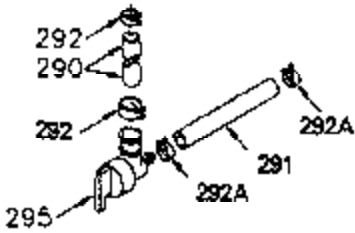

ILLUSTRATION SHOWS TYPICAL PARTS ONLY. ORDER BY PART NUMBER. PARTS NOT LISTED ARE SUPPLIED BY OEM.

VIEW 2 OF 2

Engine Parts List #2

Ref #	Part Number	Qty	Description
67A	430234		Fuel Filter (Screen) (Optional)
200	570675A		Control Bracket (Incl.202,203,204,205 ,206)
202	32924		Compression Spring
205	650606		Screw, 10-32 x 1-1/8"
209	650735		Screw, 10-24 x 3/8"
238A	650940		Screw, 10-32 x 3/4"
245	34782		Air Cleaner Filter (Incl. 229)
245A	34783		Air Cleaner Filter
287	650926		Screw, 8-32 x 21/64"
290	29774		Fuel Line
292	26460		Fuel Line Clamp
296	34279B		Fuel Filter
390	590621		Rewind Starter (Refer to Division 5, Section C, page 34 or Fiche 25, Grid G-1 for breakdown)
416	390309		Spark Arrestor Kit (Can be used on an y model)