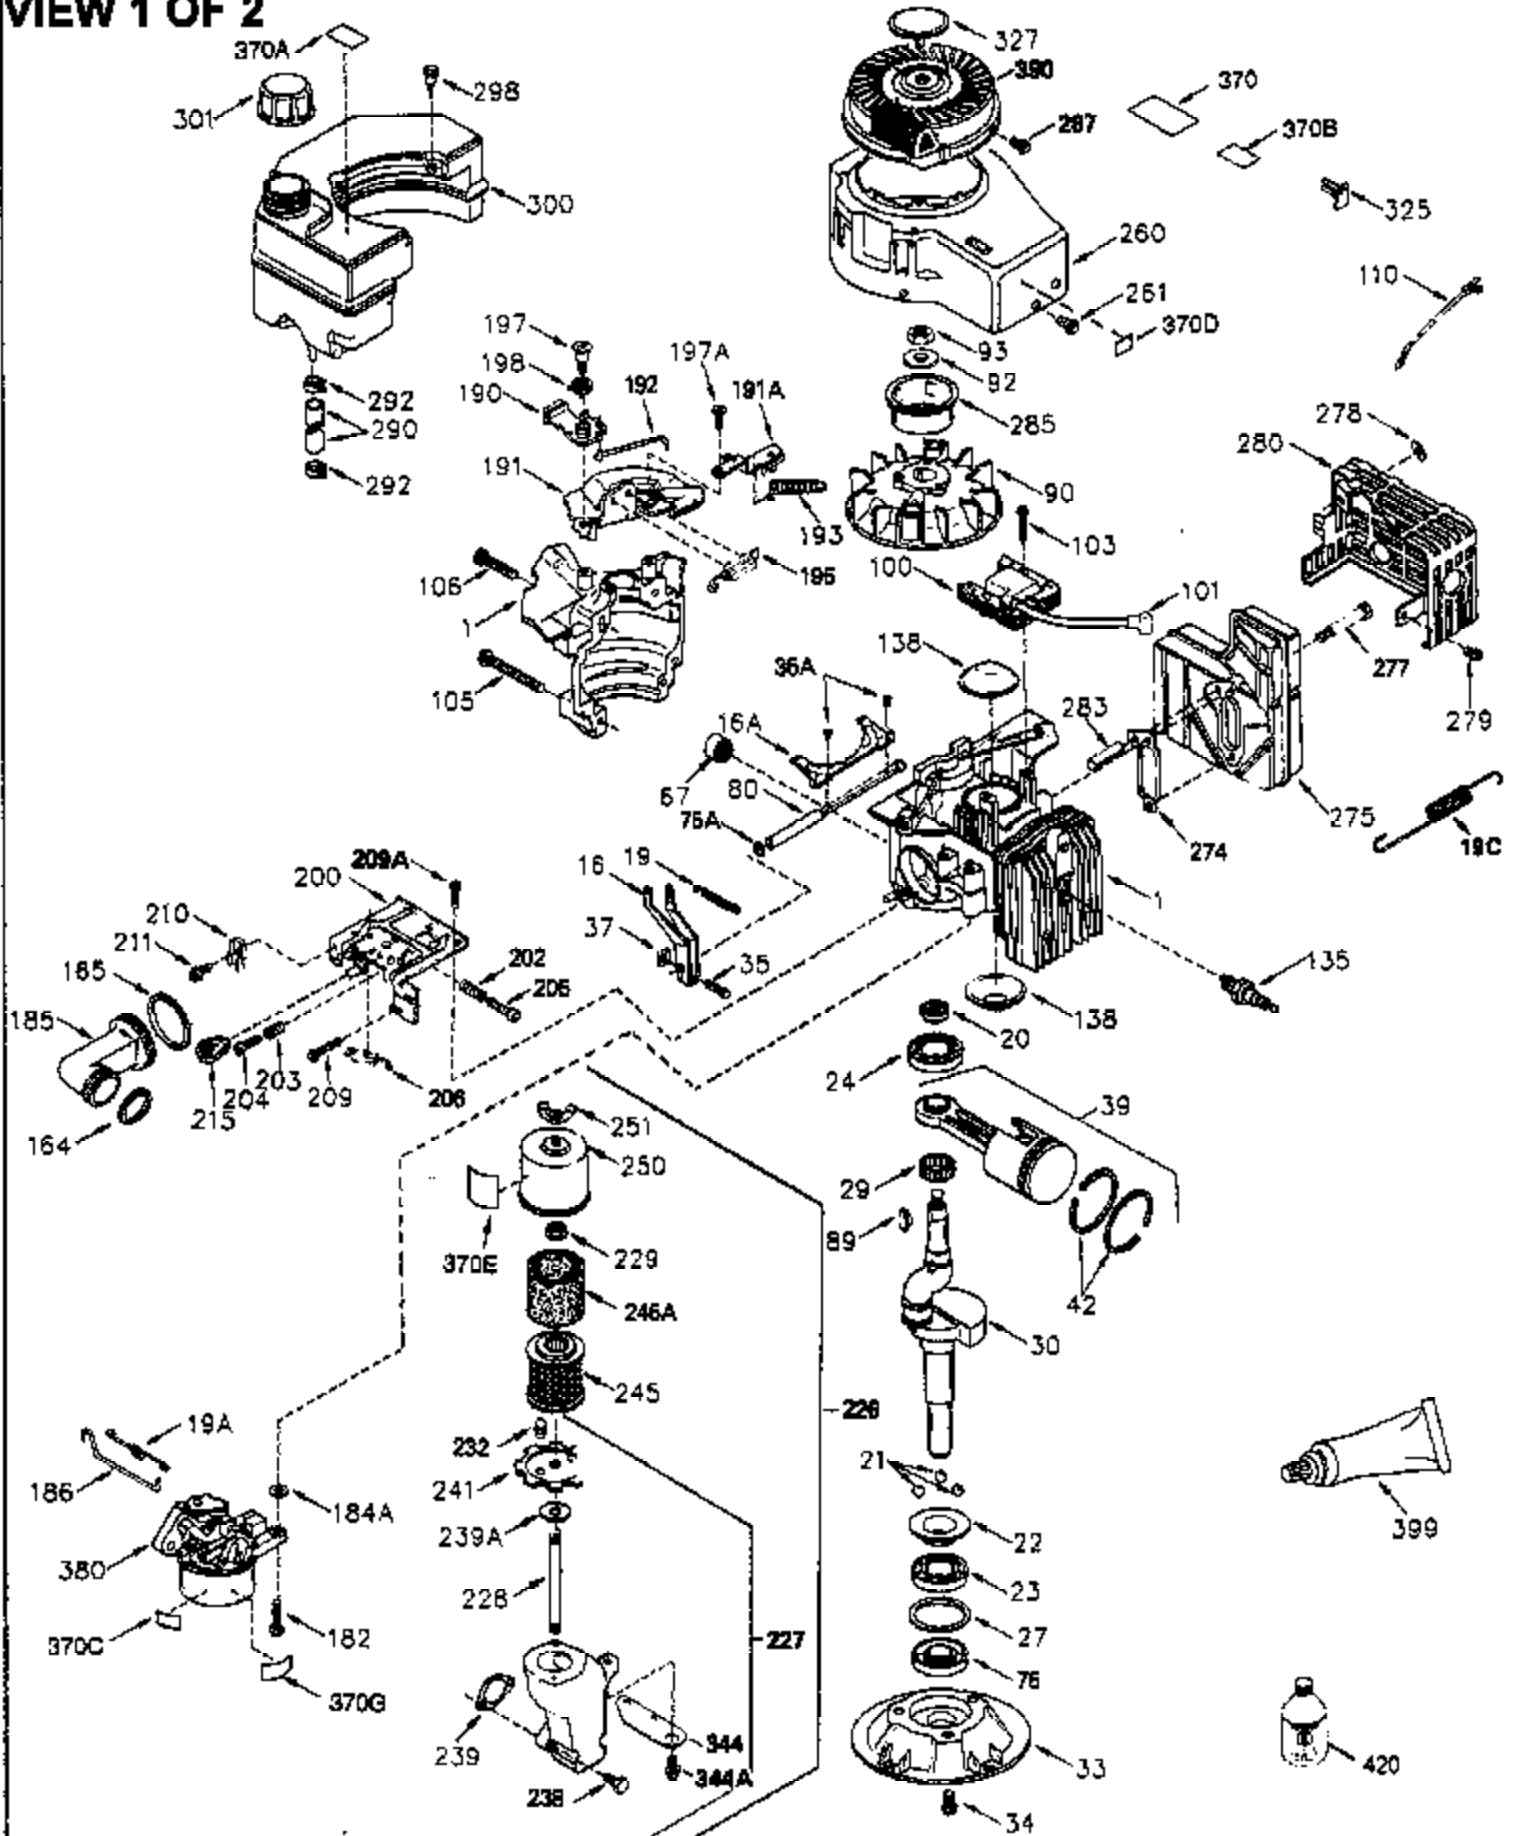

ILLUSTRATION SHOWS TYPICAL PARTS ONLY. ORDER BY PART NUMBER. PARTS NOT LISTED ARE SUPPLIED BY OEM.

VIEW 1 OF 2

Engine Parts List #1

Ref #	Part Number	Qty	Description
	1 250288		Cylinder (Incl. 67A, 75, 105, 106 & 1 38)
	16 490306		Governor Lever
	16A 490304		Governor Lever
	19 490308		Extension Spring
	19A 490307		Throttle Link Spring
	20 510340		Oil Seal
	21 570673		Ball Bearing
	22 510338		Slide Ring
	23 530158		Ball Bearing
	24 530161		Ball Bearing
	27 530159		Bearing Retainer
	29 530164		Bearing Strip (31 needles) (.495" lon g)
	30 290573B		Crankshaft (Incl. 29)
	33 330179		Adapter Plate
	34 792067		Screw, 5/16-18 x 1"
	35 29826		Screw, 10-32 x 3/4"
	35A 650506		Screw, 4-40 x 3/16"
	37 29216		Lock Nut, 10-32
	39 310277B		Piston & Rod Ass'y. (Incl. 29 & 42)
	42 310278		Ring Set
	67A 430234		Fuel Filter (Screen) (Optional)
	67 430233		Fuel Filter (Screen w/brass collar)
	75 510339		Oil Seal (P.T.O. end)
	75A 510337		Oil Seal
	80 490305		Governor Shaft
	89 611107		Flywheel Key
	90 611109		Flywheel (Counterbalance)
	92 650815		Belleville Washer
	93 650816		Flywheel Nut
	100 34443A		Solid State Ignition
	101 610118		Spark Plug Cover
	103 650814		Screw, Torx T-15, 10-24 x 1"
	105 650892		Screw, 5/16-18 x 2-3/16"
	106 650891		Screw, 5/16-18 x 1-5/8"
	110 611110		Ground Wire
	135 35395		Spark Plug (RJ19LM)
	138 570683		Port Cover
	164 510341		"O" Ring
	165 510342		"O" Ring
	182 792067		Screw, 5/16-18 x 1"
	184A 27110		Washer
	185 570674		Intake Pipe & Reed Ass'y. (Incl. 164 & 165)
	186 490309		Governor Link
	190 570688		Brake Lever
	191A 570678A		Brake Control Lever
	191 570679		S.E. Brake Bracket
	192 490312		Brake Control Link
	193 490311		Brake Spring
	195 610973		Terminal
	197 650896		Screw, 1/4-20 x 13/16"
	197A 650897		Screw, 1/4-20 x 13/32"
	198 490313		Brake Control Lever Spring
	200 570675A		Control Bracket (Incl.202,203,204,205 ,206)
	202 32924		Compression Spring
	203 31342		Compression Spring
	204 650549		Screw, 5-40 x 7/16"
	205 650606		Screw, 10-32 x 1-1/8"
	209 650735		Screw, 10-24 x 3/8"