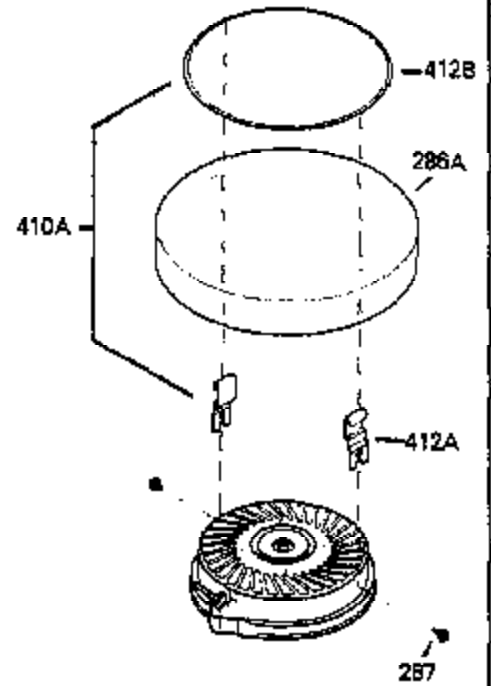

ILLUSTRATION SHOWS TYPICAL PARTS ONLY. ORDER BY PART NUMBER. PARTS NOT LISTED ARE SUPPLIED BY OEM.

VIEW 2 OF 2

Engine Parts List #2

Ref #	Part Number	Qty	Description
67A	430234		Fuel Filter (Screen) (Optional)
200	570675A		Control Bracket (Incl.202,203,204,205 ,206)
202	32924		Compression Spring
205	650606		Screw, 10-32 x 1-1/8"
209	650735		Screw, 10-24 x 3/8"
238A	650940		Screw, 10-32 x 3/4"
245	34782		Air Cleaner Filter (Incl. 229)
245A	34783		Air Cleaner Filter
287	650926		Screw, 8-32 x 21/64"
290	29774		Fuel Line
292	26460		Fuel Line Clamp
296	34279B		Fuel Filter
390	590621		Rewind Starter (Refer to Division 5, Section C, page 34 or Fiche 25, Grid G-1 for breakdown)
416	390309		Spark Arrestor Kit (Can be used on an y model)