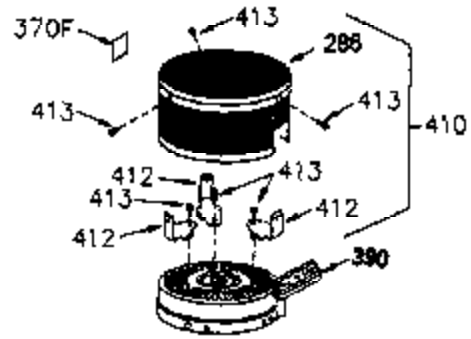

ILLUSTRATION SHOWS TYPICAL PARTS ONLY. ORDER BY PART NUMBER. PARTS NOT LISTED ARE SUPPLIED BY OEM.

VIEW 2 OF 2

Engine Parts List #2

Ref #	Part Number	Qty	Description
67A	430234		Fuel Filter (Screen) (Optional)
200	570675A		Control Bracket (Incl.202,203,204,205 ,206)
202	32924		Compression Spring
205	650606		Screw, 10-32 x 1-1/8"
209	650735		Screw, 10-24 x 3/8"
238A	650940		Screw, 10-32 x 3/4"
245	34782		Air Cleaner Filter (Incl. 229)
245A	34783		Air Cleaner Filter
287	650926		Screw, 8-32 x 21/64"
290	29774		Fuel Line
292	26460		Fuel Line Clamp
296	34279B		Fuel Filter
390	590621		Rewind Starter (Refer to Division 5, Section C, page 34 or Fiche 25, Grid G-1 for breakdown)
416	390309		Spark Arrestor Kit (Can be used on an y model)