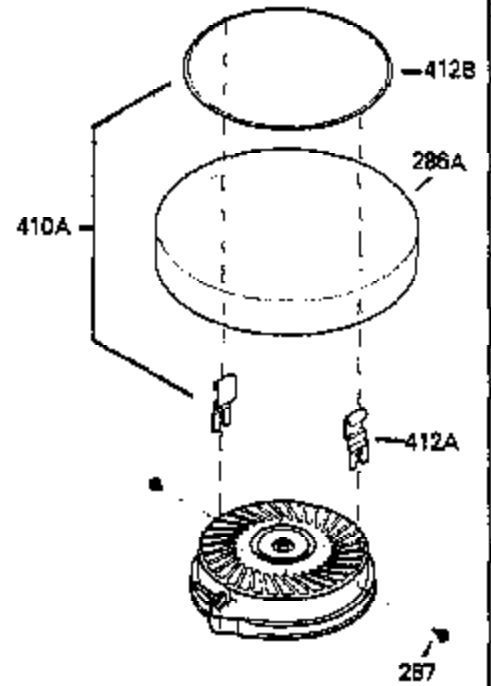

ILLUSTRATION SHOWS TYPICAL PARTS ONLY. ORDER BY PART NUMBER. PARTS NOT LISTED ARE SUPPLIED BY OEM.

VIEW 2 OF 2

Ref #	Part Number	Qty	Description
200	570675A	1	Control Bracket (Incl. 202 thru 206)
202	32924	1	Compression Spring
205	651051	1	Screw, Torx T-10, 10-32 x 1-1/8"
209A	650867	2	Screw, 10-24 x 1/2"
209	650735	1	Screw, 10-24 x 3/8"
245	34782	1	## Air Cleaner Filter
245A	34783	1	## Air Cleaner Filter
287	650926	4	Screw, 8-32 x 21/64"
290	29774	1	Fuel Line
292	26460	2	Fuel Line Clamp
370K	36695	1	Starter Decal
390	590732	1	Rewind Starter (NOTE: This engine could have been built with 590738 starter.)