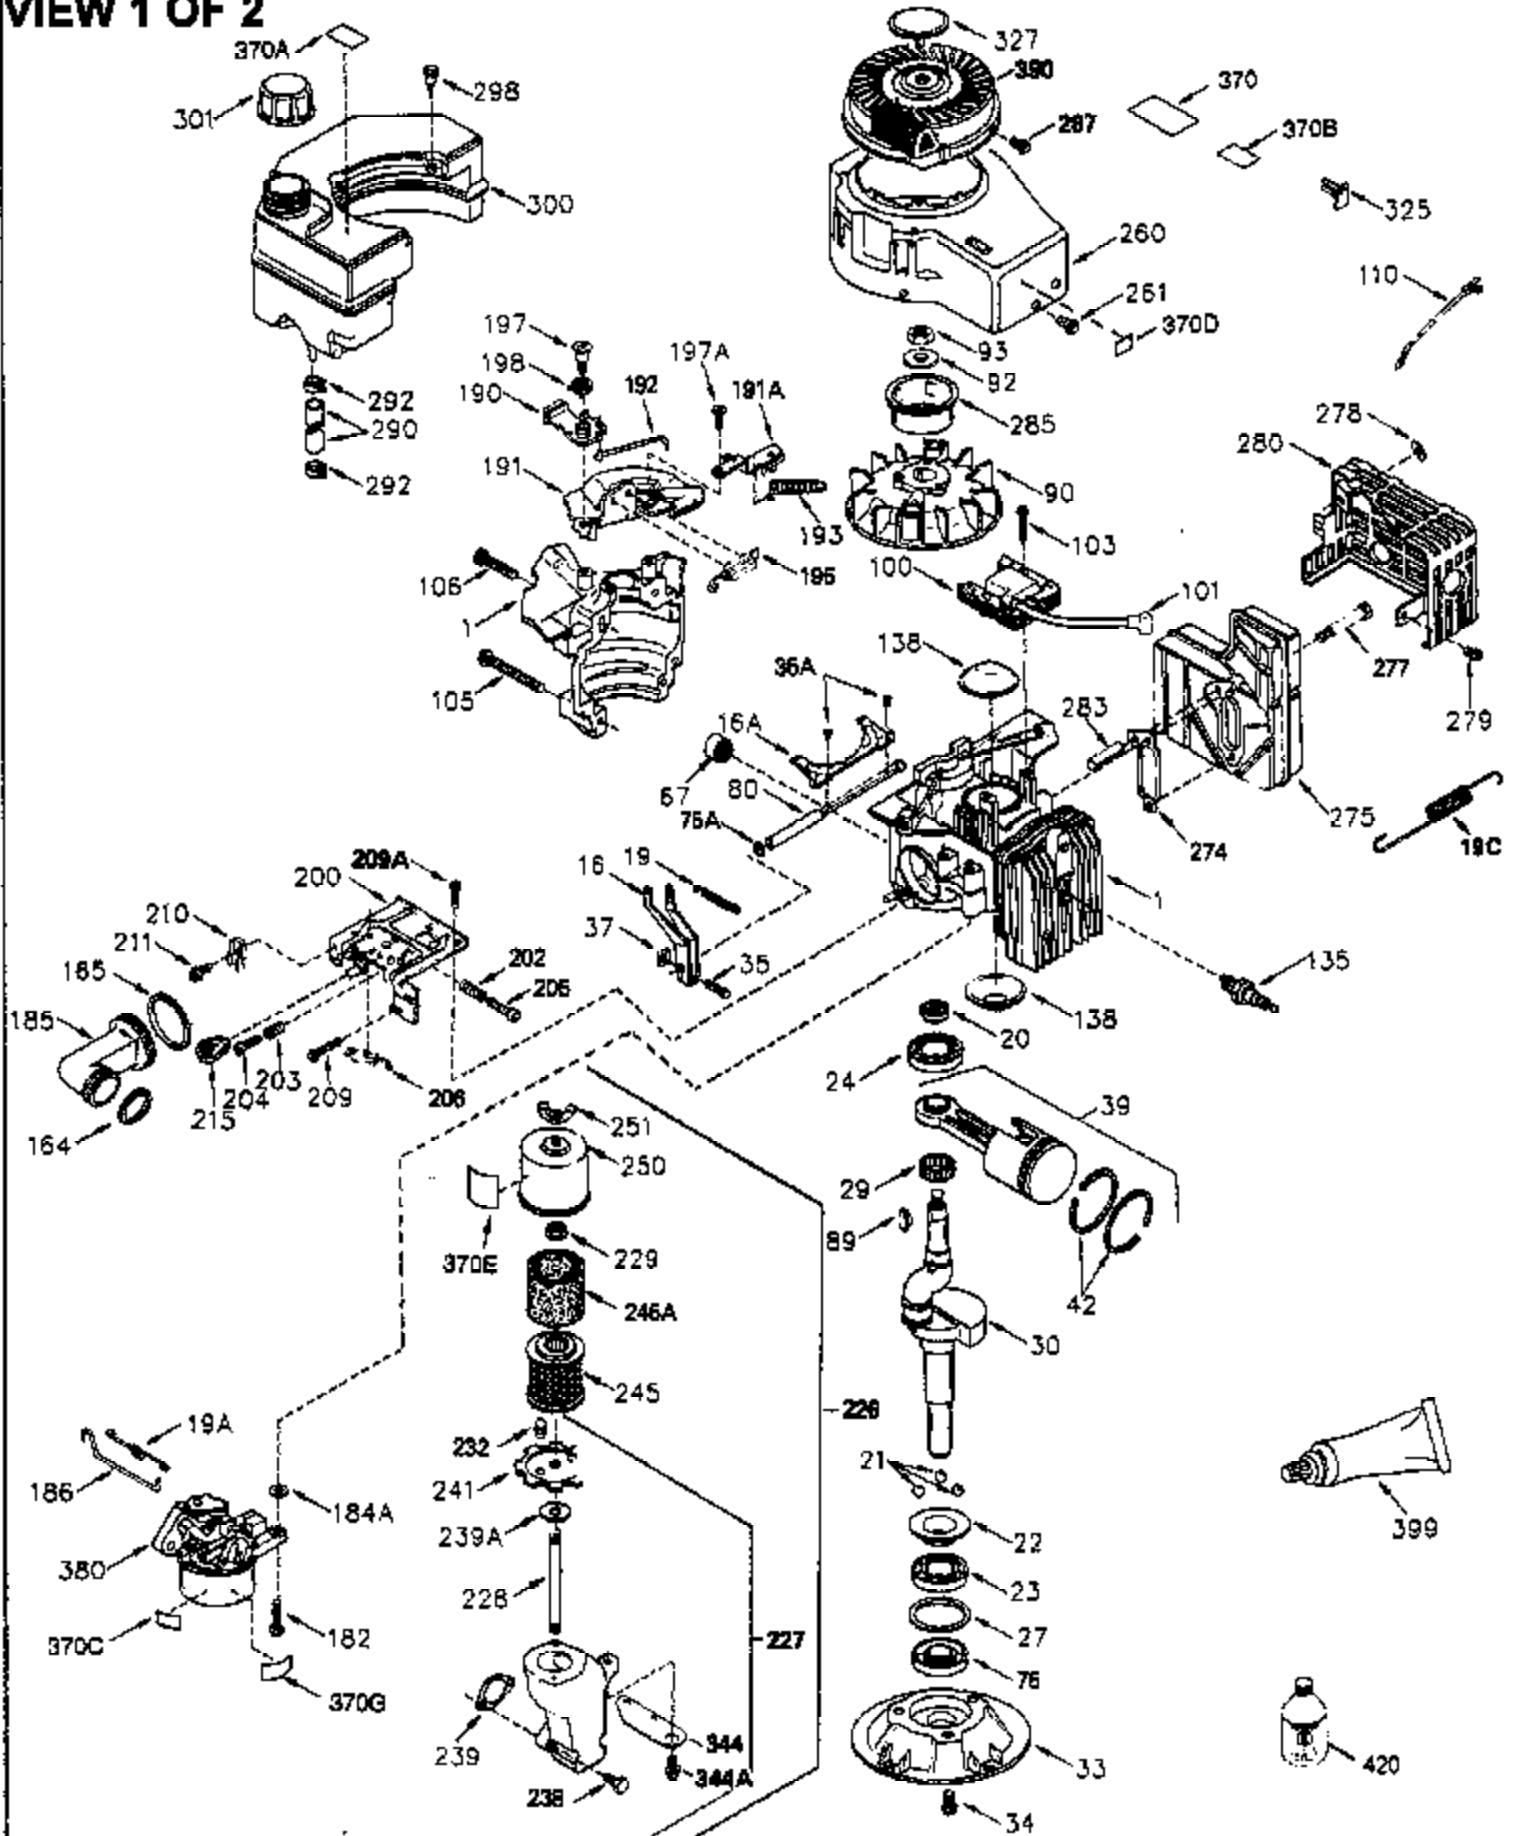

## Engine Parts List #1

Ref #	Part Number	Qty	Description
	1 250288	1	Cylinder (Incl. 67, 75A, 105, 106 & 1 38)
16A	490304	1	Governor Lever
16	490306	1	Governor Lever
19A	490307	1	Backlash Spring
19	35988	1	Extension Spring
20	510340	1	Oil Seal
21	570673	3	Ball Bearing
22	510338	1	Slide Ring
23	530158	1	Ball Bearing
24	530161	1	Ball Bearing
27	530159	1	Bearing Retainer
29	530164	1	Bearing Strip (31 Needles)
30	290573B	1	Crankshaft (Incl. 29)
33	330179	1	Adapter Plate
34	792067	3	Screw, 5/16-18 x 1"
35	29826	1	Screw, 10-32 x 3/4"
35A	650506	2	Screw, 4-40 x 1/4"
37	29216	1	Lock Nut, 10-32
39	310277B	1	Piston & Rod Ass'y. (Incl. 29 & 42)
42	310278	2	Ring Set
67	430233	1	Fuel Filter
75A	510337	1	Oil Seal
75	510339	1	Oil Seal
80	490305	1	Governor Shaft
89	611107	1	Flywheel Key
90	611109	1	Flywheel
92	650815	1	Belleville Washer
93	650816	1	Flywheel Nut
100	34443B	1	Solid State Ignition
101	610118	1	Spark Plug Cover
103	651007	2	Screw, Torx T-15, 10-24 x 15/16"
105	650892	2	Screw, 5/16-18 x 2-3/16"
106	650891	2	Screw, 5/16-18 x 1-5/8"
110	611106	1	Ground Wire
135	35395	1	Resistor Spark Plug (RJ19LM)
138	570683	2	Port Cover
164	510341	1	"O" Ring
165	510342	1	"O" Ring
182	792067	2	Screw, 5/16-18 x 1"
184A	27110A	2	Washer
185	570674	1	Intake Pipe (Incl. 164 & 165)
186	490309	1	Governor Link
200	570675A	1	Control Bracket (Incl. 202 thru 206)
202	32924	1	Compression Spring
203	31342	1	Compression Spring
204	651029	1	Screw, Torx T-10, 5-40 x 7/16"
205	651051	1	Screw, Torx T-10, 10-32 x 1-1/8"
206	610973	1	Terminal
209A	650867	2	Screw, 10-24 x 1/2"
209	650735	1	Screw, 10-24 x 3/8"
210	27793	1	Conduit Clip
211	650837	1	Screw, 10-32 x 1/4"
226	730575A	1	Air Cleaner Kit (Incl. items marked # # sign)
227	450249A	1	## A/C Elbow (Incl. items marked with # sign)
228	650901	1	# Stud, 1/4-20 x 4.89"
232	0	2	# Pop Rivet (Can be purchased locally )
238	650940	2	## Screw, 10-32 x 3/4"
239A	34698A	1	# Air Cleaner Gasket