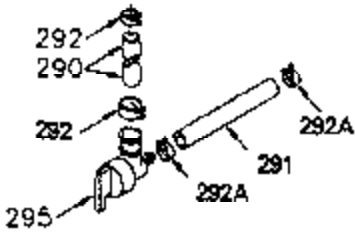

ILLUSTRATION SHOWS TYPICAL PARTS ONLY. ORDER BY PART NUMBER. PARTS NOT LISTED ARE SUPPLIED BY OEM.

VIEW 2 OF 2

Ref #	Part Number	Qty	Description
200	570675A	1	Control Bracket (Incl. 202 thru 206)
202	32924	1	Compression Spring
205	651051	1	Screw, Torx T-10, 10-32 x 1-1/8"
209A	650867	2	Screw, 10-24 x 1/2"
209	650735	1	Screw, 10-24 x 3/8"
245	34782	1	## Air Cleaner Filter
245A	34783	1	## Air Cleaner Filter
287	650926	4	Screw, 8-32 x 21/64"
290	29774	1	Fuel Line
292	26460	2	Fuel Line Clamp
370K	36695	1	Starter Decal
390	590732	1	Rewind Starter (NOTE: This engine could have been built with 590738 starter.)