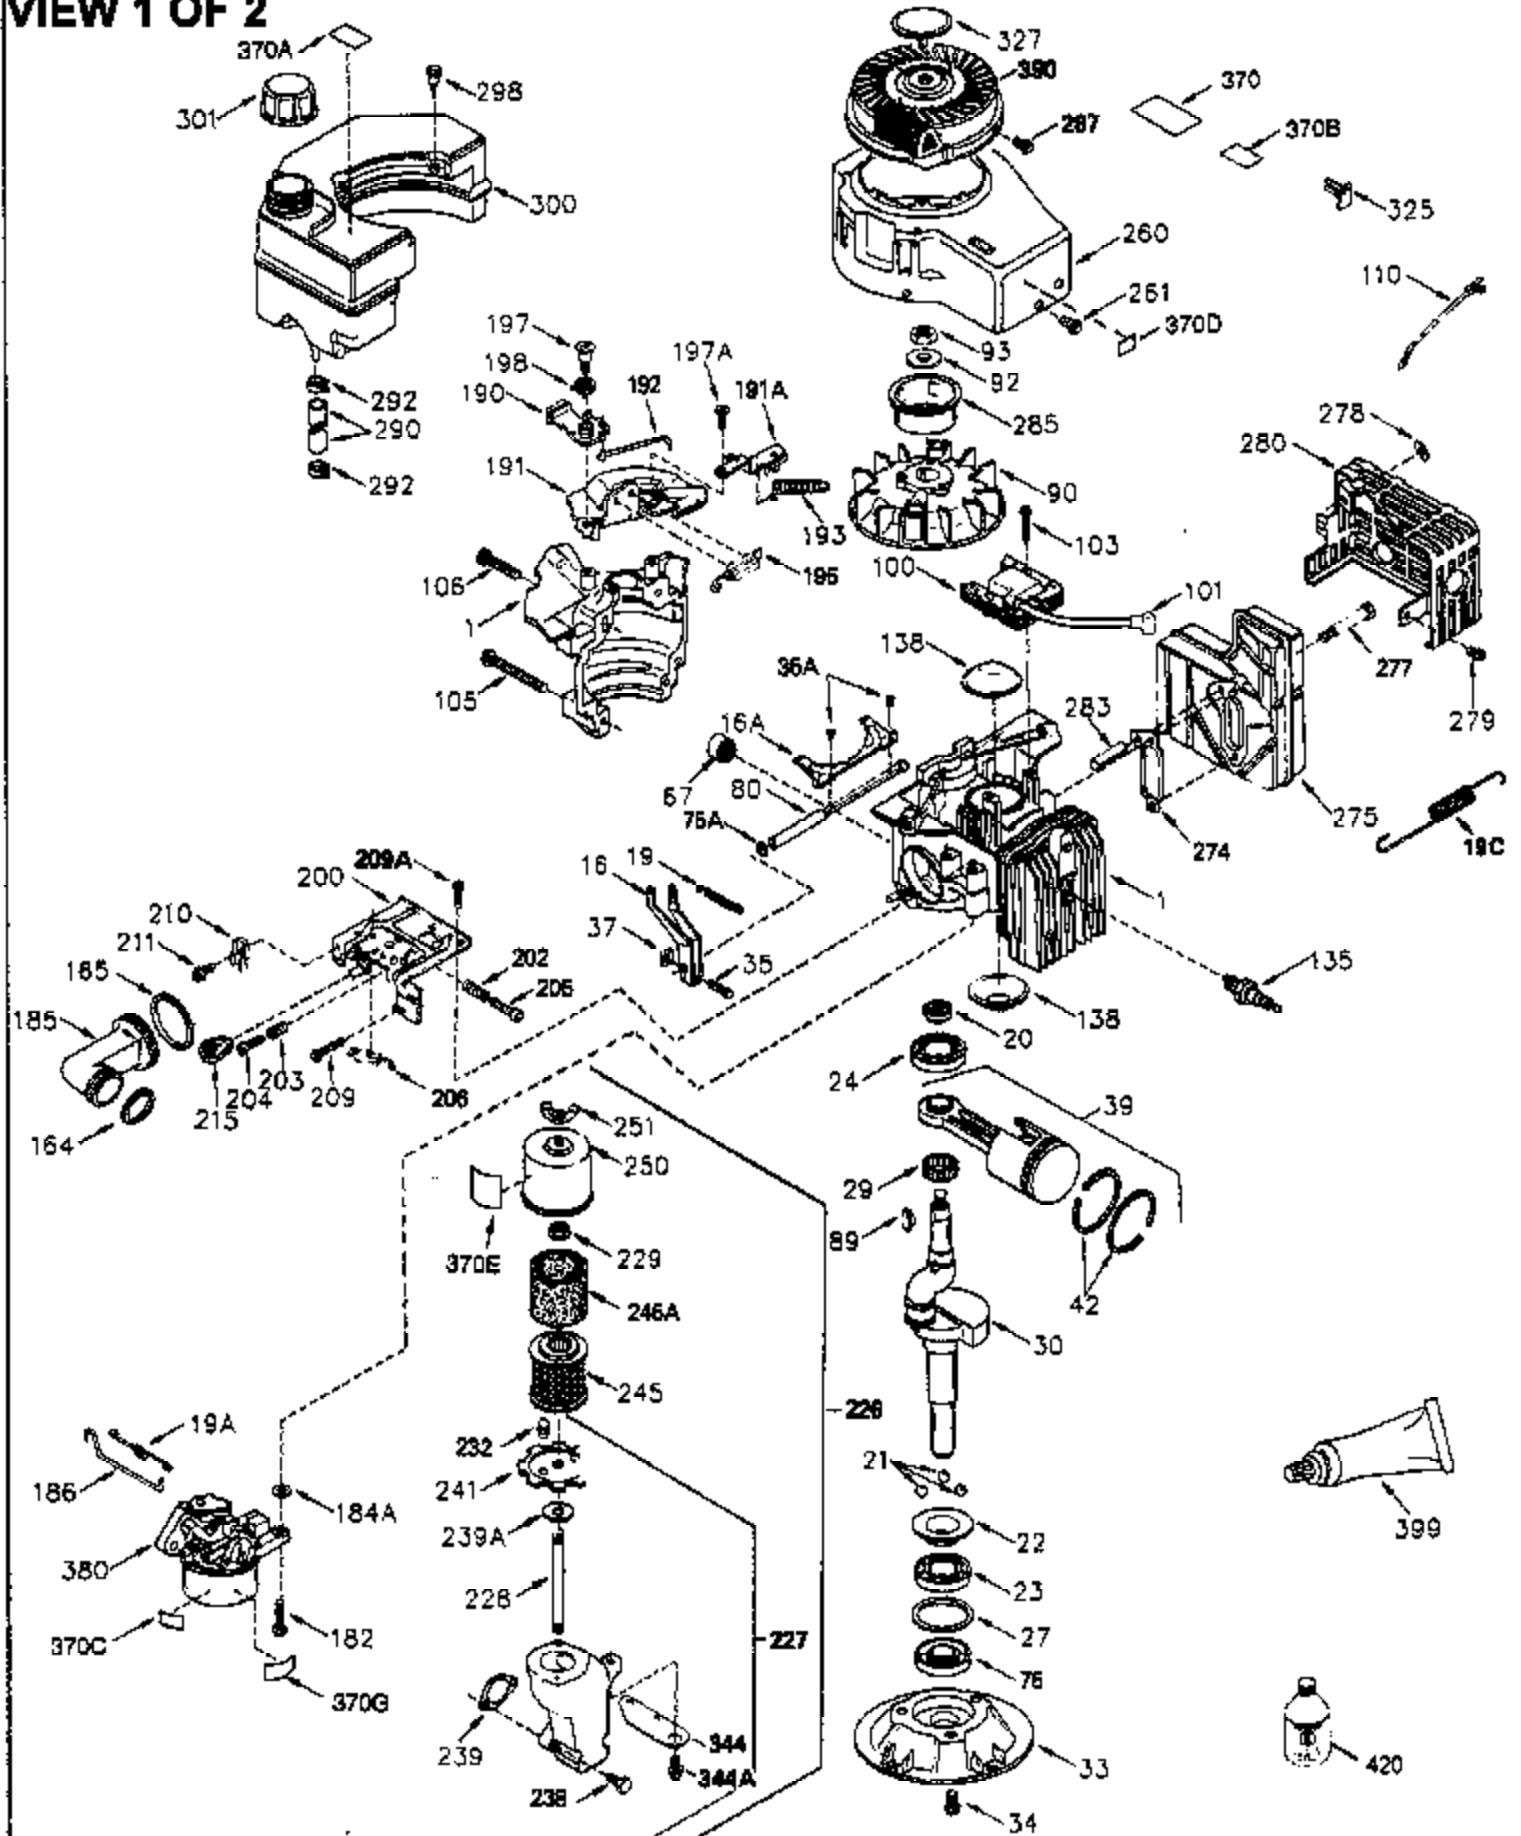

## Engine Parts List #1

Ref #	Part Number	Qty	Description
	1 250288		Cylinder (Incl. 67A, 75, 105, 106 & 1 38)
	16 490306		Governor Lever
	16A 490304		Governor Lever
	19 490308		Extension Spring
	19A 490307		Throttle Link Spring
	20 510340		Oil Seal
	21 570673		Ball Bearing
	22 510338		Slide Ring
	23 530158		Ball Bearing
	24 530161		Ball Bearing
	27 530159		Bearing Retainer
	29 530164		Bearing Strip (31 needles) (.495" lon g)
	30 290573B		Crankshaft (Incl. 29)
	33 330179		Adapter Plate
	34 792067		Screw, 5/16-18 x 1"
	35 29826		Screw, 10-32 x 3/4"
	35A 650961		Screw, 4-40 x 1/4"
	37 29216		Lock Nut, 10-32
	39 310277B		Piston & Rod Ass'y. (Incl. 29 & 42)
	42 310278		Ring Set
	67A 430234		Fuel Filter (Screen) (Optional)
	67 430233		Fuel Filter (Screen w/brass collar)
	75A 510337		Oil Seal
	75 510339		Oil Seal (P.T.O. end)
	80 490305		Governor Shaft
	89 611107		Flywheel Key
	90 611109		Flywheel (Counterbalance)
	92 650815		Belleville Washer
	93 650816		Flywheel Nut
	100 34443A		Solid State Ignition
	101 610118		Spark Plug Cover
	103 650814		Screw, Torx T-15, 10-24 x 1"
	105 650892		Screw, 5/16-18 x 2-3/16"
	106 650891		Screw, 5/16-18 x 1-5/8"
	110 611106		Ground Wire
	135 35395		Spark Plug (RJ19LM)
	138 570683		Port Cover
	164 510341		"O" Ring
	165 510342		"O" Ring
	182 792067		Screw, 5/16-18 x 1"
	184A 27110		Washer
	185 570674		Intake Pipe & Reed Ass'y. (Incl. 164 & 165)
	186 490309		Governor Link
	200 570675A		Control Bracket (Incl.202,203,204,205 ,206)
	202 32924		Compression Spring
	203 31342		Compression Spring
	204 650549		Screw, 5-40 x 7/16"
	205 650606		Screw, 10-32 x 1-1/8"
	206 610973		Terminal
	209A 650867		Screw, 10-24 x 1/2"
	209 650735		Screw, 10-24 x 3/8"
	210 27793		Conduit Clip
	211 650837		Screw, 10-32 x 1/4"
	226 730575A		Air Cleaner Kit (Incl. 227, 229, 238, 239, 245, 245A, 250, 251 & 370B)
	227 450249A		Air Cleaner Elbow Ass'y. (Incl. 228, 232, 238, 239A, 241, 344 & 344A)