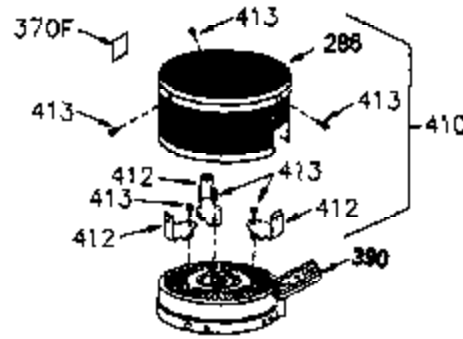

ILLUSTRATION SHOWS TYPICAL PARTS ONLY. ORDER BY PART NUMBER. PARTS NOT LISTED ARE SUPPLIED BY OEM.

VIEW 2 OF 2

Ref #	Part Number	Qty	Description
67A	430234		Fuel Filter (Screen) (Optional)
200	570675A		Control Bracket (Incl.202,203,204,205 ,206)
202	32924		Compression Spring
205	650606		Screw, 10-32 x 1-1/8"
209	590568		Screw, 10-24 x 3/4"
238A	650940		Screw, 10-32 x 3/4"
245A	34783		Air Cleaner Filter
245	34782		Air Cleaner Filter (Incl. 229)
275A	390316		Muffler (Discharge toward spark plugend) (w/glass fiber packing)
287	650926		Screw, 8-32 x 21/64"
290	29774		Fuel Line
292	26460		Fuel Line Clamp
296	34279B		Fuel Filter
390	590635		Rewind Starter (Refer to Division 5, Section C, page 34 or Fiche 25, Grid G-1 for breakdown)
416	390309		Spark Arrestor Kit (Can be used on an y model)