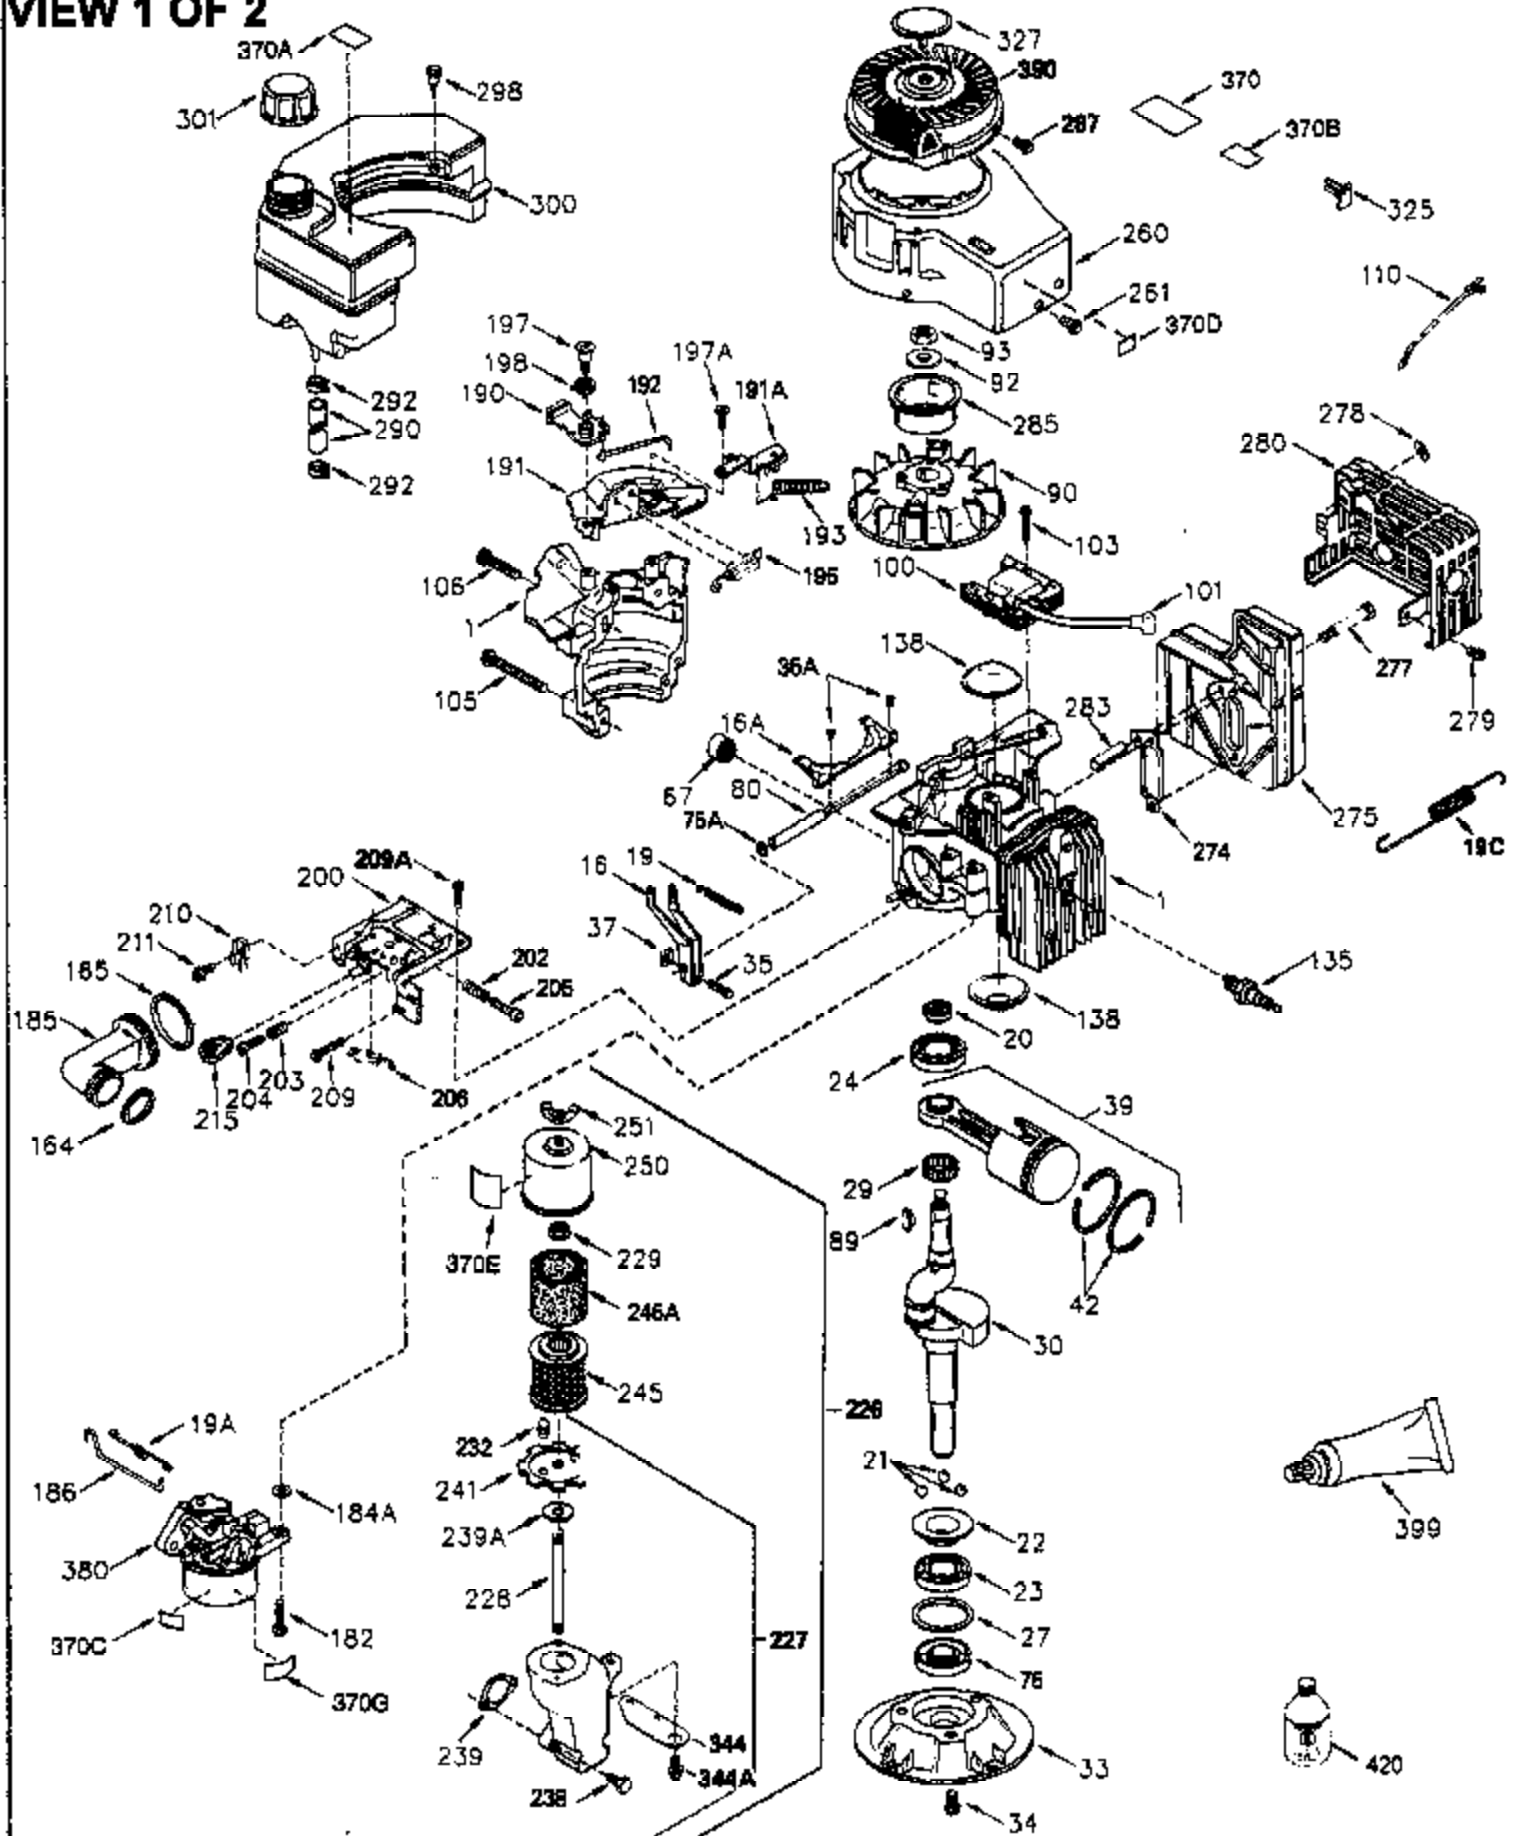

ILLUSTRATION SHOWS TYPICAL PARTS ONLY. ORDER BY PART NUMBER. PARTS NOT LISTED ARE SUPPLIED BY OEM.

VIEW 1 OF 2