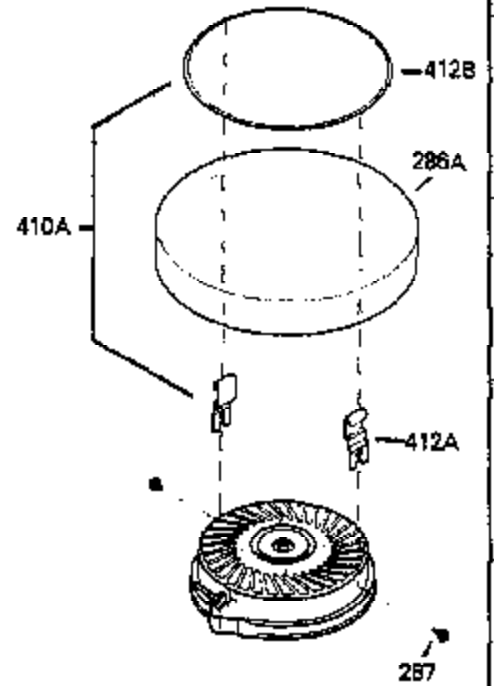

ILLUSTRATION SHOWS TYPICAL PARTS ONLY. ORDER BY PART NUMBER. PARTS NOT LISTED ARE SUPPLIED BY OEM.

VIEW 2 OF 2

Ref #	Part Number	Qty	Description
67A	430234		Fuel Filter (Screen) (Optional)
200	570675A		Control Bracket (Incl.202,203,204,205 ,206)
202	32924		Compression Spring
205	650606		Screw, 10-32 x 1-1/8"
209	590568		Screw, 10-24 x 3/4"
238A	650940		Screw, 10-32 x 3/4"
245A	34783		Air Cleaner Filter
245	34782		Air Cleaner Filter (Incl. 229)
275A	390316		Muffler (Discharge toward spark plugend) (w/glass fiber packing)
287	650926		Screw, 8-32 x 21/64"
290	29774		Fuel Line
292	26460		Fuel Line Clamp
296	34279B		Fuel Filter
390	590635		Rewind Starter (Refer to Division 5, Section C, page 34 or Fiche 25, Grid G-1 for breakdown)
416	390309		Spark Arrestor Kit (Can be used on an y model)