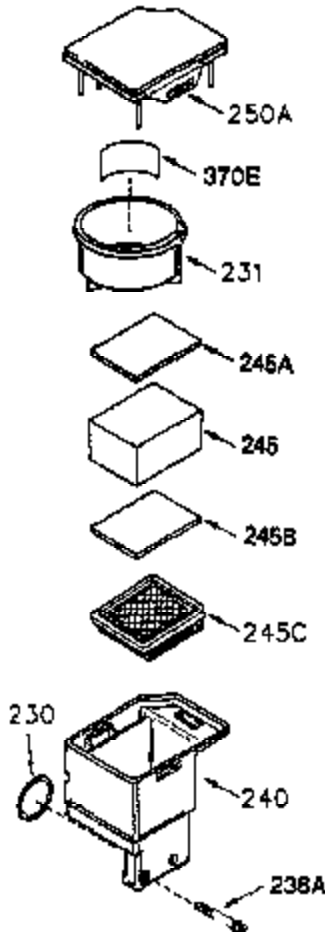

Ref #	Part Number	Qty	Description
229	650825		Nut & Lock Washer, 1/4-20
232			Pop Rivet (Can be purchased locally)
239	27272A		Air Cleaner Gasket
239A	34698A		Air Cleaner Gasket
241	34699		Air Cleaner Bracket
245A	34783		Air Cleaner Filter
245	34782		Air Cleaner Filter (Incl. 229)
250	34781		Air Cleaner Cover
251	650513		Wing Nut, 1/4-20
260	350430		Blower Housing
261	650894		Screw, 5/16-18 x 5/8"
274	510343A		Exhaust Gasket
277	650893		Screw, 5/16-18 x 3-13/64"
278	28537		Washer
279	650837		Screw, 10-32 x 1/4"
280	390307A		Heat Shield
283	390315		E.G.R. Tube
285	34449		Starter Cup
287	650926		Screw, 8-32 x 21/64"
290	29774		Fuel Line
292	26460		Fuel Line Clamp
298	650895		Screw, 10-32 x 5/8"
300	410258		Fuel Tank
301	410259A		Fuel Cap
327	35392		Starter Plug
370B	34704		Instruction Decal
370C	550234		Bowl Nut Decal
370D	34144		Primer Decal
370A	34686		Name Decal
370	550230A		Fuel Mix Decal
380	632434		Carburetor (Incl. 164) (Refer to Division 5, Section A, page A6-2 or Fiche 25, Grid F-1 for breakdown)
390	590635		Rewind Starter (Refer to Division 5, Section C, page 34 or Fiche 25, Grid G-1 for breakdown)
399	510334		Gasket Eliminator (Loctite 515)
420	730227A		2-Cycle Oil (8 oz.)

ILLUSTRATION SHOWS TYPICAL PARTS ONLY. ORDER BY PART NUMBER. PARTS NOT LISTED ARE SUPPLIED BY OEM.

VIEW 2 OF 2

Ref #	Part Number	Qty	Description
67A	430234		Fuel Filter (Screen) (Optional)
200	570675A		Control Bracket (Incl.202,203,204,205 ,206)
202	32924		Compression Spring
205	650606		Screw, 10-32 x 1-1/8"
209	590568		Screw, 10-24 x 3/4"
238A	650940		Screw, 10-32 x 3/4"
245A	34783		Air Cleaner Filter
245	34782		Air Cleaner Filter (Incl. 229)
275A	390316		Muffler (Discharge toward spark plugend) (w/glass fiber packing)
287	650926		Screw, 8-32 x 21/64"
290	29774		Fuel Line
292	26460		Fuel Line Clamp
296	34279B		Fuel Filter
390	590635		Rewind Starter (Refer to Division 5, Section C, page 34 or Fiche 25, Grid G-1 for breakdown)
416	390309		Spark Arrestor Kit (Can be used on an y model)