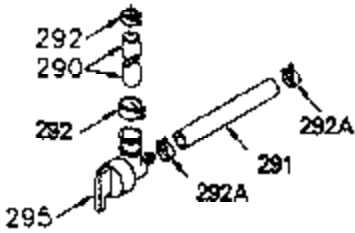

ILLUSTRATION SHOWS TYPICAL PARTS ONLY. ORDER BY PART NUMBER. PARTS NOT LISTED ARE SUPPLIED BY OEM.

VIEW 2 OF 2

Engine Parts List #2

Ref #	Part Number	Qty	Description
67A	430234		Fuel Filter (Screen) (Optional)
200	570675A		Control Bracket (Incl.202,203,204,205 ,206)
202	32924		Compression Spring
205	650606		Screw, 10-32 x 1-1/8"
209	650735		Screw, 10-24 x 3/8"
230	510344		"O" Ring
231	450245		Measuring Cup
240	450242		Air Cleaner Body
245A	450243		Air Cleaner Filter
245C	450247		Air Cleaner Filter
245	450244		Air Cleaner Filter
250A	450246		Air Cleaner Cover
287	650926		Screw, 8-32 x 21/64"
290	29774		Fuel Line
292	26460		Fuel Line Clamp
296	34279B		Fuel Filter
390	590621		Rewind Starter (Refer to Division 5, Section C, page 34 or Fiche 25, Grid G-1 for breakdown)
416	390309		Spark Arrestor Kit (Can be used on an y model)