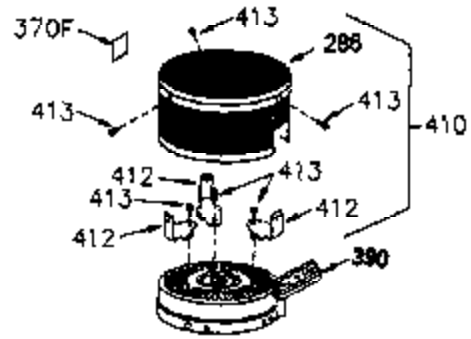

ILLUSTRATION SHOWS TYPICAL PARTS ONLY. ORDER BY PART NUMBER. PARTS NOT LISTED ARE SUPPLIED BY OEM.

VIEW 2 OF 2

Engine Parts List #2

Ref #	Part Number	Qty	Description
67A	430234		Fuel Filter (Screen) (Optional)
200	570675A		Control Bracket (Incl.202,203,204,205 ,206)
202	32924		Compression Spring
205	650606		Screw, 10-32 x 1-1/8"
209	650735		Screw, 10-24 x 3/8"
230	510344		"O" Ring
231	450245		Measuring Cup
240	450242		Air Cleaner Body
245A	450243		Air Cleaner Filter
245C	450247		Air Cleaner Filter
245	450244		Air Cleaner Filter
250A	450246		Air Cleaner Cover
287	650926		Screw, 8-32 x 21/64"
290	29774		Fuel Line
292	26460		Fuel Line Clamp
296	34279B		Fuel Filter
390	590621		Rewind Starter (Refer to Division 5, Section C, page 34 or Fiche 25, Grid G-1 for breakdown)
416	390309		Spark Arrestor Kit (Can be used on an y model)