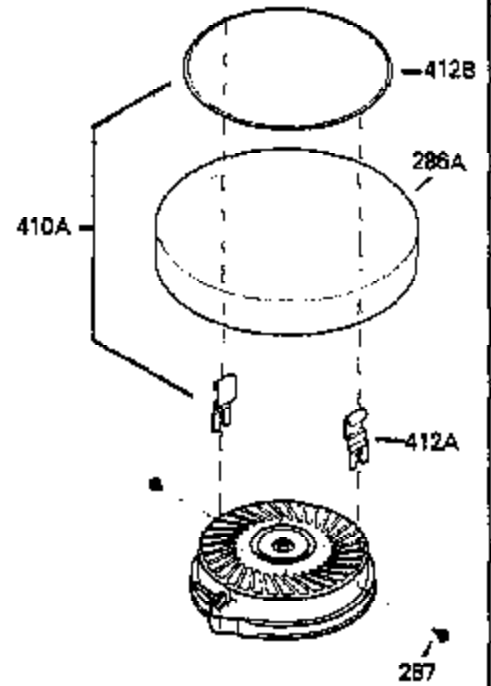

ILLUSTRATION SHOWS TYPICAL PARTS ONLY. ORDER BY PART NUMBER. PARTS NOT LISTED ARE SUPPLIED BY OEM.

VIEW 2 OF 2

Engine Parts List #2

Ref #	Part Number	Qty	Description
67A	430234		Fuel Filter (Screen) (Optional)
200	570675A		Control Bracket (Incl.202,203,204,205 ,206)
202	32924		Compression Spring
205	650606		Screw, 10-32 x 1-1/8"
209	650735		Screw, 10-24 x 3/8"
230	510344		"O" Ring
231	450245		Measuring Cup
240	450242		Air Cleaner Body
245A	450243		Air Cleaner Filter
245C	450247		Air Cleaner Filter
245	450244		Air Cleaner Filter
250A	450246		Air Cleaner Cover
287	650926		Screw, 8-32 x 21/64"
290	29774		Fuel Line
292	26460		Fuel Line Clamp
296	34279B		Fuel Filter
390	590621		Rewind Starter (Refer to Division 5, Section C, page 34 or Fiche 25, Grid G-1 for breakdown)
416	390309		Spark Arrestor Kit (Can be used on an y model)