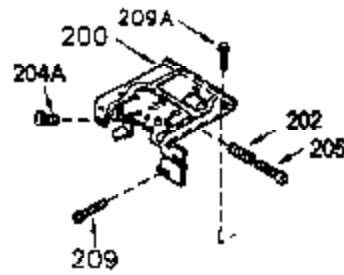

ILLUSTRATION SHOWS TYPICAL PARTS ONLY. ORDER BY PART NUMBER. PARTS NOT LISTED ARE SUPPLIED BY OEM.

VIEW 2 OF 2

Ref #	Part Number	Qty	Description
67A	430234		Fuel Filter (Screen) (Optional)
200	570675A		Control Bracket (Incl.202,203,204,205 ,206)
202	32924		Compression Spring
205	650606		Screw, 10-32 x 1-1/8"
209	590568		Screw, 10-24 x 3/4"
230	510344		"O" Ring
231	450245		Measuring Cup
240	450242		Air Cleaner Body
245A	450243		Air Cleaner Filter
245C	450247		Air Cleaner Filter
245	450244		Air Cleaner Filter
250A	450246		Air Cleaner Cover
287	650926		Screw, 8-32 x 21/64"
290	29774		Fuel Line
292	26460		Fuel Line Clamp
296	34279B		Fuel Filter
357	34985		Starter Rope Retainer
390	590621		Rewind Starter (Refer to Division 5, Section C, page 34 or Fiche 25, Grid G-1 for breakdown)
416	390309		Spark Arrestor Kit (Can be used on an y model)