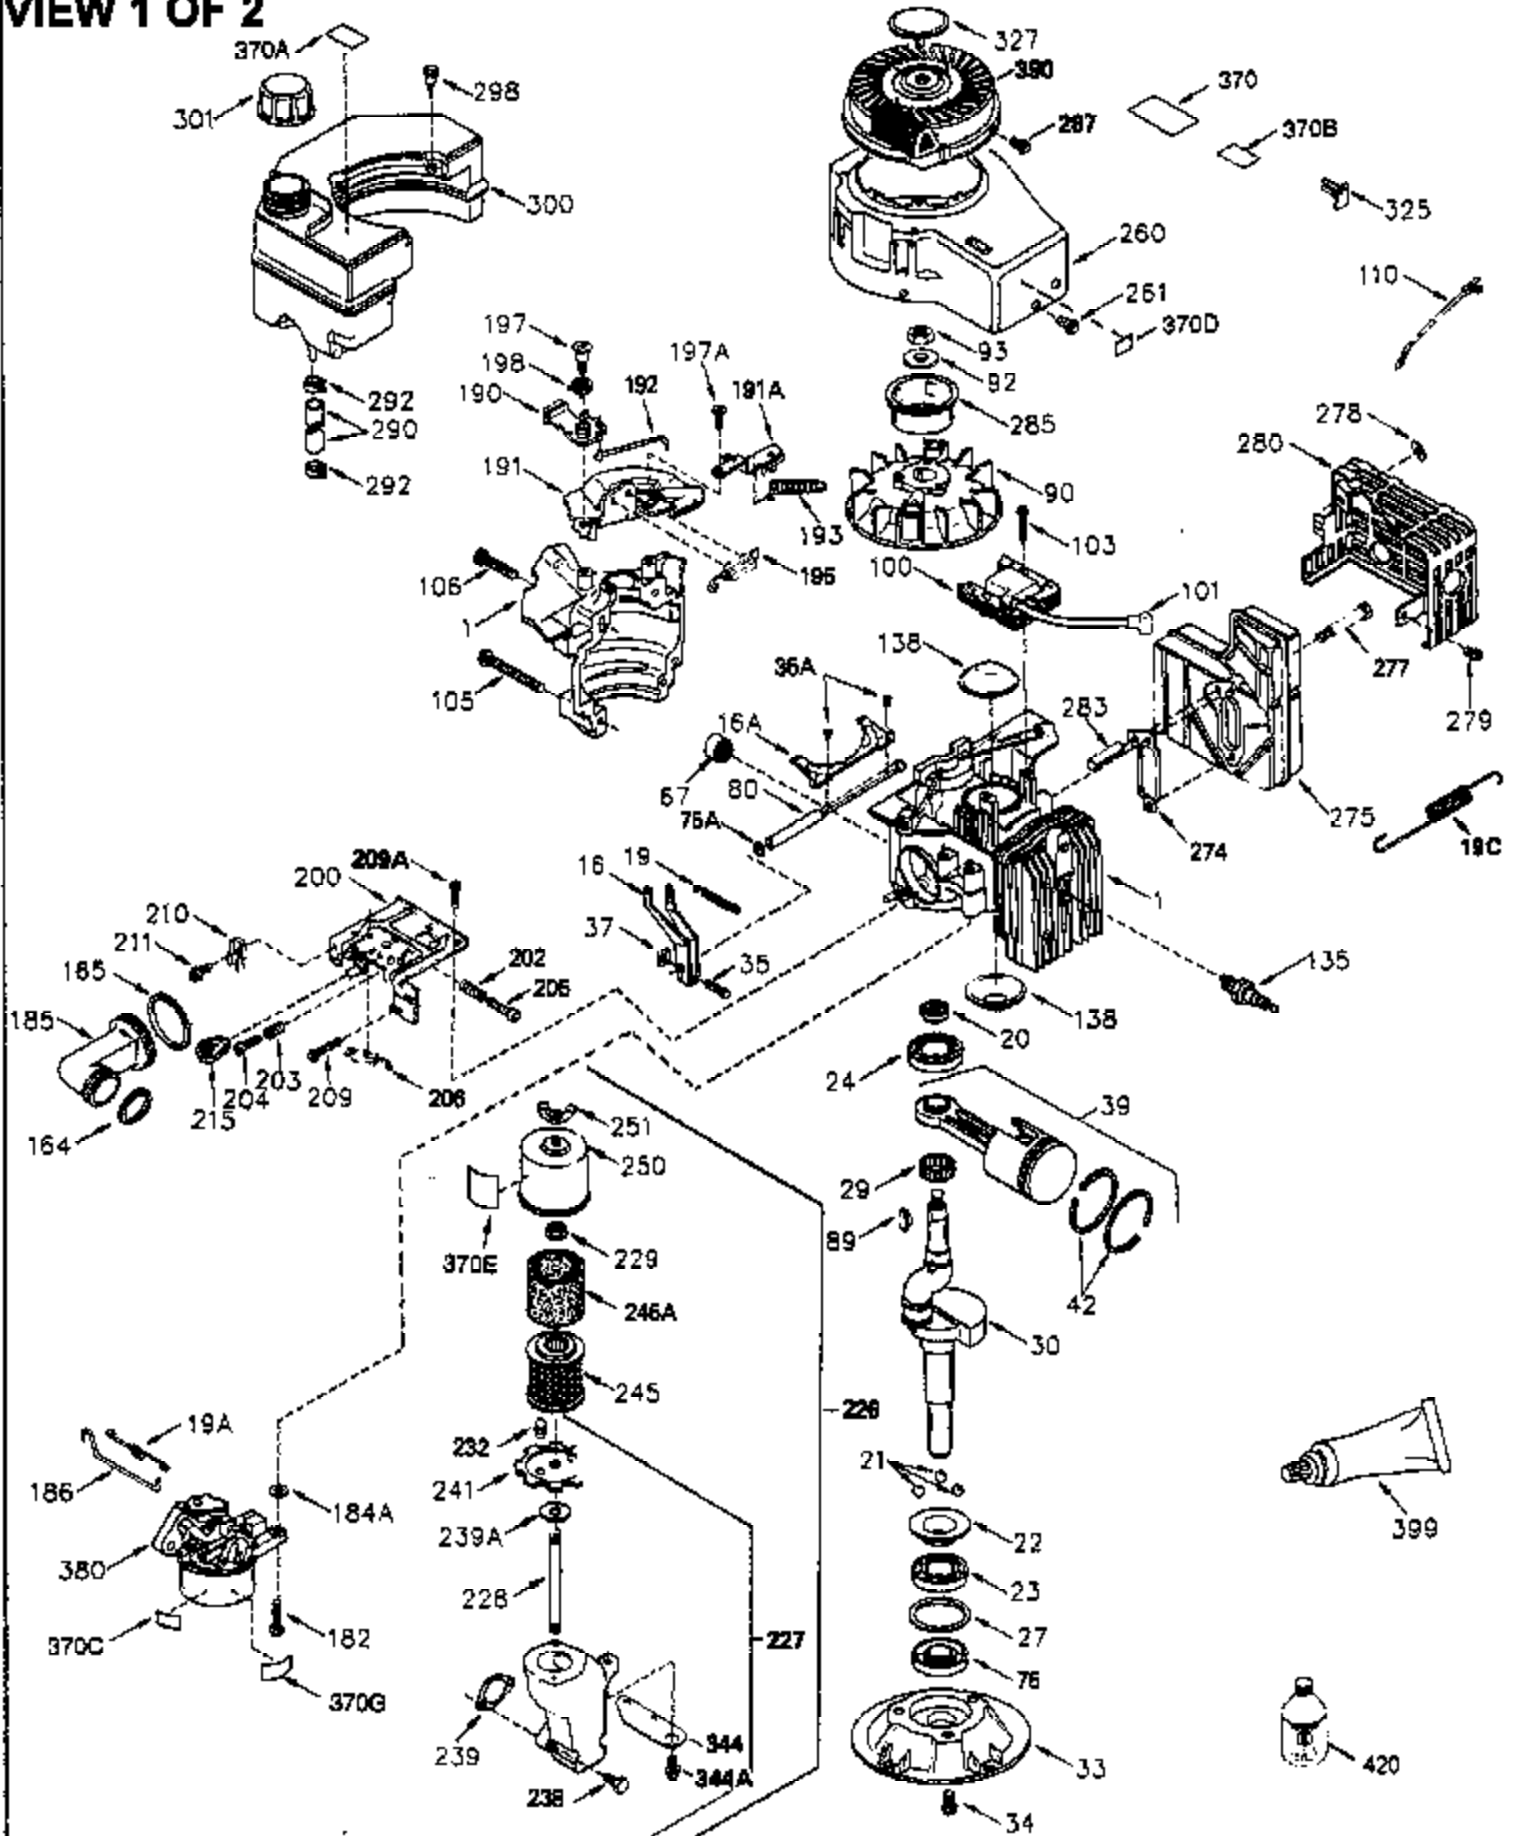

ILLUSTRATION SHOWS TYPICAL PARTS ONLY. ORDER BY PART NUMBER. PARTS NOT LISTED ARE SUPPLIED BY OEM.

VIEW 1 OF 2

Engine Parts List #1

Ref #	Part Number	Qty	Description
	1 250288		Cylinder (Incl. 67A, 75, 105, 106 & 1 38)
16A	490304		Governor Lever
16	490306		Governor Lever
19	490308		Extension Spring
19A	490307		Throttle Link Spring
20	510340		Oil Seal
21	570673		Ball Bearing
22	510338		Slide Ring
23	530158		Ball Bearing
24	530161		Ball Bearing
27	530159		Bearing Retainer
29	530160		Bearing Strip (31 needles) (.435" lon g)
30	290568A		Crankshaft (Incl. 29)
33	330179		Adapter Plate
34	792067		Screw, 5/16-18 x 1"
35A	650506		Screw, 4-40 x 3/16"
35	29826		Screw, 10-32 x 3/4"
37	29216		Lock Nut, 10-32
39	310277B		Piston & Rod Ass'y. (Incl. 29 & 42)
42	310278		Ring Set
67	430233		Fuel Filter (Screen w/brass collar)
67A	430234		Fuel Filter (Screen) (Optional)
75	510339		Oil Seal (P.T.O. end)
75A	510337		Oil Seal
80	490305		Governor Shaft
89	611107		Flywheel Key
90	611109		Flywheel (Counterbalance)
92	650815		Belleville Washer
93	650816		Flywheel Nut
100	34443A		Solid State Ignition
101	610118		Spark Plug Cover
103	650814		Screw, Torx T-15, 10-24 x 1"
105	650892		Screw, 5/16-18 x 2-3/16"
106	650891		Screw, 5/16-18 x 1-5/8"
110	611110		Ground Wire
135	611049		Spark Plug (RCJ8Y)
138	570683		Port Cover
164	510341		"O" Ring
165	510342		"O" Ring
182	792067		Screw, 5/16-18 x 1"
184A	27110		Washer
185	570674		Intake Pipe & Reed Ass'y. (Incl. 164 & 165)
186	490309		Governor Link
190	570676		Brake Lever
191	570679		S.E. Brake Bracket
191A	570678A		Brake Control Lever
192	490312		Brake Control Link
193	490311		Brake Spring
195	610973		Terminal
197A	650897		Screw, 1/4-20 x 13/32"
197	650896		Screw, 1/4-20 x 13/16"
198	490310		Brake Control Lever Spring
200	570675A		Control Bracket (Incl.202,203,204,205 ,206)
202	32924		Compression Spring
203	31342		Compression Spring
204	650549		Screw, 5-40 x 7/16"
205	650606		Screw, 10-32 x 1-1/8"
209	590568		Screw, 10-24 x 3/4"