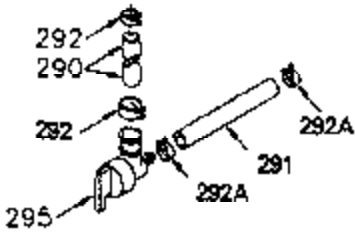

ILLUSTRATION SHOWS TYPICAL PARTS ONLY. ORDER BY PART NUMBER. PARTS NOT LISTED ARE SUPPLIED BY OEM.

VIEW 2 OF 2

Ref #	Part Number	Qty	Description
67A	430234		Fuel Filter (Screen) (Optional)
200	570675A		Control Bracket (Incl.202,203,204,205 ,206)
202	32924		Compression Spring
205	650606		Screw, 10-32 x 1-1/8"
209	590568		Screw, 10-24 x 3/4"
230	510344		"O" Ring
231	450245		Measuring Cup
240	450242		Air Cleaner Body
245A	450243		Air Cleaner Filter
245C	450247		Air Cleaner Filter
245	450244		Air Cleaner Filter
250A	450246		Air Cleaner Cover
287	650926		Screw, 8-32 x 21/64"
290	29774		Fuel Line
292	26460		Fuel Line Clamp
296	34279B		Fuel Filter
357	34985		Starter Rope Retainer
390	590621		Rewind Starter (Refer to Division 5, Section C, page 34 or Fiche 25, Grid G-1 for breakdown)
416	390309		Spark Arrestor Kit (Can be used on an y model)