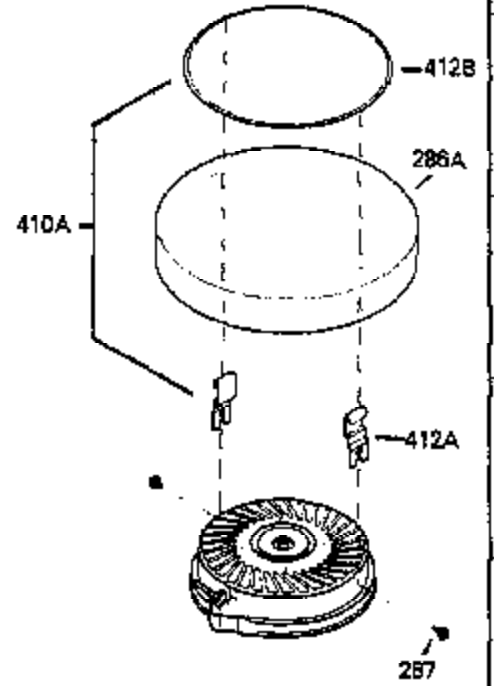

ILLUSTRATION SHOWS TYPICAL PARTS ONLY. ORDER BY PART NUMBER. PARTS NOT LISTED ARE SUPPLIED BY OEM.

VIEW 2 OF 2

Ref #	Part Number	Qty	Description
67A	430234		Fuel Filter (Screen) (Optional)
200	570675A		Control Bracket (Incl.202,203,204,205 ,206)
202	32924		Compression Spring
205	650606		Screw, 10-32 x 1-1/8"
209	590568		Screw, 10-24 x 3/4"
230	510344		"O" Ring
231	450245		Measuring Cup
240	450242		Air Cleaner Body
245A	450243		Air Cleaner Filter
245C	450247		Air Cleaner Filter
245	450244		Air Cleaner Filter
250A	450246		Air Cleaner Cover
287	650926		Screw, 8-32 x 21/64"
290	29774		Fuel Line
292	26460		Fuel Line Clamp
296	34279B		Fuel Filter
390	590621		Rewind Starter (Refer to Division 5, Section C, page 34 or Fiche 25, Grid G-1 for breakdown)
416	390309		Spark Arrestor Kit (Can be used on an y model)