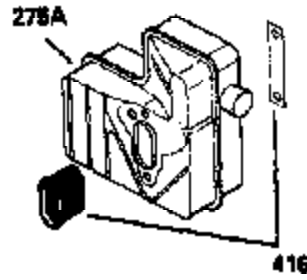

ILLUSTRATION SHOWS TYPICAL PARTS ONLY. ORDER BY PART NUMBER. PARTS NOT LISTED ARE SUPPLIED BY OEM.

VIEW 2 OF 2

Ref #	Part Number	Qty	Description
67A	430234		Fuel Filter (Screen) (Optional)
200	570675A		Control Bracket (Incl.202,203,204,205 ,206)
202	32924		Compression Spring
205	650606		Screw, 10-32 x 1-1/8"
209	590568		Screw, 10-24 x 3/4"
230	510344		"O" Ring
231	450245		Measuring Cup
240	450242		Air Cleaner Body
245A	450243		Air Cleaner Filter
245C	450247		Air Cleaner Filter
245	450244		Air Cleaner Filter
250A	450246		Air Cleaner Cover
287	650926		Screw, 8-32 x 21/64"
290	29774		Fuel Line
292	26460		Fuel Line Clamp
296	34279B		Fuel Filter
390	590621		Rewind Starter (Refer to Division 5, Section C, page 34 or Fiche 25, Grid G-1 for breakdown)
416	390309		Spark Arrestor Kit (Can be used on an y model)