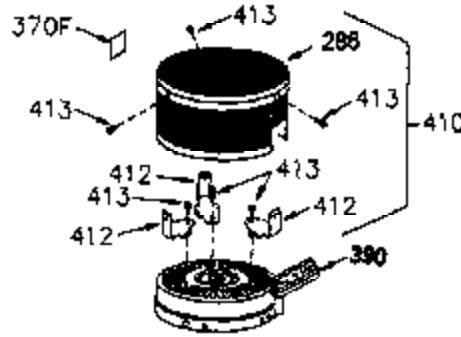

ILLUSTRATION SHOWS TYPICAL PARTS ONLY. ORDER BY PART NUMBER. PARTS NOT LISTED ARE SUPPLIED BY OEM.

VIEW 2 OF 2

Ref #	Part Number	Qty	Description
67A	430234		Fuel Filter (Screen) (Optional)
200	570675A		Control Bracket (Incl.202,203,204,205 ,206)
202	32924		Compression Spring
205	650606		Screw, 10-32 x 1-1/8"
209	590568		Screw, 10-24 x 3/4"
230	510344		"O" Ring
231	450245		Measuring Cup
240	450242		Air Cleaner Body
245A	450243		Air Cleaner Filter
245C	450247		Air Cleaner Filter
245	450244		Air Cleaner Filter
250A	450246		Air Cleaner Cover
287	650926		Screw, 8-32 x 21/64"
290	29774		Fuel Line
292	26460		Fuel Line Clamp
296	34279B		Fuel Filter
390	590621		Rewind Starter (Refer to Division 5, Section C, page 34 or Fiche 25, Grid G-1 for breakdown)
416	390309		Spark Arrestor Kit (Can be used on an y model)