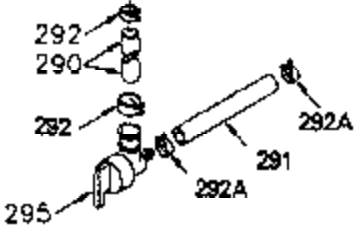

ILLUSTRATION SHOWS TYPICAL PARTS ONLY. ORDER BY PART NUMBER. PARTS NOT LISTED ARE SUPPLIED BY OEM.

VIEW 2 OF 2

Ref #	Part Number	Qty	Description
67A	430234		Fuel Filter (Screen) (Optional)
200	570675A		Control Bracket (Incl.202,203,204,205 ,206)
202	32924		Compression Spring
205	650606		Screw, 10-32 x 1-1/8"
209	590568		Screw, 10-24 x 3/4"
230	510344		"O" Ring
231	450245		Measuring Cup
240	450242		Air Cleaner Body
245A	450243		Air Cleaner Filter
245C	450247		Air Cleaner Filter
245	450244		Air Cleaner Filter
250A	450246		Air Cleaner Cover
287	650926		Screw, 8-32 x 21/64"
290	29774		Fuel Line
292	26460		Fuel Line Clamp
296	34279B		Fuel Filter
390	590621		Rewind Starter (Refer to Division 5, Section C, page 34 or Fiche 25, Grid G-1 for breakdown)
416	390309		Spark Arrestor Kit (Can be used on an y model)