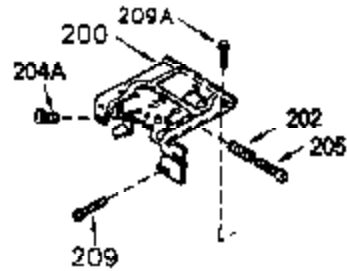

ILLUSTRATION SHOWS TYPICAL PARTS ONLY. ORDER BY PART NUMBER. PARTS NOT LISTED ARE SUPPLIED BY OEM.

VIEW 2 OF 2

Ref #	Part Number	Qty	Description
67A	430234		Fuel Filter (Screen) (Optional)
200	570675A		Control Bracket (Incl.202,203,204,205 ,206)
202	32924		Compression Spring
205	650606		Screw, 10-32 x 1-1/8"
209	590568		Screw, 10-24 x 3/4"
230	510344		"O" Ring
231	450245		Measuring Cup
240	450242		Air Cleaner Body
245A	450243		Air Cleaner Filter
245C	450247		Air Cleaner Filter
245	450244		Air Cleaner Filter
250A	450246		Air Cleaner Cover
287	650926		Screw, 8-32 x 21/64"
290	29774		Fuel Line
292	26460		Fuel Line Clamp
296	34279B		Fuel Filter
390	590621		Rewind Starter (Refer to Division 5, Section C, page 34 or Fiche 25, Grid G-1 for breakdown)
416	390309		Spark Arrestor Kit (Can be used on an y model)