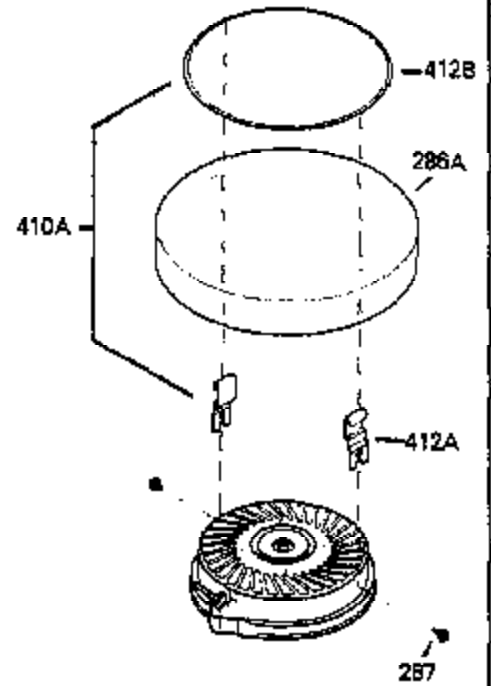

ILLUSTRATION SHOWS TYPICAL PARTS ONLY. ORDER BY PART NUMBER. PARTS NOT LISTED ARE SUPPLIED BY OEM.

VIEW 2 OF 2

Ref #	Part Number	Qty	Description
67A	430234		Fuel Filter (Screen) (Optional)
200	570681A		Control Bracket (Incl. 203, 205 & 206)
202	32924		Compression Spring
205	650606		Screw, 10-32 x 1-1/8"
209	590568		Screw, 10-24 x 3/4"
230	510344		"O" Ring
231	450245		Measuring Cup
240	450242		Air Cleaner Body
245A	450243		Air Cleaner Filter
245A	34783		Air Cleaner Filter
245C	450247		Air Cleaner Filter
245	450244		Air Cleaner Filter
250A	450246		Air Cleaner Cover
275A	390316		Muffler (Discharge toward spark plugend) (w/glass fiber packing)
287	650926		Screw, 8-32 x 21/64"
290	29774		Fuel Line
292	26460		Fuel Line Clamp
296	34279B		Fuel Filter
370E	550235		Control Decal
390	590635		Rewind Starter (Refer to Division 5, Section C, page 34 or Fiche 25, Grid G-1 for breakdown)
416	390309		Spark Arrestor Kit (Can be used on an y model)