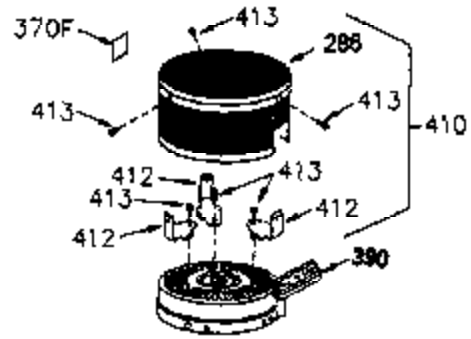

ILLUSTRATION SHOWS TYPICAL PARTS ONLY. ORDER BY PART NUMBER. PARTS NOT LISTED ARE SUPPLIED BY OEM.

VIEW 2 OF 2

Ref #	Part Number	Qty	Description
67A	430234		Fuel Filter (Screen) (Optional)
200	570681A		Control Bracket (Incl. 203, 205 & 206)
202	32924		Compression Spring
205	650606		Screw, 10-32 x 1-1/8"
209	590568		Screw, 10-24 x 3/4"
230	510344		"O" Ring
231	450245		Measuring Cup
240	450242		Air Cleaner Body
245A	450243		Air Cleaner Filter
245A	34783		Air Cleaner Filter
245C	450247		Air Cleaner Filter
245	450244		Air Cleaner Filter
250A	450246		Air Cleaner Cover
275A	390316		Muffler (Discharge toward spark plugend) (w/glass fiber packing)
287	650926		Screw, 8-32 x 21/64"
290	29774		Fuel Line
292	26460		Fuel Line Clamp
296	34279B		Fuel Filter
370E	550235		Control Decal
390	590635		Rewind Starter (Refer to Division 5, Section C, page 34 or Fiche 25, Grid G-1 for breakdown)
416	390309		Spark Arrestor Kit (Can be used on an y model)