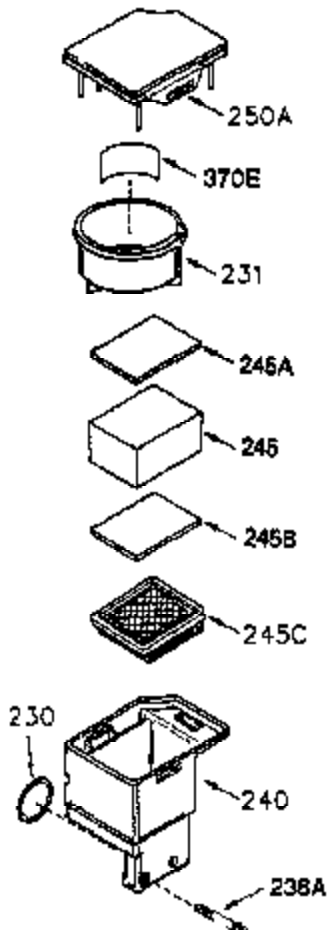

ILLUSTRATION SHOWS TYPICAL PARTS ONLY. ORDER BY PART NUMBER. PARTS NOT LISTED ARE SUPPLIED BY OEM.

VIEW 2 OF 2

Ref #	Part Number	Qty	Description
67A	430234		Fuel Filter (Screen) (Optional)
200	570681A		Control Bracket (Incl. 203, 205 & 206)
202	32924		Compression Spring
205	650606		Screw, 10-32 x 1-1/8"
209	590568		Screw, 10-24 x 3/4"
230	510344		"O" Ring
231	450245		Measuring Cup
240	450242		Air Cleaner Body
245A	450243		Air Cleaner Filter
245A	34783		Air Cleaner Filter
245C	450247		Air Cleaner Filter
245	450244		Air Cleaner Filter
250A	450246		Air Cleaner Cover
275A	390316		Muffler (Discharge toward spark plugend) (w/glass fiber packing)
287	650926		Screw, 8-32 x 21/64"
290	29774		Fuel Line
292	26460		Fuel Line Clamp
296	34279B		Fuel Filter
370E	550235		Control Decal
390	590635		Rewind Starter (Refer to Division 5, Section C, page 34 or Fiche 25, Grid G-1 for breakdown)
416	390309		Spark Arrestor Kit (Can be used on an y model)