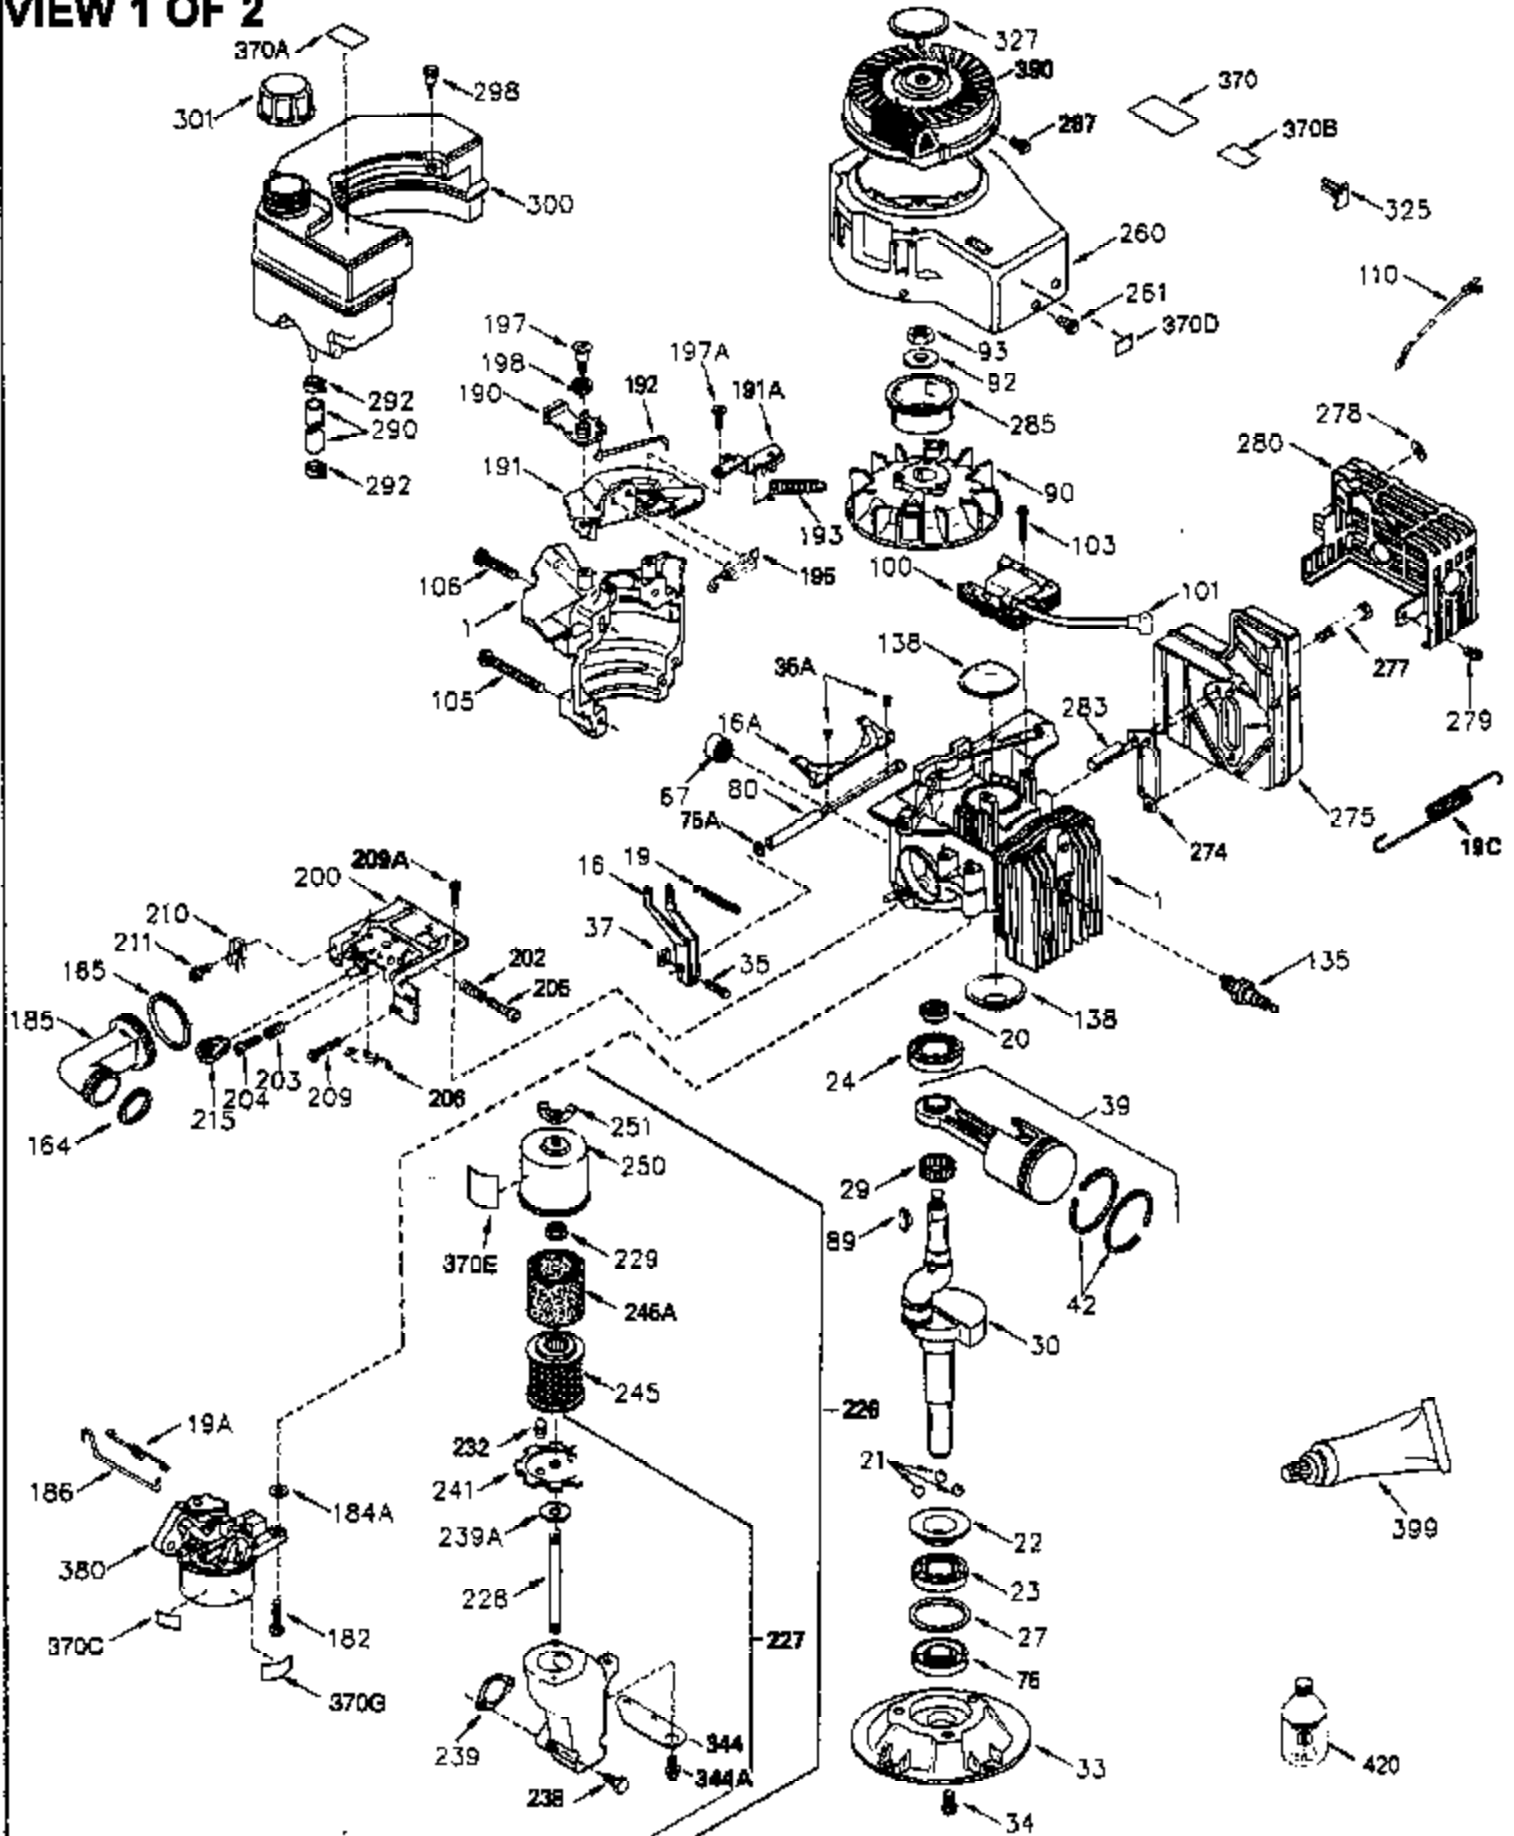

## Engine Parts List #1

Ref #	Part Number	Qty	Description
	1 250288		Cylinder (Incl. 67A, 75, 105, 106 & 1 38)
	16 490306		Governor Lever
	16A 490304		Governor Lever
	19 490308		Extension Spring
	19A 490307		Throttle Link Spring
	20 510340		Oil Seal
	21 570673		Ball Bearing
	22 510338		Slide Ring
	23 530158		Ball Bearing
	24 530161		Ball Bearing
	27 530159		Bearing Retainer
	29 530160		Bearing Strip (31 needles) (.435" lon g)
	30 290574A		Crankshaft (Incl. 29)
	33 330179		Adapter Plate
	34 792067		Screw, 5/16-18 x 1"
	35 29826		Screw, 10-32 x 3/4"
	35A 650506		Screw, 4-40 x 3/16"
	37 29216		Lock Nut, 10-32
	39 310277B		Piston & Rod Ass'y. (Incl. 29 & 42)
	42 310278		Ring Set
	67A 430234		Fuel Filter (Screen) (Optional)
	67 430233		Fuel Filter (Screen w/brass collar)
	75A 510337		Oil Seal
	75 510339		Oil Seal (P.T.O. end)
	80 490305		Governor Shaft
	89 611107		Flywheel Key
	90 611109		Flywheel (Counterbalance)
	92 650815		Belleville Washer
	93 650816		Flywheel Nut
	100 34443A		Solid State Ignition
	101 610118		Spark Plug Cover
	103 650814		Screw, Torx T-15, 10-24 x 1"
	105 650892		Screw, 5/16-18 x 2-3/16"
	106 650891		Screw, 5/16-18 x 1-5/8"
	110 611106		Ground Wire
	135 611049		Spark Plug (RCJ8Y)
	138 570683		Port Cover
	164 510341		"O" Ring
	165 510342		"O" Ring
	182 792067		Screw, 5/16-18 x 1"
	184A 27110		Washer
	185 570674		Intake Pipe & Reed Ass'y. (Incl. 164 & 165)
	186 490309		Governor Link
	200 570681A		Control Bracket (Incl. 203, 205 & 206 )
	202 32924		Compression Spring
	203 31342		Compression Spring
	204 650549		Screw, 5-40 x 7/16"
	205 650606		Screw, 10-32 x 1-1/8"
	206 610973		Terminal
	209 590568		Screw, 10-24 x 3/4"
	215 32410		Control Knob
	226 730575A		Air Cleaner Kit (Incl. 227, 229, 238, 239, 245, 245A, 250, 251 & 370B)
	227 450249A		Air Cleaner Elbow Ass'y. (Incl. 228, 232, 238, 239A, 241, 344 & 344A)
	238 650834		Screw, 10-32 x 1-17/32"
	245A 450243		Air Cleaner Filter