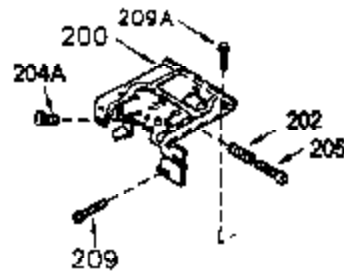

ILLUSTRATION SHOWS TYPICAL PARTS ONLY. ORDER BY PART NUMBER. PARTS NOT LISTED ARE SUPPLIED BY OEM.

VIEW 2 OF 2

Ref #	Part Number	Qty	Description
67A	430234		Fuel Filter (Screen) (Optional)
200	570675A		Control Bracket (Incl.202,203,204,205 ,206)
202	32924		Compression Spring
205	650606		Screw, 10-32 x 1-1/8"
209	590568		Screw, 10-24 x 3/4"
230	510344		"O" Ring
231	450245		Measuring Cup
240	450242		Air Cleaner Body
245A	450243		Air Cleaner Filter
245C	450247		Air Cleaner Filter
245	450244		Air Cleaner Filter
250A	450246		Air Cleaner Cover
275A	390316		Muffler (Discharge toward spark plugend) (w/glass fiber packing)
287	650926		Screw, 8-32 x 21/64"
290	29774		Fuel Line
292	26460		Fuel Line Clamp
296	34279B		Fuel Filter
390	590635		Rewind Starter (Refer to Division 5, Section C, page 34 or Fiche 25, Grid G-1 for breakdown)
416	390309		Spark Arrestor Kit (Can be used on an y model)