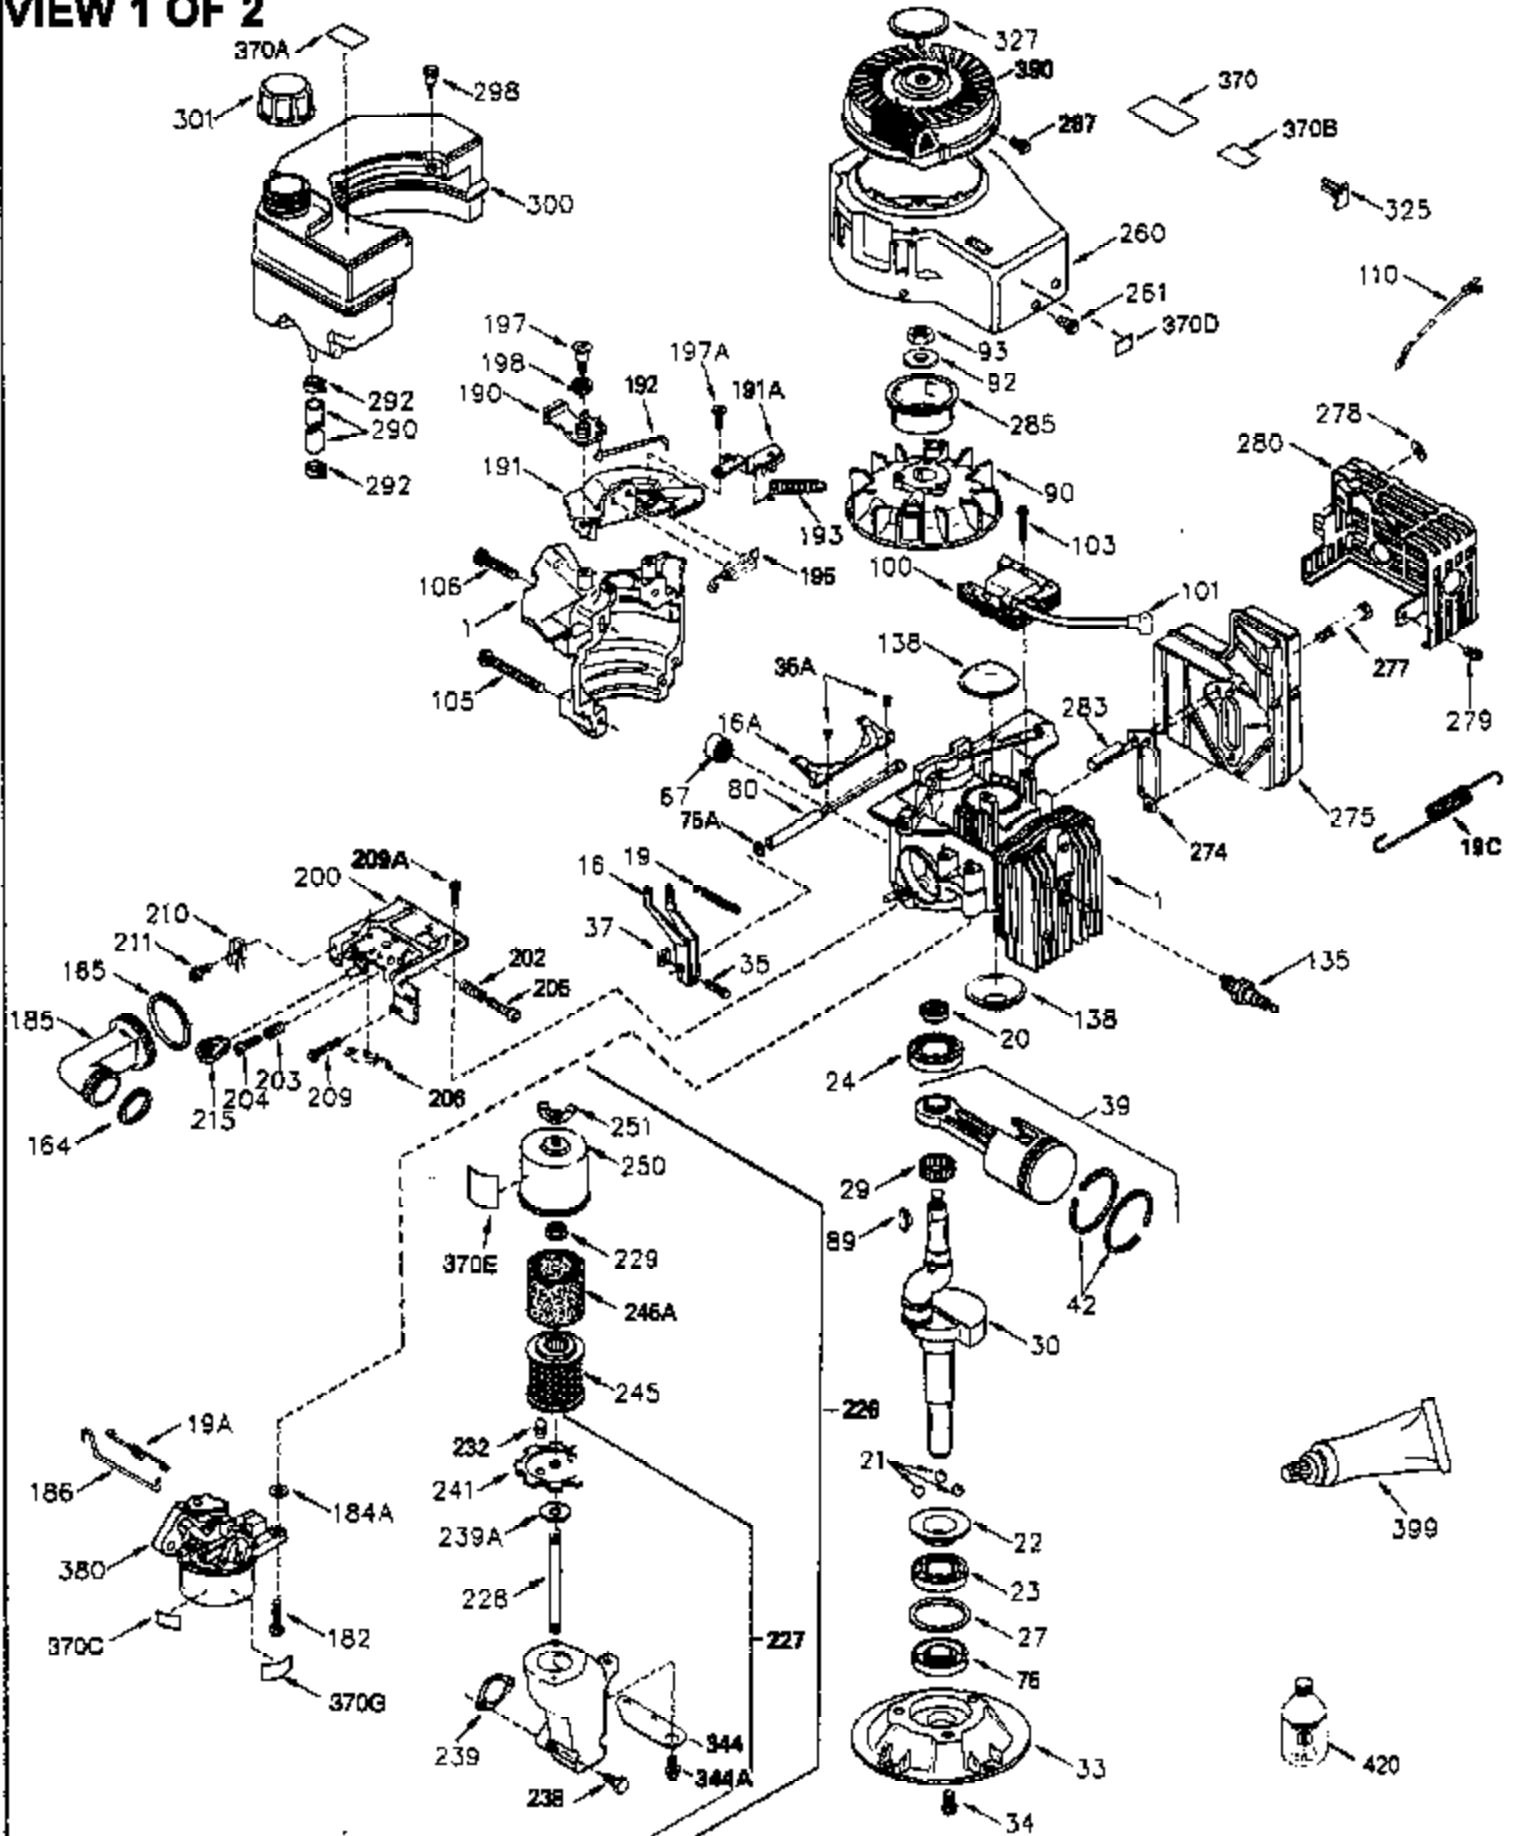

## Engine Parts List #1

Ref #	Part Number	Qty	Description
	1 250288		Cylinder (Incl. 67A, 75, 105, 106 & 1 38)
16A	490304		Governor Lever
16	490306		Governor Lever
19	490308		Extension Spring
19A	490307		Throttle Link Spring
20	510340		Oil Seal
21	570673		Ball Bearing
22	510338		Slide Ring
23	530158		Ball Bearing
24	530161		Ball Bearing
27	530159		Bearing Retainer
29	530160		Bearing Strip (31 needles) (.435" lon g)
30	290560A		Crankshaft (Incl. 29)
33	330179		Adapter Plate
34	792067		Screw, 5/16-18 x 1"
35	29826		Screw, 10-32 x 3/4"
35A	650506		Screw, 4-40 x 3/16"
37	29216		Lock Nut, 10-32
39	310277B		Piston & Rod Ass'y. (Incl. 29 & 42)
42	310278		Ring Set
67A	430234		Fuel Filter (Screen) (Optional)
67	430233		Fuel Filter (Screen w/brass collar)
75	510339		Oil Seal (P.T.O. end)
75A	510337		Oil Seal
80	490305		Governor Shaft
89	611107		Flywheel Key
90	611109		Flywheel (Counterbalance)
92	650815		Belleville Washer
93	650816		Flywheel Nut
100	34443A		Solid State Ignition
101	610118		Spark Plug Cover
103	650814		Screw, Torx T-15, 10-24 x 1"
105	650892		Screw, 5/16-18 x 2-3/16"
106	650891		Screw, 5/16-18 x 1-5/8"
110	611106		Ground Wire
135	611049		Spark Plug (RCJ8Y)
138	570683		Port Cover
164	510341		"O" Ring
165	510342		"O" Ring
182	792067		Screw, 5/16-18 x 1"
184A	27110		Washer
185	570674		Intake Pipe & Reed Ass'y. (Incl. 164 & 165)
186	490309		Governor Link
200	570675A		Control Bracket (Incl.202,203,204,205 ,206)
202	32924		Compression Spring
203	31342		Compression Spring
204	650549		Screw, 5-40 x 7/16"
205	650606		Screw, 10-32 x 1-1/8"
206	610973		Terminal
209	590568		Screw, 10-24 x 3/4"
210	27793		Conduit Clip
211	650837		Screw, 10-32 x 1/4"
226	730575A		Air Cleaner Kit (Incl. 227, 229, 238, 239, 245, 245A, 250, 251 & 370B)
227	450249A		Air Cleaner Elbow Ass'y. (Incl. 228, 232, 238, 239A, 241, 344 & 344A)
238	650834		Screw, 10-32 x 1-17/32"