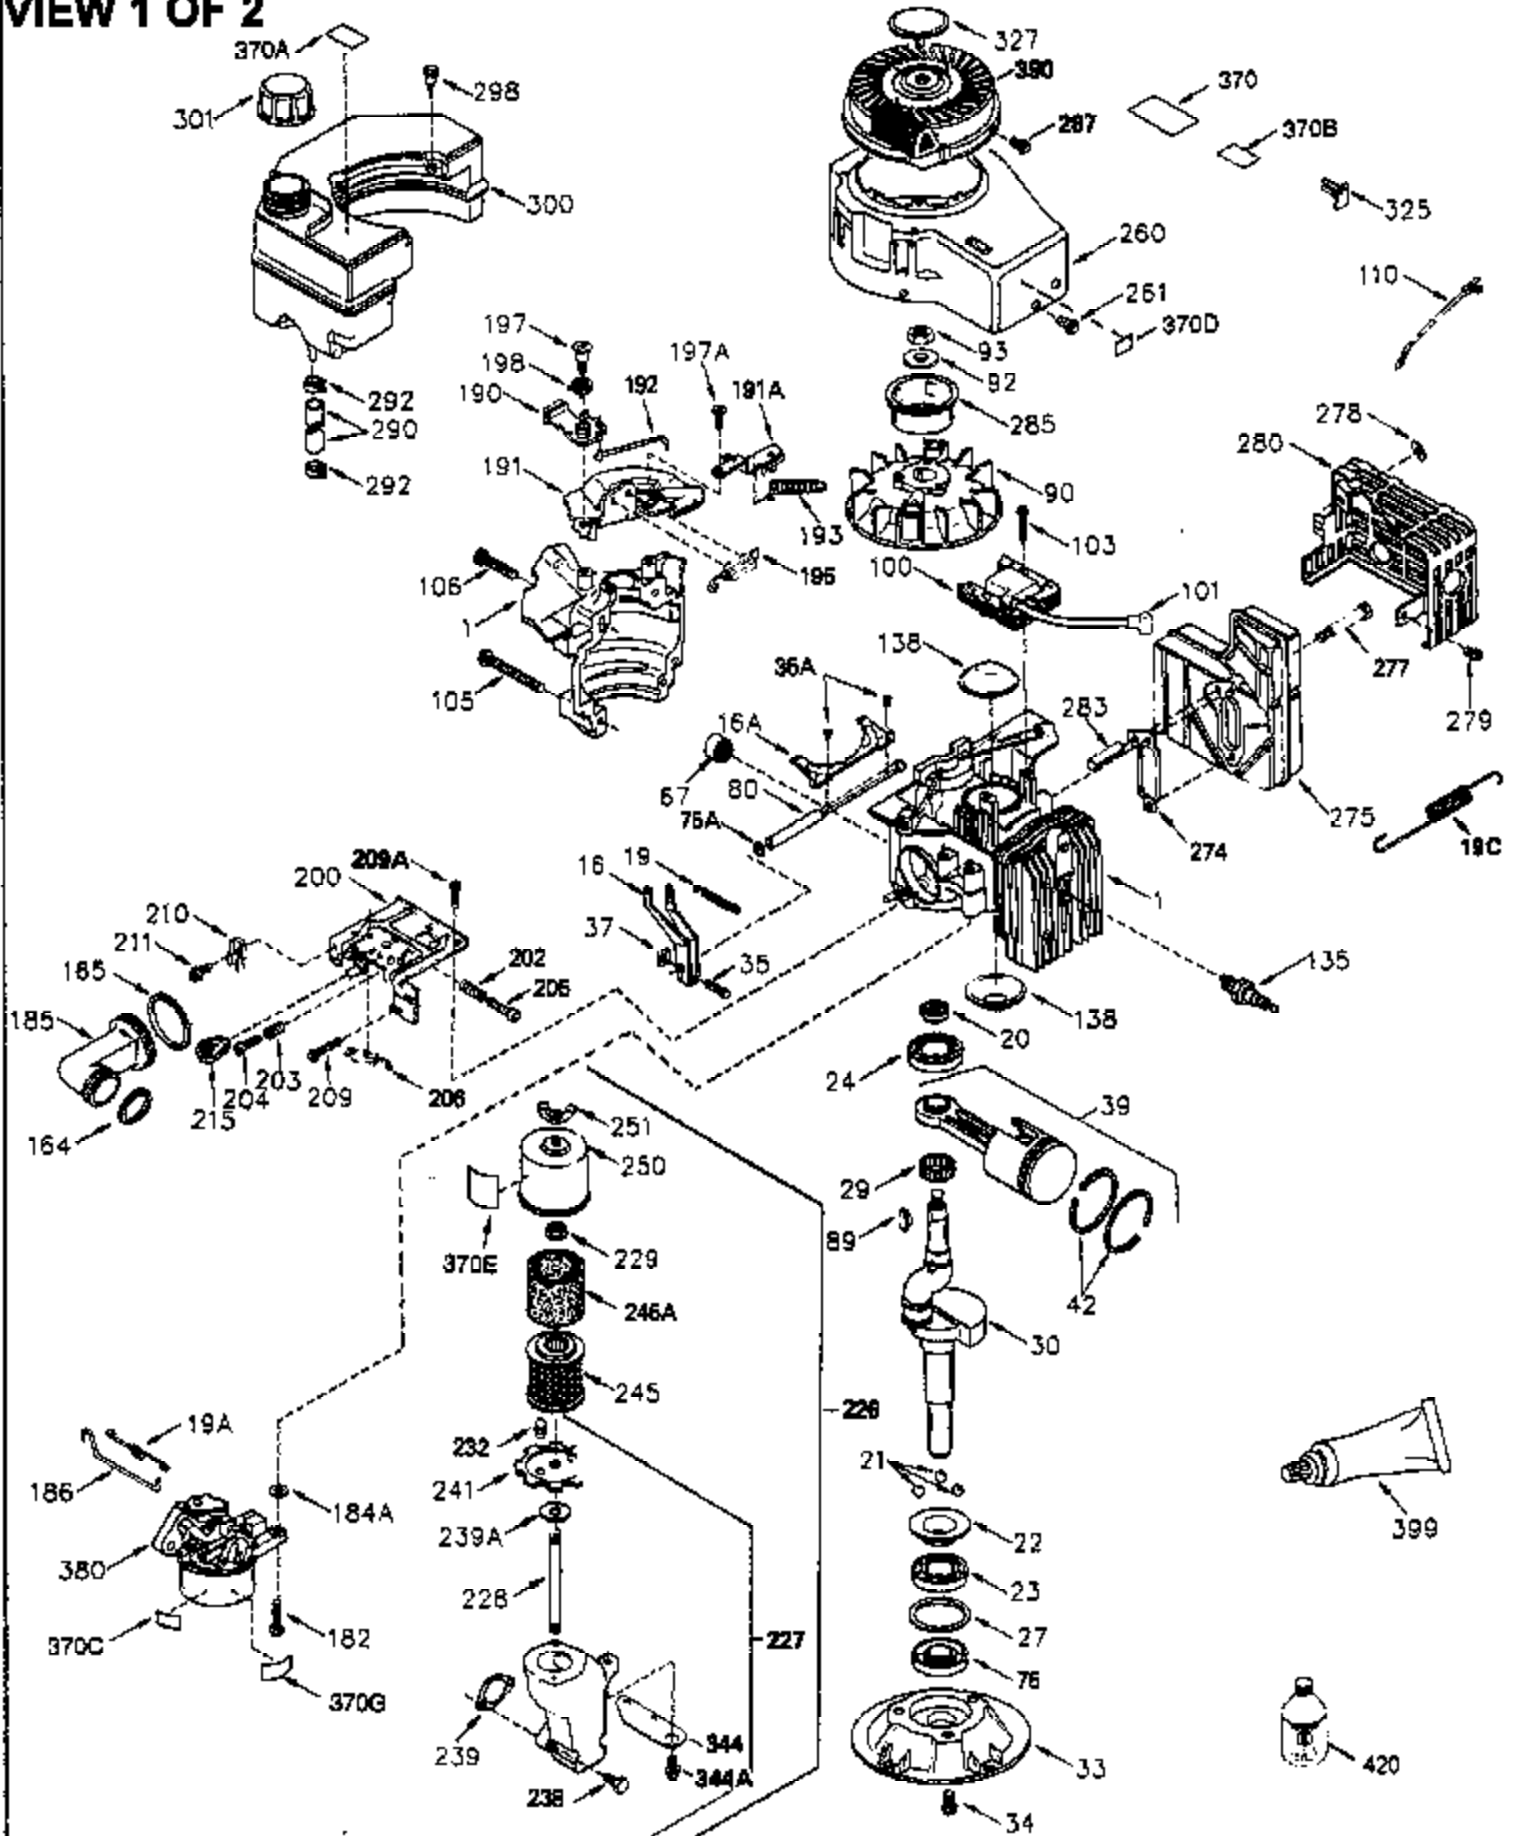

ILLUSTRATION SHOWS TYPICAL PARTS ONLY. ORDER BY PART NUMBER. PARTS NOT LISTED ARE SUPPLIED BY OEM.

VIEW 1 OF 2

Engine Parts List #1

Ref #	Part Number	Qty	Description
	1 250288		Cylinder (Incl. 67A, 75, 105, 106 & 1 38)
16A	490304		Governor Lever
16	490306		Governor Lever
19	490308		Extension Spring
19A	490307		Throttle Link Spring
20	510340		Oil Seal
21	570673		Ball Bearing
22	510338		Slide Ring
23	530158		Ball Bearing
24	530161		Ball Bearing
27	530159		Bearing Retainer
29	530160		Bearing Strip (31 needles) (.435" lon g)
30	290560A		Crankshaft (Incl. 29)
33	330179		Adapter Plate
34	792067		Screw, 5/16-18 x 1"
35	29826		Screw, 10-32 x 3/4"
35A	650506		Screw, 4-40 x 3/16"
37	29216		Lock Nut, 10-32
39	310277B		Piston & Rod Ass'y. (Incl. 29 & 42)
42	310278		Ring Set
67A	430234		Fuel Filter (Screen) (Optional)
67	430233		Fuel Filter (Screen w/brass collar)
75	510339		Oil Seal (P.T.O. end)
75A	510337		Oil Seal
80	490305		Governor Shaft
89	611107		Flywheel Key
90	611109		Flywheel (Counterbalance)
92	650815		Belleville Washer
93	650816		Flywheel Nut
100	34443A		Solid State Ignition
101	610118		Spark Plug Cover
103	650814		Screw, Torx T-15, 10-24 x 1"
105	650892		Screw, 5/16-18 x 2-3/16"
106	650891		Screw, 5/16-18 x 1-5/8"
110	611106		Ground Wire
135	611049		Spark Plug (RCJ8Y)
138	570683		Port Cover
164	510341		"O" Ring
165	510342		"O" Ring
182	792067		Screw, 5/16-18 x 1"
184A	27110		Washer
185	570674		Intake Pipe & Reed Ass'y. (Incl. 164 & 165)
186	490309		Governor Link
200	570675A		Control Bracket (Incl.202,203,204,205 ,206)
202	32924		Compression Spring
203	31342		Compression Spring
204	650549		Screw, 5-40 x 7/16"
205	650606		Screw, 10-32 x 1-1/8"
206	610973		Terminal
209	590568		Screw, 10-24 x 3/4"
210	27793		Conduit Clip
211	650837		Screw, 10-32 x 1/4"
226	730575A		Air Cleaner Kit (Incl. 227, 229, 238, 239, 245, 245A, 250, 251 & 370B)
227	450249A		Air Cleaner Elbow Ass'y. (Incl. 228, 232, 238, 239A, 241, 344 & 344A)
238	650834		Screw, 10-32 x 1-17/32"