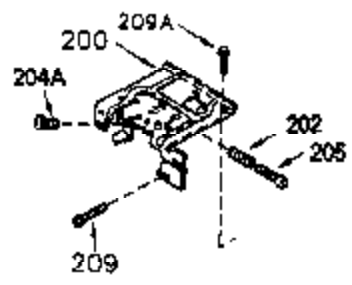

ILLUSTRATION SHOWS TYPICAL PARTS ONLY. ORDER BY PART NUMBER. PARTS NOT LISTED ARE SUPPLIED BY OEM.

VIEW 2 OF 2

Ref #	Part Number	Qty	Description
67A	430234		Fuel Filter (Screen) (Optional)
200	570681A		Control Bracket (Incl. 203, 205 & 206)
202	32924		Compression Spring
205	650606		Screw, 10-32 x 1-1/8"
209	650735		Screw, 10-24 x 3/8"
230	510344		"O" Ring
231	450245		Measuring Cup
240	450242		Air Cleaner Body
245A	450243		Air Cleaner Filter
245C	450247		Air Cleaner Filter
245	450244		Air Cleaner Filter
250A	450246		Air Cleaner Cover
275A	390316		Muffler (Discharge toward spark plugend) (w/glass fiber packing)
287	650926		Screw, 8-32 x 21/64"
290	29774		Fuel Line
292	26460		Fuel Line Clamp
296	34279B		Fuel Filter
370E	550235		Control Decal
390	590635		Rewind Starter (Refer to Division 5, Section C, page 34 or Fiche 25, Grid G-1 for breakdown)
416	390309		Spark Arrestor Kit (Can be used on an y model)