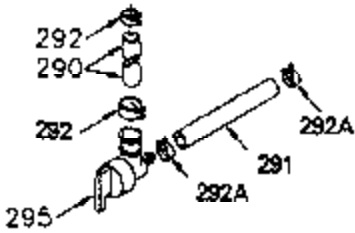

ILLUSTRATION SHOWS TYPICAL PARTS ONLY. ORDER BY PART NUMBER. PARTS NOT LISTED ARE SUPPLIED BY OEM.

VIEW 2 OF 2

Ref #	Part Number	Qty	Description
67A	430234		Fuel Filter (Screen) (Optional)
200	570681A		Control Bracket (Incl. 203, 205 & 206)
202	32924		Compression Spring
205	650606		Screw, 10-32 x 1-1/8"
209	650735		Screw, 10-24 x 3/8"
230	510344		"O" Ring
231	450245		Measuring Cup
240	450242		Air Cleaner Body
245A	450243		Air Cleaner Filter
245C	450247		Air Cleaner Filter
245	450244		Air Cleaner Filter
250A	450246		Air Cleaner Cover
275A	390316		Muffler (Discharge toward spark plugend) (w/glass fiber packing)
287	650926		Screw, 8-32 x 21/64"
290	29774		Fuel Line
292	26460		Fuel Line Clamp
296	34279B		Fuel Filter
370E	550235		Control Decal
390	590635		Rewind Starter (Refer to Division 5, Section C, page 34 or Fiche 25, Grid G-1 for breakdown)
416	390309		Spark Arrestor Kit (Can be used on an y model)