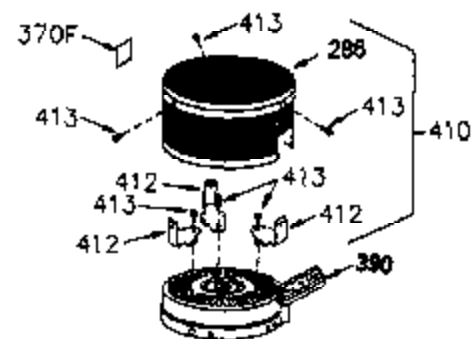

ILLUSTRATION SHOWS TYPICAL PARTS ONLY. ORDER BY PART NUMBER. PARTS NOT LISTED ARE SUPPLIED BY OEM.

VIEW 2 OF 2

Ref #	Part Number	Qty	Description
67A	430234		Fuel Filter (Screen) (Optional)
200	570681A		Control Bracket (Incl. 203, 205 & 206)
202	32924		Compression Spring
205	650606		Screw, 10-32 x 1-1/8"
209	650735		Screw, 10-24 x 3/8"
230	510344		"O" Ring
231	450245		Measuring Cup
240	450242		Air Cleaner Body
245A	450243		Air Cleaner Filter
245C	450247		Air Cleaner Filter
245	450244		Air Cleaner Filter
250A	450246		Air Cleaner Cover
275A	390316		Muffler (Discharge toward spark plugend) (w/glass fiber packing)
287	650926		Screw, 8-32 x 21/64"
290	29774		Fuel Line
292	26460		Fuel Line Clamp
296	34279B		Fuel Filter
370E	550235		Control Decal
390	590635		Rewind Starter (Refer to Division 5, Section C, page 34 or Fiche 25, Grid G-1 for breakdown)
416	390309		Spark Arrestor Kit (Can be used on an y model)