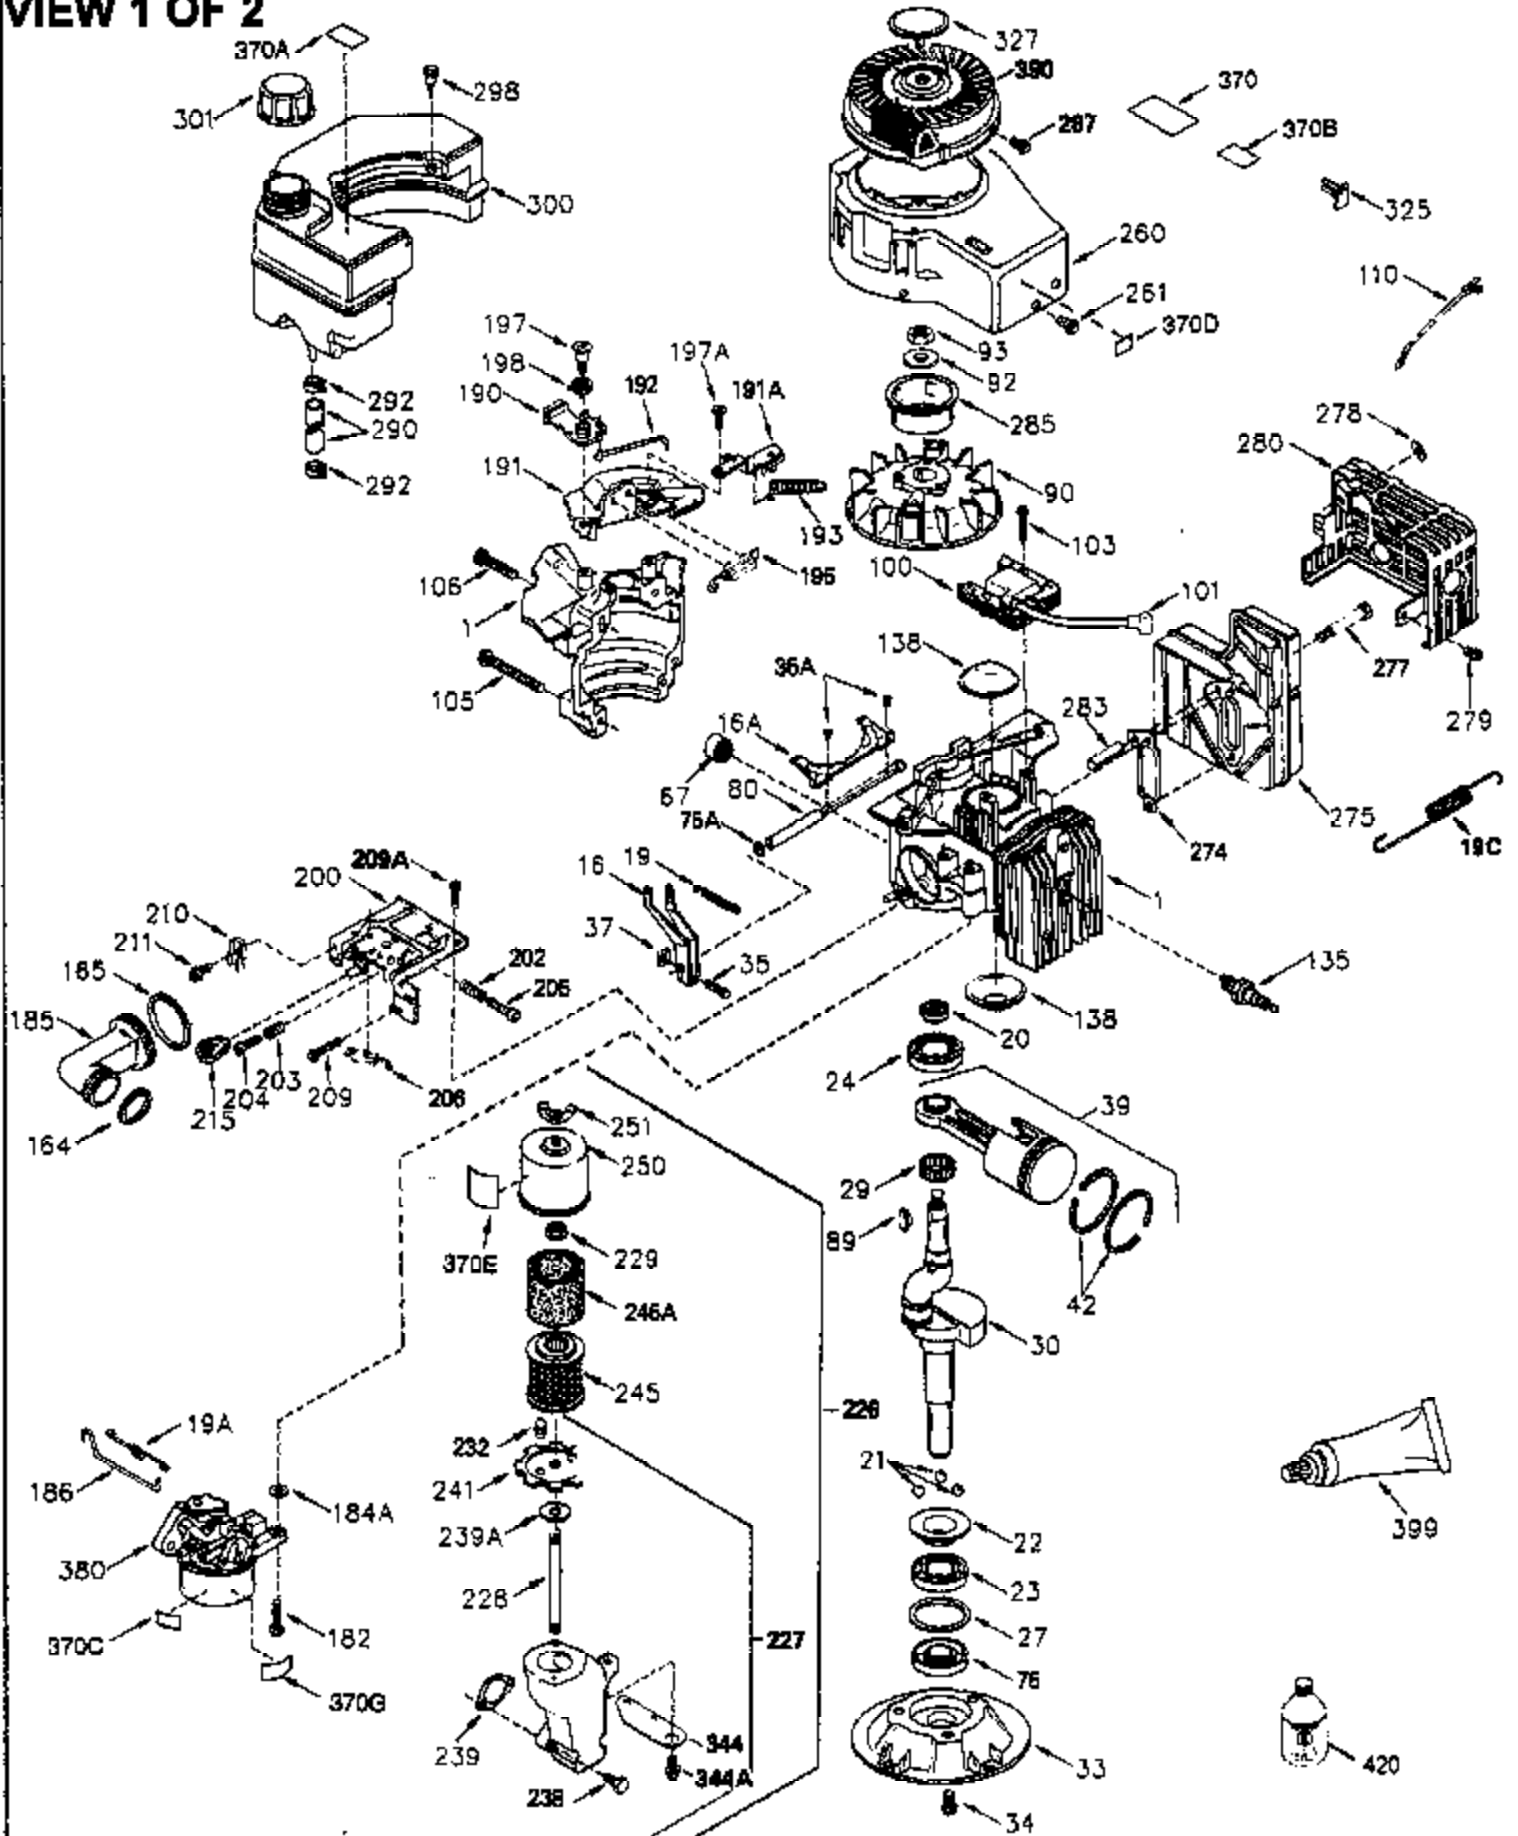

ILLUSTRATION SHOWS TYPICAL PARTS ONLY. ORDER BY PART NUMBER. PARTS NOT LISTED ARE SUPPLIED BY OEM.

VIEW 1 OF 2

Ref #	Part Number	Qty	Description
	1 250288		Cylinder (Incl. 67A, 75, 105, 106 & 1 38)
	16 490306		Governor Lever
	16A 490304		Governor Lever
	19A 490307		Throttle Link Spring
	19 490308		Extension Spring
	20 510340		Oil Seal
	21 570673		Ball Bearing
	22 510338		Slide Ring
	23 530158		Ball Bearing
	24 530161		Ball Bearing
	27 530159		Bearing Retainer
	29 530164		Bearing Strip (31 needles) (.495" lon g)
	30 290560A		Crankshaft (Incl. 29)
	33 330179		Adapter Plate
	34 792067		Screw, 5/16-18 x 1"
	35 29826		Screw, 10-32 x 3/4"
	35A 650506		Screw, 4-40 x 3/16"
	37 29216		Lock Nut, 10-32
	39 310277B		Piston & Rod Ass'y. (Incl. 29 & 42)
	42 310278		Ring Set
	67 430233		Fuel Filter (Screen w/brass collar)
	67A 430234		Fuel Filter (Screen) (Optional)
	75A 510337		Oil Seal
	75 510339		Oil Seal (P.T.O. end)
	80 490305		Governor Shaft
	89 611107		Flywheel Key
	90 611109		Flywheel (Counterbalance)
	92 650815		Belleville Washer
	93 650816		Flywheel Nut
	100 34443A		Solid State Ignition
	101 610118		Spark Plug Cover
	103 650814		Screw, Torx T-15, 10-24 x 1"
	105 650892		Screw, 5/16-18 x 2-3/16"
	106 650891		Screw, 5/16-18 x 1-5/8"
	110 611106		Ground Wire
	135 35395		Spark Plug (RJ19LM)
	138 570683		Port Cover
	164 510341		"O" Ring
	165 510342		"O" Ring
	182 792067		Screw, 5/16-18 x 1"
	184A 27110		Washer
	185 570674		Intake Pipe & Reed Ass'y. (Incl. 164 & 165)
	186 490309		Governor Link
	200 570681A		Control Bracket (Incl. 203, 205 & 206)
	202 32924		Compression Spring
	203 31342		Compression Spring
	204 650549		Screw, 5-40 x 7/16"
	205 650606		Screw, 10-32 x 1-1/8"
	206 610973		Terminal
	209 650735		Screw, 10-24 x 3/8"
	215 32410		Control Knob
	226 730575A		Air Cleaner Kit (Incl. 227, 229, 238, 239, 245, 245A, 250, 251 & 370B)
	227 450249A		Air Cleaner Elbow Ass'y. (Incl. 228, 232, 238, 239A, 241, 344 & 344A)
	238 650834		Screw, 10-32 x 1-17/32"
	245 450244		Air Cleaner Filter