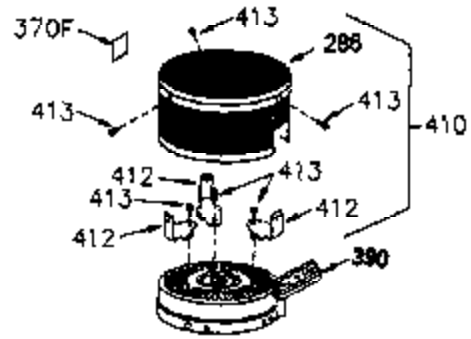

ILLUSTRATION SHOWS TYPICAL PARTS ONLY. ORDER BY PART NUMBER. PARTS NOT LISTED ARE SUPPLIED BY OEM.

VIEW 2 OF 2

Ref #	Part Number	Qty	Description
67A	430234		Fuel Filter (Screen) (Optional)
200	570675A		Control Bracket (Incl.202,203,204,205 ,206)
202	32924		Compression Spring
205	650606		Screw, 10-32 x 1-1/8"
209	590568		Screw, 10-24 x 3/4"
230	510344		"O" Ring
231	450245		Measuring Cup
240	450242		Air Cleaner Body
245A	450243		Air Cleaner Filter
245C	450247		Air Cleaner Filter
245	450244		Air Cleaner Filter
250A	450246		Air Cleaner Cover
275A	390316		Muffler (Discharge toward spark plugend) (w/glass fiber packing)
287	650926		Screw, 8-32 x 21/64"
290	29774		Fuel Line
292	26460		Fuel Line Clamp
296	34279B		Fuel Filter
390	590635		Rewind Starter (Refer to Division 5, Section C, page 34 or Fiche 25, Grid G-1 for breakdown)
416	390309		Spark Arrestor Kit (Can be used on an y model)