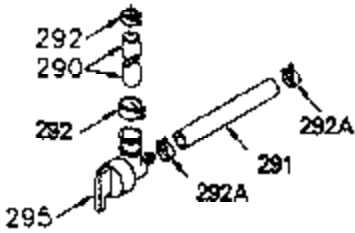

ILLUSTRATION SHOWS TYPICAL PARTS ONLY. ORDER BY PART NUMBER. PARTS NOT LISTED ARE SUPPLIED BY OEM.

VIEW 2 OF 2

Ref #	Part Number	Qty	Description
67A	430234		Fuel Filter (Screen) (Optional)
200	570675A		Control Bracket (Incl.202,203,204,205 ,206)
202	32924		Compression Spring
205	650606		Screw, 10-32 x 1-1/8"
209	590568		Screw, 10-24 x 3/4"
230	510344		"O" Ring
231	450245		Measuring Cup
240	450242		Air Cleaner Body
245A	450243		Air Cleaner Filter
245C	450247		Air Cleaner Filter
245	450244		Air Cleaner Filter
250A	450246		Air Cleaner Cover
275A	390316		Muffler (Discharge toward spark plugend) (w/glass fiber packing)
287	650926		Screw, 8-32 x 21/64"
290	29774		Fuel Line
292	26460		Fuel Line Clamp
296	34279B		Fuel Filter
390	590635		Rewind Starter (Refer to Division 5, Section C, page 34 or Fiche 25, Grid G-1 for breakdown)
416	390309		Spark Arrestor Kit (Can be used on an y model)