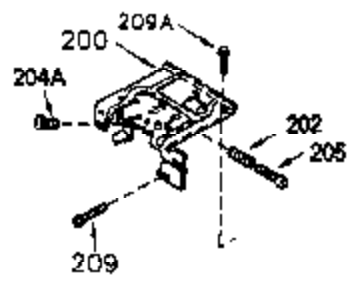

ILLUSTRATION SHOWS TYPICAL PARTS ONLY. ORDER BY PART NUMBER. PARTS NOT LISTED ARE SUPPLIED BY OEM.

VIEW 2 OF 2

Ref #	Part Number	Qty	Description
67A	430234		Fuel Filter (Screen) (Optional)
200	570675A		Control Bracket (Incl.202,203,204,205 ,206)
202	32924		Compression Spring
205	650606		Screw, 10-32 x 1-1/8"
209	590568		Screw, 10-24 x 3/4"
230	510344		"O" Ring
231	450245		Measuring Cup
240	450242		Air Cleaner Body
245A	450243		Air Cleaner Filter
245C	450247		Air Cleaner Filter
245	450244		Air Cleaner Filter
250A	450246		Air Cleaner Cover
275A	390316		Muffler (Discharge toward spark plugend) (w/glass fiber packing)
287	650926		Screw, 8-32 x 21/64"
290	29774		Fuel Line
292	26460		Fuel Line Clamp
296	34279B		Fuel Filter
390	590635		Rewind Starter (Refer to Division 5, Section C, page 34 or Fiche 25, Grid G-1 for breakdown)
416	390309		Spark Arrestor Kit (Can be used on an y model)