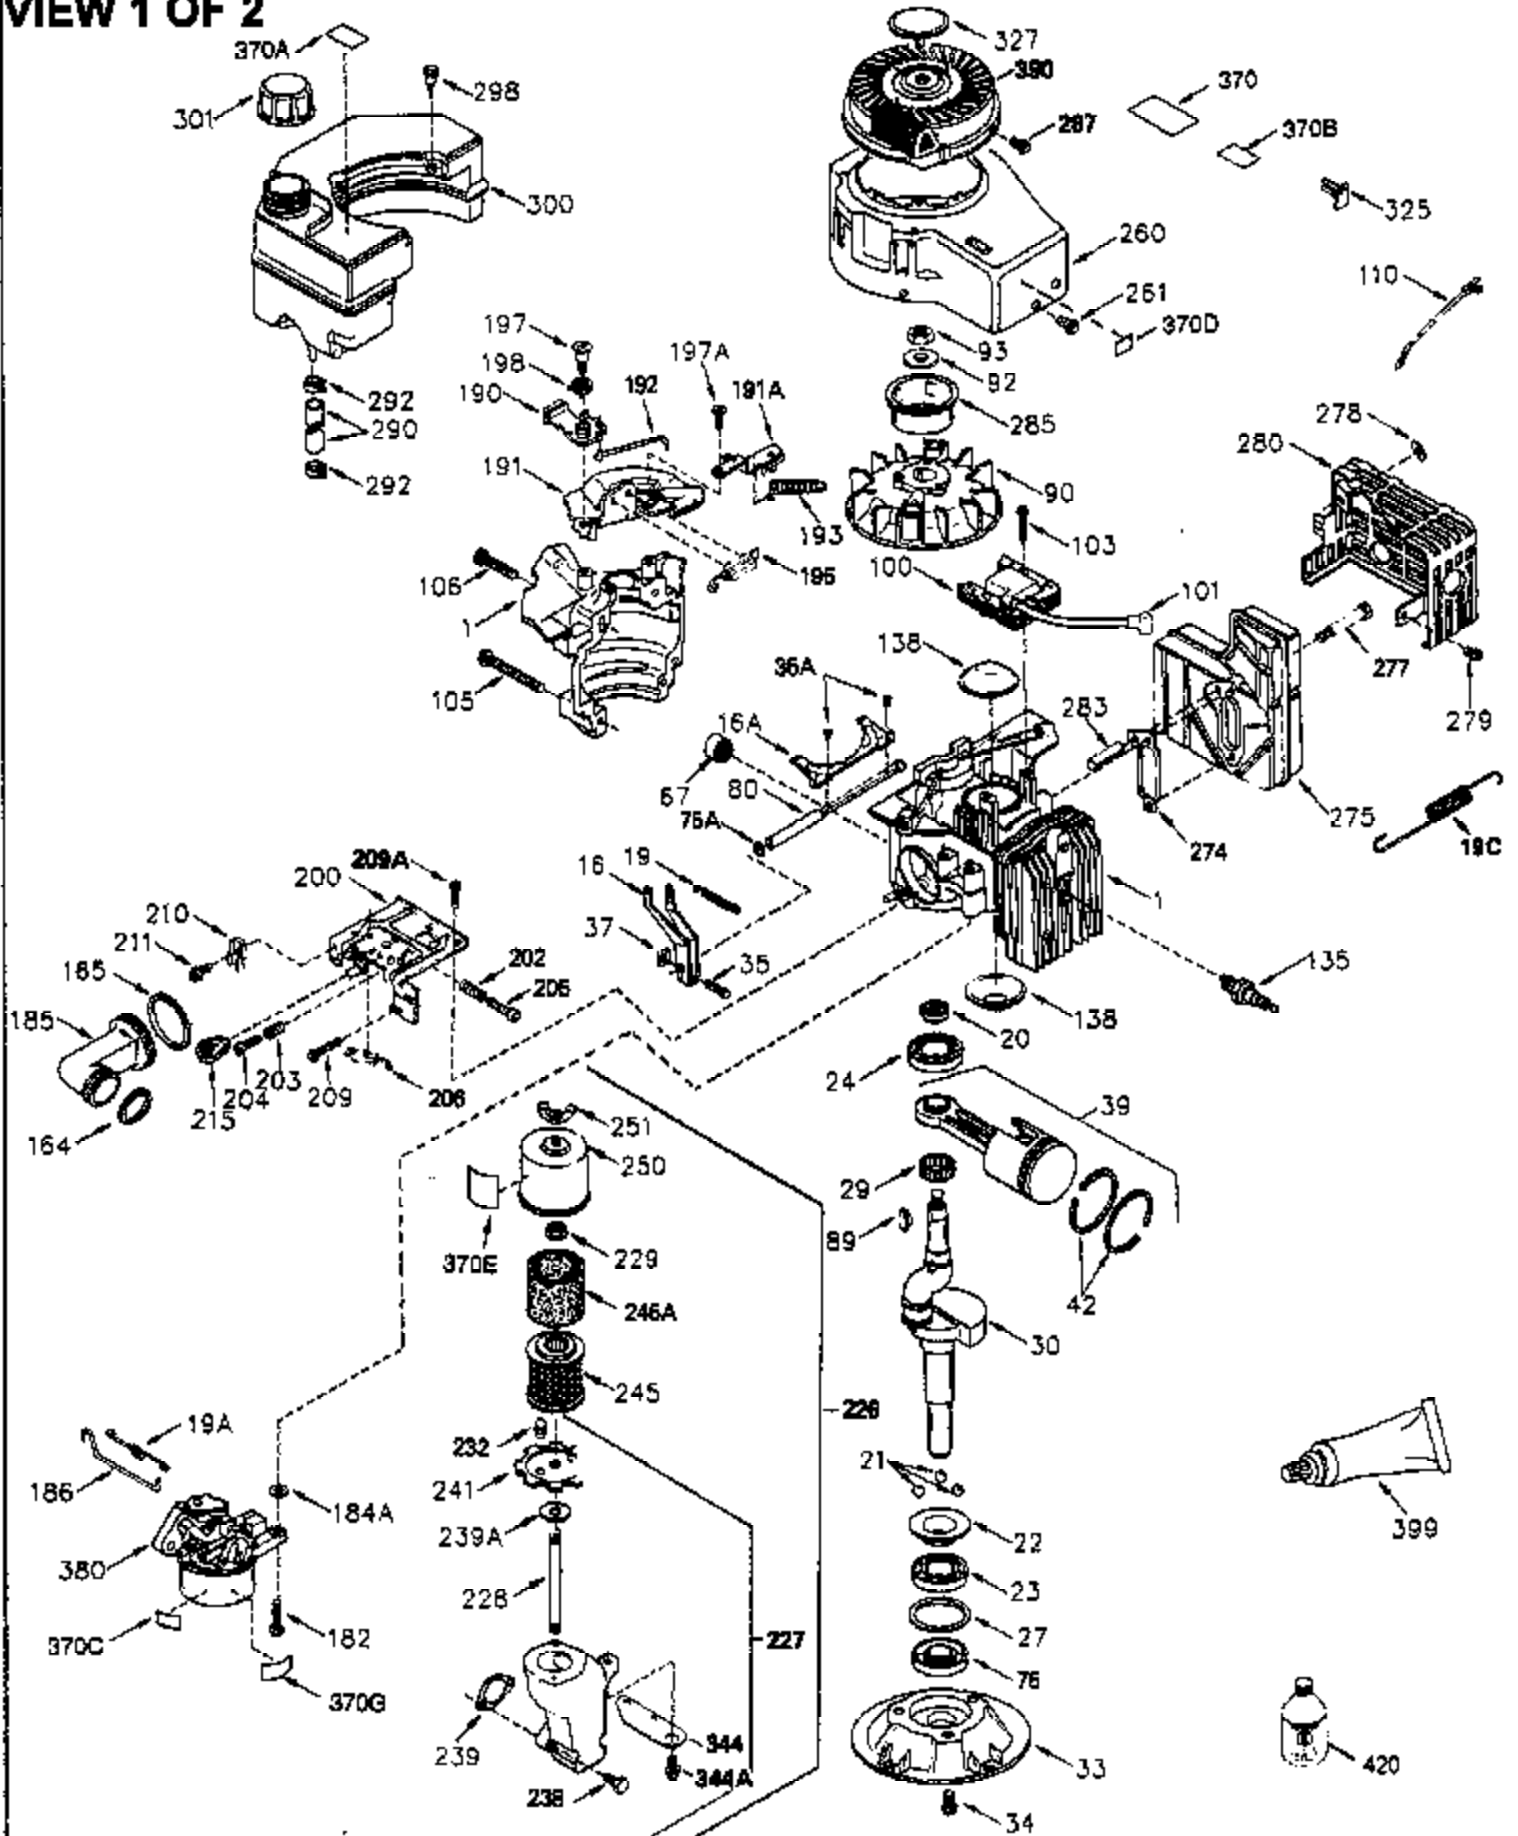

## Engine Parts List #1

Ref #	Part Number	Qty	Description
	1 250288		Cylinder (Incl. 67A, 75, 105, 106 & 1 38)
16A	490304		Governor Lever
16	490306		Governor Lever
19	490308		Extension Spring
19A	490307		Throttle Link Spring
20	510340		Oil Seal
21	570673		Ball Bearing
22	510338		Slide Ring
23	530158		Ball Bearing
24	530161		Ball Bearing
27	530159		Bearing Retainer
29	530160		Bearing Strip (31 needles) (.435" lon g)
30	290559A		Crankshaft (Incl. 29)
33	330179		Adapter Plate
34	792067		Screw, 5/16-18 x 1"
35	29826		Screw, 10-32 x 3/4"
35A	650506		Screw, 4-40 x 3/16"
37	29216		Lock Nut, 10-32
39	310277B		Piston & Rod Ass'y. (Incl. 29 & 42)
42	310278		Ring Set
67A	430234		Fuel Filter (Screen) (Optional)
67	430233		Fuel Filter (Screen w/brass collar)
75	510339		Oil Seal (P.T.O. end)
75A	510337		Oil Seal
80	490305		Governor Shaft
89	611107		Flywheel Key
90	611109		Flywheel (Counterbalance)
92	650815		Belleville Washer
93	650816		Flywheel Nut
100	34443A		Solid State Ignition
101	610118		Spark Plug Cover
103	650814		Screw, Torx T-15, 10-24 x 1"
105	650892		Screw, 5/16-18 x 2-3/16"
106	650891		Screw, 5/16-18 x 1-5/8"
110	611106		Ground Wire
135	611049		Spark Plug (RCJ8Y)
138	570683		Port Cover
164	510341		"O" Ring
165	510342		"O" Ring
182	792067		Screw, 5/16-18 x 1"
184A	27110		Washer
185	570674		Intake Pipe & Reed Ass'y. (Incl. 164 & 165)
186	490309		Governor Link
200	570675A		Control Bracket (Incl.202,203,204,205 ,206)
202	32924		Compression Spring
203	31342		Compression Spring
204	650549		Screw, 5-40 x 7/16"
205	650606		Screw, 10-32 x 1-1/8"
206	610973		Terminal
209	590568		Screw, 10-24 x 3/4"
210	27793		Conduit Clip
211	650837		Screw, 10-32 x 1/4"
226	730575A		Air Cleaner Kit (Incl. 227, 229, 238, 239, 245, 245A, 250, 251 & 370B)
227	450249A		Air Cleaner Elbow Ass'y. (Incl. 228, 232, 238, 239A, 241, 344 & 344A)
238	650834		Screw, 10-32 x 1-17/32"