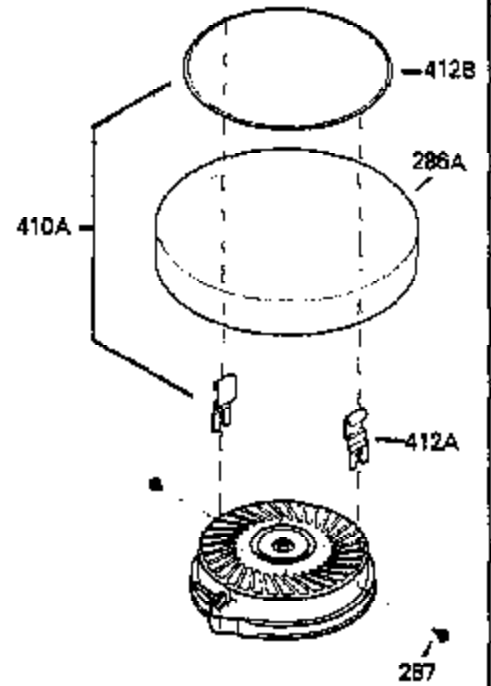

ILLUSTRATION SHOWS TYPICAL PARTS ONLY. ORDER BY PART NUMBER. PARTS NOT LISTED ARE SUPPLIED BY OEM.

VIEW 2 OF 2

Ref #	Part Number	Qty	Description
67A	430234		Fuel Filter (Screen) (Optional)
200	570675A		Control Bracket (Incl.202,203,204,205 ,206)
202	32924		Compression Spring
205	650606		Screw, 10-32 x 1-1/8"
209	590568		Screw, 10-24 x 3/4"
230	510344		"O" Ring
231	450245		Measuring Cup
240	450242		Air Cleaner Body
245A	450243		Air Cleaner Filter
245C	450247		Air Cleaner Filter
245	450244		Air Cleaner Filter
250A	450246		Air Cleaner Cover
275A	390316		Muffler (Discharge toward spark plugend) (w/glass fiber packing)
287	650926		Screw, 8-32 x 21/64"
290	29774		Fuel Line
292	26460		Fuel Line Clamp
296	34279B		Fuel Filter
390	590635		Rewind Starter (Refer to Division 5, Section C, page 34 or Fiche 25, Grid G-1 for breakdown)
416	390309		Spark Arrestor Kit (Can be used on an y model)