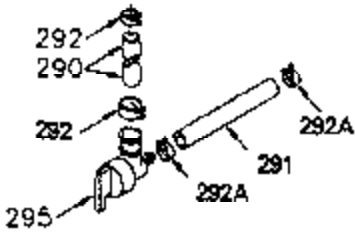

ILLUSTRATION SHOWS TYPICAL PARTS ONLY. ORDER BY PART NUMBER. PARTS NOT LISTED ARE SUPPLIED BY OEM.

VIEW 2 OF 2

Engine Parts List #2

Ref #	Part Number	Qty	Description
67A	430234		Fuel Filter (Screen) (Optional)
200	570675A		Control Bracket (Incl.202,203,204,205 ,206)
202	32924		Compression Spring
205	650606		Screw, 10-32 x 1-1/8"
209	590568		Screw, 10-24 x 3/4"
230	510344		"O" Ring
231	450245		Measuring Cup
240	450242		Air Cleaner Body
245A	450243		Air Cleaner Filter
245C	450247		Air Cleaner Filter
245	450244		Air Cleaner Filter
250A	450246		Air Cleaner Cover
287	650926		Screw, 8-32 x 21/64"
290	29774		Fuel Line
292	26460		Fuel Line Clamp
296	34279B		Fuel Filter
390	590635		Rewind Starter (Refer to Division 5, Section C, page 34 or Fiche 25, Grid G-1 for breakdown)
416	390309		Spark Arrestor Kit (Can be used on an y model)