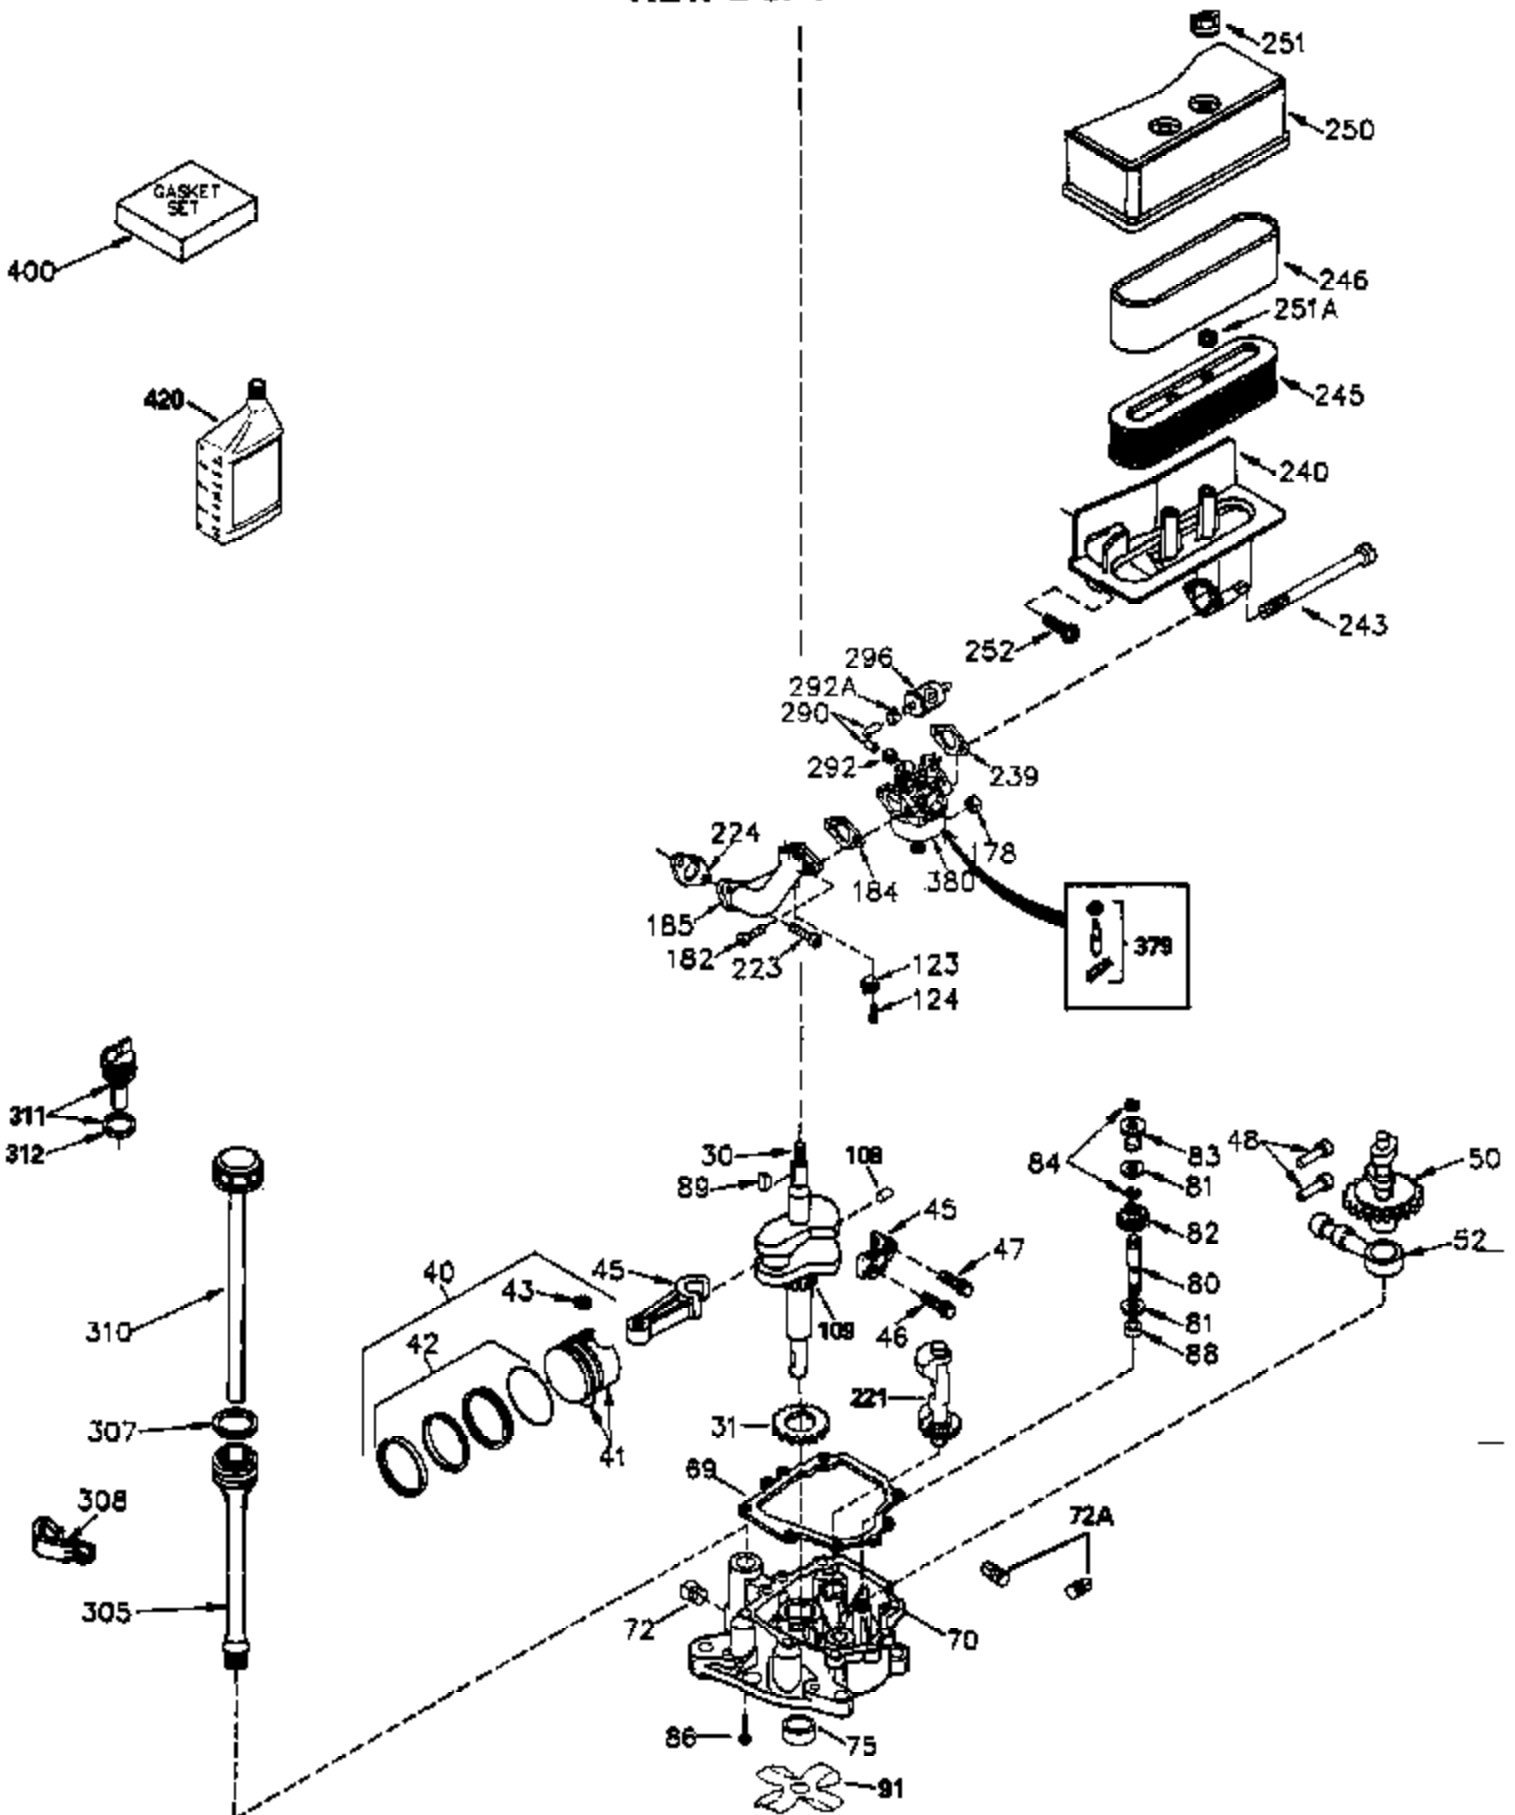

ILLUSTRATION SHOWS TYPICAL PARTS ONLY. ORDER BY PART NUMBER. PARTS NOT LISTED ARE SUPPLIED BY OEM.

VIEW 2 of 4

Engine Parts List #2

Ref #	Part Number	Qty	Description
28	30322	1	Lock Nut, 8-32
30	35429A	1	Crankshaft
31	35327	1	Counterbalance Gear
40	35776	1	Piston, Pin & Ring Set (Std.)
40	35777	1	Piston, Pin & Ring Set (.010" OS)
40	35778	1	Piston, Pin & Ring Set (.020" OS)
41	35773	1	Piston & Pin Ass'y. (Std.) (Incl. 43)
41	35774	1	Piston & Pin Ass'y. (.010" OS) (Incl. 43)
41	35775	1	Piston & Pin Ass'y. (.020" OS) (Incl. 43)
42	35779	1	Ring Set (Std.)
42	35780	1	Ring Set (.010" OS)
42	35781	1	Ring Set (.020" OS)
43	35772	2	Piston Pin Retaining Ring
45	35330A	1	Connecting Rod Ass'y. (Incl. 46 & 47)
46	650908	1	Connecting Rod Bolt
47	650882	1	Connecting Rod Bolt
48	34034	2	Valve Lifter
50	35381	1	Camshaft (MCR)
51	35315A	1	Counterbalance Weight
52	31356	1	Oil Pump Ass'y.
69	35317	1	* Mounting Flange Gasket
70	35711A	1	Mounting Flange (Incl. 72, 75 & 80)
72	31927	1	Oil Drain Plug
75	35319	1	Oil Seal
80	35783	1	Governor Shaft
81	30590A	2	Washer
82	35378	1	Governor Gear Ass'y. (Incl. 81)
83	30588A	1	Governor Spool
84	29193	2	Retaining Ring
86	650833	7	Screw, 1/4-20 x 1-3/16"
88	31707A	1	Spacer (Incl. 81)
89	32589	1	Flywheel Key
123	33261	1	Intake Pipe Brace
124	650738	2	Screw, 1/4-20 x 5/8"
178	29752	2	Nut & Lock Washer, 1/4-28
182	30088A	2	Screw, 1/4-28 x 1"
184	33263	1	* Carburetor To Intake Pipe Gasket
185	34926	1	Intake Pipe
203	36208	1	Compression Spring
204	650960	1	Screw, 6-32 x 1-1/8"
223	650378	2	Screw, Torx T-30, 5/16-18 x 1-1/8"
224	27915A	1	* Intake Pipe Gasket
238	650834	2	Screw, 10-32 x 1-17/32"
239	33629	1	* Air Cleaner Gasket
240	35538B	1	Air Cleaner Body (Incl. 239)
245	35403	1	Air Cleaner Filter (Incl. 251A)
245A	35404	1	Air Cleaner Filter
250	35961	1	Air Cleaner Cover
251	650886	2	Wing Nut, 1/4-20
251A	650825	2	Nut & Lock Washer, 1/4-20
290	29774	1	Fuel Line
292	26460	3	Fuel Line Clamp
296	34279B	1	Fuel Filter (Incl. 292)
305	35574	1	Oil Fill Tube
307	35499	1	"O" Ring
308	35437	1	Fill Tube Clip
310	35576	1	Dipstick
380	632588	1	Carburetor (Incl. 184)