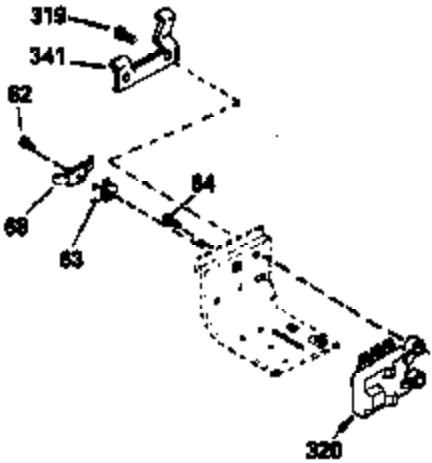

ILLUSTRATION SHOWS TYPICAL PARTS ONLY. ORDER BY PART NUMBER. PARTS NOT LISTED ARE SUPPLIED BY OEM.

VIEW 3 of 4

Ref #	Part Number	Qty	Description
28	30322	1	Lock Nut, 8-32
51	35315A	1	Counterbalance Weight
64	30063	1	Screw, Torx T-30, 1/4-20 x 1/2"
203	36208	1	Compression Spring
204	650960	1	Screw, 6-32 x 1-1/8"
210	27793	1	Conduit Clip
211	28942	1	Screw, 10-32 x 3/8"
238	650834	2	Screw, 10-32 x 1-17/32"
245A	35404	1	Air Cleaner Filter