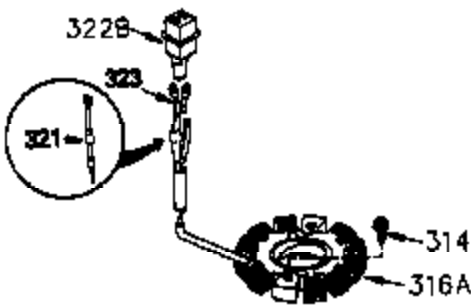

ILLUSTRATION SHOWS TYPICAL PARTS ONLY. ORDER BY PART NUMBER. PARTS NOT LISTED ARE SUPPLIED BY OEM.

VIEW 3 of 4

Ref #	Part Number	Qty	Description
28	30322	1	Lock Nut, 8-32
51	35315A	1	Counterbalance Weight
64	30063	1	Screw, Torx T-30, 1/4-20 x 1/2"
203	36208	1	Compression Spring
204	650960	1	Screw, 6-32 x 1-1/8"
210	27793	1	Conduit Clip
211	28942	1	Screw, 10-32 x 3/8"
238	650834	2	Screw, 10-32 x 1-17/32"
245A	35404	1	Air Cleaner Filter