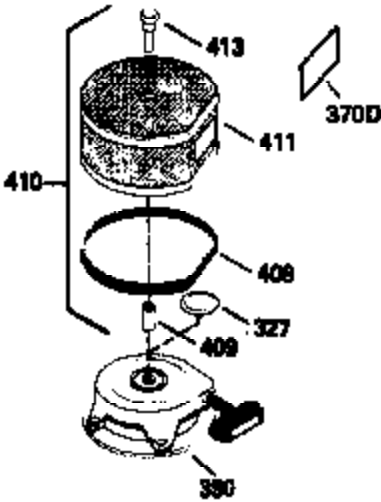

Ref #	Part Number	Qty	Description
400	33279G	1	* Gasket Set (Incl. items marked PK i n notes) Incl. part #'s 26756 (1), 27272A (2),27896A (2),27915A (1),29673 (1),33263 (1),33629 (1),34041A (1) ,34327A (1),34698A (1),34912 (1),34923A (1),35262 (1),35317 (1),35865 (1)
420	730225	1	SAE 30 4-Cycle Engine Oil (Quart)

ILLUSTRATION SHOWS TYPICAL PARTS ONLY. ORDER BY PART NUMBER. PARTS NOT LISTED ARE SUPPLIED BY OEM.

VIEW 3 of 4

Ref #	Part Number	Qty	Description
28	30322	1	Lock Nut, 8-32
51	35315A	1	Counterbalance Weight
64	30063	1	Screw, Torx T-30, 1/4-20 x 1/2"
203	36208	1	Compression Spring
204	650960	1	Screw, 6-32 x 1-1/8"
210	27793	1	Conduit Clip
211	28942	1	Screw, 10-32 x 3/8"
238	650834	2	Screw, 10-32 x 1-17/32"
245A	35404	1	Air Cleaner Filter

ILLUSTRATION SHOWS TYPICAL PARTS ONLY. ORDER BY PART NUMBER. PARTS NOT LISTED ARE SUPPLIED BY OEM.

STANDARD POINT IGNITION

VIEW 4 of 4

MUFFLER (QUIET)
(OPTIONAL)

OPTIONAL SPARK
ARRESTOR

DEBRIS SCREEN KIT
(OPTIONAL)

Ref #	Part Number	Qty	Description
16	32651	1	Governor Lever
19A	35988	1	Extension Spring
28	30322	1	Lock Nut, 8-32
51	35315A	1	Counterbalance Weight
92	650880	1	Lock Washer
93	650881	1	Flywheel Nut
103	650814	2	Screw, Torx T-15, 10-24 x 1"
186	33860	1	Governor Link
200	35956	1	Control Bracket (Incl. 203 & 204)
203	36208	1	Compression Spring
204	650960	1	Screw, 6-32 x 1-1/8"
209	650902	2	Screw, 10-32 x 7/16"
210	27793	1	Conduit Clip
211	28942	1	Screw, 10-32 x 3/8"
238	650834	2	Screw, 10-32 x 1-17/32"
245A	35404	1	Air Cleaner Filter
260	34094B	1	Blower Housing
261	650788	2	Screw, 5/16-18 x 3/4"
262	29747B	2	Screw, Torx T-40, 5/16-24 x 21/32"
286	35446	1	Starter Screen
287	29752	4	Nut & Lock Washer, 1/4-28
327	35392	1	Starter Plug
390	590671	1	Rewind Starter