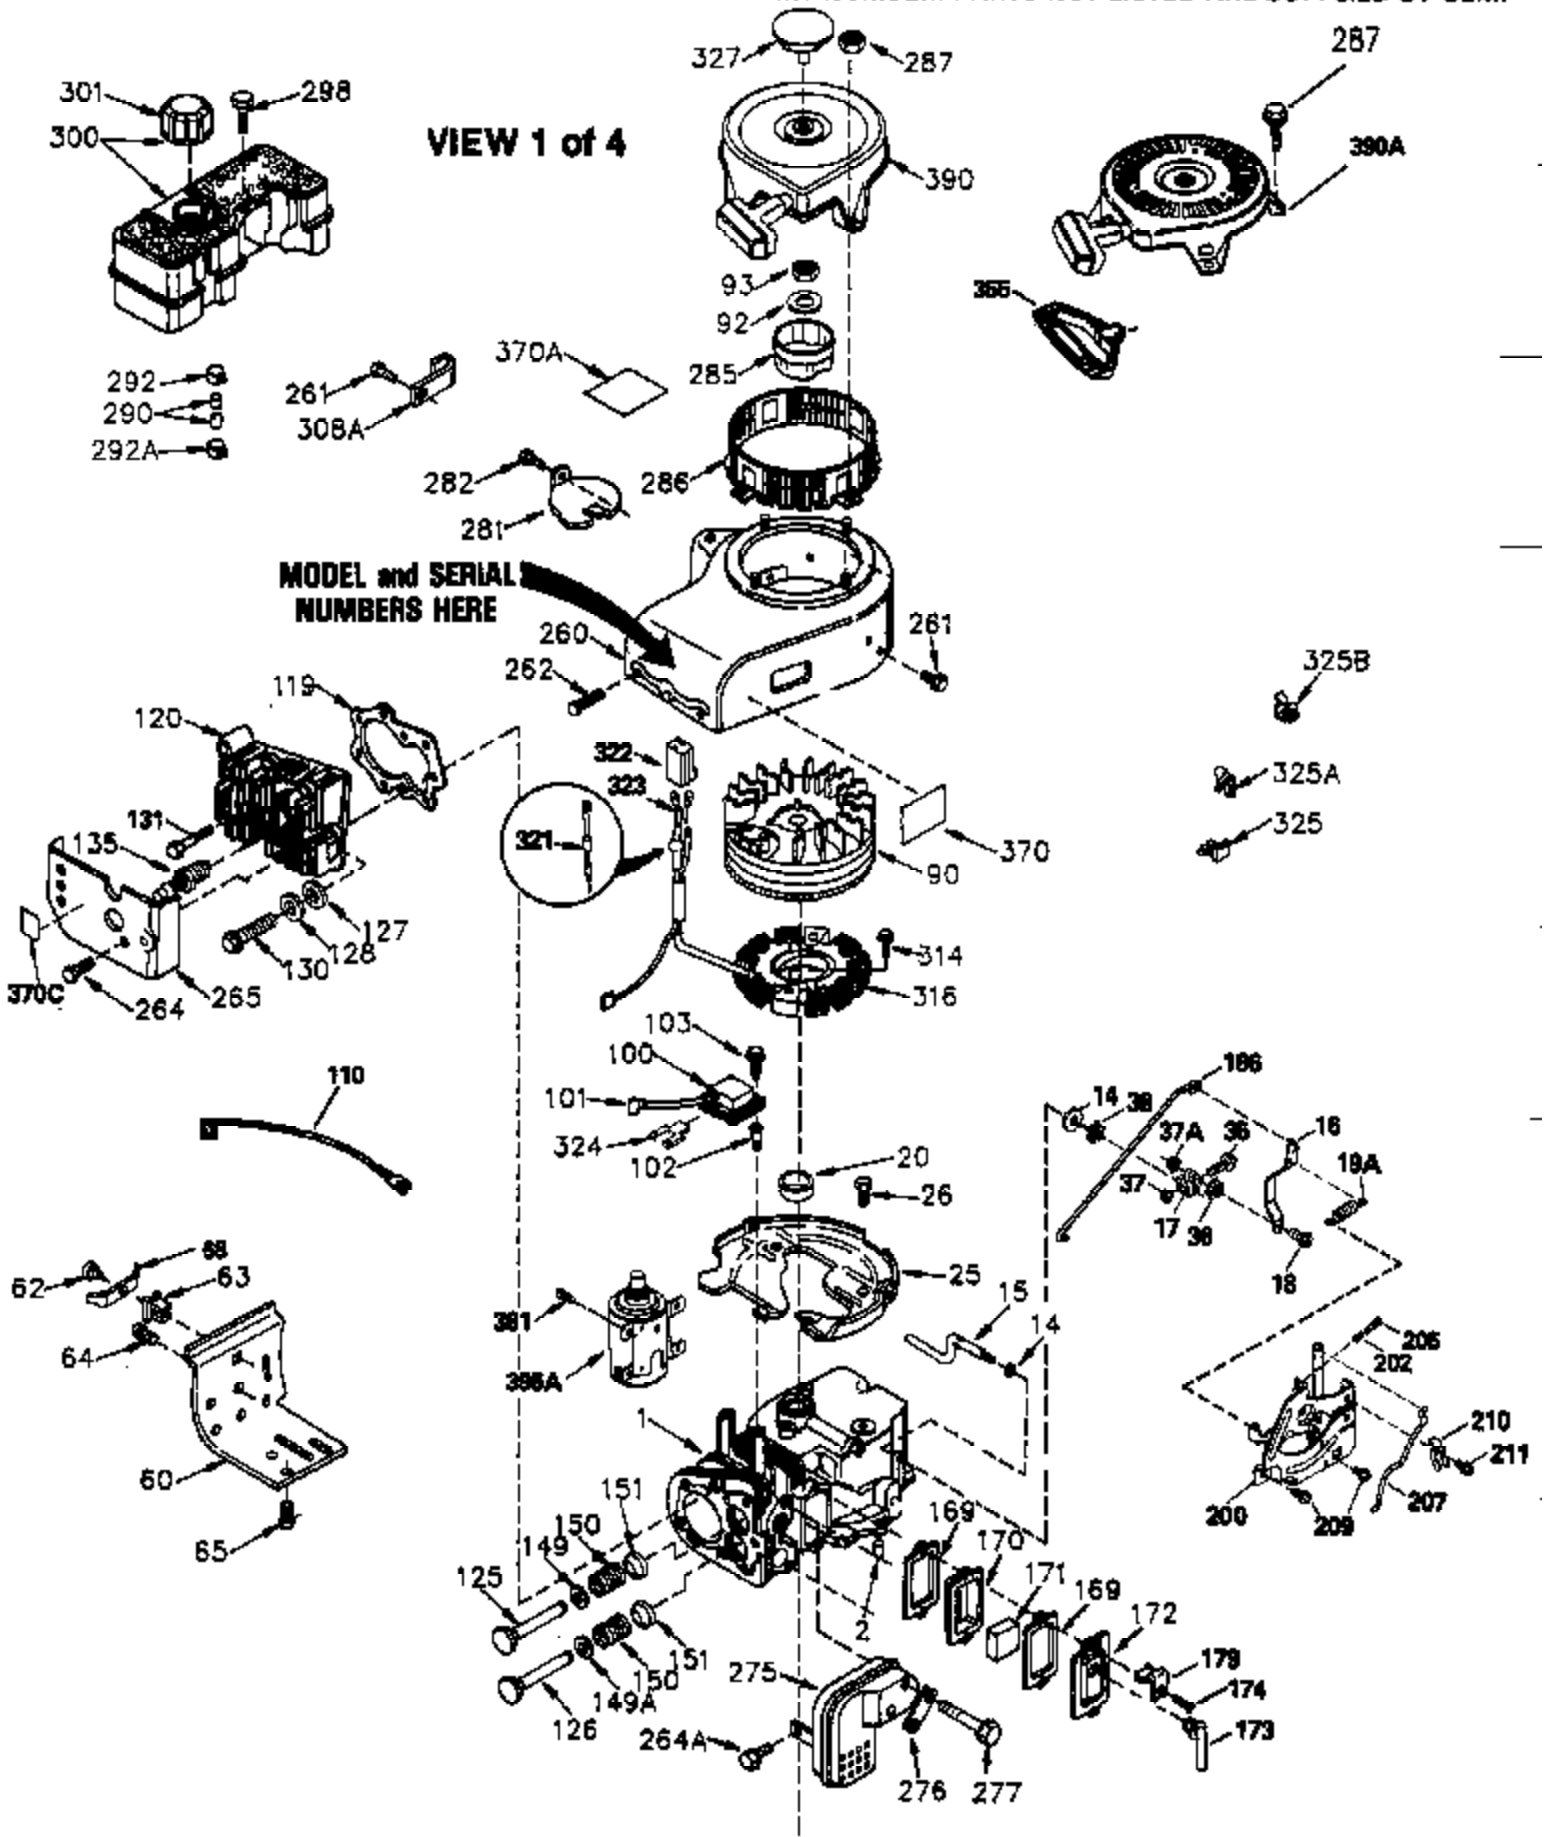

ILLUSTRATION SHOWS TYPICAL PARTS ONLY. ORDER BY PART NUMBER. PARTS NOT LISTED ARE SUPPLIED BY OEM.

Engine Parts List #1

Ref #	Part Number	Qty	Description
	1 35421	1	Cylinder (Incl. 2 & 20)
	2 27652	2	Dowel Pin
	14 28277	2	Washer
	15 35082	1	Governor Rod
	16 32651	1	Governor Lever
	17 29916	1	Governor Lever Clamp
	18 650548	1	Screw, 8-32 x 5/16"
	19A 35988	1	Extension Spring
	20 35319	1	Oil Seal
	25 35326	1	Blower Housing Baffle
	26 650561	2	Screw, 1/4-20 x 5/8"
	28 30322	1	Lock Nut, 8-32
	35 29826	1	Screw, 10-32 x 3/4"
	36 29918	1	Lock Washer
	37 29216	1	Lock Nut, 10-32
	38 29642	1	Retaining Ring
	51 35315A	1	Counterbalance Weight
	60 33273A	1	Blower Housing Extension
	64 30063	1	Screw, Torx T-30, 1/4-20 x 1/2"
	65 650128	1	Screw, 10-24 x 1/2"
	90 611091	1	Flywheel
	92 650880	1	Lock Washer
	93 650881	1	Flywheel Nut
	100 35135	1	Solid State Ignition
	101 610118	1	Spark Plug Cover
	102 650872	2	Solid State Mounting Stud
	103 650814	2	Screw, Torx T-15, 10-24 x 1"
	110 36225	1	Ground Wire
	119 34923A	1	* Cylinder Head Gasket
	120 34030A	1	Cylinder Head
	125 27878A	1	Exhaust Valve (Std.) (Incl. 151)
	125 27880A	1	Exhaust Valve (1/32" OS) (Incl. 151)
	126 34035	1	Intake Valve (Std.) (Incl. 151)
	126 34036	1	Intake Valve (1/32" OS) (Incl. 151)
	127 650691	9	Washer
	128 650690	9	Belleville Washer
	130 650694A	9	Screw, 5/16-18 x 2"
	135 33636	1	Resistor Spark Plug (RJ17LM)
	149A 35862	1	Valve Spring Cap
	149 27882	1	Valve Spring Cap
	150 27881	2	Valve Spring
	151 32581	2	Valve Spring Keeper
	169 27896A	2	* Valve Cover Gasket
	170 28423	1	Breather Body
	171 28424	1	Breather Element
	172 28425	1	Valve Cover
	173 35350	1	Breather Tube
	174 650128	2	Screw, 10-24 x 1/2"
	186 33860	1	Governor Link
	200 35956	1	Control Bracket (Incl. 203 & 204)
	203 36208	1	Compression Spring
	204 650960	1	Screw, 6-32 x 1-1/8"
	207 35989	1	Throttle Link
	209 650902	2	Screw, 10-32 x 7/16"
	210 27793	1	Conduit Clip
	211 28942	1	Screw, 10-32 x 3/8"
	238 650834	2	Screw, 10-32 x 1-17/32"
	245A 35404	1	Air Cleaner Filter