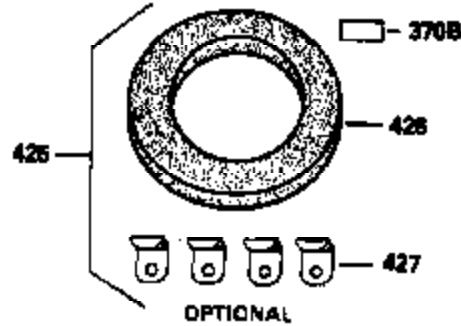

Ref #	Part Number	Qty	Description
400	33279G	1	* Gasket Set (Incl. items marked PK i n notes) Incl. part #'s 26756 (1), 27272A (2),27896A (2),27915A (1),29673 (1),33263 (1),33629 (1),34041A (1) ,34327A (1),34698A (1),34912 (1),34923A (1),35262 (1),35317 (1),35865 (1)
420	730225	1	SAE 30 4-Cycle Engine Oil (Quart)

ILLUSTRATION SHOWS TYPICAL PARTS ONLY. ORDER BY PART NUMBER. PARTS NOT LISTED ARE SUPPLIED BY OEM.

VIEW 3 of 4

Ref #	Part Number	Qty	Description
28	30322	1	Lock Nut, 8-32
51	35315A	1	Counterbalance Weight
64	30063	1	Screw, Torx T-30, 1/4-20 x 1/2"
203	36208	1	Compression Spring
204	650960	1	Screw, 6-32 x 1-1/8"
210	27793	1	Conduit Clip
211	28942	1	Screw, 10-32 x 3/8"
238	650834	2	Screw, 10-32 x 1-17/32"
245A	35404	1	Air Cleaner Filter

ILLUSTRATION SHOWS TYPICAL PARTS ONLY. ORDER BY PART NUMBER. PARTS NOT LISTED ARE SUPPLIED BY OEM.

STANDARD POINT IGNITION

VIEW 4 of 4

MUFFLER (QUIET)
(OPTIONAL)

OPTIONAL SPARK
ARRESTOR

DEBRIS SCREEN KIT
(OPTIONAL)

Ref #	Part Number	Qty	Description
16	32651	1	Governor Lever
19A	35988	1	Extension Spring
28	30322	1	Lock Nut, 8-32
51	35315A	1	Counterbalance Weight
92	650880	1	Lock Washer
93	650881	1	Flywheel Nut
103	650814	2	Screw, Torx T-15, 10-24 x 1"
186	33860	1	Governor Link
200	35956	1	Control Bracket (Incl. 203 & 204)
203	36208	1	Compression Spring
204	650960	1	Screw, 6-32 x 1-1/8"
209	650902	2	Screw, 10-32 x 7/16"
210	27793	1	Conduit Clip
211	28942	1	Screw, 10-32 x 3/8"
238	650834	2	Screw, 10-32 x 1-17/32"
245A	35404	1	Air Cleaner Filter
260	34094B	1	Blower Housing
261	650788	2	Screw, 5/16-18 x 3/4"
262	29747B	2	Screw, Torx T-40, 5/16-24 x 21/32"
286	35446	1	Starter Screen
287	29752	4	Nut & Lock Washer, 1/4-28
327	35392	1	Starter Plug
390	590671	1	Rewind Starter