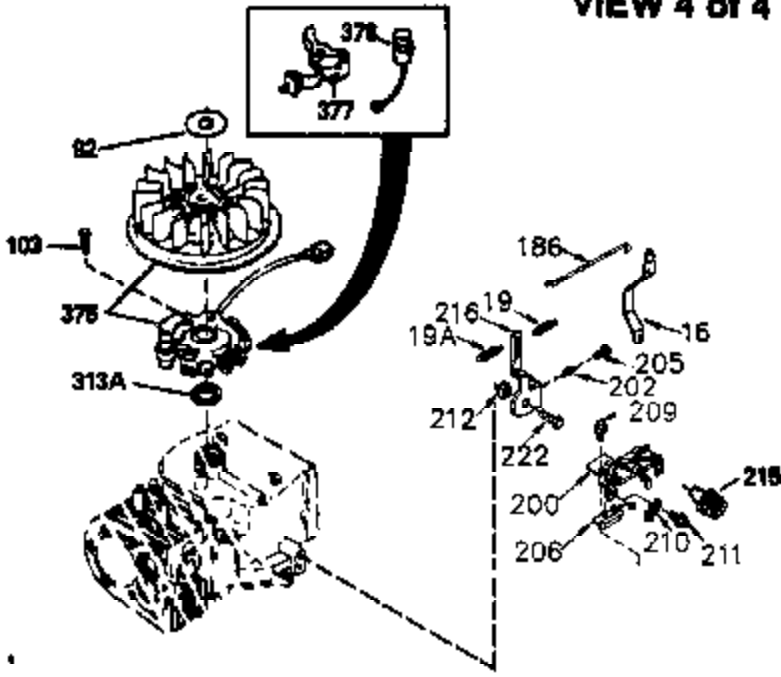

Ref #	Part Number	Qty	Description
400	33279G	1	* Gasket Set (Incl. items marked PK i n notes) Incl. part #'s 26756 (1), 27272A (2),27896A (2),27915A (1),29673 (1),33263 (1),33629 (1),34041A (1) ,34327A (1),34698A (1),34912 (1),34923A (1),35262 (1),35317 (1),35865 (1)
420	730225	1	SAE 30 4-Cycle Engine Oil (Quart)

ILLUSTRATION SHOWS TYPICAL PARTS ONLY. ORDER BY PART NUMBER. PARTS NOT LISTED ARE SUPPLIED BY OEM.

VIEW 3 of 4

Ref #	Part Number	Qty	Description
28	30322	1	Lock Nut, 8-32
51	35315A	1	Counterbalance Weight
64	30063	1	Screw, Torx T-30, 1/4-20 x 1/2"
203	36208	1	Compression Spring
204	650960	1	Screw, 6-32 x 1-1/8"
210	27793	1	Conduit Clip
211	28942	1	Screw, 10-32 x 3/8"
238	650834	2	Screw, 10-32 x 1-17/32"
245A	35404	1	Air Cleaner Filter

ILLUSTRATION SHOWS TYPICAL PARTS ONLY. ORDER BY PART NUMBER. PARTS NOT LISTED ARE SUPPLIED BY OEM.

STANDARD POINT IGNITION

VIEW 4 of 4

MUFFLER (QUIET)
(OPTIONAL)

OPTIONAL SPARK
ARRESTOR

DEBRIS SCREEN KIT
(OPTIONAL)

Ref #	Part Number	Qty	Description
16	32651	1	Governor Lever
19A	35988	1	Extension Spring
28	30322	1	Lock Nut, 8-32
51	35315A	1	Counterbalance Weight
92	650880	1	Lock Washer
93	650881	1	Flywheel Nut
103	650814	2	Screw, Torx T-15, 10-24 x 1"
186	33860	1	Governor Link
200	35956	1	Control Bracket (Incl. 203 & 204)
203	36208	1	Compression Spring
204	650960	1	Screw, 6-32 x 1-1/8"
209	650902	2	Screw, 10-32 x 7/16"
210	27793	1	Conduit Clip
211	28942	1	Screw, 10-32 x 3/8"
238	650834	2	Screw, 10-32 x 1-17/32"
245A	35404	1	Air Cleaner Filter
260	34094B	1	Blower Housing
261	650788	2	Screw, 5/16-18 x 3/4"
262	29747B	2	Screw, Torx T-40, 5/16-24 x 21/32"
286	35446	1	Starter Screen
287	29752	4	Nut & Lock Washer, 1/4-28
327	35392	1	Starter Plug
390	590671	1	Rewind Starter