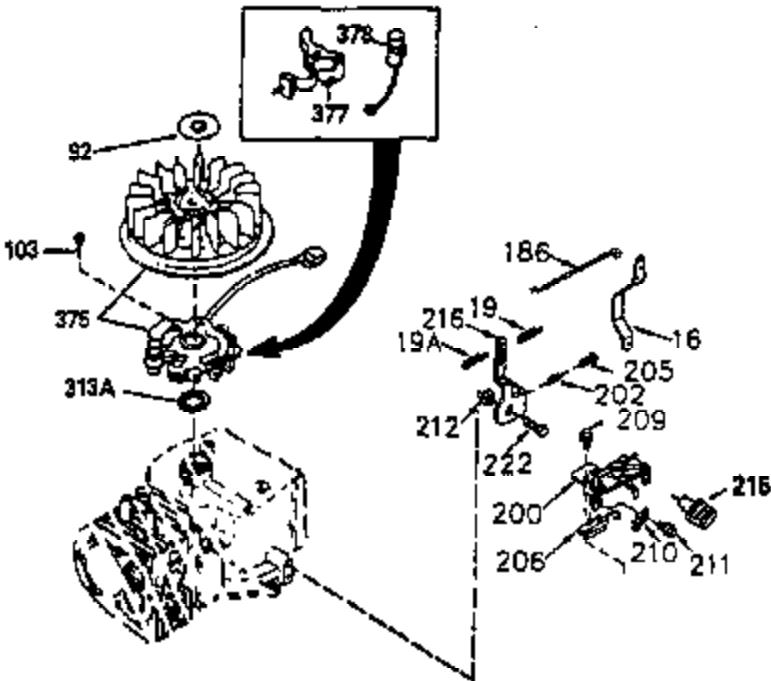

VIEW 4 OF 4
STANDARD POINT IGNITION