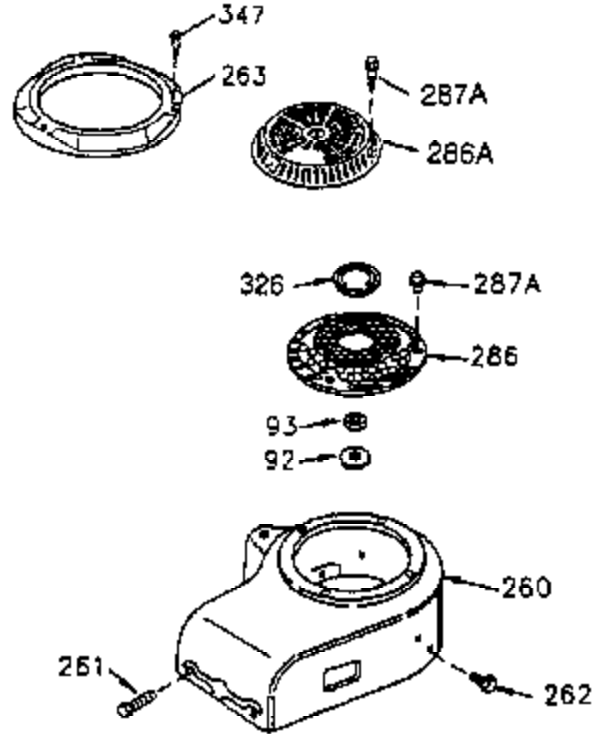

VIEW 4 OF 4
STANDARD POINT IGNITION