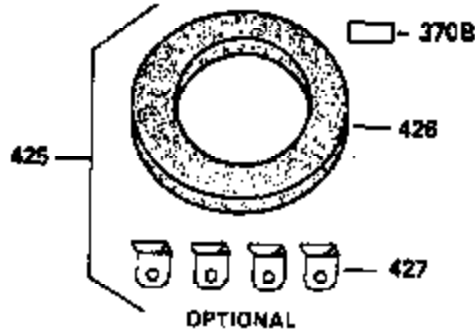

VIEW 3 OF 4

Ref #	Part Number	Qty	Description
46	650908	1	Connecting Rod Bolt
62	650760	1	Screw, 8-32 x 3/8"
63	28545	1	Grommet
66	30063	1	Screw, Torx T-30, 1/4-20 x 1/2"
68	33356	1	Ground Terminal
210	27793	1	Conduit Clip
211	28942	1	Screw, 10-32 x 3/8"
251A	650825	2	Nut & Lock Washer, 1/4-20
277	650729	2	Screw, 5/16-18 x 3-3/16"
314	650873	2	Screw, 1/4-20 x 3/4"
315	611104	1	Alternator Coil (3/5)(Incl. 321, 322 & 323)
321	611161	1	Diode
322	611142	1	Connector Body
323	611118	1	Terminal

VIEW 4 OF 4
STANDARD POINT IGNITION

**MUFFLER (QUIET)
 (OPTIONAL)**

OPTIONAL SPARK ARRESTOR

**DEBRIS SCREEN KIT
 (OPTIONAL)**

Ref #	Part Number	Qty	Description
	16 32651	1	Governor Lever
	19A 35988	1	Extension Spring
	46 650908	1	Connecting Rod Bolt
	92 650880	1	Lock Washer
	93 650881	1	Flywheel Nut
	103 650814	2	Screw, Torx T-15, 10-24 x 1"
	186 33860	1	Governor Link
	200 35956	1	Control Bracket (Incl. 203 & 204)
	209 650902	2	Screw, 10-32 x 7/16"
	210 27793	1	Conduit Clip
	211 28942	1	Screw, 10-32 x 3/8"
	251A 650825	2	Nut & Lock Washer, 1/4-20
	260 36292	1	Blower Housing
	261 650788	2	Screw, 5/16-18 x 3/4"
	262 29747B	2	Screw, Torx T-40, 5/16-24 x 21/32"
	263 35963	1	Trim Ring
	277 650729	2	Screw, 5/16-18 x 3-3/16"
	286 35962	1	Cup & Screen
	326 36210	1	Screen Plug
	347 650949	3	Screw, 10-32 x 9/16"
	370B 35274	1	Instruction Decal