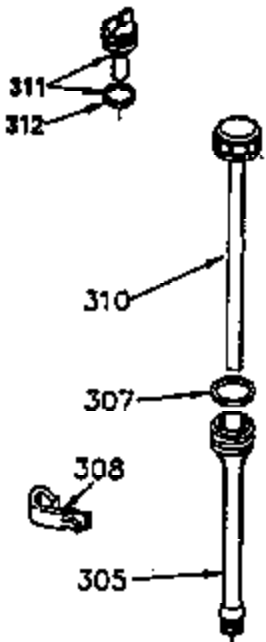

VIEW 2 OF 4

CONTINUED FROM PAGE 2

Engine Parts List #2

Ref #	Part Number	Qty	Description
30	35422A	1	Crankshaft
31	35327	1	Counterbalance Gear
40	35776	1	Piston, Pin & Ring Set (Std.)
40	35777	1	Piston, Pin & Ring Set (.010" OS)
40	35778	1	Piston, Pin & Ring Set (.020" OS)
41	35773	1	Piston & Pin Ass'y. (Std.) (Incl. 43)
41	35774	1	Piston & Pin Ass'y. (.010" OS) (Incl. 43)
41	35775	1	Piston & Pin Ass'y. (.020" OS) (Incl. 43)
42	35779	1	Ring Set (Std.)
42	35780	1	Ring Set (.010" OS)
42	35781	1	Ring Set (.020" OS)
43	35772	2	Piston Pin Retaining Ring
45	35330A	1	Connecting Rod Ass'y. (Incl. 46 & 47)
46	650908	1	Connecting Rod Bolt
47	650882	1	Connecting Rod Bolt
48	34034	2	Valve Lifter
50	35381	1	Camshaft (MCR)
51	35315A	1	Counterbalance Weight
52	31356	1	Oil Pump Ass'y.
69	35317	1	* Mounting Flange Gasket
70	35711A	1	Mounting Flange (Incl. 72, 75 & 80)
72	31927	1	Oil Drain Plug
75	35319	1	Oil Seal
80	35783	1	Governor Shaft
81	30590A	2	Washer
82	35378	1	Governor Gear Ass'y. (Incl. 81)
83	30588A	1	Governor Spool
84	29193	2	Retaining Ring
86	650833	7	Screw, 1/4-20 x 1-3/16"
88	31707A	1	Spacer (Incl. 81)
89	32589	1	Flywheel Key
123	33261	1	Intake Pipe Brace
124	650738	3	Screw, 1/4-20 x 5/8"
178	29752	2	Nut & Lock Washer, 1/4-28
182	30088A	2	Screw, 1/4-28 x 1"
184	33263	1	* Carburetor To Intake Pipe Gasket
185	34926	1	Intake Pipe
223	650378	2	Screw, Torx T-30, 5/16-18 x 1-1/8"
224	27915A	1	* Intake Pipe Gasket
238	650834	2	Screw, 10-32 x 1-17/32"
239	33629	1	* Air Cleaner Gasket
240	35538B	1	Air Cleaner Body (Incl. 239)
245A	35404	1	Air Cleaner Filter
245	35403	1	Air Cleaner Filter (Incl. 251A)
250	35961	1	Air Cleaner Cover
251	650886	2	Wing Nut, 1/4-20
251A	650825	2	Nut & Lock Washer, 1/4-20
305	35574	1	Oil Fill Tube
307	35499	1	"O" Ring
308	35437	1	Fill Tube Clip
310	35576	1	Dipstick
380	632588	1	Carburetor (Incl. 184)
400	33279G	1	* Gasket Set (Incl. items marked PK in notes) Incl. part #'s 26756 (1), 27272A (2), 27896A (2), 27915A (1), 29673 (1), 33263 (1), 33629 (1), 34041A (1), 34327A (1), 34698A (1), 34912 (1), 34923A (1), 35262 (1), 35317 (1), 35865 (1)
420	730225	1	SAE 30 4-Cycle Engine Oil (Quart)