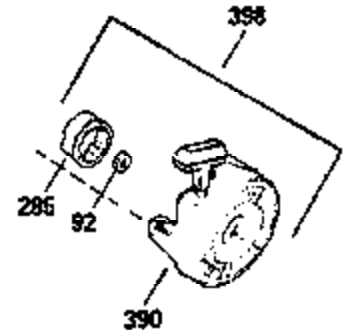

VIEW 3 OF 4

Ref #	Part Number	Qty	Description
46	650908	1	Connecting Rod Bolt
62	650760	1	Screw, 8-32 x 3/8"
63	28545	1	Grommet
66	30063	1	Screw, Torx T-30, 1/4-20 x 1/2"
68	33356	1	Ground Terminal
210	27793	1	Conduit Clip
211	28942	1	Screw, 10-32 x 3/8"
251A	650825	2	Nut & Lock Washer, 1/4-20
277	650729	2	Screw, 5/16-18 x 3-3/16"
314	650873	2	Screw, 1/4-20 x 3/4"
315	611104	1	Alternator Coil (3/5)(Incl. 321, 322 & 323)
321	611161	1	Diode
322	611142	1	Connector Body
323	611118	1	Terminal

VIEW 4 OF 4
STANDARD POINT IGNITION

**MUFFLER (QUIET)
 (OPTIONAL)**

OPTIONAL SPARK ARRESTOR

**DEBRIS SCREEN KIT
 (OPTIONAL)**

Ref #	Part Number	Qty	Description
	16 32651	1	Governor Lever
	19A 35988	1	Extension Spring
	46 650908	1	Connecting Rod Bolt
	92 650880	1	Lock Washer
	93 650881	1	Flywheel Nut
	103 650814	2	Screw, Torx T-15, 10-24 x 1"
	186 33860	1	Governor Link
	200 35956	1	Control Bracket (Incl. 203 & 204)
	209 650902	2	Screw, 10-32 x 7/16"
	210 27793	1	Conduit Clip
	211 28942	1	Screw, 10-32 x 3/8"
	251A 650825	2	Nut & Lock Washer, 1/4-20
	260 36292	1	Blower Housing
	261 650788	2	Screw, 5/16-18 x 3/4"
	262 29747B	2	Screw, Torx T-40, 5/16-24 x 21/32"
	263 35963	1	Trim Ring
	277 650729	2	Screw, 5/16-18 x 3-3/16"
	286 35962	1	Cup & Screen
	326 36210	1	Screen Plug
	347 650949	3	Screw, 10-32 x 9/16"
	370B 35274	1	Instruction Decal