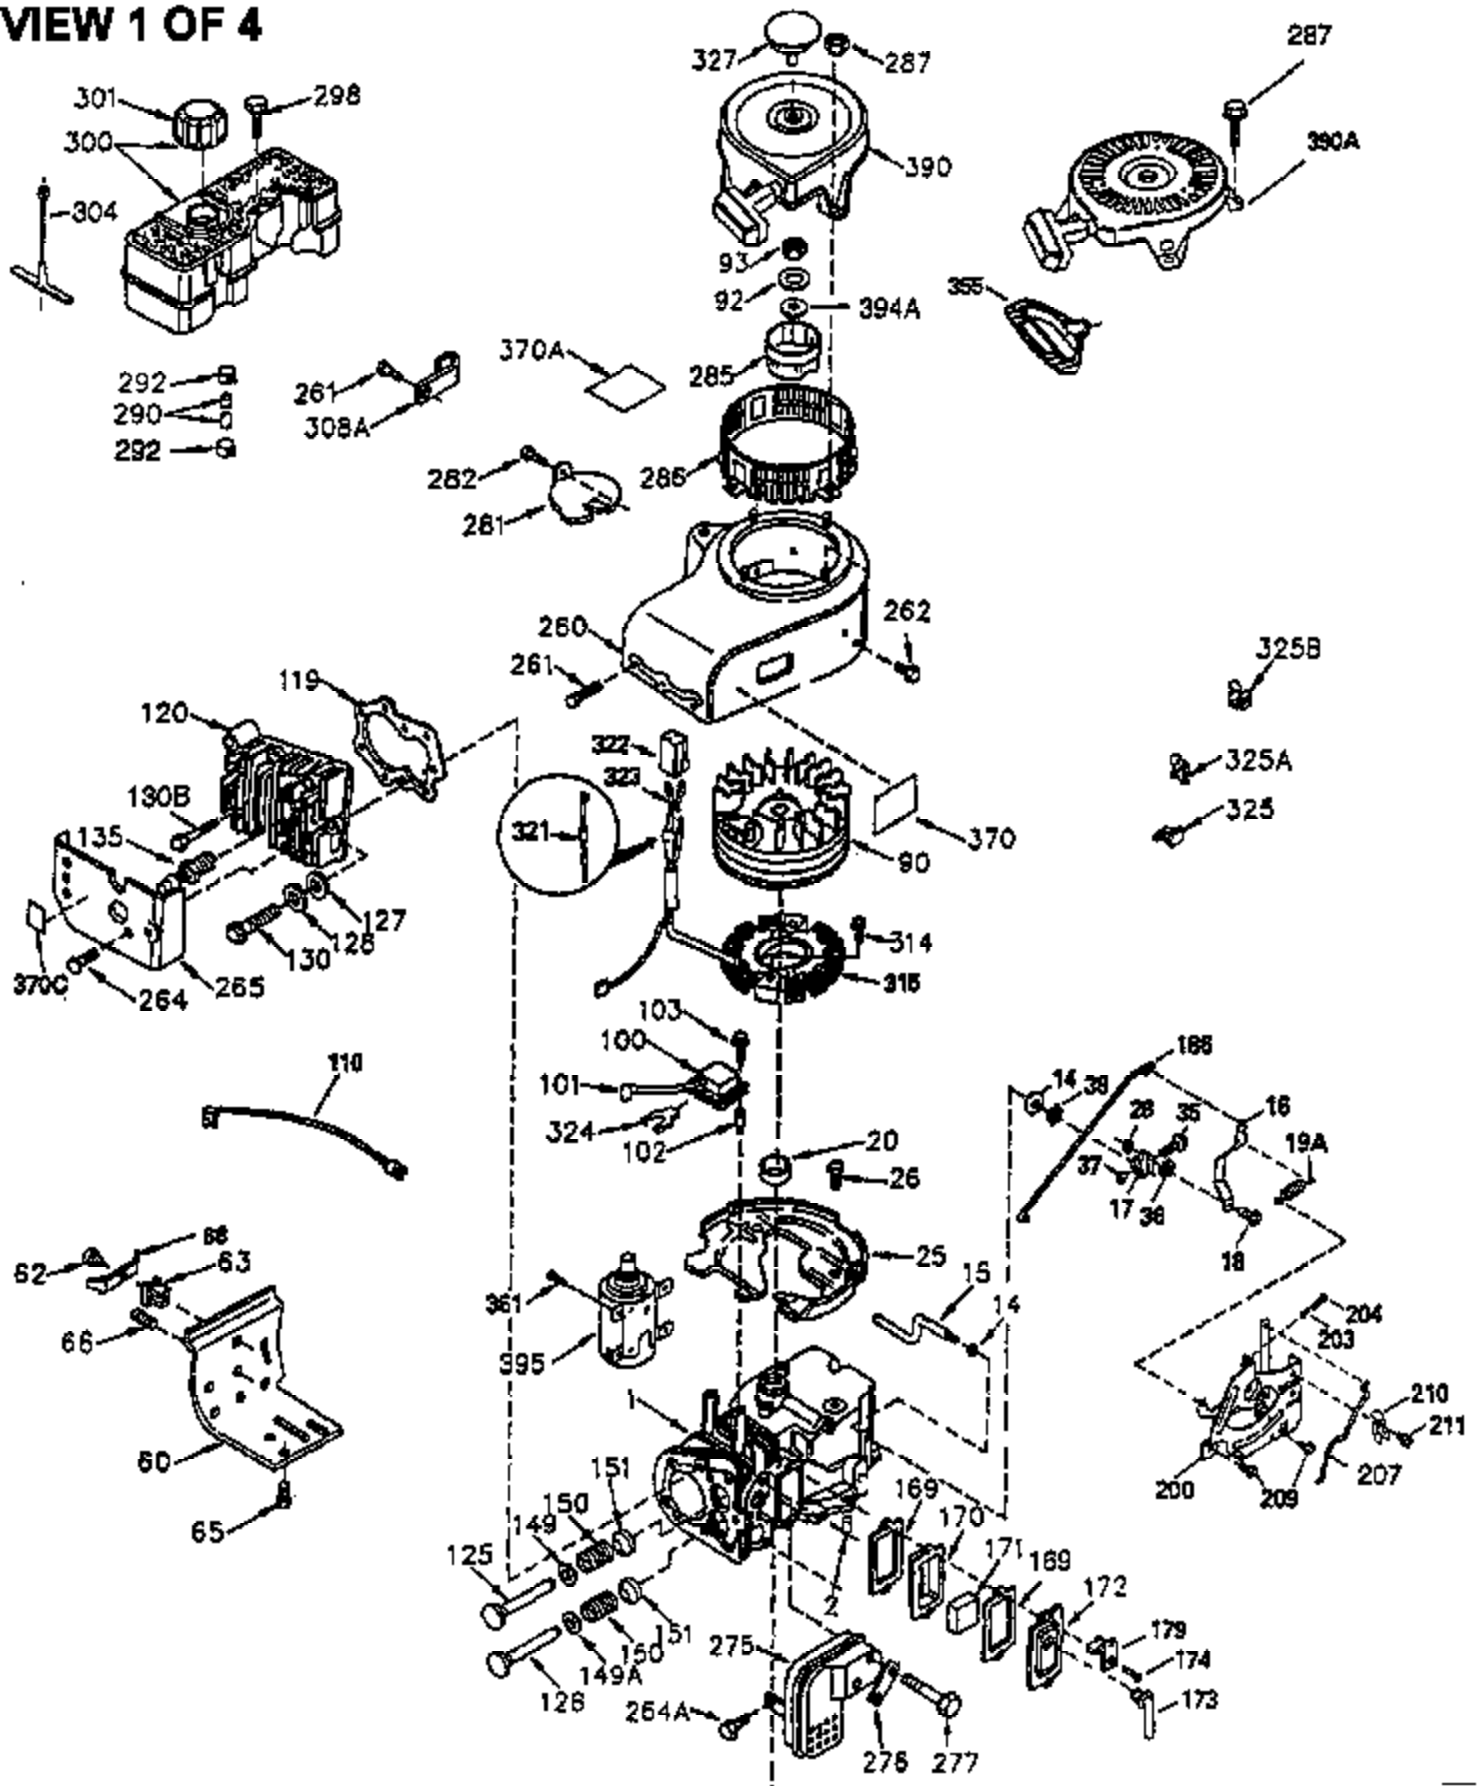

ILLUSTRATION SHOWS TYPICAL PARTS ONLY. ORDER BY PART NUMBER. PARTS NOT LISTED ARE SUPPLIED BY OEM.

VIEW 1 OF 4

CONTINUED ON PAGE 3

Engine Parts List #1

Ref #	Part Number	Qty	Description
	1 35421	1	Cylinder (Incl. 2 & 20)
	2 27652	2	Dowel Pin
	14 28277	2	Washer
	15 35082	1	Governor Rod
	16 32651	1	Governor Lever
	17 29916	1	Governor Lever Clamp
	18 650548	1	Screw, 8-32 x 5/16"
	19A 35988	1	Extension Spring
	20 35319	1	Oil Seal
	25 35424	1	Blower Housing Baffle
	26 650561	2	Screw, 1/4-20 x 5/8"
	28 30322	1	Lock Nut, 8-32
	35 29826	1	Screw, 10-32 x 3/4"
	36 29918	1	Lock Washer
	37 29216	1	Lock Nut, 10-32
	38 29642	1	Retaining Ring
	46 650908	1	Connecting Rod Bolt
	60 33273A	1	Blower Housing Extension
	62 650760	1	Screw, 8-32 x 3/8"
	63 28545	1	Grommet
	65 650128	1	Screw, 10-24 x 1/2"
	66 30063	1	Screw, Torx T-30, 1/4-20 x 1/2"
	68 33356	1	Ground Terminal
	90 611094	1	Flywheel
	92 650880	1	Lock Washer
	93 650881	1	Flywheel Nut
	100 35135	1	Solid State Ignition
	101 610118	1	Spark Plug Cover
	102 650872	2	Solid State Mounting Stud
	103 650814	2	Screw, Torx T-15, 10-24 x 1"
	110 35349	1	Ground Wire
	119 34923A	1	* Cylinder Head Gasket
	120 34030A	1	Cylinder Head
	125 27878A	1	Exhaust Valve (Std.) (Incl. 151)
	125 27880A	1	Exhaust Valve (1/32" OS) (Incl. 151)
	126 34035	1	Intake Valve (Std.) (Incl. 151)
	126 34036	1	Intake Valve (1/32" OS) (Incl. 151)
	127 650691	9	Washer
	128 650690	9	Belleville Washer
	130 650694A	9	Screw, 5/16-18 x 2"
	135 33636	1	Resistor Spark Plug (RJ17LM)
	149A 35862	1	Valve Spring Cap
	149 27882	1	Valve Spring Cap
	150 27881	2	Valve Spring
	151 32581	2	Valve Spring Keeper
	169 27896A	2	* Valve Cover Gasket
	170 28423	1	Breather Body
	171 28424	1	Breather Element
	172 28425	1	Valve Cover
	173 35350	1	Breather Tube
	174 650128	2	Screw, 10-24 x 1/2"
	186 33860	1	Governor Link
	200 35956	1	Control Bracket (Incl. 203 & 204)
	203 36208	1	Compression Spring
	204 650960	1	Screw, 6-32 x 1-1/8"
	207 35989	1	Throttle Link
	209 650902	2	Screw, 10-32 x 7/16"
	210 27793	1	Conduit Clip