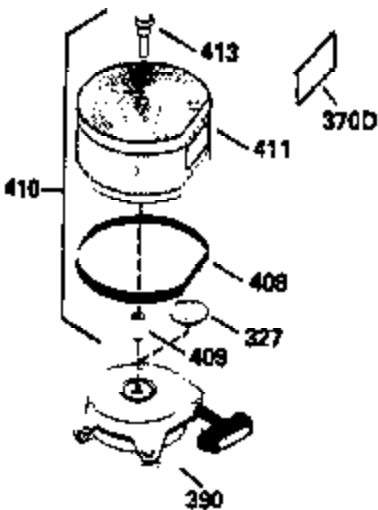

VIEW 3 OF 4

Ref #	Part Number	Qty	Description
46	650908	1	Connecting Rod Bolt
62	650760	1	Screw, 8-32 x 3/8"
63	28545	1	Grommet
66	30063	1	Screw, Torx T-30, 1/4-20 x 1/2"
68	33356	1	Ground Terminal
210	27793	1	Conduit Clip
211	28942	1	Screw, 10-32 x 3/8"
251A	650825	2	Nut & Lock Washer, 1/4-20
277	650729	2	Screw, 5/16-18 x 3-3/16"
314	650873	2	Screw, 1/4-20 x 3/4"
315	611104	1	Alternator Coil (3/5)(Incl. 321, 322 & 323)
321	611161	1	Diode
322	611142	1	Connector Body
323	611118	1	Terminal

VIEW 4 OF 4
STANDARD POINT IGNITION

**MUFFLER (QUIET)
 (OPTIONAL)**

OPTIONAL SPARK ARRESTOR

**DEBRIS SCREEN KIT
 (OPTIONAL)**

Ref #	Part Number	Qty	Description
	16 32651	1	Governor Lever
	19A 35988	1	Extension Spring
	46 650908	1	Connecting Rod Bolt
	92 650880	1	Lock Washer
	93 650881	1	Flywheel Nut
	103 650814	2	Screw, Torx T-15, 10-24 x 1"
	186 33860	1	Governor Link
	200 35956	1	Control Bracket (Incl. 203 & 204)
	209 650902	2	Screw, 10-32 x 7/16"
	210 27793	1	Conduit Clip
	211 28942	1	Screw, 10-32 x 3/8"
	251A 650825	2	Nut & Lock Washer, 1/4-20
	260 36292	1	Blower Housing
	261 650788	2	Screw, 5/16-18 x 3/4"
	262 29747B	2	Screw, Torx T-40, 5/16-24 x 21/32"
	263 35963	1	Trim Ring
	277 650729	2	Screw, 5/16-18 x 3-3/16"
	286 35962	1	Cup & Screen
	326 36210	1	Screen Plug
	347 650949	3	Screw, 10-32 x 9/16"
	370B 35274	1	Instruction Decal