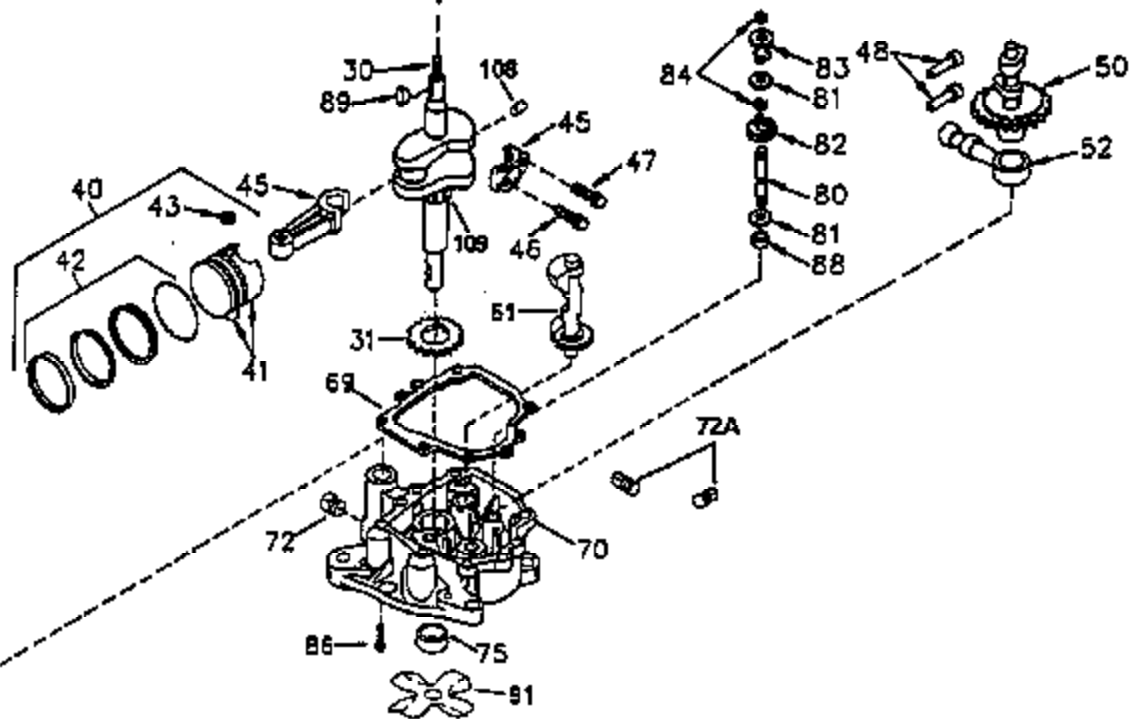

VIEW 2 OF 4

CONTINUED FROM PAGE 2

Engine Parts List #2

Ref #	Part Number	Qty	Description
30	35422A	1	Crankshaft
31	35327	1	Counterbalance Gear
40	35776	1	Piston, Pin & Ring Set (Std.)
40	35777	1	Piston, Pin & Ring Set (.010" OS)
40	35778	1	Piston, Pin & Ring Set (.020" OS)
41	35773	1	Piston & Pin Ass'y. (Std.) (Incl. 43)
41	35774	1	Piston & Pin Ass'y. (.010" OS) (Incl. 43)
41	35775	1	Piston & Pin Ass'y. (.020" OS) (Incl. 43)
42	35779	1	Ring Set (Std.)
42	35780	1	Ring Set (.010" OS)
42	35781	1	Ring Set (.020" OS)
43	35772	2	Piston Pin Retaining Ring
45	35330A	1	Connecting Rod Ass'y. (Incl. 46 & 47)
46	650908	1	Connecting Rod Bolt
47	650882	1	Connecting Rod Bolt
48	34034	2	Valve Lifter
50	35381	1	Camshaft (MCR)
51	35315A	1	Counterbalance Weight
52	31356	1	Oil Pump Ass'y.
69	35317	1	* Mounting Flange Gasket
70	35711A	1	Mounting Flange (Incl. 72, 75 & 80)
72	31927	1	Oil Drain Plug
75	35319	1	Oil Seal
80	35783	1	Governor Shaft
81	30590A	2	Washer
82	35378	1	Governor Gear Ass'y. (Incl. 81)
83	30588A	1	Governor Spool
84	29193	2	Retaining Ring
86	650833	7	Screw, 1/4-20 x 1-3/16"
88	31707A	1	Spacer (Incl. 81)
89	32589	1	Flywheel Key
123	33261	1	Intake Pipe Brace
124	650738	3	Screw, 1/4-20 x 5/8"
178	29752	2	Nut & Lock Washer, 1/4-28
182	30088A	2	Screw, 1/4-28 x 1"
184	33263	1	* Carburetor To Intake Pipe Gasket
185	34926	1	Intake Pipe
223	650378	2	Screw, Torx T-30, 5/16-18 x 1-1/8"
224	27915A	1	* Intake Pipe Gasket
238	650834	2	Screw, 10-32 x 1-17/32"
239	33629	1	* Air Cleaner Gasket
240	35538B	1	Air Cleaner Body (Incl. 239)
245A	35404	1	Air Cleaner Filter
245	35403	1	Air Cleaner Filter (Incl. 251A)
250	35961	1	Air Cleaner Cover
251	650886	2	Wing Nut, 1/4-20
251A	650825	2	Nut & Lock Washer, 1/4-20
305	35574	1	Oil Fill Tube
307	35499	1	"O" Ring
308	35437	1	Fill Tube Clip
310	35576	1	Dipstick
380	632588	1	Carburetor (Incl. 184)
400	33279G	1	* Gasket Set (Incl. items marked PK in notes) Incl. part #'s 26756 (1), 27272A (2), 27896A (2), 27915A (1), 29673 (1), 33263 (1), 33629 (1), 34041A (1), 34327A (1), 34698A (1), 34912 (1), 34923A (1), 35262 (1), 35317 (1), 35865 (1)
420	730225	1	SAE 30 4-Cycle Engine Oil (Quart)