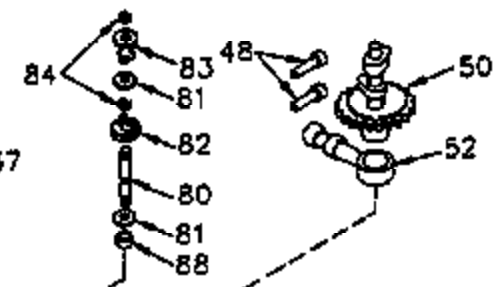

VIEW 2 OF 4

CONTINUED FROM PAGE 2

Engine Parts List #2

Ref #	Part Number	Qty	Description
30	35422A	1	Crankshaft
31	35327	1	Counterbalance Gear
40	35776	1	Piston, Pin & Ring Set (Std.)
40	35777	1	Piston, Pin & Ring Set (.010" OS)
40	35778	1	Piston, Pin & Ring Set (.020" OS)
41	35773	1	Piston & Pin Ass'y. (Std.) (Incl. 43)
41	35774	1	Piston & Pin Ass'y. (.010" OS) (Incl. 43)
41	35775	1	Piston & Pin Ass'y. (.020" OS) (Incl. 43)
42	35779	1	Ring Set (Std.)
42	35780	1	Ring Set (.010" OS)
42	35781	1	Ring Set (.020" OS)
43	35772	2	Piston Pin Retaining Ring
45	35330A	1	Connecting Rod Ass'y. (Incl. 46 & 47)
46	650908	1	Connecting Rod Bolt
47	650882	1	Connecting Rod Bolt
48	34034	2	Valve Lifter
50	35381	1	Camshaft (MCR)
51	35315A	1	Counterbalance Weight
52	31356	1	Oil Pump Ass'y.
64	650990	1	Screw, 5/16-18 x 15/32"
69	35317	1	* Mounting Flange Gasket
70	35711A	1	Mounting Flange (Incl. 72, 75 & 80)
72	31927	1	Oil Drain Plug
75	35319	1	Oil Seal
80	35783	1	Governor Shaft
81	30590A	2	Washer
82	35378	1	Governor Gear Ass'y. (Incl. 81)
83	30588A	1	Governor Spool
84	29193	2	Retaining Ring
86	650833	7	Screw, 1/4-20 x 1-3/16"
88	31707A	1	Spacer (Incl. 81)
89	32589	1	Flywheel Key
123	33261	1	Intake Pipe Brace
124	650738	3	Screw, 1/4-20 x 5/8"
178	29752	2	Nut & Lock Washer, 1/4-28
182	30088A	2	Screw, 1/4-28 x 1"
184	33263	1	* Carburetor To Intake Pipe Gasket
185	34926	1	Intake Pipe
223	650378	2	Screw, Torx T-30, 5/16-18 x 1-1/8"
224	27915A	1	* Intake Pipe Gasket
238	650834	2	Screw, 10-32 x 1-17/32"
239	33629	1	* Air Cleaner Gasket
240	35538B	1	Air Cleaner Body (Incl. 239)
245A	35404	1	Air Cleaner Filter
245	35403	1	Air Cleaner Filter (Incl. 251A)
250	35961	1	Air Cleaner Cover
251A	650825	2	Nut & Lock Washer, 1/4-20
251	650886	2	Wing Nut, 1/4-20
290	29774	1	Fuel Line
292	26460	2	Fuel Line Clamp
296	34279B	1	Fuel Filter (Incl. 292)
305	35574	1	Oil Fill Tube
307	35499	1	"O" Ring
308	35437	1	Fill Tube Clip
310	35576	1	Dipstick
322A	610824	1	Connector Body
380	632692	1	Carburetor (Incl. 184)