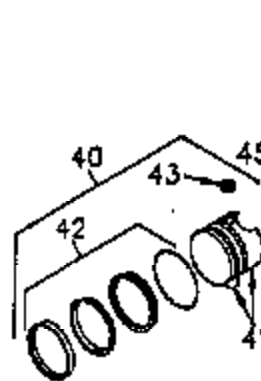

VIEW 2 OF 4

CONTINUED FROM PAGE 2

Engine Parts List #2

Ref #	Part Number	Qty	Description
30	35422A	1	Crankshaft
31	35327	1	Counterbalance Gear
40	35776	1	Piston, Pin & Ring Set (Std.)
40	35777	1	Piston, Pin & Ring Set (.010" OS)
40	35778	1	Piston, Pin & Ring Set (.020" OS)
41	35773	1	Piston & Pin Ass'y. (Std.) (Incl. 43)
41	35774	1	Piston & Pin Ass'y. (.010" OS) (Incl. 43)
41	35775	1	Piston & Pin Ass'y. (.020" OS) (Incl. 43)
42	35779	1	Ring Set (Std.)
42	35780	1	Ring Set (.010" OS)
42	35781	1	Ring Set (.020" OS)
43	35772	2	Piston Pin Retaining Ring
45	35330A	1	Connecting Rod Ass'y. (Incl. 46 & 47)
46	650908	1	Connecting Rod Bolt
47	650882	1	Connecting Rod Bolt
48	34034	2	Valve Lifter
50	35381	1	Camshaft (MCR)
51	35315A	1	Counterbalance Weight
52	31356	1	Oil Pump Ass'y.
64	650990	1	Screw, 5/16-18 x 15/32"
69	35317	1	* Mounting Flange Gasket
70	35711A	1	Mounting Flange (Incl. 72, 75 & 80)
72	31927	1	Oil Drain Plug
75	35319	1	Oil Seal
80	35783	1	Governor Shaft
81	30590A	2	Washer
82	35378	1	Governor Gear Ass'y. (Incl. 81)
83	30588A	1	Governor Spool
84	29193	2	Retaining Ring
86	650833	7	Screw, 1/4-20 x 1-3/16"
88	31707A	1	Spacer (Incl. 81)
89	32589	1	Flywheel Key
123	33261	1	Intake Pipe Brace
124	650738	3	Screw, 1/4-20 x 5/8"
178	29752	2	Nut & Lock Washer, 1/4-28
182	30088A	2	Screw, 1/4-28 x 1"
184	33263	1	* Carburetor To Intake Pipe Gasket
185	34926	1	Intake Pipe
223	650378	2	Screw, Torx T-30, 5/16-18 x 1-1/8"
224	27915A	1	* Intake Pipe Gasket
238	650834	2	Screw, 10-32 x 1-17/32"
239	33629	1	* Air Cleaner Gasket
240	35538B	1	Air Cleaner Body (Incl. 239)
245A	35404	1	Air Cleaner Filter
245	35403	1	Air Cleaner Filter (Incl. 251A)
250	35961	1	Air Cleaner Cover
251A	650825	2	Nut & Lock Washer, 1/4-20
251	650886	2	Wing Nut, 1/4-20
290	29774	1	Fuel Line
292	26460	2	Fuel Line Clamp
296	34279B	1	Fuel Filter (Incl. 292)
305	35574	1	Oil Fill Tube
307	35499	1	"O" Ring
308	35437	1	Fill Tube Clip
310	35576	1	Dipstick
322A	610824	1	Connector Body
380	632692	1	Carburetor (Incl. 184)