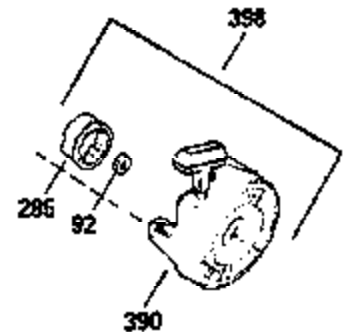

### VIEW 3 OF 4

Ref #	Part Number	Qty	Description
46	650908	1	Connecting Rod Bolt
64	650990	1	Screw, 5/16-18 x 15/32"
210	27793	1	Conduit Clip
211	28942	1	Screw, 10-32 x 3/8"
251A	650825	2	Nut & Lock Washer, 1/4-20
277	650729	2	Screw, 5/16-18 x 3-3/16"
314	650873	2	Screw, 1/4-20 x 3/4"
315	611097	1	Alternator Coil (7 Amp)(Incl. 322,322 A&323)
319	650735	2	Screw, 10-24 x 3/8"
320	611098A	1	Regulator
322	610921	1	Connector Body
322A	610824	1	Connector Body
323	610922	1	Terminal

## Engine Parts List #4

Ref #	Part Number	Qty	Description
	16 36494	1	Governor Lever
	19A 36495	1	Extension Spring
	46 650908	1	Connecting Rod Bolt
	64 650990	1	Screw, 5/16-18 x 15/32"
	92 650880	1	Lock Washer
	93 650881	1	Flywheel Nut
	103 650814	2	Screw, Torx T-15, 10-24 x 1"
	186 33860	1	Governor Link
	200 35956	1	Control Bracket (Incl. 203 & 204)
	209 650902	2	Screw, 10-32 x 7/16"
	210 27793	1	Conduit Clip
	211 28942	1	Screw, 10-32 x 3/8"
	251A 650825	2	Nut & Lock Washer, 1/4-20
	260 36292	1	Blower Housing
	261 650788	2	Screw, 5/16-18 x 3/4"
	262 29747B	2	Screw, Torx T-40, 5/16-24 x 21/32"
	263 35963	1	Trim Ring
	277 650729	2	Screw, 5/16-18 x 3-3/16"
	286 35962	1	Screen & Cup
	322A 610824	1	Connector Body
	326 36210	1	Screen Plug
	347 650949	3	Screw, 10-32 x 9/16"