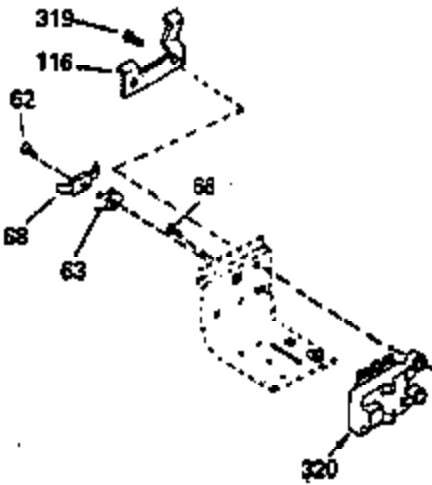

VIEW 3 OF 4

Ref #	Part Number	Qty	Description
46	650908	1	Connecting Rod Bolt
64	650990	1	Screw, 5/16-18 x 15/32"
210	27793	1	Conduit Clip
211	28942	1	Screw, 10-32 x 3/8"
251A	650825	2	Nut & Lock Washer, 1/4-20
277	650729	2	Screw, 5/16-18 x 3-3/16"
314	650873	2	Screw, 1/4-20 x 3/4"
315	611097	1	Alternator Coil (7 Amp)(Incl. 322,322 A&323)
319	650735	2	Screw, 10-24 x 3/8"
320	611098A	1	Regulator
322	610921	1	Connector Body
322A	610824	1	Connector Body
323	610922	1	Terminal