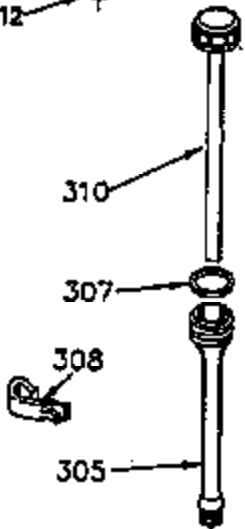

VIEW 2 OF 4

CONTINUED FROM PAGE 2

Engine Parts List #2

Ref #	Part Number	Qty	Description
30	35422A	1	Crankshaft
31	35327	1	Counterbalance Gear
40	35776	1	Piston, Pin & Ring Set (Std.)
40	35777	1	Piston, Pin & Ring Set (.010" OS)
40	35778	1	Piston, Pin & Ring Set (.020" OS)
41	35773	1	Piston & Pin Ass'y. (Std.) (Incl. 43)
41	35774	1	Piston & Pin Ass'y. (.010" OS) (Incl. 43)
41	35775	1	Piston & Pin Ass'y. (.020" OS) (Incl. 43)
42	35779	1	Ring Set (Std.)
42	35780	1	Ring Set (.010" OS)
42	35781	1	Ring Set (.020" OS)
43	35772	2	Piston Pin Retaining Ring
45	35330A	1	Connecting Rod Ass'y. (Incl. 46 & 47)
46	650908	1	Connecting Rod Bolt
47	650882	1	Connecting Rod Bolt
48	34034	2	Valve Lifter
50	35381	1	Camshaft (MCR)
51	35315A	1	Counterbalance Weight
52	31356	1	Oil Pump Ass'y.
64	650990	1	Screw, 5/16-18 x 15/32"
69	35317	1	* Mounting Flange Gasket
70	35711A	1	Mounting Flange (Incl. 72, 75 & 80)
72	31927	1	Oil Drain Plug
75	35319	1	Oil Seal
80	35783	1	Governor Shaft
81	30590A	2	Washer
82	35378	1	Governor Gear Ass'y. (Incl. 81)
83	30588A	1	Governor Spool
84	29193	2	Retaining Ring
86	650833	7	Screw, 1/4-20 x 1-3/16"
88	31707A	1	Spacer (Incl. 81)
89	32589	1	Flywheel Key
123	33261	1	Intake Pipe Brace
124	650738	3	Screw, 1/4-20 x 5/8"
178	29752	2	Nut & Lock Washer, 1/4-28
182	30088A	2	Screw, 1/4-28 x 1"
184	33263	1	* Carburetor To Intake Pipe Gasket
185	34926	1	Intake Pipe
223	650378	2	Screw, Torx T-30, 5/16-18 x 1-1/8"
224	27915A	1	* Intake Pipe Gasket
238	650834	2	Screw, 10-32 x 1-17/32"
239	33629	1	* Air Cleaner Gasket
240	35538B	1	Air Cleaner Body (Incl. 239)
245A	35404	1	Air Cleaner Filter
245	35403	1	Air Cleaner Filter (Incl. 251A)
250	35961	1	Air Cleaner Cover
251A	650825	2	Nut & Lock Washer, 1/4-20
251	650886	2	Wing Nut, 1/4-20
290	29774	1	Fuel Line
292	26460	2	Fuel Line Clamp
296	34279B	1	Fuel Filter (Incl. 292)
305	35574	1	Oil Fill Tube
307	35499	1	"O" Ring
308	35437	1	Fill Tube Clip
310	35576	1	Dipstick
322A	610824	1	Connector Body
380	632692	1	Carburetor (Incl. 184)