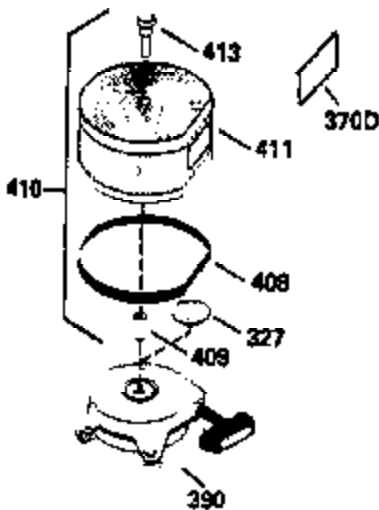

### VIEW 3 OF 4

Ref #	Part Number	Qty	Description
46	650908	1	Connecting Rod Bolt
64	650990	1	Screw, 5/16-18 x 15/32"
210	27793	1	Conduit Clip
211	28942	1	Screw, 10-32 x 3/8"
251A	650825	2	Nut & Lock Washer, 1/4-20
277	650729	2	Screw, 5/16-18 x 3-3/16"
314	650873	2	Screw, 1/4-20 x 3/4"
315	611097	1	Alternator Coil (7 Amp)(Incl. 322,322 A&323)
319	650735	2	Screw, 10-24 x 3/8"
320	611098A	1	Regulator
322	610921	1	Connector Body
322A	610824	1	Connector Body
323	610922	1	Terminal

## Engine Parts List #4

Ref #	Part Number	Qty	Description
	16 36494	1	Governor Lever
	19A 36495	1	Extension Spring
	46 650908	1	Connecting Rod Bolt
	64 650990	1	Screw, 5/16-18 x 15/32"
	92 650880	1	Lock Washer
	93 650881	1	Flywheel Nut
	103 650814	2	Screw, Torx T-15, 10-24 x 1"
	186 33860	1	Governor Link
	200 35956	1	Control Bracket (Incl. 203 & 204)
	209 650902	2	Screw, 10-32 x 7/16"
	210 27793	1	Conduit Clip
	211 28942	1	Screw, 10-32 x 3/8"
	251A 650825	2	Nut & Lock Washer, 1/4-20
	260 36292	1	Blower Housing
	261 650788	2	Screw, 5/16-18 x 3/4"
	262 29747B	2	Screw, Torx T-40, 5/16-24 x 21/32"
	263 35963	1	Trim Ring
	277 650729	2	Screw, 5/16-18 x 3-3/16"
	286 35962	1	Screen & Cup
	322A 610824	1	Connector Body
	326 36210	1	Screen Plug
	347 650949	3	Screw, 10-32 x 9/16"