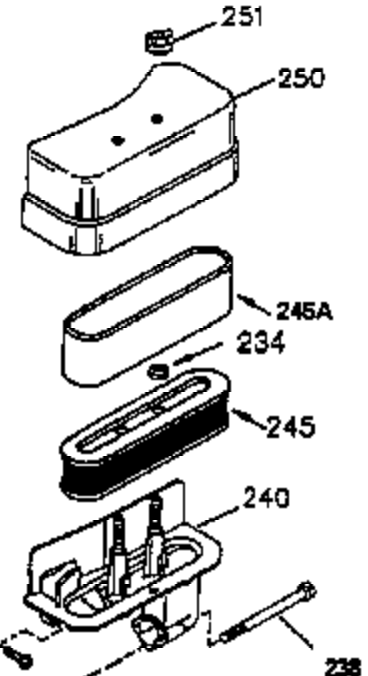

VIEW 2 OF 4

CONTINUED FROM PAGE 2

Engine Parts List #2

Ref #	Part Number	Qty	Description
30	35422A	1	Crankshaft
31	35327	1	Counterbalance Gear
40	35776	1	Piston, Pin & Ring Set (Std.)
40	35777	1	Piston, Pin & Ring Set (.010" OS)
40	35778	1	Piston, Pin & Ring Set (.020" OS)
41	35773	1	Piston & Pin Ass'y. (Std.) (Incl. 43)
41	35774	1	Piston & Pin Ass'y. (.010" OS) (Incl. 43)
41	35775	1	Piston & Pin Ass'y. (.020" OS) (Incl. 43)
42	35779	1	Ring Set (Std.)
42	35780	1	Ring Set (.010" OS)
42	35781	1	Ring Set (.020" OS)
43	35772	2	Piston Pin Retaining Ring
45	35330A	1	Connecting Rod Ass'y. (Incl. 46 & 47)
46	650908	1	Connecting Rod Bolt
47	650882	1	Connecting Rod Bolt
48	34034	2	Valve Lifter
50	35381	1	Camshaft (MCR)
51	35315A	1	Counterbalance Weight
52	31356	1	Oil Pump Ass'y.
64	650990	1	Screw, 5/16-18 x 15/32"
69	35317	1	* Mounting Flange Gasket
70	35711A	1	Mounting Flange (Incl. 72, 75 & 80)
72	31927	1	Oil Drain Plug
75	35319	1	Oil Seal
80	35783	1	Governor Shaft
81	30590A	2	Washer
82	35378	1	Governor Gear Ass'y. (Incl. 81)
83	30588A	1	Governor Spool
84	29193	2	Retaining Ring
86	650833	7	Screw, 1/4-20 x 1-3/16"
88	31707A	1	Spacer (Incl. 81)
89	32589	1	Flywheel Key
123	33261	1	Intake Pipe Brace
124	650738	3	Screw, 1/4-20 x 5/8"
178	29752	2	Nut & Lock Washer, 1/4-28
182	30088A	2	Screw, 1/4-28 x 1"
184	33263	1	* Carburetor To Intake Pipe Gasket
185	34926	1	Intake Pipe
223	650378	2	Screw, Torx T-30, 5/16-18 x 1-1/8"
224	27915A	1	* Intake Pipe Gasket
238	650834	2	Screw, 10-32 x 1-17/32"
239	33629	1	* Air Cleaner Gasket
240	35538B	1	Air Cleaner Body (Incl. 239)
245A	35404	1	Air Cleaner Filter
245	35403	1	Air Cleaner Filter (Incl. 251A)
250	35961	1	Air Cleaner Cover
251A	650825	2	Nut & Lock Washer, 1/4-20
251	650886	2	Wing Nut, 1/4-20
290	29774	1	Fuel Line
292	26460	2	Fuel Line Clamp
296	34279B	1	Fuel Filter (Incl. 292)
305	35574	1	Oil Fill Tube
307	35499	1	"O" Ring
308	35437	1	Fill Tube Clip
310	35576	1	Dipstick
322A	610824	1	Connector Body
380	632692	1	Carburetor (Incl. 184)