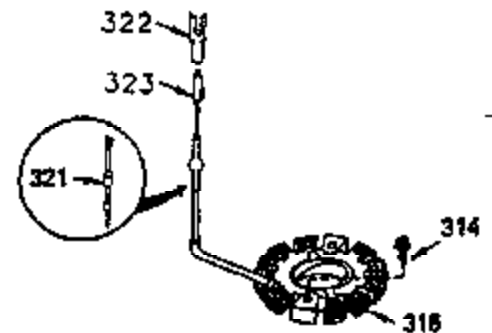

VIEW 3 OF 4

Ref #	Part Number	Qty	Description
46	650908	1	Connecting Rod Bolt
64	650990	1	Screw, 5/16-18 x 15/32"
210	27793	1	Conduit Clip
211	28942	1	Screw, 10-32 x 3/8"
251A	650825	2	Nut & Lock Washer, 1/4-20
277	650729	2	Screw, 5/16-18 x 3-3/16"
314	650873	2	Screw, 1/4-20 x 3/4"
315	611097	1	Alternator Coil (7 Amp)(Incl. 322,322 A&323)
319	650735	2	Screw, 10-24 x 3/8"
320	611098A	1	Regulator
322	610921	1	Connector Body
322A	610824	1	Connector Body
323	610922	1	Terminal