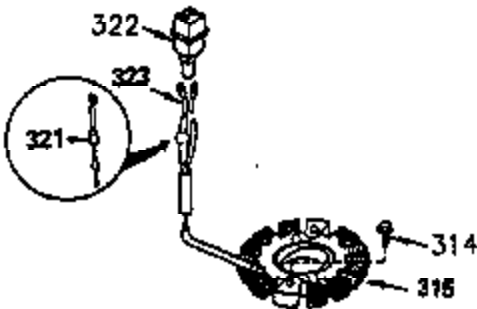

VIEW 3 OF 4

Ref #	Part Number	Qty	Description
46	650908	1	Connecting Rod Bolt
64	650990	1	Screw, 5/16-18 x 15/32"
210	27793	1	Conduit Clip
211	28942	1	Screw, 10-32 x 3/8"
251A	650825	2	Nut & Lock Washer, 1/4-20
277	650729	2	Screw, 5/16-18 x 3-3/16"
314	650873	2	Screw, 1/4-20 x 3/4"
315	611097	1	Alternator Coil (7 Amp)(Incl. 322,322 A&323)
319	650735	2	Screw, 10-24 x 3/8"
320	611098A	1	Regulator
322	610921	1	Connector Body
322A	610824	1	Connector Body
323	610922	1	Terminal