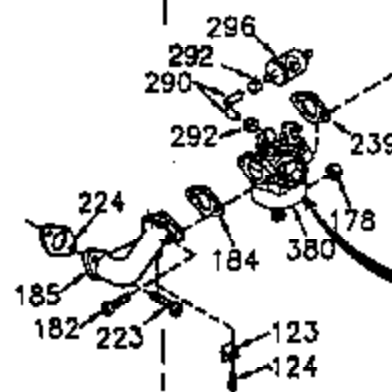

VIEW 2 OF 4

CONTINUED FROM PAGE 2

Engine Parts List #2

Ref #	Part Number	Qty	Description
30	35422A	1	Crankshaft
31	35327	1	Counterbalance Gear
40	35776	1	Piston, Pin & Ring Set (Std.)
40	35777	1	Piston, Pin & Ring Set (.010" OS)
40	35778	1	Piston, Pin & Ring Set (.020" OS)
41	35773	1	Piston & Pin Ass'y. (Std.) (Incl. 43)
41	35774	1	Piston & Pin Ass'y. (.010" OS) (Incl. 43)
41	35775	1	Piston & Pin Ass'y. (.020" OS) (Incl. 43)
42	35779	1	Ring Set (Std.)
42	35780	1	Ring Set (.010" OS)
42	35781	1	Ring Set (.020" OS)
43	35772	2	Piston Pin Retaining Ring
45	35330A	1	Connecting Rod Ass'y. (Incl. 46 & 47)
46	650908	1	Connecting Rod Bolt
47	650882	1	Connecting Rod Bolt
48	34034	2	Valve Lifter
50	35381	1	Camshaft (MCR)
51	35315A	1	Counterbalance Weight
52	31356	1	Oil Pump Ass'y.
64	650990	1	Screw, 5/16-18 x 15/32"
69	35317	1	* Mounting Flange Gasket
70	35711A	1	Mounting Flange (Incl. 72, 75 & 80)
72	31927	1	Oil Drain Plug
75	35319	1	Oil Seal
80	35783	1	Governor Shaft
81	30590A	2	Washer
82	35378	1	Governor Gear Ass'y. (Incl. 81)
83	30588A	1	Governor Spool
84	29193	2	Retaining Ring
86	650833	7	Screw, 1/4-20 x 1-3/16"
88	31707A	1	Spacer (Incl. 81)
89	32589	1	Flywheel Key
123	33261	1	Intake Pipe Brace
124	650738	3	Screw, 1/4-20 x 5/8"
178	29752	2	Nut & Lock Washer, 1/4-28
182	30088A	2	Screw, 1/4-28 x 1"
184	33263	1	* Carburetor To Intake Pipe Gasket
185	34926	1	Intake Pipe
223	650378	2	Screw, Torx T-30, 5/16-18 x 1-1/8"
224	27915A	1	* Intake Pipe Gasket
238	650834	2	Screw, 10-32 x 1-17/32"
239	33629	1	* Air Cleaner Gasket
240	35538B	1	Air Cleaner Body (Incl. 239)
245A	35404	1	Air Cleaner Filter
245	35403	1	Air Cleaner Filter (Incl. 251A)
250	35961	1	Air Cleaner Cover
251A	650825	2	Nut & Lock Washer, 1/4-20
251	650886	2	Wing Nut, 1/4-20
290	29774	1	Fuel Line
292	26460	2	Fuel Line Clamp
296	34279B	1	Fuel Filter (Incl. 292)
305	35574	1	Oil Fill Tube
307	35499	1	"O" Ring
308	35437	1	Fill Tube Clip
310	35576	1	Dipstick
322A	610824	1	Connector Body
380	632692	1	Carburetor (Incl. 184)