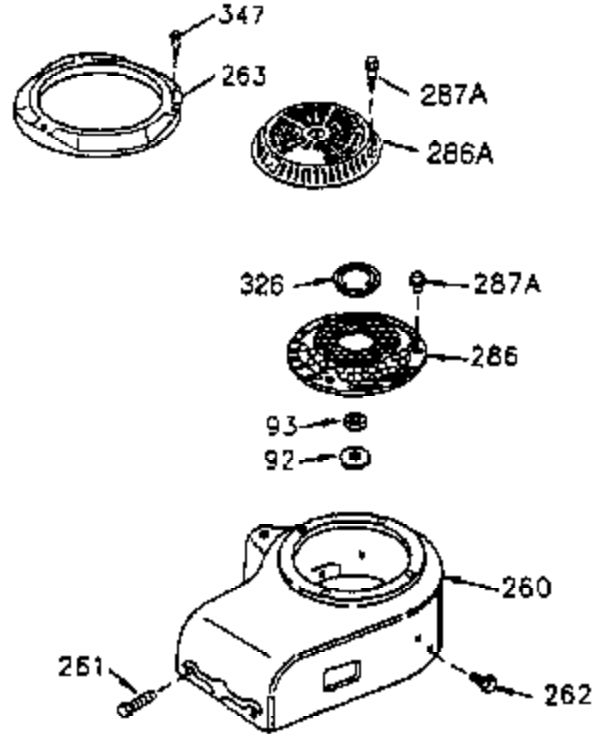

VIEW 4 OF 4
STANDARD POINT IGNITION