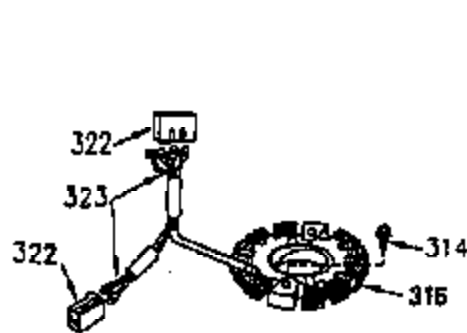

VIEW 3 OF 4

Ref #	Part Number	Qty	Description
46	650908	1	Connecting Rod Bolt
64	650990	1	Screw, 5/16-18 x 15/32"
210	27793	1	Conduit Clip
211	28942	1	Screw, 10-32 x 3/8"
251A	650825	2	Nut & Lock Washer, 1/4-20
277	650729	2	Screw, 5/16-18 x 3-3/16"
314	650873	2	Screw, 1/4-20 x 3/4"
315	611097	1	Alternator Coil (7 Amp)(Incl. 322,322 A&323)
319	650735	2	Screw, 10-24 x 3/8"
320	611098A	1	Regulator
322	610921	1	Connector Body
322A	610824	1	Connector Body
323	610922	1	Terminal