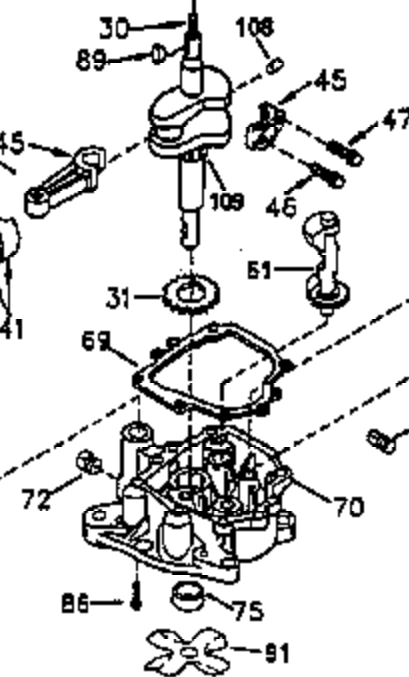

VIEW 2 OF 4

CONTINUED FROM PAGE 2

Engine Parts List #2

Ref #	Part Number	Qty	Description
30	35422A	1	Crankshaft
31	35327	1	Counterbalance Gear
40	35776	1	Piston, Pin & Ring Set (Std.)
40	35777	1	Piston, Pin & Ring Set (.010" OS)
40	35778	1	Piston, Pin & Ring Set (.020" OS)
41	35773	1	Piston & Pin Ass'y. (Std.) (Incl. 43)
41	35774	1	Piston & Pin Ass'y. (.010" OS) (Incl. 43)
41	35775	1	Piston & Pin Ass'y. (.020" OS) (Incl. 43)
42	35779	1	Ring Set (Std.)
42	35780	1	Ring Set (.010" OS)
42	35781	1	Ring Set (.020" OS)
43	35772	2	Piston Pin Retaining Ring
45	35330A	1	Connecting Rod Ass'y. (Incl. 46 & 47)
46	650908	1	Connecting Rod Bolt
47	650882	1	Connecting Rod Bolt
48	34034	2	Valve Lifter
50	35381	1	Camshaft (MCR)
51	35315A	1	Counterbalance Weight
52	31356	1	Oil Pump Ass'y.
64	650990	1	Screw, 5/16-18 x 15/32"
69	35317	1	* Mounting Flange Gasket
70	35711A	1	Mounting Flange (Incl. 72, 75 & 80)
72	31927	1	Oil Drain Plug
75	35319	1	Oil Seal
80	35783	1	Governor Shaft
81	30590A	2	Washer
82	35378	1	Governor Gear Ass'y. (Incl. 81)
83	30588A	1	Governor Spool
84	29193	2	Retaining Ring
86	650833	7	Screw, 1/4-20 x 1-3/16"
88	31707A	1	Spacer (Incl. 81)
89	32589	1	Flywheel Key
123	33261	1	Intake Pipe Brace
124	650738	3	Screw, 1/4-20 x 5/8"
178	29752	2	Nut & Lock Washer, 1/4-28
182	30088A	2	Screw, 1/4-28 x 1"
184	33263	1	* Carburetor To Intake Pipe Gasket
185	34926	1	Intake Pipe
223	650378	2	Screw, Torx T-30, 5/16-18 x 1-1/8"
224	27915A	1	* Intake Pipe Gasket
238	650834	2	Screw, 10-32 x 1-17/32"
239	33629	1	* Air Cleaner Gasket
240	35538B	1	Air Cleaner Body (Incl. 239)
245A	35404	1	Air Cleaner Filter
245	35403	1	Air Cleaner Filter (Incl. 251A)
250	35961	1	Air Cleaner Cover
251A	650825	2	Nut & Lock Washer, 1/4-20
251	650886	2	Wing Nut, 1/4-20
290	29774	1	Fuel Line
292	26460	2	Fuel Line Clamp
296	34279B	1	Fuel Filter (Incl. 292)
305	35574	1	Oil Fill Tube
307	35499	1	"O" Ring
308	35437	1	Fill Tube Clip
310	35576	1	Dipstick
322A	610824	1	Connector Body
380	632692	1	Carburetor (Incl. 184)