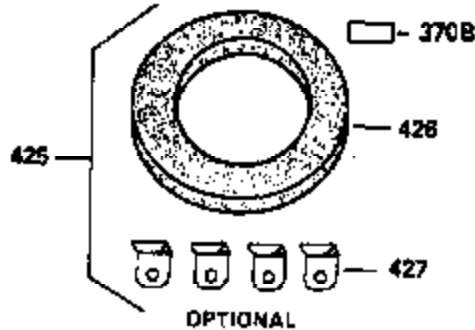

### VIEW 3 OF 4

Ref #	Part Number	Qty	Description
46	650908	1	Connecting Rod Bolt
64	650990	1	Screw, 5/16-18 x 15/32"
210	27793	1	Conduit Clip
211	28942	1	Screw, 10-32 x 3/8"
251A	650825	2	Nut & Lock Washer, 1/4-20
277	650729	2	Screw, 5/16-18 x 3-3/16"
314	650873	2	Screw, 1/4-20 x 3/4"
315	611097	1	Alternator Coil (7 Amp)(Incl. 322,322 A&323)
319	650735	2	Screw, 10-24 x 3/8"
320	611098A	1	Regulator
322	610921	1	Connector Body
322A	610824	1	Connector Body
323	610922	1	Terminal

## Engine Parts List #4

Ref #	Part Number	Qty	Description
	16 36494	1	Governor Lever
	19A 36495	1	Extension Spring
	46 650908	1	Connecting Rod Bolt
	64 650990	1	Screw, 5/16-18 x 15/32"
	92 650880	1	Lock Washer
	93 650881	1	Flywheel Nut
	103 650814	2	Screw, Torx T-15, 10-24 x 1"
	186 33860	1	Governor Link
	200 35956	1	Control Bracket (Incl. 203 & 204)
	209 650902	2	Screw, 10-32 x 7/16"
	210 27793	1	Conduit Clip
	211 28942	1	Screw, 10-32 x 3/8"
	251A 650825	2	Nut & Lock Washer, 1/4-20
	260 36292	1	Blower Housing
	261 650788	2	Screw, 5/16-18 x 3/4"
	262 29747B	2	Screw, Torx T-40, 5/16-24 x 21/32"
	263 35963	1	Trim Ring
	277 650729	2	Screw, 5/16-18 x 3-3/16"
	286 35962	1	Screen & Cup
	322A 610824	1	Connector Body
	326 36210	1	Screen Plug
	347 650949	3	Screw, 10-32 x 9/16"