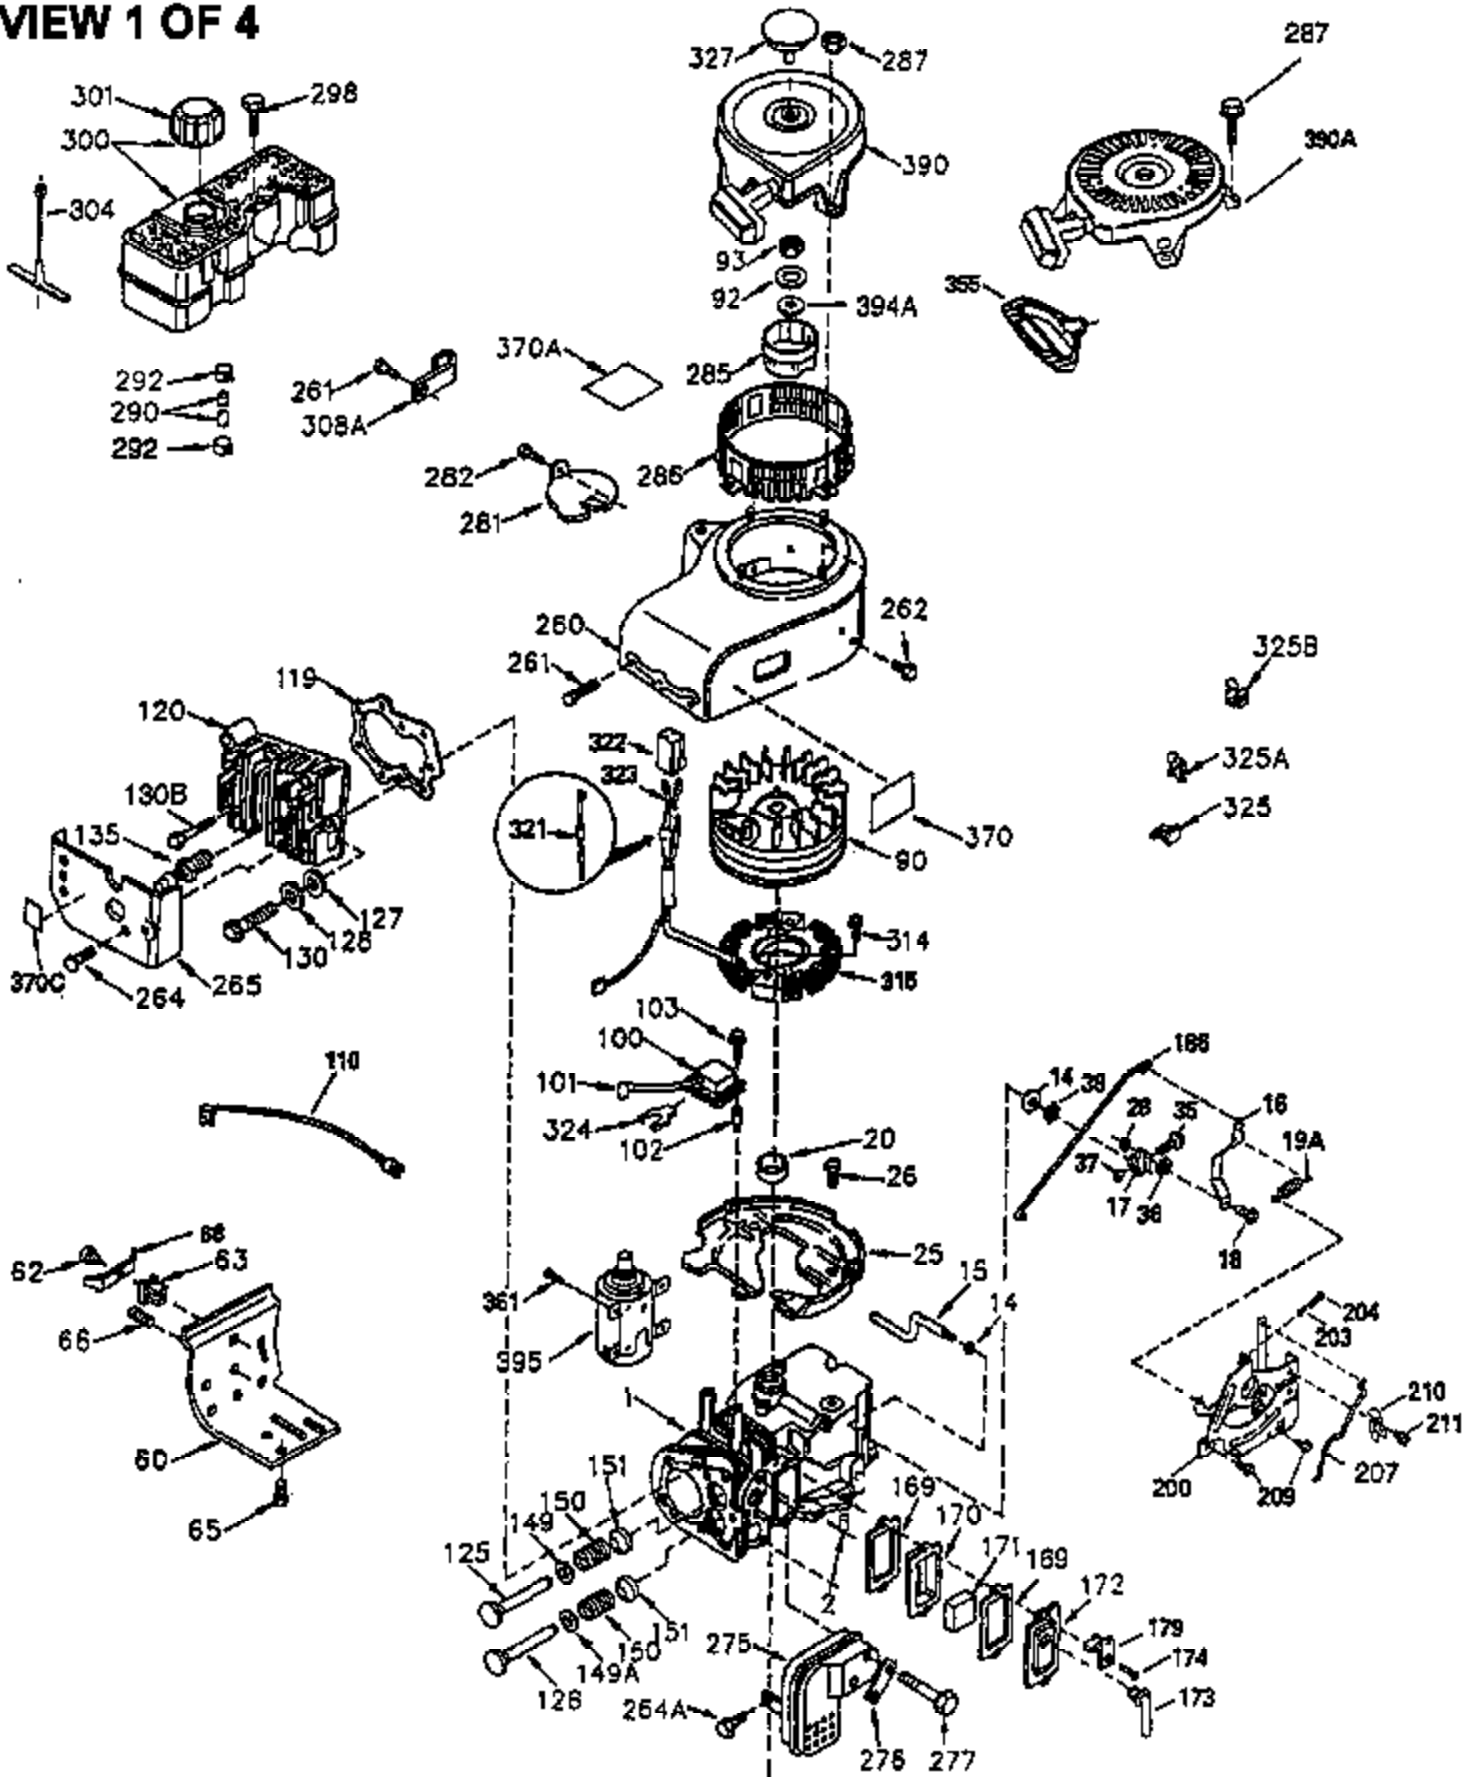

ILLUSTRATION SHOWS TYPICAL PARTS ONLY. ORDER BY PART NUMBER. PARTS NOT LISTED ARE SUPPLIED BY OEM.

VIEW 1 OF 4

CONTINUED ON PAGE 3