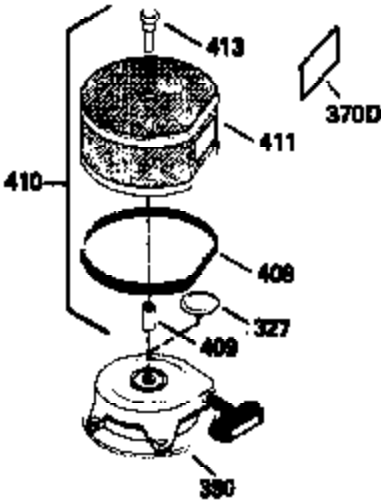

Engine Parts List #1

Ref #	Part Number	Qty	Description
	275 33280A		Muffler
	276 31588		Locking Plate
	277 650729		Screw, 5/16-18 x 3-3/16"
	286 35792		Debris Screen
	287 29752		Nut & Lock Washer, 1/4-28
	290 29774		Fuel Line (braided 8-1/4") (21 cm)
	298 28763		Screw, 10-32 x 35/64"
	300 33583B		Fuel Tank (Incl. 292, 298 & 301)
308A	33997		Fill Tube Clip
	314 650873		Screw, 1/4-20 x 3/4"
	322 610921		Connector Body
	325 29443		Wire Clip
	327 34113		Starter Plug
	361 30063		Screw, Torx T-30, 1/4-20 x 1/2"
	370 34346		Instruction Decal
370A	34686		Name Decal
	398 590685		Rewind Starter & Cup Ass'y. (This assembly replaces 590633 starter. This assembly consists of a 590671 rewind starter and a 35965A starter cup.)

ILLUSTRATION SHOWS TYPICAL PARTS ONLY. ORDER BY PART NUMBER. PARTS NOT LISTED ARE SUPPLIED BY OEM.

VIEW 3 of 4

Ref #	Part Number	Qty	Description
25A	35424		Blower Housing Baffle (Incl. 325)
51	35315A		Counterbalance Weight
64	30063		Screw, Torx T-30, 1/4-20 x 1/2"
210	27793		Conduit Clip
211	28942		Screw, 10-32 x 3/8"
238	650834		Screw, 10-32 x 1-17/32"
245A	35404		Air Cleaner Filter
274	35865		Exhaust Gasket (use as required)
277	650729		Screw, 5/16-18 x 3-3/16"
314	650873		Screw, 1/4-20 x 3/4"
319	650874		Screw, 10-32 x 15/32"
320	611098A		Regulator (7 Amp D.C.)
398	590685		Rewind Starter & Cup Ass'y. (This assembly replaces 590633 starter. This assembly consists of a 590671 rewind starter and a 35965A starter cup.)
415	730130		Exh.Adapter Kit(Incl.274 & 277)(As Re q.)

ILLUSTRATION SHOWS TYPICAL PARTS ONLY. ORDER BY PART NUMBER. PARTS NOT LISTED ARE SUPPLIED BY OEM.

STANDARD POINT IGNITION

VIEW 4 of 4

MUFFLER (QUIET) (OPTIONAL)

OPTIONAL SPARK ARRESTOR

DEBRIS SCREEN KIT (OPTIONAL)