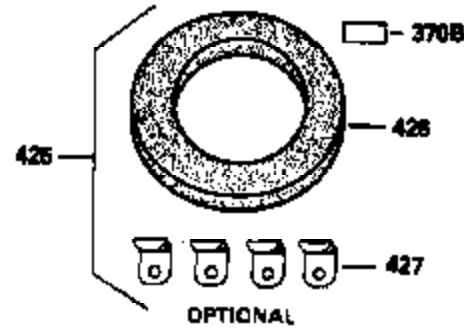

ILLUSTRATION SHOWS TYPICAL PARTS ONLY. ORDER BY PART NUMBER. PARTS NOT LISTED ARE SUPPLIED BY OEM.

VIEW 3 of 4

Ref #	Part Number	Qty	Description
25A	35424		Blower Housing Baffle (Incl. 325)
51	35315A		Counterbalance Weight
64	30063		Screw, Torx T-30, 1/4-20 x 1/2"
210	27793		Conduit Clip
211	28942		Screw, 10-32 x 3/8"
238	650834		Screw, 10-32 x 1-17/32"
245A	35404		Air Cleaner Filter
274	35865		Exhaust Gasket (use as required)
277	650729		Screw, 5/16-18 x 3-3/16"
314	650873		Screw, 1/4-20 x 3/4"
319	650874		Screw, 10-32 x 15/32"
320	611098A		Regulator (7 Amp D.C.)
398	590685		Rewind Starter & Cup Ass'y. (This assembly replaces 590633 starter. This assembly consists of a 590671 rewind starter and a 35965A starter cup.)
415	730130		Exh.Adapter Kit(Incl.274 & 277)(As Re q.)

ILLUSTRATION SHOWS TYPICAL PARTS ONLY. ORDER BY PART NUMBER. PARTS NOT LISTED ARE SUPPLIED BY OEM.

STANDARD POINT IGNITION

VIEW 4 of 4

MUFFLER (QUIET) (OPTIONAL)

OPTIONAL SPARK ARRESTOR

DEBRIS SCREEN KIT (OPTIONAL)