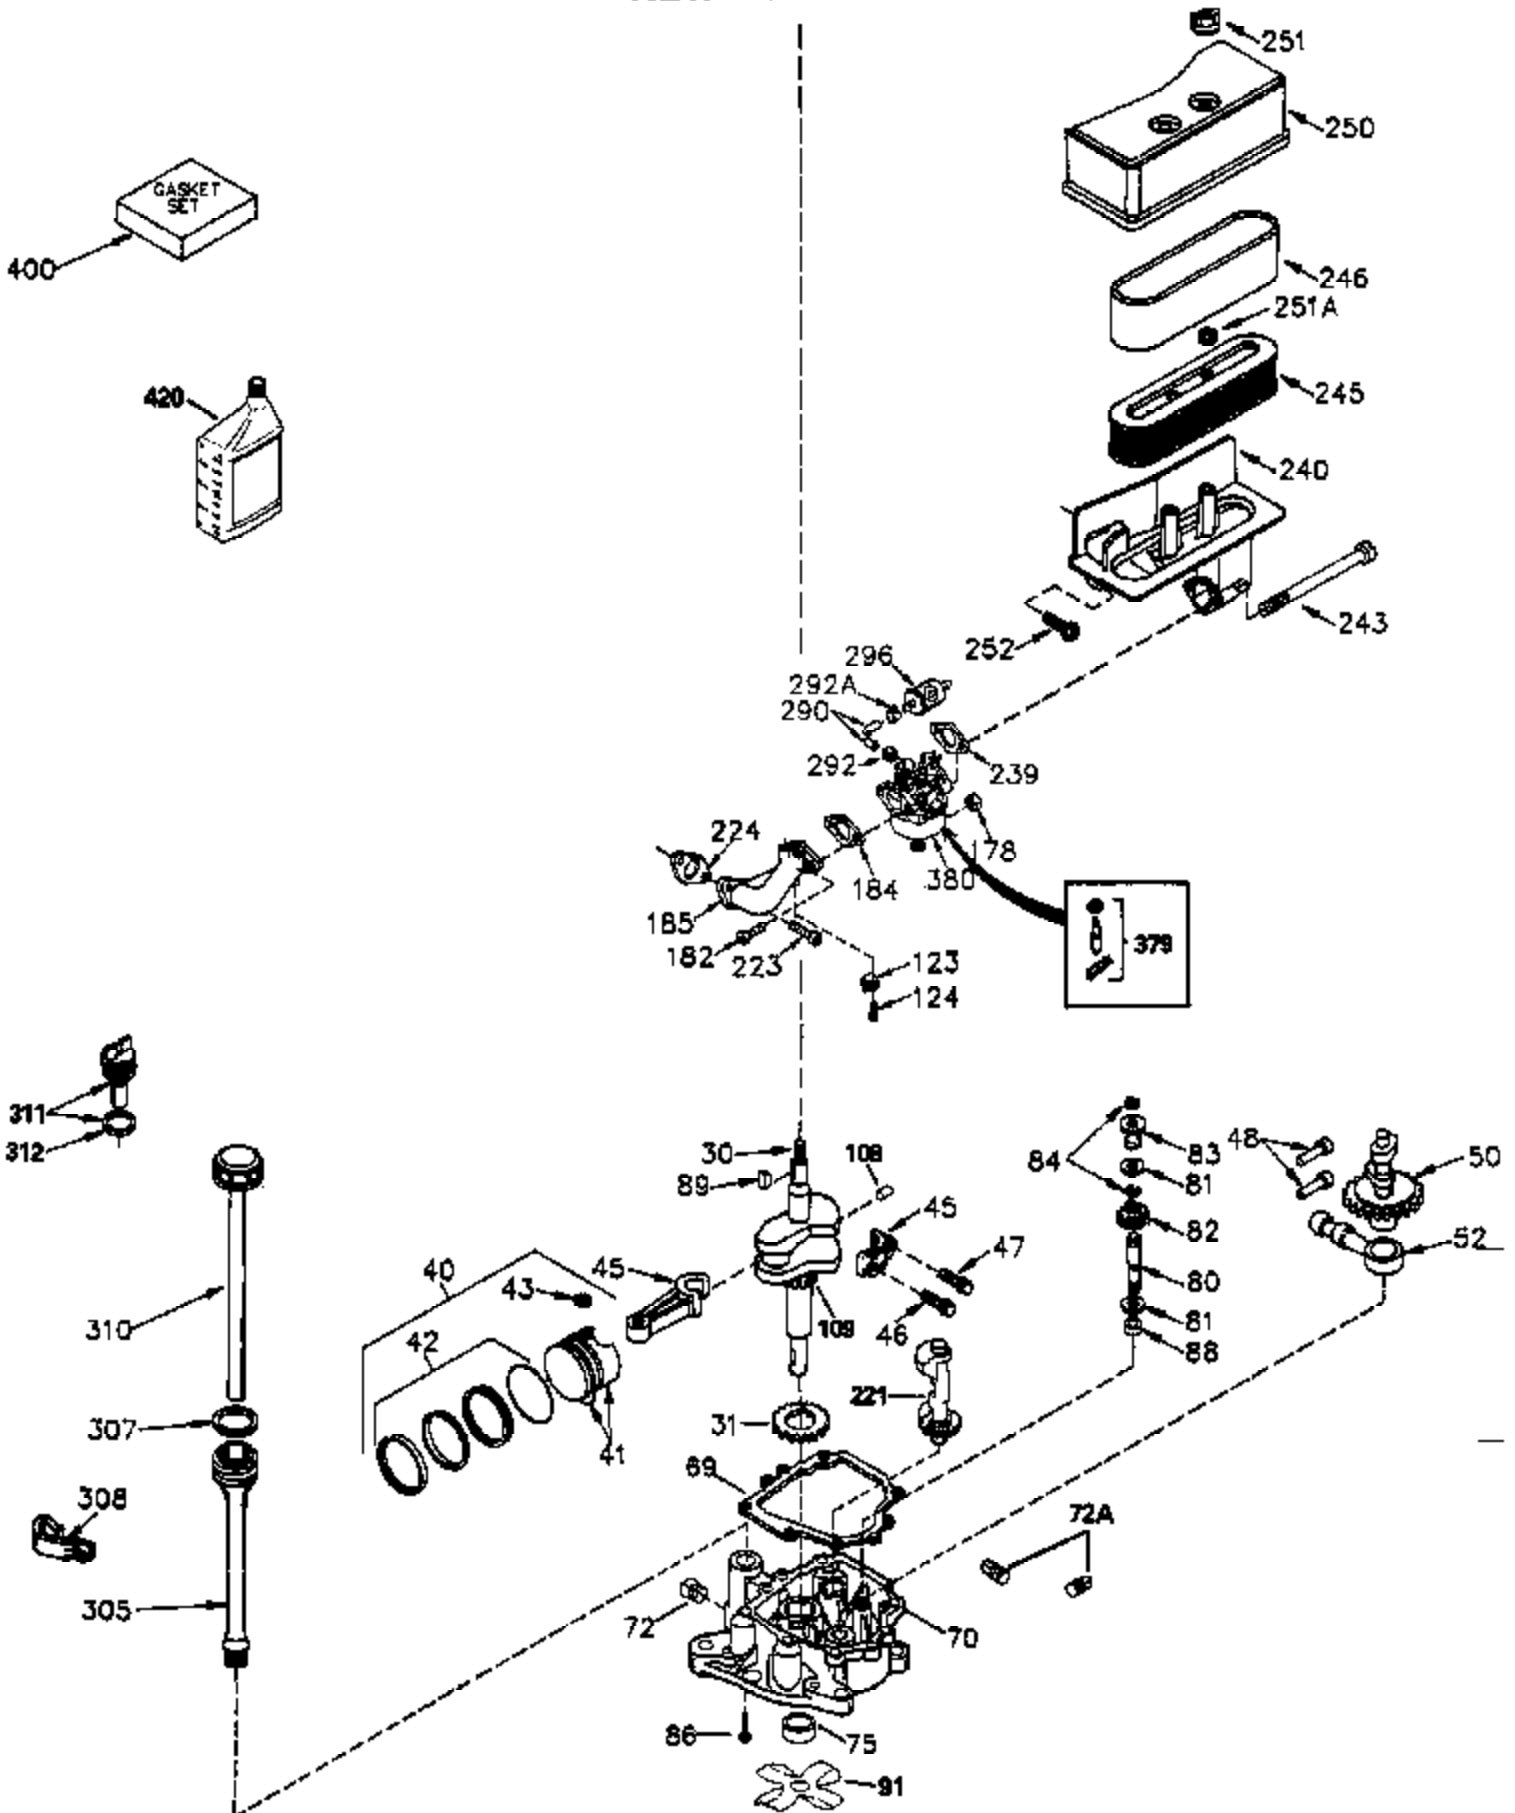

ILLUSTRATION SHOWS TYPICAL PARTS ONLY. ORDER BY PART NUMBER. PARTS NOT LISTED ARE SUPPLIED BY OEM.

VIEW 2 of 4

Ref #	Part Number	Qty	Description
30	35422A		Crankshaft
40	34860A		Piston, Pin & Ring Set (Std.) (3-5/16 ")
40	34861A		Piston, Pin & Ring Set (.010" OS)
40	34862A		Piston, Pin & Ring Set (.020" OS)
41	34863		Piston & Pin Ass'y. (Std.) (Incl. 43)
41	34864		Piston & Pin Ass'y. (.010" OS) (Incl. 43)
41	34865		Piston & Pin Ass'y. (.020" OS) (Incl. 43)
42	34866A		Ring Set (Std.) (3-5/16")
42	34867A		Ring Set (.010" OS)
42	34868A		Ring Set (.020" OS)
43	27888		Piston Pin Retaining Ring
45	35373A		Connecting Rod (Incl. 46 & 47)
46	650908		Connecting Rod Bolt
47	650882		Connecting Rod Bolt
48	34034		Valve Lifter
50	35381		Camshaft (MCR)
51	35315A		Counterbalance Weight
52	31356		Oil Pump
69	35317		* Mounting Flange Gasket
70	35318A		Mounting Flange (Incl. 72, 75, 80 & 8 1)
72	31927		Oil Drain Plug
75	35319		Oil Seal
80	30668		Governor Shaft
81	30590A		Washer
82	35378		Governor Gear (Incl. 81)
83	30588A		Governor Spool
84	29193		Retaining Ring
86	650833		Screw, 1/4-20 x 1-3/16"
88	31707A		Spacer (Incl. 81)
89	32589		Flywheel Key
123	33261		Intake pipe Brace
124	650738		Screw, 1/4-20 x 5/8"
178	29752		Nut & Lock Washer, 1/4-28
182	30088A		Screw, 1/4-28 x 1"
184	33263		* Carburetor To Intake Pipe Gasket
185	34926		Intake Pipe
223	650378		Screw, Torx T-30, 5/16-18 x 1-1/8"
224	27915A		* Intake Pipe Gasket
238	650834		Screw, 10-32 x 1-17/32"
239	33629		* Carburetor Gasket
240	35538B		Air Cleaner Body (Incl. 239)
245A	35404		Air Cleaner Filter
245	35403		Air Cleaner Filter (Incl. 251)
250	35405		Air Cleaner Cover
251	650886		Wing Nut, 1/4-20
251A	650825		Nut & Lock Washer, 1/4-20
252	650887		Screw, 1/4-20 x 1"
290	29774		Fuel Line (braided 8-1/4") (21 cm)
296	34279B		Fuel Filter (Incl. 292)
305	35574		Oil Tube
307	35499		"O" Ring
308	35437		Fill Tube Clip
310	35576		Dipstick
379	631021		Inlet Needle, Seat & Clip Ass'y.
380	632241		Carburetor (Incl. 184) (Refer to Division 5, Section A, page A4-2 for breakdown or Fiche 10B, Grid E-5)