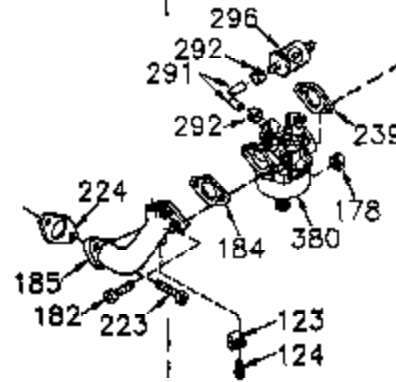

CONTINUED FROM PAGE 2

Engine Parts List #2

Ref #	Part Number	Qty	Description
30	35429A	1	Crankshaft
31	35327	1	Counterbalance Gear
40	35776	1	Piston, Pin & Ring Set (Std.)
40	35777	1	Piston, Pin & Ring Set (.010" OS)
40	35778	1	Piston, Pin & Ring Set (.020" OS)
41	35773	1	Piston & Pin Ass'y (Std.) (Incl. 43)
41	35774	1	Piston & Pin Ass'y (.010" OS) (Incl. 43)
41	35775	1	Piston & Pin Ass'y (.020" OS) (Incl. 43)
42	35779	1	Ring Set (Std.)
42	35780	1	Ring Set (.010" OS)
42	35781	1	Ring Set (.020" OS)
43	35772	2	Piston Pin Retaining Ring
45	35330A	1	Connecting Rod Ass'y (Incl. 46 & 47)
46	650908	1	Connecting Rod Bolt
47	650882	1	Connecting Rod Bolt
48	34034	2	Valve Lifter
50	35381	1	Camshaft (MCR)
51	35315A	1	Counterbalance Weight
52	31356	1	Oil Pump Ass'y.
69	35317	1	* Mounting Flange Gasket
70	35711A	1	Mounting Flange (Incl. 72, 75 & 80)
72	31927	1	Oil Drain Plug
75	35319	1	Oil Seal
80	35783	1	Governor Shaft
81	30590A	2	Washer
82	35378	1	Governor Gear Ass'y (Incl. 81)
83	30588A	1	Governor Spool
84	29193	2	Retaining Ring
86	650833	7	Screw, 1/4-20 x 1-3/16"
88	31707A	1	Spacer (Incl. 81)
89	32589	1	Flywheel Key
123	33261	1	Intake Pipe Brace
124	650738	3	Screw, 1/4-20 x 5/8"
171	28424	1	Breather Element
178	29752	2	Nut & Lock Washer, 1/4-28
182	30088A	2	Screw, 1/4-28 x 1"
184	33263	1	* Carburetor To Intake Pipe Gasket
185	34926	1	Intake Pipe
223	650378	2	Screw, Torx T-30, 5/16-18 x 1-1/8"
224	27915A	1	* Intake Pipe Gasket
238	650834	2	Screw, 10-32 x 1-17/32"
239	33629	1	* Air Cleaner Gasket
240	35538B	1	Air Cleaner Body (Incl. 239)
245A	35404	1	Air Cleaner Filter
245	35403	1	Air Cleaner Filter (Incl. 251A)
250	35961	1	Air Cleaner Cover
251A	650825	2	Nut & Lock Washer, 1/4-20
251	650886	2	Wing Nut, 1/4-20
292	26460	2	Fuel Line Clamp
296	34279B	1	Fuel Filter (Incl. 292)
305	35574	1	Oil Fill Tube
307	35499	1	"O" Ring
308	35437	1	Fill Tube Clip
310	35576	1	Dipstick
380	632692	1	Carburetor (Incl. 184)