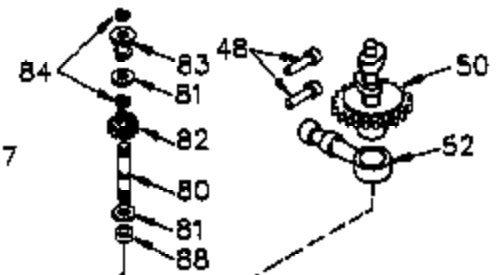

CONTINUED FROM PAGE 2

Engine Parts List #2

Ref #	Part Number	Qty	Description
30	35429A	1	Crankshaft
31	35327	1	Counterbalance Gear
40	35776	1	Piston, Pin & Ring Set (Std.)
40	35777	1	Piston, Pin & Ring Set (.010" OS)
40	35778	1	Piston, Pin & Ring Set (.020" OS)
41	35773	1	Piston & Pin Ass'y (Std.) (Incl. 43)
41	35774	1	Piston & Pin Ass'y (.010" OS) (Incl. 43)
41	35775	1	Piston & Pin Ass'y (.020" OS) (Incl. 43)
42	35779	1	Ring Set (Std.)
42	35780	1	Ring Set (.010" OS)
42	35781	1	Ring Set (.020" OS)
43	35772	2	Piston Pin Retaining Ring
45	35330A	1	Connecting Rod Ass'y (Incl. 46 & 47)
46	650908	1	Connecting Rod Bolt
47	650882	1	Connecting Rod Bolt
48	34034	2	Valve Lifter
50	35381	1	Camshaft (MCR)
51	35315A	1	Counterbalance Weight
52	31356	1	Oil Pump Ass'y.
69	35317	1	* Mounting Flange Gasket
70	35711A	1	Mounting Flange (Incl. 72, 75 & 80)
72	31927	1	Oil Drain Plug
75	35319	1	Oil Seal
80	35783	1	Governor Shaft
81	30590A	2	Washer
82	35378	1	Governor Gear Ass'y (Incl. 81)
83	30588A	1	Governor Spool
84	29193	2	Retaining Ring
86	650833	7	Screw, 1/4-20 x 1-3/16"
88	31707A	1	Spacer (Incl. 81)
89	32589	1	Flywheel Key
123	33261	1	Intake Pipe Brace
124	650738	3	Screw, 1/4-20 x 5/8"
171	28424	1	Breather Element
178	29752	2	Nut & Lock Washer, 1/4-28
182	30088A	2	Screw, 1/4-28 x 1"
184	33263	1	* Carburetor To Intake Pipe Gasket
185	34926	1	Intake Pipe
223	650378	2	Screw, Torx T-30, 5/16-18 x 1-1/8"
224	27915A	1	* Intake Pipe Gasket
238	650834	2	Screw, 10-32 x 1-17/32"
239	33629	1	* Air Cleaner Gasket
240	35538B	1	Air Cleaner Body (Incl. 239)
245A	35404	1	Air Cleaner Filter
245	35403	1	Air Cleaner Filter (Incl. 251A)
250	35961	1	Air Cleaner Cover
251A	650825	2	Nut & Lock Washer, 1/4-20
251	650886	2	Wing Nut, 1/4-20
292	26460	2	Fuel Line Clamp
296	34279B	1	Fuel Filter (Incl. 292)
305	35574	1	Oil Fill Tube
307	35499	1	"O" Ring
308	35437	1	Fill Tube Clip
310	35576	1	Dipstick
380	632692	1	Carburetor (Incl. 184)