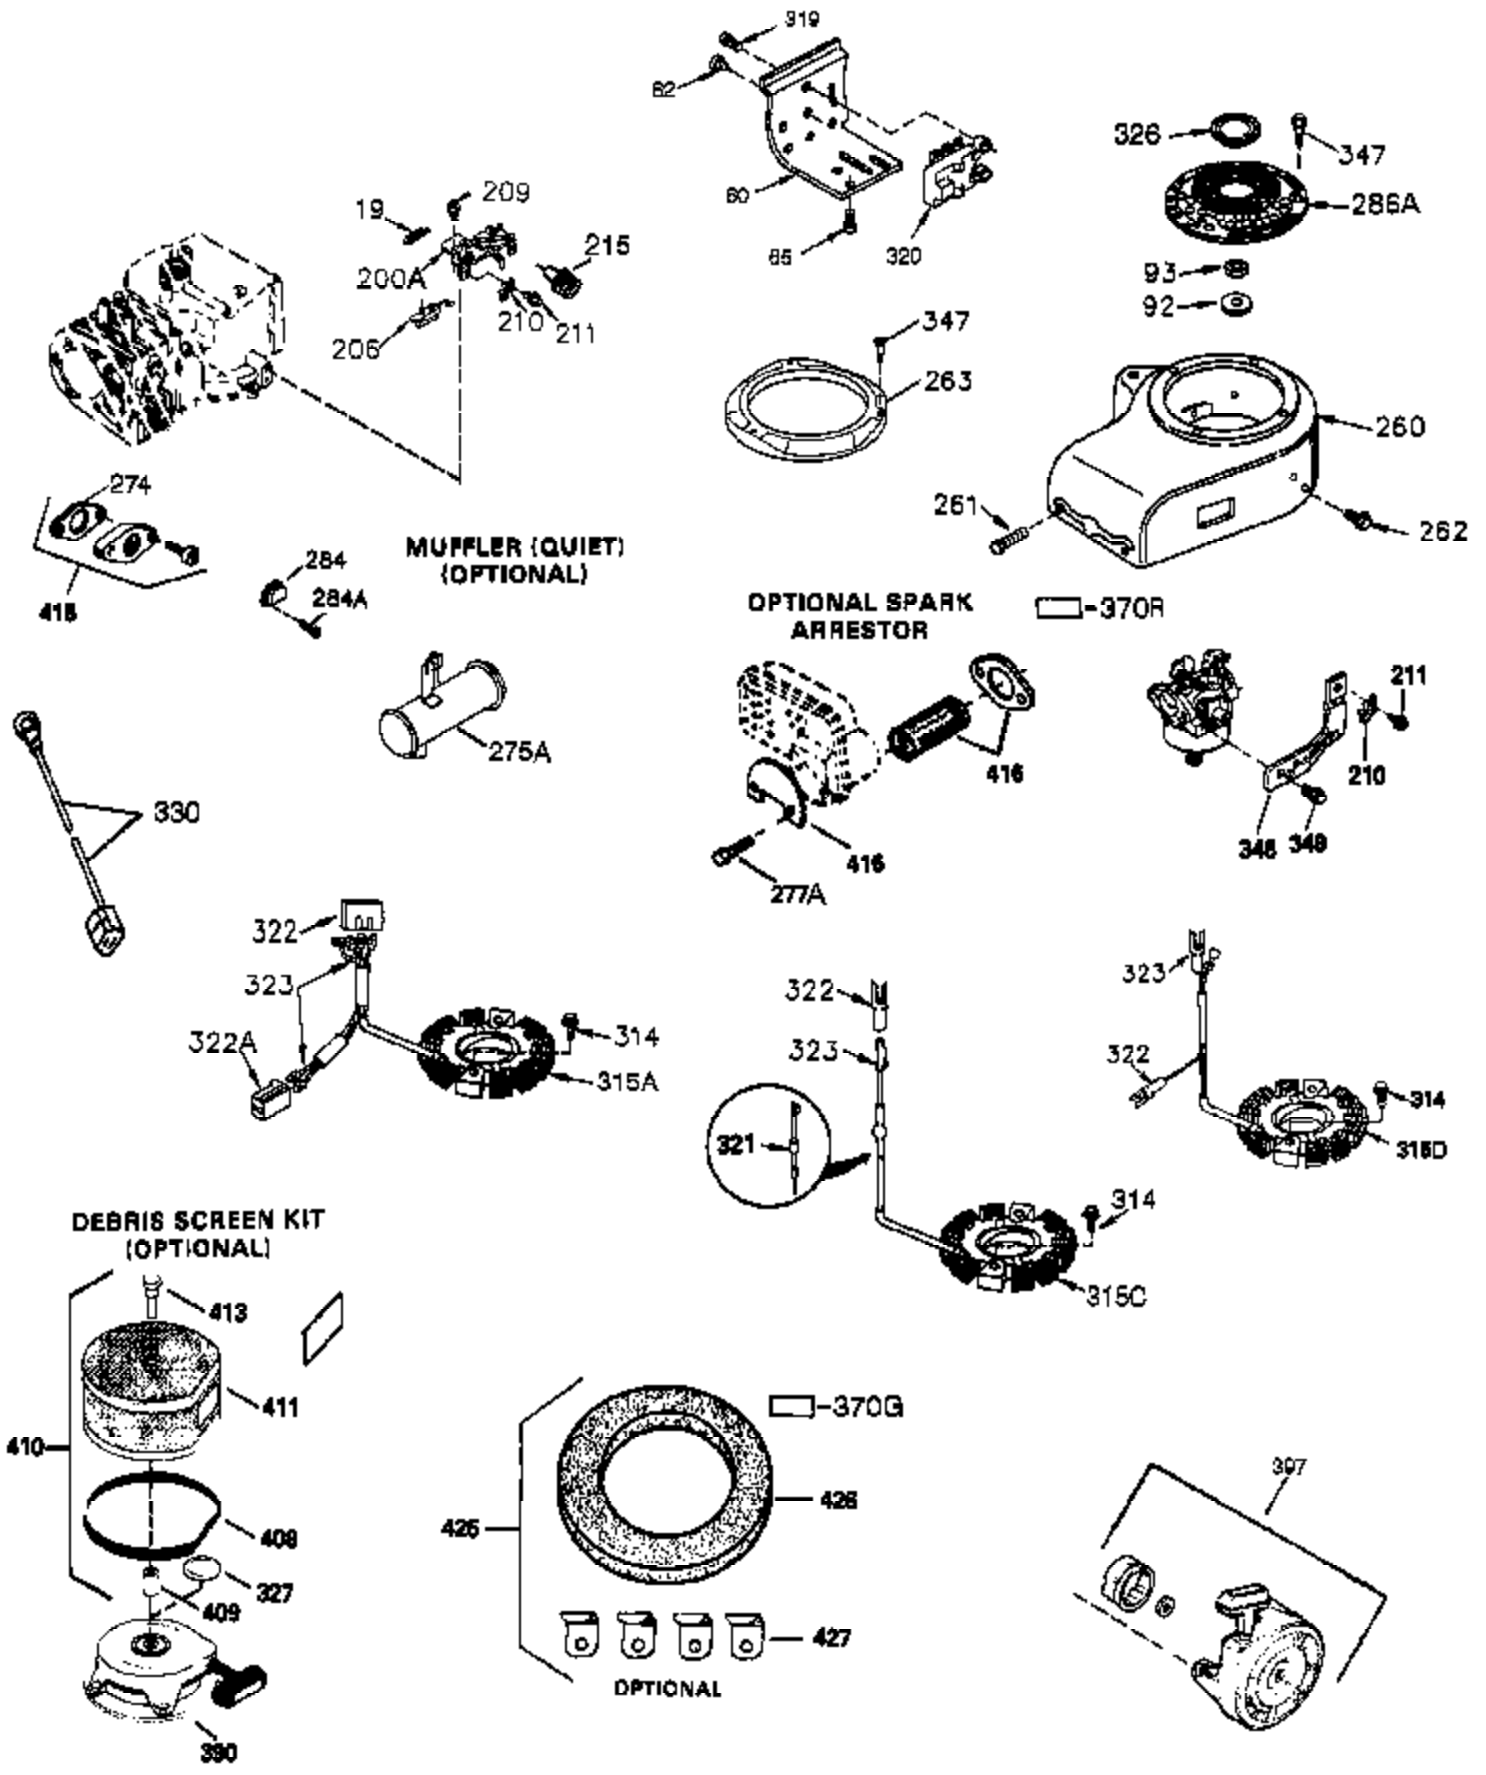

Ref #	Part Number	Qty	Description
60	33273A	1	Blower Housing Extension
62	650760	1	Screw, 8-32 x 3/8"
65	650990	1	Screw, Torx T-30, 1/4-20 x 15/32"
92	650880	1	Lock Washer
93	650881	1	Flywheel Nut
171	28424	1	Breather Element
209	650902	2	Screw, 10-32 x 7/16"
210	27793	1	Conduit Clip
211	28942	1	Screw, 10-32 x 3/8"
251A	650825	2	Nut & Lock Washer, 1/4-20
260	34094B	1	Blower Housing
261	650788	2	Screw, 5/16-18 x 3/4"
262	29747B	2	Screw, Torx T-40, 5/16-24 x 21/32"
314	650873	2	Screw, 1/4-20 x 3/4"
321	611161	1	Diode
322	611142	1	Connector Body
323	611118	2	Terminal
327	35392	1	Starter Plug
330	611167	1	Wire Harness
390	590671	1	Rewind Starter (Note: This engine could have been built with 590704 starter. Refer to the design of the air intake louvers for part identification. Individual starter parts do not interchange.)