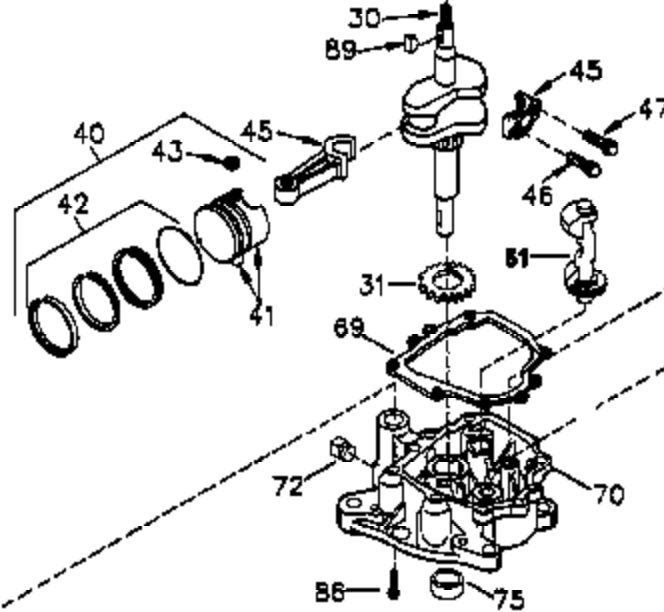

CONTINUED FROM PAGE 2

Engine Parts List #2

Ref #	Part Number	Qty	Description
30	35429A	1	Crankshaft
31	35327	1	Counterbalance Gear
40	35776	1	Piston, Pin & Ring Set (Std.)
40	35777	1	Piston, Pin & Ring Set (.010" OS)
40	35778	1	Piston, Pin & Ring Set (.020" OS)
41	35773	1	Piston & Pin Ass'y (Std.) (Incl. 43)
41	35774	1	Piston & Pin Ass'y (.010" OS) (Incl. 43)
41	35775	1	Piston & Pin Ass'y (.020" OS) (Incl. 43)
42	35779	1	Ring Set (Std.)
42	35780	1	Ring Set (.010" OS)
42	35781	1	Ring Set (.020" OS)
43	35772	2	Piston Pin Retaining Ring
45	35330A	1	Connecting Rod Ass'y (Incl. 46 & 47)
46	650908	1	Connecting Rod Bolt
47	650882	1	Connecting Rod Bolt
48	34034	2	Valve Lifter
50	35381	1	Camshaft (MCR)
51	35315A	1	Counterbalance Weight
52	31356	1	Oil Pump Ass'y.
69	35317	1	* Mounting Flange Gasket
70	35711A	1	Mounting Flange (Incl. 72, 75 & 80)
72	31927	1	Oil Drain Plug
75	35319	1	Oil Seal
80	35783	1	Governor Shaft
81	30590A	2	Washer
82	35378	1	Governor Gear Ass'y (Incl. 81)
83	30588A	1	Governor Spool
84	29193	2	Retaining Ring
86	650833	7	Screw, 1/4-20 x 1-3/16"
88	31707A	1	Spacer (Incl. 81)
89	32589	1	Flywheel Key
123	33261	1	Intake Pipe Brace
124	650738	3	Screw, 1/4-20 x 5/8"
171	28424	1	Breather Element
178	29752	2	Nut & Lock Washer, 1/4-28
182	30088A	2	Screw, 1/4-28 x 1"
184	33263	1	* Carburetor To Intake Pipe Gasket
185	34926	1	Intake Pipe
223	650378	2	Screw, Torx T-30, 5/16-18 x 1-1/8"
224	27915A	1	* Intake Pipe Gasket
238	650834	2	Screw, 10-32 x 1-17/32"
239	33629	1	* Air Cleaner Gasket
240	35538B	1	Air Cleaner Body (Incl. 239)
245A	35404	1	Air Cleaner Filter
245	35403	1	Air Cleaner Filter (Incl. 251A)
250	35961	1	Air Cleaner Cover
251A	650825	2	Nut & Lock Washer, 1/4-20
251	650886	2	Wing Nut, 1/4-20
292	26460	2	Fuel Line Clamp
296	34279B	1	Fuel Filter (Incl. 292)
305	35574	1	Oil Fill Tube
307	35499	1	"O" Ring
308	35437	1	Fill Tube Clip
310	35576	1	Dipstick
380	632692	1	Carburetor (Incl. 184)