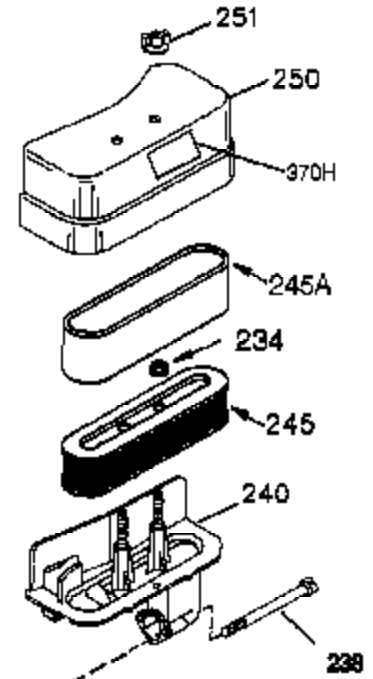

CONTINUED FROM PAGE 2

Engine Parts List #2

Ref #	Part Number	Qty	Description
30	35429A	1	Crankshaft
31	35327	1	Counterbalance Gear
40	35776	1	Piston, Pin & Ring Set (Std.)
40	35777	1	Piston, Pin & Ring Set (.010" OS)
40	35778	1	Piston, Pin & Ring Set (.020" OS)
41	35773	1	Piston & Pin Ass'y (Std.) (Incl. 43)
41	35774	1	Piston & Pin Ass'y (.010" OS) (Incl. 43)
41	35775	1	Piston & Pin Ass'y (.020" OS) (Incl. 43)
42	35779	1	Ring Set (Std.)
42	35780	1	Ring Set (.010" OS)
42	35781	1	Ring Set (.020" OS)
43	35772	2	Piston Pin Retaining Ring
45	35330A	1	Connecting Rod Ass'y (Incl. 46 & 47)
46	650908	1	Connecting Rod Bolt
47	650882	1	Connecting Rod Bolt
48	34034	2	Valve Lifter
50	35381	1	Camshaft (MCR)
51	35315A	1	Counterbalance Weight
52	31356	1	Oil Pump Ass'y.
69	35317	1	* Mounting Flange Gasket
70	35711A	1	Mounting Flange (Incl. 72, 75 & 80)
72	31927	1	Oil Drain Plug
75	35319	1	Oil Seal
80	35783	1	Governor Shaft
81	30590A	2	Washer
82	35378	1	Governor Gear Ass'y (Incl. 81)
83	30588A	1	Governor Spool
84	29193	2	Retaining Ring
86	650833	7	Screw, 1/4-20 x 1-3/16"
88	31707A	1	Spacer (Incl. 81)
89	32589	1	Flywheel Key
123	33261	1	Intake Pipe Brace
124	650738	3	Screw, 1/4-20 x 5/8"
171	28424	1	Breather Element
178	29752	2	Nut & Lock Washer, 1/4-28
182	30088A	2	Screw, 1/4-28 x 1"
184	33263	1	* Carburetor To Intake Pipe Gasket
185	34926	1	Intake Pipe
223	650378	2	Screw, Torx T-30, 5/16-18 x 1-1/8"
224	27915A	1	* Intake Pipe Gasket
238	650834	2	Screw, 10-32 x 1-17/32"
239	33629	1	* Air Cleaner Gasket
240	35538B	1	Air Cleaner Body (Incl. 239)
245A	35404	1	Air Cleaner Filter
245	35403	1	Air Cleaner Filter (Incl. 251A)
250	35961	1	Air Cleaner Cover
251A	650825	2	Nut & Lock Washer, 1/4-20
251	650886	2	Wing Nut, 1/4-20
292	26460	2	Fuel Line Clamp
296	34279B	1	Fuel Filter (Incl. 292)
305	35574	1	Oil Fill Tube
307	35499	1	"O" Ring
308	35437	1	Fill Tube Clip
310	35576	1	Dipstick
380	632692	1	Carburetor (Incl. 184)