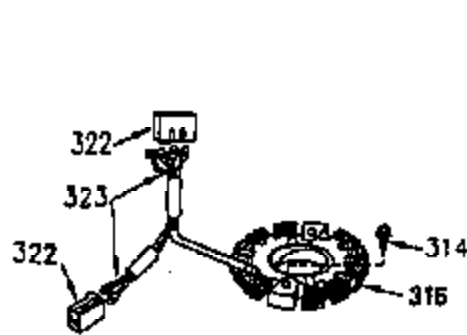

VIEW 3 OF 4

Ref #	Part Number	Qty	Description
46	650908	1	Connecting Rod Bolt
66	30063	1	Screw, Torx T-30, 1/4-20 x 1/2"
210	27793	1	Conduit Clip
211	28942	1	Screw, 10-32 x 3/8"
251A	650825	2	Nut & Lock Washer, 1/4-20
314	650873	2	Screw, 1/4-20 x 3/4"
315	611097	1	Alternator Coil (7 Amp)(Incl. 322,322 A&323)
319	650874	2	Screw, 10-32 x 15/32"
320	611098	1	Regulator
322A	610824	1	Connector Body
322	610921	1	Connector Body
323	610922	1	Terminal