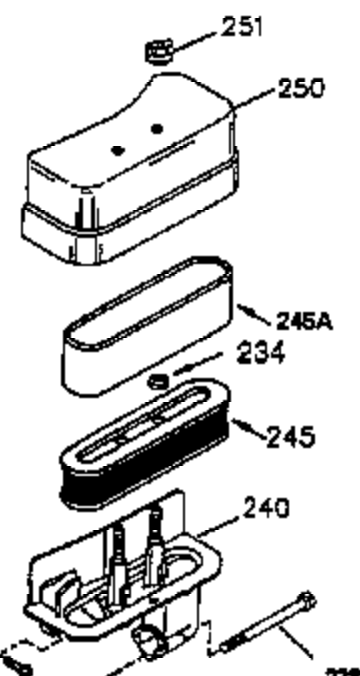

VIEW 2 OF 4

CONTINUED FROM PAGE 2

Engine Parts List #2

Ref #	Part Number	Qty	Description
30	35752A	1	Crankshaft
31	35327	1	Counterbalance Gear
40	35776	1	Piston, Pin & Ring Set (Std.)
40	35777	1	Piston, Pin & Ring Set (.010" OS)
40	35778	1	Piston, Pin & Ring Set (.020" OS)
41	35773	1	Piston & Pin Ass'y. (Std.) (Incl. 43)
41	35774	1	Piston & Pin Ass'y. (.010" OS) (Incl. 43)
41	35775	1	Piston & Pin Ass'y. (.020" OS) (Incl. 43)
42	35779	1	Ring Set (Std.)
42	35780	1	Ring Set (.010 OS)
42	35781	1	Ring Set (.020 OS)
43	35772	2	Piston Pin Retaining Ring
45	35330A	1	Connecting Rod Ass'y. (Incl. 46 & 47)
46	650908	1	Connecting Rod Bolt
47	650882	1	Connecting Rod Bolt
48	34034	2	Valve Lifter
50	35381	1	Camshaft (MCR)
51	35315A	1	Counterbalance Weight
52	31356	1	Oil Pump Ass'y.
69	35317	1	* Mounting Flange Gasket
70	35711A	1	Mounting Flange (Incl. 72, 75 & 82)
72	31927	1	Oil Drain Plug
75	35319	1	Oil Seal
80	35783	1	Governor Shaft
81	30590A	2	Washer
82	35378	1	Governor Gear Ass'y. (Incl. 81)
83	30588A	1	Governor Spool
84	29193	2	Retaining Ring
86	650833	7	Screw, 1/4-20 x 1-3/16"
88	31707A	1	Spacer (Incl. 81)
89	32589	1	Flywheel Key
123	33261	1	Intake Pipe Brace
124	650738	2	Screw, 1/4-20 x 5/8"
178	29752	2	Nut & Lock Washer, 1/4-28
182	30088A	2	Screw, 1/4-28 x 1"
184	33263	1	* Carburetor To Intake Pipe Gasket
185	34926	1	Intake Pipe
223	650378	2	Screw, Torx T-30, 5/16-18 x 1-1/8"
224	27915A	1	* Intake Pipe Gasket
238	650834	2	Screw, 10-32 x 1-17/32"
239	33629	1	* Air Cleaner Gasket
240	35538B	1	Air Cleaner Body (Incl. 239)
245A	35404	1	Air Cleaner Filter
245	35403	1	Air Cleaner Filter (Incl. 251A)
250	35405	1	Air Cleaner Cover
251	650886	2	Wing Nut, 1/4-20
251A	650825	2	Nut & Lock Washer, 1/4-20
252	650887	1	Screw, 1/4-20 x 1"
290	29774	1	Fuel Line
292	26460	2	Fuel Line Clamp
305	35574	1	Oil Fill Tube
307	35499	1	"O" Ring
308	35437	1	Fill Tube Clip
310	35576	1	Dipstick
322A	610824	1	Connector Body
380	632588	1	Carburetor (Incl. 184)