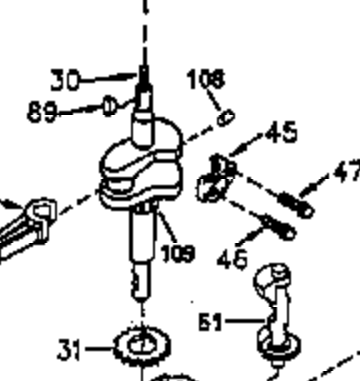

VIEW 2 OF 4

CONTINUED FROM PAGE 2

Engine Parts List #2

Ref #	Part Number	Qty	Description
30	35752A	1	Crankshaft
31	35327	1	Counterbalance Gear
40	35776	1	Piston, Pin & Ring Set (Std.)
40	35777	1	Piston, Pin & Ring Set (.010" OS)
40	35778	1	Piston, Pin & Ring Set (.020" OS)
41	35773	1	Piston & Pin Ass'y. (Std.) (Incl. 43)
41	35774	1	Piston & Pin Ass'y. (.010" OS) (Incl. 43)
41	35775	1	Piston & Pin Ass'y. (.020" OS) (Incl. 43)
42	35779	1	Ring Set (Std.)
42	35780	1	Ring Set (.010 OS)
42	35781	1	Ring Set (.020 OS)
43	35772	2	Piston Pin Retaining Ring
45	35330A	1	Connecting Rod Ass'y. (Incl. 46 & 47)
46	650908	1	Connecting Rod Bolt
47	650882	1	Connecting Rod Bolt
48	34034	2	Valve Lifter
50	35381	1	Camshaft (MCR)
51	35315A	1	Counterbalance Weight
52	31356	1	Oil Pump Ass'y.
69	35317	1	* Mounting Flange Gasket
70	35711A	1	Mounting Flange (Incl. 72, 75 & 82)
72	31927	1	Oil Drain Plug
75	35319	1	Oil Seal
80	35783	1	Governor Shaft
81	30590A	2	Washer
82	35378	1	Governor Gear Ass'y. (Incl. 81)
83	30588A	1	Governor Spool
84	29193	2	Retaining Ring
86	650833	7	Screw, 1/4-20 x 1-3/16"
88	31707A	1	Spacer (Incl. 81)
89	32589	1	Flywheel Key
123	33261	1	Intake Pipe Brace
124	650738	2	Screw, 1/4-20 x 5/8"
178	29752	2	Nut & Lock Washer, 1/4-28
182	30088A	2	Screw, 1/4-28 x 1"
184	33263	1	* Carburetor To Intake Pipe Gasket
185	34926	1	Intake Pipe
223	650378	2	Screw, Torx T-30, 5/16-18 x 1-1/8"
224	27915A	1	* Intake Pipe Gasket
238	650834	2	Screw, 10-32 x 1-17/32"
239	33629	1	* Air Cleaner Gasket
240	35538B	1	Air Cleaner Body (Incl. 239)
245A	35404	1	Air Cleaner Filter
245	35403	1	Air Cleaner Filter (Incl. 251A)
250	35405	1	Air Cleaner Cover
251	650886	2	Wing Nut, 1/4-20
251A	650825	2	Nut & Lock Washer, 1/4-20
252	650887	1	Screw, 1/4-20 x 1"
290	29774	1	Fuel Line
292	26460	2	Fuel Line Clamp
305	35574	1	Oil Fill Tube
307	35499	1	"O" Ring
308	35437	1	Fill Tube Clip
310	35576	1	Dipstick
322A	610824	1	Connector Body
380	632588	1	Carburetor (Incl. 184)