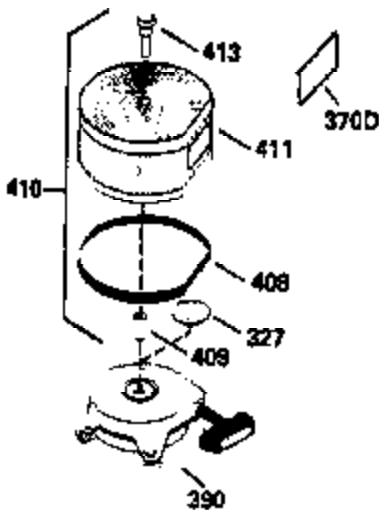

Ref #	Part Number	Qty	Description
262	29747B	2	Screw, Torx T-40, 5/16-24 x 21/32"
264	650738	2	Screw, 1/4-20 x 5/8"
265	33272B	1	Cylinder Head Cover
281	33013	1	Starter Bubble Cover
282	650760	1	Screw, 8-32 x 3/8"
286	35792	1	Debris Screen
287	650936	1	Screw, 10-32 x 13/32"
290	29774	1	Fuel Line
292	26460	2	Fuel Line Clamp
308A	33997	1	Fill Tube Clip
314	650873	2	Screw, 1/4-20 x 3/4"
315	611097	1	Alternator Coil (7 Amp)(Incl. 322,322 A&323)
322	610921	1	Connector Body
322A	610824	1	Connector Body
323	610922	1	Terminal
370A	34686	1	Name Decal
370	34346	1	Instruction Decal

VIEW 3 OF 4

Ref #	Part Number	Qty	Description
46	650908	1	Connecting Rod Bolt
66	30063	1	Screw, Torx T-30, 1/4-20 x 1/2"
210	27793	1	Conduit Clip
211	28942	1	Screw, 10-32 x 3/8"
251A	650825	2	Nut & Lock Washer, 1/4-20
314	650873	2	Screw, 1/4-20 x 3/4"
315	611097	1	Alternator Coil (7 Amp)(Incl. 322,322 A&323)
319	650874	2	Screw, 10-32 x 15/32"
320	611098	1	Regulator
322A	610824	1	Connector Body
322	610921	1	Connector Body
323	610922	1	Terminal

VIEW 4 OF 4
 STANDARD POINT IGNITION

**MUFFLER (QUIET)
 (OPTIONAL)**

OPTIONAL SPARK ARRESTOR

**DEBRIS SCREEN KIT
 (OPTIONAL)**

Ref #	Part Number	Qty	Description
	16 32651	1	Governor Lever
	19A 35988	1	Control Spring
	46 650908	1	Connecting Rod Bolt
	92 650880	1	Lock Washer
	93 650881	1	Flywheel Nut
	103 650814	2	Screw, Torx T-15, 10-24 x 1"
	186 33860	1	Governor Link
	200 35956	1	Control Bracket (Incl. 203 & 204)
	209 650902	2	Screw, 10-32 x 7/16"
	210 27793	1	Conduit Clip
	211 28942	1	Screw, 10-32 x 3/8"
	251A 650825	2	Nut & Lock Washer, 1/4-20
	260 35795A	1	Blower Housing
	261 650788	2	Screw, 5/16-18 x 3/4"
	262 29747B	2	Screw, Torx T-40, 5/16-24 x 21/32"
	286 35792	1	Debris Screen
	322A 610824	1	Connector Body
	370B 35274	1	Instruction Decal