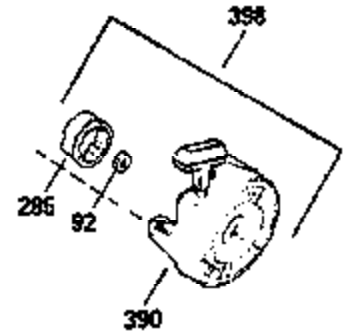

VIEW 3 OF 4

Ref #	Part Number	Qty	Description
46	650908	1	Connecting Rod Bolt
66	30063	1	Screw, Torx T-30, 1/4-20 x 1/2"
210	27793	1	Conduit Clip
211	28942	1	Screw, 10-32 x 3/8"
251A	650825	2	Nut & Lock Washer, 1/4-20
314	650873	2	Screw, 1/4-20 x 3/4"
315	611097	1	Alternator Coil (7 Amp)(Incl. 322,322 A&323)
319	650874	2	Screw, 10-32 x 15/32"
320	611098	1	Regulator
322A	610824	1	Connector Body
322	610921	1	Connector Body
323	610922	1	Terminal

VIEW 4 OF 4
 STANDARD POINT IGNITION

**MUFFLER (QUIET)
 (OPTIONAL)**

OPTIONAL SPARK ARRESTOR

**DEBRIS SCREEN KIT
 (OPTIONAL)**

Ref #	Part Number	Qty	Description
	16 32651	1	Governor Lever
	19A 35988	1	Control Spring
	46 650908	1	Connecting Rod Bolt
	92 650880	1	Lock Washer
	93 650881	1	Flywheel Nut
	103 650814	2	Screw, Torx T-15, 10-24 x 1"
	186 33860	1	Governor Link
	200 35956	1	Control Bracket (Incl. 203 & 204)
	209 650902	2	Screw, 10-32 x 7/16"
	210 27793	1	Conduit Clip
	211 28942	1	Screw, 10-32 x 3/8"
	251A 650825	2	Nut & Lock Washer, 1/4-20
	260 35795A	1	Blower Housing
	261 650788	2	Screw, 5/16-18 x 3/4"
	262 29747B	2	Screw, Torx T-40, 5/16-24 x 21/32"
	286 35792	1	Debris Screen
	322A 610824	1	Connector Body
	370B 35274	1	Instruction Decal