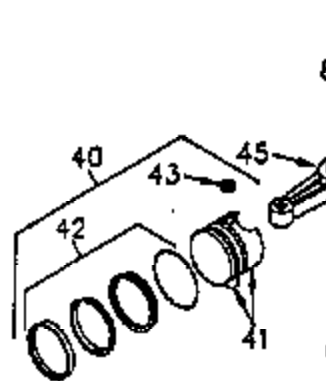

VIEW 2 OF 4

CONTINUED FROM PAGE 2

Engine Parts List #2

Ref #	Part Number	Qty	Description
30	35752A	1	Crankshaft
31	35327	1	Counterbalance Gear
40	35776	1	Piston, Pin & Ring Set (Std.)
40	35777	1	Piston, Pin & Ring Set (.010" OS)
40	35778	1	Piston, Pin & Ring Set (.020" OS)
41	35773	1	Piston & Pin Ass'y. (Std.) (Incl. 43)
41	35774	1	Piston & Pin Ass'y. (.010" OS) (Incl. 43)
41	35775	1	Piston & Pin Ass'y. (.020" OS) (Incl. 43)
42	35779	1	Ring Set (Std.)
42	35780	1	Ring Set (.010 OS)
42	35781	1	Ring Set (.020 OS)
43	35772	2	Piston Pin Retaining Ring
45	35330A	1	Connecting Rod Ass'y. (Incl. 46 & 47)
46	650908	1	Connecting Rod Bolt
47	650882	1	Connecting Rod Bolt
48	34034	2	Valve Lifter
50	35381	1	Camshaft (MCR)
51	35315A	1	Counterbalance Weight
52	31356	1	Oil Pump Ass'y.
69	35317	1	* Mounting Flange Gasket
70	35711A	1	Mounting Flange (Incl. 72, 75 & 82)
72	31927	1	Oil Drain Plug
75	35319	1	Oil Seal
80	35783	1	Governor Shaft
81	30590A	2	Washer
82	35378	1	Governor Gear Ass'y. (Incl. 81)
83	30588A	1	Governor Spool
84	29193	2	Retaining Ring
86	650833	7	Screw, 1/4-20 x 1-3/16"
88	31707A	1	Spacer (Incl. 81)
89	32589	1	Flywheel Key
123	33261	1	Intake Pipe Brace
124	650738	2	Screw, 1/4-20 x 5/8"
178	29752	2	Nut & Lock Washer, 1/4-28
182	30088A	2	Screw, 1/4-28 x 1"
184	33263	1	* Carburetor To Intake Pipe Gasket
185	34926	1	Intake Pipe
223	650378	2	Screw, Torx T-30, 5/16-18 x 1-1/8"
224	27915A	1	* Intake Pipe Gasket
238	650834	2	Screw, 10-32 x 1-17/32"
239	33629	1	* Air Cleaner Gasket
240	35538B	1	Air Cleaner Body (Incl. 239)
245A	35404	1	Air Cleaner Filter
245	35403	1	Air Cleaner Filter (Incl. 251A)
250	35405	1	Air Cleaner Cover
251	650886	2	Wing Nut, 1/4-20
251A	650825	2	Nut & Lock Washer, 1/4-20
252	650887	1	Screw, 1/4-20 x 1"
290	29774	1	Fuel Line
292	26460	2	Fuel Line Clamp
305	35574	1	Oil Fill Tube
307	35499	1	"O" Ring
308	35437	1	Fill Tube Clip
310	35576	1	Dipstick
322A	610824	1	Connector Body
380	632588	1	Carburetor (Incl. 184)