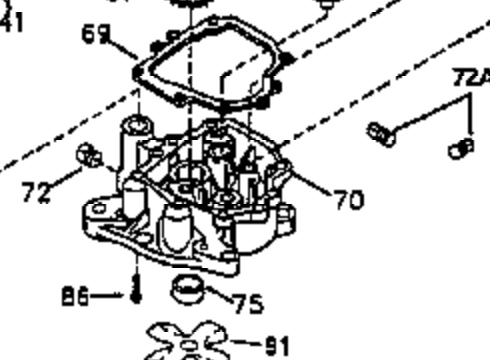

VIEW 2 OF 4

CONTINUED FROM PAGE 2

Engine Parts List #2

Ref #	Part Number	Qty	Description
30	35752A	1	Crankshaft
31	35327	1	Counterbalance Gear
40	35776	1	Piston, Pin & Ring Set (Std.)
40	35777	1	Piston, Pin & Ring Set (.010" OS)
40	35778	1	Piston, Pin & Ring Set (.020" OS)
41	35773	1	Piston & Pin Ass'y. (Std.) (Incl. 43)
41	35774	1	Piston & Pin Ass'y. (.010" OS) (Incl. 43)
41	35775	1	Piston & Pin Ass'y. (.020" OS) (Incl. 43)
42	35779	1	Ring Set (Std.)
42	35780	1	Ring Set (.010 OS)
42	35781	1	Ring Set (.020 OS)
43	35772	2	Piston Pin Retaining Ring
45	35330A	1	Connecting Rod Ass'y. (Incl. 46 & 47)
46	650908	1	Connecting Rod Bolt
47	650882	1	Connecting Rod Bolt
48	34034	2	Valve Lifter
50	35381	1	Camshaft (MCR)
51	35315A	1	Counterbalance Weight
52	31356	1	Oil Pump Ass'y.
69	35317	1	* Mounting Flange Gasket
70	35711A	1	Mounting Flange (Incl. 72, 75 & 82)
72	31927	1	Oil Drain Plug
75	35319	1	Oil Seal
80	35783	1	Governor Shaft
81	30590A	2	Washer
82	35378	1	Governor Gear Ass'y. (Incl. 81)
83	30588A	1	Governor Spool
84	29193	2	Retaining Ring
86	650833	7	Screw, 1/4-20 x 1-3/16"
88	31707A	1	Spacer (Incl. 81)
89	32589	1	Flywheel Key
123	33261	1	Intake Pipe Brace
124	650738	2	Screw, 1/4-20 x 5/8"
178	29752	2	Nut & Lock Washer, 1/4-28
182	30088A	2	Screw, 1/4-28 x 1"
184	33263	1	* Carburetor To Intake Pipe Gasket
185	34926	1	Intake Pipe
223	650378	2	Screw, Torx T-30, 5/16-18 x 1-1/8"
224	27915A	1	* Intake Pipe Gasket
238	650834	2	Screw, 10-32 x 1-17/32"
239	33629	1	* Air Cleaner Gasket
240	35538B	1	Air Cleaner Body (Incl. 239)
245A	35404	1	Air Cleaner Filter
245	35403	1	Air Cleaner Filter (Incl. 251A)
250	35405	1	Air Cleaner Cover
251	650886	2	Wing Nut, 1/4-20
251A	650825	2	Nut & Lock Washer, 1/4-20
252	650887	1	Screw, 1/4-20 x 1"
290	29774	1	Fuel Line
292	26460	2	Fuel Line Clamp
305	35574	1	Oil Fill Tube
307	35499	1	"O" Ring
308	35437	1	Fill Tube Clip
310	35576	1	Dipstick
322A	610824	1	Connector Body
380	632588	1	Carburetor (Incl. 184)