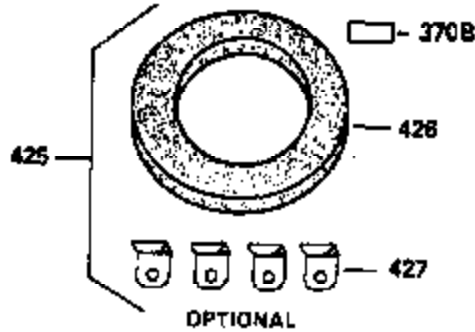

VIEW 3 OF 4

Ref #	Part Number	Qty	Description
46	650908	1	Connecting Rod Bolt
66	30063	1	Screw, Torx T-30, 1/4-20 x 1/2"
210	27793	1	Conduit Clip
211	28942	1	Screw, 10-32 x 3/8"
251A	650825	2	Nut & Lock Washer, 1/4-20
314	650873	2	Screw, 1/4-20 x 3/4"
315	611097	1	Alternator Coil (7 Amp)(Incl. 322,322 A&323)
319	650874	2	Screw, 10-32 x 15/32"
320	611098	1	Regulator
322A	610824	1	Connector Body
322	610921	1	Connector Body
323	610922	1	Terminal

VIEW 4 OF 4
 STANDARD POINT IGNITION

**MUFFLER (QUIET)
 (OPTIONAL)**

OPTIONAL SPARK ARRESTOR

**DEBRIS SCREEN KIT
 (OPTIONAL)**

Ref #	Part Number	Qty	Description
	16 32651	1	Governor Lever
	19A 35988	1	Control Spring
	46 650908	1	Connecting Rod Bolt
	92 650880	1	Lock Washer
	93 650881	1	Flywheel Nut
	103 650814	2	Screw, Torx T-15, 10-24 x 1"
	186 33860	1	Governor Link
	200 35956	1	Control Bracket (Incl. 203 & 204)
	209 650902	2	Screw, 10-32 x 7/16"
	210 27793	1	Conduit Clip
	211 28942	1	Screw, 10-32 x 3/8"
	251A 650825	2	Nut & Lock Washer, 1/4-20
	260 35795A	1	Blower Housing
	261 650788	2	Screw, 5/16-18 x 3/4"
	262 29747B	2	Screw, Torx T-40, 5/16-24 x 21/32"
	286 35792	1	Debris Screen
	322A 610824	1	Connector Body
	370B 35274	1	Instruction Decal