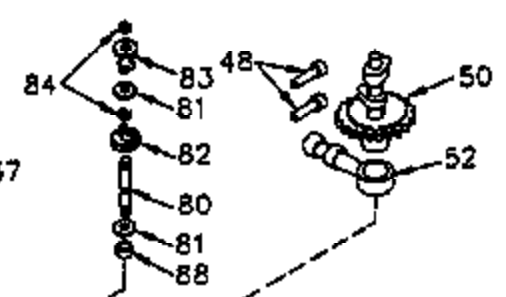

VIEW 2 OF 4

CONTINUED FROM PAGE 2

Engine Parts List #2

Ref #	Part Number	Qty	Description
30	35752A	1	Crankshaft
31	35327	1	Counterbalance Gear
40	35776	1	Piston, Pin & Ring Set (Std.)
40	35777	1	Piston, Pin & Ring Set (.010" OS)
40	35778	1	Piston, Pin & Ring Set (.020" OS)
41	35773	1	Piston & Pin Ass'y. (Std.) (Incl. 43)
41	35774	1	Piston & Pin Ass'y. (.010" OS) (Incl. 43)
41	35775	1	Piston & Pin Ass'y. (.020" OS) (Incl. 43)
42	35779	1	Ring Set (Std.)
42	35780	1	Ring Set (.010 OS)
42	35781	1	Ring Set (.020 OS)
43	35772	2	Piston Pin Retaining Ring
45	35330A	1	Connecting Rod Ass'y. (Incl. 46 & 47)
46	650908	1	Connecting Rod Bolt
47	650882	1	Connecting Rod Bolt
48	34034	2	Valve Lifter
50	35381	1	Camshaft (MCR)
51	35315A	1	Counterbalance Weight
52	31356	1	Oil Pump Ass'y.
69	35317	1	* Mounting Flange Gasket
70	35711A	1	Mounting Flange (Incl. 72, 75 & 82)
72	31927	1	Oil Drain Plug
75	35319	1	Oil Seal
80	35783	1	Governor Shaft
81	30590A	2	Washer
82	35378	1	Governor Gear Ass'y. (Incl. 81)
83	30588A	1	Governor Spool
84	29193	2	Retaining Ring
86	650833	7	Screw, 1/4-20 x 1-3/16"
88	31707A	1	Spacer (Incl. 81)
89	32589	1	Flywheel Key
123	33261	1	Intake Pipe Brace
124	650738	2	Screw, 1/4-20 x 5/8"
178	29752	2	Nut & Lock Washer, 1/4-28
182	30088A	2	Screw, 1/4-28 x 1"
184	33263	1	* Carburetor To Intake Pipe Gasket
185	34926	1	Intake Pipe
223	650378	2	Screw, Torx T-30, 5/16-18 x 1-1/8"
224	27915A	1	* Intake Pipe Gasket
238	650834	2	Screw, 10-32 x 1-17/32"
239	33629	1	* Air Cleaner Gasket
240	35538B	1	Air Cleaner Body (Incl. 239)
245A	35404	1	Air Cleaner Filter
245	35403	1	Air Cleaner Filter (Incl. 251A)
250	35405	1	Air Cleaner Cover
251	650886	2	Wing Nut, 1/4-20
251A	650825	2	Nut & Lock Washer, 1/4-20
252	650887	1	Screw, 1/4-20 x 1"
290	29774	1	Fuel Line
292	26460	2	Fuel Line Clamp
305	35574	1	Oil Fill Tube
307	35499	1	"O" Ring
308	35437	1	Fill Tube Clip
310	35576	1	Dipstick
322A	610824	1	Connector Body
380	632588	1	Carburetor (Incl. 184)