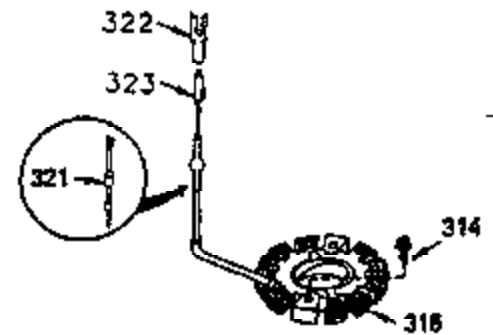

VIEW 3 OF 4

Ref #	Part Number	Qty	Description
46	650908	1	Connecting Rod Bolt
66	30063	1	Screw, Torx T-30, 1/4-20 x 1/2"
210	27793	1	Conduit Clip
211	28942	1	Screw, 10-32 x 3/8"
251A	650825	2	Nut & Lock Washer, 1/4-20
314	650873	2	Screw, 1/4-20 x 3/4"
315	611097	1	Alternator Coil (7 Amp)(Incl. 322,322 A&323)
319	650874	2	Screw, 10-32 x 15/32"
320	611098	1	Regulator
322A	610824	1	Connector Body
322	610921	1	Connector Body
323	610922	1	Terminal