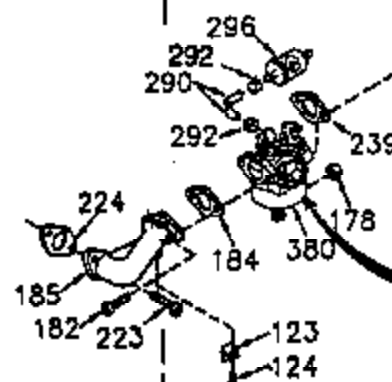

VIEW 2 OF 4

CONTINUED FROM PAGE 2

Engine Parts List #2

Ref #	Part Number	Qty	Description
30	35752A	1	Crankshaft
31	35327	1	Counterbalance Gear
40	35776	1	Piston, Pin & Ring Set (Std.)
40	35777	1	Piston, Pin & Ring Set (.010" OS)
40	35778	1	Piston, Pin & Ring Set (.020" OS)
41	35773	1	Piston & Pin Ass'y. (Std.) (Incl. 43)
41	35774	1	Piston & Pin Ass'y. (.010" OS) (Incl. 43)
41	35775	1	Piston & Pin Ass'y. (.020" OS) (Incl. 43)
42	35779	1	Ring Set (Std.)
42	35780	1	Ring Set (.010 OS)
42	35781	1	Ring Set (.020 OS)
43	35772	2	Piston Pin Retaining Ring
45	35330A	1	Connecting Rod Ass'y. (Incl. 46 & 47)
46	650908	1	Connecting Rod Bolt
47	650882	1	Connecting Rod Bolt
48	34034	2	Valve Lifter
50	35381	1	Camshaft (MCR)
51	35315A	1	Counterbalance Weight
52	31356	1	Oil Pump Ass'y.
69	35317	1	* Mounting Flange Gasket
70	35711A	1	Mounting Flange (Incl. 72, 75 & 82)
72	31927	1	Oil Drain Plug
75	35319	1	Oil Seal
80	35783	1	Governor Shaft
81	30590A	2	Washer
82	35378	1	Governor Gear Ass'y. (Incl. 81)
83	30588A	1	Governor Spool
84	29193	2	Retaining Ring
86	650833	7	Screw, 1/4-20 x 1-3/16"
88	31707A	1	Spacer (Incl. 81)
89	32589	1	Flywheel Key
123	33261	1	Intake Pipe Brace
124	650738	2	Screw, 1/4-20 x 5/8"
178	29752	2	Nut & Lock Washer, 1/4-28
182	30088A	2	Screw, 1/4-28 x 1"
184	33263	1	* Carburetor To Intake Pipe Gasket
185	34926	1	Intake Pipe
223	650378	2	Screw, Torx T-30, 5/16-18 x 1-1/8"
224	27915A	1	* Intake Pipe Gasket
238	650834	2	Screw, 10-32 x 1-17/32"
239	33629	1	* Air Cleaner Gasket
240	35538B	1	Air Cleaner Body (Incl. 239)
245A	35404	1	Air Cleaner Filter
245	35403	1	Air Cleaner Filter (Incl. 251A)
250	35405	1	Air Cleaner Cover
251	650886	2	Wing Nut, 1/4-20
251A	650825	2	Nut & Lock Washer, 1/4-20
252	650887	1	Screw, 1/4-20 x 1"
290	29774	1	Fuel Line
292	26460	2	Fuel Line Clamp
305	35574	1	Oil Fill Tube
307	35499	1	"O" Ring
308	35437	1	Fill Tube Clip
310	35576	1	Dipstick
322A	610824	1	Connector Body
380	632588	1	Carburetor (Incl. 184)