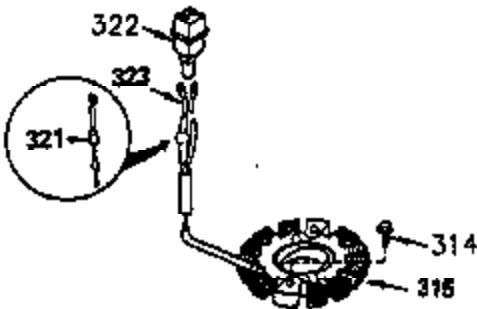

VIEW 3 OF 4

Ref #	Part Number	Qty	Description
46	650908	1	Connecting Rod Bolt
66	30063	1	Screw, Torx T-30, 1/4-20 x 1/2"
210	27793	1	Conduit Clip
211	28942	1	Screw, 10-32 x 3/8"
251A	650825	2	Nut & Lock Washer, 1/4-20
314	650873	2	Screw, 1/4-20 x 3/4"
315	611097	1	Alternator Coil (7 Amp)(Incl. 322,322 A&323)
319	650874	2	Screw, 10-32 x 15/32"
320	611098	1	Regulator
322A	610824	1	Connector Body
322	610921	1	Connector Body
323	610922	1	Terminal