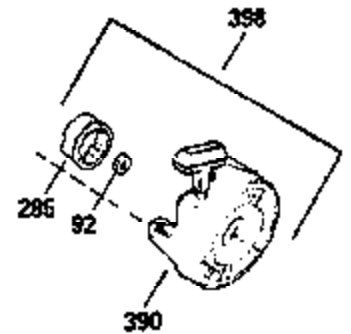

VIEW 3 OF 4

Ref #	Part Number	Qty	Description
46	650908	1	Connecting Rod Bolt
62	650760	1	Screw, 8-32 x 3/8"
63	28545	1	Grommet
66	30063	1	Screw, Torx T-30, 1/4-20 x 1/2"
68	33356	1	Ground Terminal
210	27793	1	Conduit Clip
211	28942	1	Screw, 10-32 x 3/8"
251A	650825	2	Nut & Lock Washer, 1/4-20
314	650873	2	Screw, 1/4-20 x 3/4"
315	611104	1	Alternator Coil (3/5 Split)(Incl.321, 322&323)
321	611161	1	Diode
322	611142	1	Connector Body
323	611118	1	Terminal

VIEW 4 OF 4
STANDARD POINT IGNITION

**MUFFLER (QUIET)
(OPTIONAL)**

**OPTIONAL SPARK
ARRESTOR**

**DEBRIS SCREEN KIT
(OPTIONAL)**

Ref #	Part Number	Qty	Description
16	32651	1	Governor Lever
19A	35988	1	Extension Spring
46	650908	1	Connecting Rod Bolt
92	650880	1	Lock Washer
93	650881	1	Flywheel Nut
103	650814	2	Screw, Torx T-15, 10-24 x 1"
186	33860	1	Governor Link
200	35956	1	Control Bracket (Incl. 203 & 204)
209	650902	2	Screw, 10-32 x 7/16"
210	27793	1	Conduit Clip
211	28942	1	Screw, 10-32 x 3/8"
251A	650825	2	Nut & Lock Washer, 1/4-20
260	36292	1	Blower Housing
261	650788	2	Screw, 5/16-18 x 3/4"
262	29747B	2	Screw, Torx T-40, 5/16-24 x 21/32"
263	35963	1	Trim Ring
286	35962	1	Cup & Screen
326	36210	1	Blower Housing Plug
347	650949	3	Screw, 10-32 x 9/16"