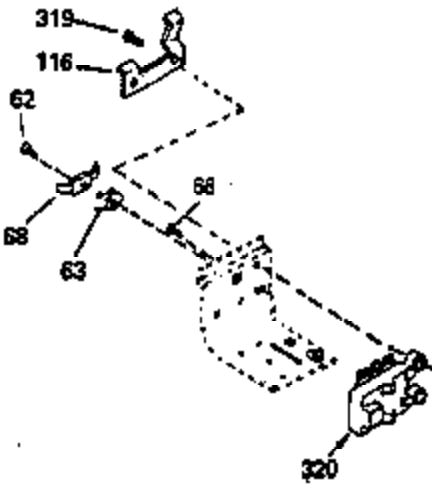

VIEW 3 OF 4

Ref #	Part Number	Qty	Description
46	650908	1	Connecting Rod Bolt
62	650760	1	Screw, 8-32 x 3/8"
63	28545	1	Grommet
66	30063	1	Screw, Torx T-30, 1/4-20 x 1/2"
68	33356	1	Ground Terminal
210	27793	1	Conduit Clip
211	28942	1	Screw, 10-32 x 3/8"
251A	650825	2	Nut & Lock Washer, 1/4-20
314	650873	2	Screw, 1/4-20 x 3/4"
315	611104	1	Alternator Coil (3/5 Split)(Incl.321, 322&323)
321	611161	1	Diode
322	611142	1	Connector Body
323	611118	1	Terminal