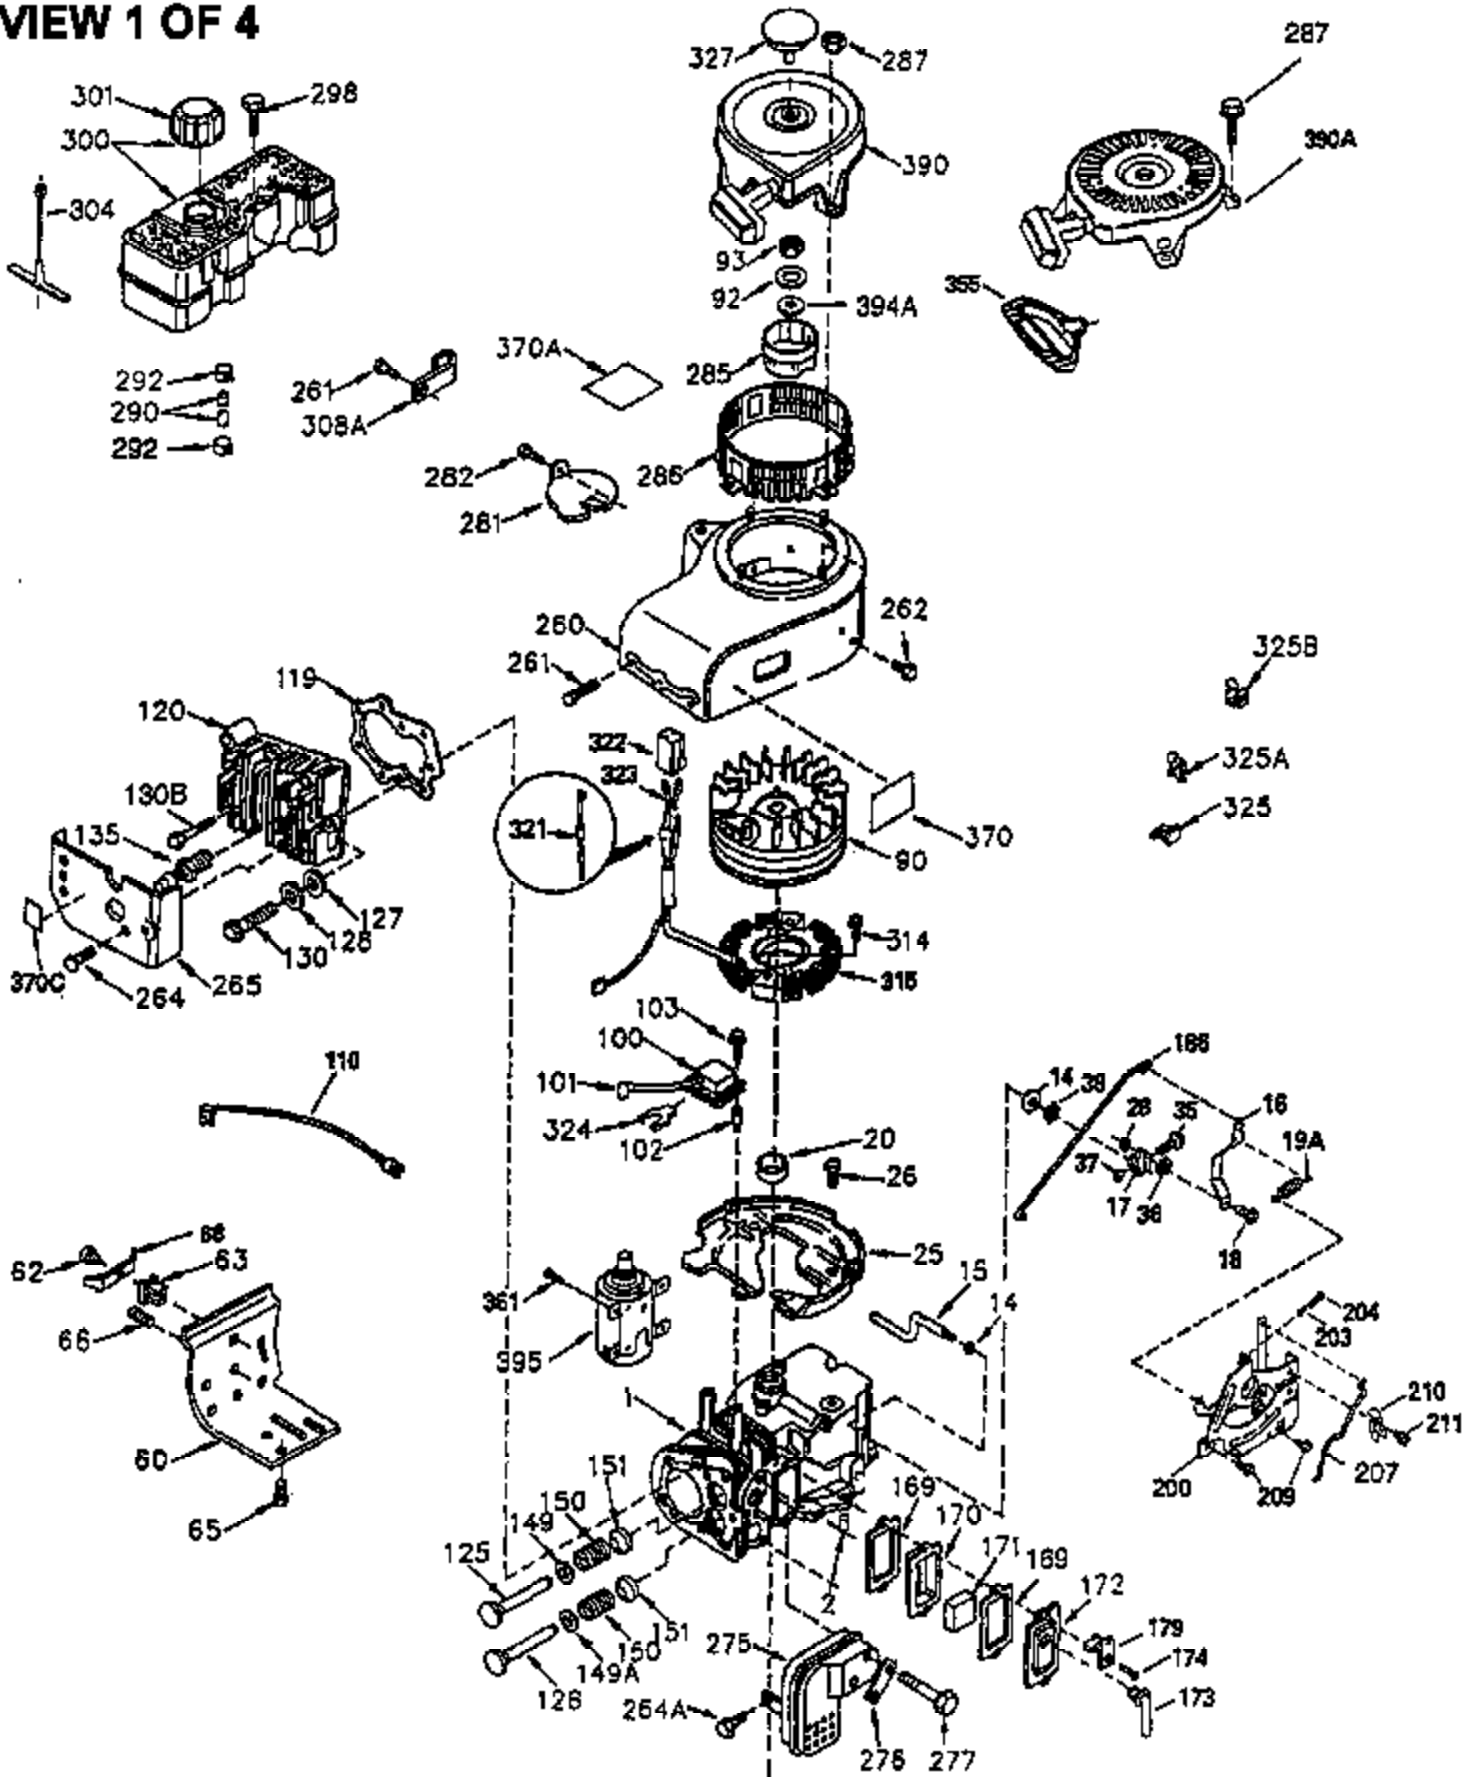

ILLUSTRATION SHOWS TYPICAL PARTS ONLY. ORDER BY PART NUMBER. PARTS NOT LISTED ARE SUPPLIED BY OEM.

VIEW 1 OF 4

CONTINUED ON PAGE 3

Engine Parts List #1

Ref #	Part Number	Qty	Description
	1 35421	1	Cylinder (Incl. 2 & 20)
	2 27652	2	Dowel Pin
	14 28277	2	Washer
	15 35082	1	Governor Rod
	16 32651	1	Governor Lever
	17 29916	1	Governor Lever Clamp
	18 650548	1	Screw, 8-32 x 5/16"
	19A 35988	1	Extension Spring
	20 35319	1	Oil Seal
	25 35424	1	Blower Housing Baffle
	26 650561	2	Screw, 1/4-20 x 5/8"
	28 30322	1	Lock Nut, 8-32
	35 29826	1	Screw, 10-32 x 3/4"
	36 29918	1	Lock Washer
	37 29216	1	Lock Nut, 10-32
	38 29642	1	Retaining Ring
	46 650908	1	Connecting Rod Bolt
	60 33273A	1	Blower Housing Extension
	62 650760	1	Screw, 8-32 x 3/8"
	63 28545	1	Grommet
	65 650128	1	Screw, 10-24 x 1/2"
	66 30063	1	Screw, Torx T-30, 1/4-20 x 1/2"
	68 33356	1	Ground Terminal
	90 611094	1	Flywheel
	92 650880	1	Lock Washer
	93 650881	1	Flywheel Nut
	100 35135	1	Solid State Ignition
	101 610118	1	Spark Plug Cover
	102 650872	2	Solid State Mounting Stud
	103 650814	2	Screw, Torx T-15, 10-24 x 1"
	110 35349	1	Ground Wire
	119 36451	1	* Cylinder Head Gasket
	120 36449	1	Cylinder Head
	125 27878A	1	Exhaust Valve (Std.) (Incl. 151)
	125 27880A	1	Exhaust Valve (1/32" OS) (Incl. 151)
	126 34035	1	Intake Valve (Std.) (Incl. 151)
	126 34036	1	Intake Valve (1/32" OS) (Incl. 151)
	127 650691	9	Washer
	128 650690	9	Belleville Washer
	130 650694A	9	Screw, 5/16-18 x 2"
	135 33636	1	Resistor Spark Plug (RJ17LM)
	149 27882	1	Valve Spring Cap
	149A 35862	1	Valve Spring Cap
	150 27881	2	Valve Spring
	151 32581	2	Valve Spring Keeper
	169 27896A	2	* Valve Cover Gasket
	170 28423	1	Breather Body
	171 28424	1	Breather Element
	172 28425	1	Valve Cover
	173 35350	1	Breather Tube
	174 650128	2	Screw, 10-24 x 1/2"
	186 33860	1	Governor Link
	200 35956	1	Control Bracket (Incl. 203 & 204)
	203 36208	1	Compression Spring
	204 650960	1	Screw, 6-32 x 1-1/8"
	207 35989	1	Throttle Link
	209 650902	2	Screw, 10-32 x 7/16"
	210 27793	1	Conduit Clip