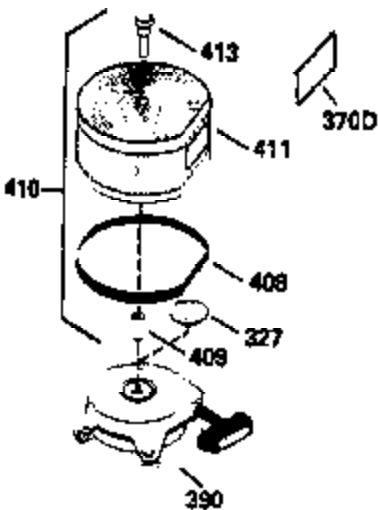

VIEW 3 OF 4

Ref #	Part Number	Qty	Description
46	650908	1	Connecting Rod Bolt
62	650760	1	Screw, 8-32 x 3/8"
63	28545	1	Grommet
66	30063	1	Screw, Torx T-30, 1/4-20 x 1/2"
68	33356	1	Ground Terminal
210	27793	1	Conduit Clip
211	28942	1	Screw, 10-32 x 3/8"
251A	650825	2	Nut & Lock Washer, 1/4-20
314	650873	2	Screw, 1/4-20 x 3/4"
315	611104	1	Alternator Coil (3/5 Split)(Incl.321, 322&323)
321	611161	1	Diode
322	611142	1	Connector Body
323	611118	1	Terminal

VIEW 4 OF 4
STANDARD POINT IGNITION

**MUFFLER (QUIET)
(OPTIONAL)**

**OPTIONAL SPARK
ARRESTOR**

**DEBRIS SCREEN KIT
(OPTIONAL)**

Ref #	Part Number	Qty	Description
16	32651	1	Governor Lever
19A	35988	1	Extension Spring
46	650908	1	Connecting Rod Bolt
92	650880	1	Lock Washer
93	650881	1	Flywheel Nut
103	650814	2	Screw, Torx T-15, 10-24 x 1"
186	33860	1	Governor Link
200	35956	1	Control Bracket (Incl. 203 & 204)
209	650902	2	Screw, 10-32 x 7/16"
210	27793	1	Conduit Clip
211	28942	1	Screw, 10-32 x 3/8"
251A	650825	2	Nut & Lock Washer, 1/4-20
260	36292	1	Blower Housing
261	650788	2	Screw, 5/16-18 x 3/4"
262	29747B	2	Screw, Torx T-40, 5/16-24 x 21/32"
263	35963	1	Trim Ring
286	35962	1	Cup & Screen
326	36210	1	Blower Housing Plug
347	650949	3	Screw, 10-32 x 9/16"