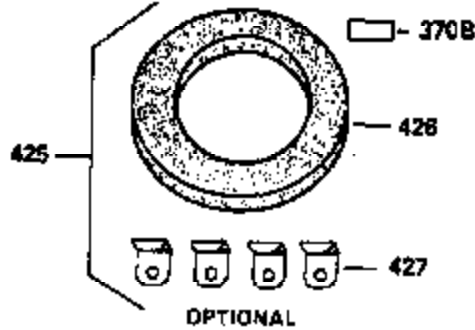

VIEW 3 OF 4

Ref #	Part Number	Qty	Description
46	650908	1	Connecting Rod Bolt
62	650760	1	Screw, 8-32 x 3/8"
63	28545	1	Grommet
66	30063	1	Screw, Torx T-30, 1/4-20 x 1/2"
68	33356	1	Ground Terminal
210	27793	1	Conduit Clip
211	28942	1	Screw, 10-32 x 3/8"
251A	650825	2	Nut & Lock Washer, 1/4-20
314	650873	2	Screw, 1/4-20 x 3/4"
315	611104	1	Alternator Coil (3/5 Split)(Incl.321, 322&323)
321	611161	1	Diode
322	611142	1	Connector Body
323	611118	1	Terminal

VIEW 4 OF 4
STANDARD POINT IGNITION

**MUFFLER (QUIET)
(OPTIONAL)**

**OPTIONAL SPARK
ARRESTOR**

**DEBRIS SCREEN KIT
(OPTIONAL)**

Ref #	Part Number	Qty	Description
16	32651	1	Governor Lever
19A	35988	1	Extension Spring
46	650908	1	Connecting Rod Bolt
92	650880	1	Lock Washer
93	650881	1	Flywheel Nut
103	650814	2	Screw, Torx T-15, 10-24 x 1"
186	33860	1	Governor Link
200	35956	1	Control Bracket (Incl. 203 & 204)
209	650902	2	Screw, 10-32 x 7/16"
210	27793	1	Conduit Clip
211	28942	1	Screw, 10-32 x 3/8"
251A	650825	2	Nut & Lock Washer, 1/4-20
260	36292	1	Blower Housing
261	650788	2	Screw, 5/16-18 x 3/4"
262	29747B	2	Screw, Torx T-40, 5/16-24 x 21/32"
263	35963	1	Trim Ring
286	35962	1	Cup & Screen
326	36210	1	Blower Housing Plug
347	650949	3	Screw, 10-32 x 9/16"