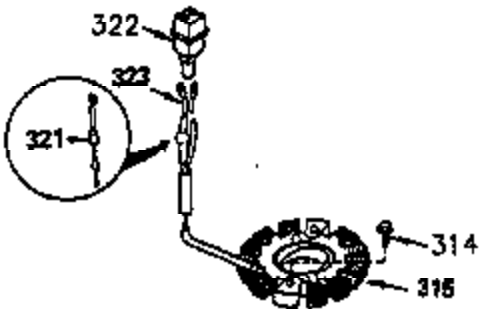

VIEW 3 OF 4

Ref #	Part Number	Qty	Description
46	650908	1	Connecting Rod Bolt
62	650760	1	Screw, 8-32 x 3/8"
63	28545	1	Grommet
66	30063	1	Screw, Torx T-30, 1/4-20 x 1/2"
68	33356	1	Ground Terminal
210	27793	1	Conduit Clip
211	28942	1	Screw, 10-32 x 3/8"
251A	650825	2	Nut & Lock Washer, 1/4-20
314	650873	2	Screw, 1/4-20 x 3/4"
315	611104	1	Alternator Coil (3/5 Split)(Incl.321, 322&323)
321	611161	1	Diode
322	611142	1	Connector Body
323	611118	1	Terminal