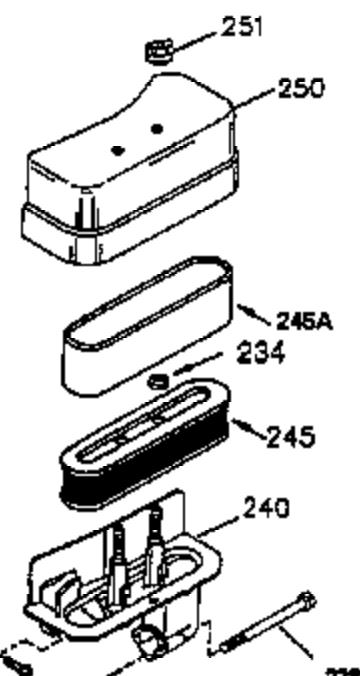

VIEW 2 OF 4

CONTINUED FROM PAGE 2

Engine Parts List #2

Ref #	Part Number	Qty	Description
30	35429A	1	Crankshaft
31	35327	1	Counterbalance Gear
40	35776	1	Piston, Pin & Ring Set (Std.)
40	35777	1	Piston, Pin & Ring Set (.010" OS)
40	35778	1	Piston, Pin & Ring Set (.020" OS)
41	35773	1	Piston & Pin Ass'y. (Std.) (Incl. 43)
41	35774	1	Piston & Pin Ass'y. (.010" OS) (Incl. 43)
41	35775	1	Piston & Pin Ass'y. (.020" OS) (Incl. 43)
42	35779	1	Ring Set (Std.)
42	35780	1	Ring Set (.010" OS)
42	35781	1	Ring Set (.020" OS)
43	35772	2	Piston Pin Retaining Ring
45	35330A	1	Connecting Rod Ass'y. (Incl. 46 & 47)
46	650908	1	Connecting Rod Bolt
47	650882	1	Connecting Rod Bolt
48	34034	2	Valve Lifter
50	35381	1	Camshaft (MCR)
51	35315A	1	Counterbalance Weight
52	31356	1	Oil Pump Ass'y.
69	35317	1	* Mounting Flange Gasket
70	35711A	1	Mounting Flange (Incl. 72, 75 & 80)
72	31927	1	Oil Drain Plug
75	35319	1	Oil Seal
80	35783	1	Governor Shaft
81	30590A	2	Washer
82	35378	1	Governor Gear Ass'y. (Incl. 81)
83	30588A	1	Governor Spool
84	29193	2	Retaining Ring
86	650833	7	Screw, 1/4-20 x 1-3/16"
88	31707A	1	Spacer (Incl. 81)
89	32589	1	Flywheel Key
123	33261	1	Intake Pipe Brace
124	650738	3	Screw, 1/4-20 x 5/8"
178	29752	2	Nut & Lock Washer, 1/4-28
182	30088A	2	Screw, 1/4-28 x 1"
184	33263	1	* Carburetor To Intake Pipe Gasket
185	34926	1	Intake Pipe
223	650378	2	Screw, Torx T-30, 5/16-18 x 1-1/8"
224	27915A	1	* Intake Pipe Gasket
238	650834	2	Screw, 10-32 x 1-17/32"
239	33629	1	* Air Cleaner Gasket
240	35538B	1	Air Cleaner Body (Incl. 239)
245	35403	1	Air Cleaner Filter (Incl. 251A)
245A	35404	1	Air Cleaner Filter
250	35961	1	Air Cleaner Cover
251	650886	2	Wing Nut, 1/4-20
251A	650825	2	Nut & Lock Washer, 1/4-20
290	29774	1	Fuel Line
292	26460	2	Fuel Line Clamp
305	35574	1	Oil Fill Tube
307	35499	1	"O" Ring
308	35437	1	Fill Tube Clip
310	35576	1	Dipstick
380	632692	1	Carburetor (Incl. 184)