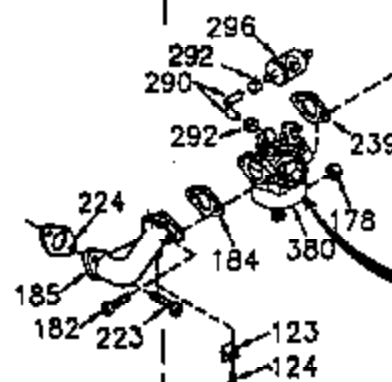

VIEW 2 OF 4

CONTINUED FROM PAGE 2

Engine Parts List #2

Ref #	Part Number	Qty	Description
30	35429A	1	Crankshaft
31	35327	1	Counterbalance Gear
40	35776	1	Piston, Pin & Ring Set (Std.)
40	35777	1	Piston, Pin & Ring Set (.010" OS)
40	35778	1	Piston, Pin & Ring Set (.020" OS)
41	35773	1	Piston & Pin Ass'y. (Std.) (Incl. 43)
41	35774	1	Piston & Pin Ass'y. (.010" OS) (Incl. 43)
41	35775	1	Piston & Pin Ass'y. (.020" OS) (Incl. 43)
42	35779	1	Ring Set (Std.)
42	35780	1	Ring Set (.010" OS)
42	35781	1	Ring Set (.020" OS)
43	35772	2	Piston Pin Retaining Ring
45	35330A	1	Connecting Rod Ass'y. (Incl. 46 & 47)
46	650908	1	Connecting Rod Bolt
47	650882	1	Connecting Rod Bolt
48	34034	2	Valve Lifter
50	35381	1	Camshaft (MCR)
51	35315A	1	Counterbalance Weight
52	31356	1	Oil Pump Ass'y.
69	35317	1	* Mounting Flange Gasket
70	35711A	1	Mounting Flange (Incl. 72, 75 & 80)
72	31927	1	Oil Drain Plug
75	35319	1	Oil Seal
80	35783	1	Governor Shaft
81	30590A	2	Washer
82	35378	1	Governor Gear Ass'y. (Incl. 81)
83	30588A	1	Governor Spool
84	29193	2	Retaining Ring
86	650833	7	Screw, 1/4-20 x 1-3/16"
88	31707A	1	Spacer (Incl. 81)
89	32589	1	Flywheel Key
123	33261	1	Intake Pipe Brace
124	650738	3	Screw, 1/4-20 x 5/8"
178	29752	2	Nut & Lock Washer, 1/4-28
182	30088A	2	Screw, 1/4-28 x 1"
184	33263	1	* Carburetor To Intake Pipe Gasket
185	34926	1	Intake Pipe
223	650378	2	Screw, Torx T-30, 5/16-18 x 1-1/8"
224	27915A	1	* Intake Pipe Gasket
238	650834	2	Screw, 10-32 x 1-17/32"
239	33629	1	* Air Cleaner Gasket
240	35538B	1	Air Cleaner Body (Incl. 239)
245	35403	1	Air Cleaner Filter (Incl. 251A)
245A	35404	1	Air Cleaner Filter
250	35961	1	Air Cleaner Cover
251	650886	2	Wing Nut, 1/4-20
251A	650825	2	Nut & Lock Washer, 1/4-20
290	29774	1	Fuel Line
292	26460	2	Fuel Line Clamp
305	35574	1	Oil Fill Tube
307	35499	1	"O" Ring
308	35437	1	Fill Tube Clip
310	35576	1	Dipstick
380	632692	1	Carburetor (Incl. 184)