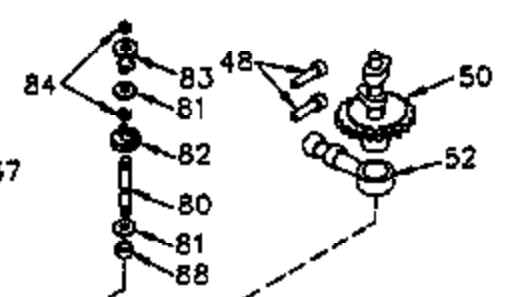

VIEW 2 OF 4

CONTINUED FROM PAGE 2

Engine Parts List #2

Ref #	Part Number	Qty	Description
30	35429A	1	Crankshaft
31	35327	1	Counterbalance Gear
40	35776	1	Piston, Pin & Ring Set (Std.)
40	35777	1	Piston, Pin & Ring Set (.010" OS)
40	35778	1	Piston, Pin & Ring Set (.020" OS)
41	35773	1	Piston & Pin Ass'y. (Std.) (Incl. 43)
41	35774	1	Piston & Pin Ass'y. (.010" OS) (Incl. 43)
41	35775	1	Piston & Pin Ass'y. (.020" OS) (Incl. 43)
42	35779	1	Ring Set (Std.)
42	35780	1	Ring Set (.010" OS)
42	35781	1	Ring Set (.020" OS)
43	35772	2	Piston Pin Retaining Ring
45	35330A	1	Connecting Rod Ass'y. (Incl. 46 & 47)
46	650908	1	Connecting Rod Bolt
47	650882	1	Connecting Rod Bolt
48	34034	2	Valve Lifter
50	35381	1	Camshaft (MCR)
51	35315A	1	Counterbalance Weight
52	31356	1	Oil Pump Ass'y.
69	35317	1	* Mounting Flange Gasket
70	35711A	1	Mounting Flange (Incl. 72, 75 & 80)
72	31927	1	Oil Drain Plug
75	35319	1	Oil Seal
80	35783	1	Governor Shaft
81	30590A	2	Washer
82	35378	1	Governor Gear Ass'y. (Incl. 81)
83	30588A	1	Governor Spool
84	29193	2	Retaining Ring
86	650833	7	Screw, 1/4-20 x 1-3/16"
88	31707A	1	Spacer (Incl. 81)
89	32589	1	Flywheel Key
123	33261	1	Intake Pipe Brace
124	650738	3	Screw, 1/4-20 x 5/8"
178	29752	2	Nut & Lock Washer, 1/4-28
182	30088A	2	Screw, 1/4-28 x 1"
184	33263	1	* Carburetor To Intake Pipe Gasket
185	34926	1	Intake Pipe
223	650378	2	Screw, Torx T-30, 5/16-18 x 1-1/8"
224	27915A	1	* Intake Pipe Gasket
238	650834	2	Screw, 10-32 x 1-17/32"
239	33629	1	* Air Cleaner Gasket
240	35538B	1	Air Cleaner Body (Incl. 239)
245	35403	1	Air Cleaner Filter (Incl. 251A)
245A	35404	1	Air Cleaner Filter
250	35961	1	Air Cleaner Cover
251	650886	2	Wing Nut, 1/4-20
251A	650825	2	Nut & Lock Washer, 1/4-20
290	29774	1	Fuel Line
292	26460	2	Fuel Line Clamp
305	35574	1	Oil Fill Tube
307	35499	1	"O" Ring
308	35437	1	Fill Tube Clip
310	35576	1	Dipstick
380	632692	1	Carburetor (Incl. 184)