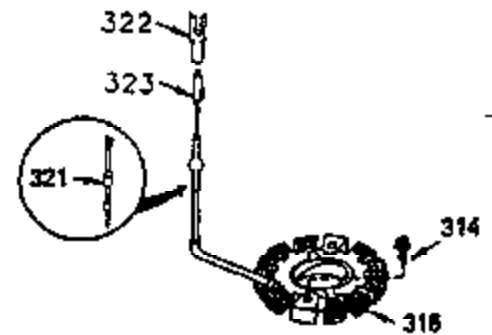

VIEW 3 OF 4

Ref #	Part Number	Qty	Description
46	650908	1	Connecting Rod Bolt
62	650760	1	Screw, 8-32 x 3/8"
63	28545	1	Grommet
66	30063	1	Screw, Torx T-30, 1/4-20 x 1/2"
68	33356	1	Ground Terminal
210	27793	1	Conduit Clip
211	28942	1	Screw, 10-32 x 3/8"
251A	650825	2	Nut & Lock Washer, 1/4-20
314	650873	2	Screw, 1/4-20 x 3/4"
315	611104	1	Alternator Coil (3/5 Split)(Incl.321, 322&323)
321	611161	1	Diode
322	611142	1	Connector Body
323	611118	1	Terminal