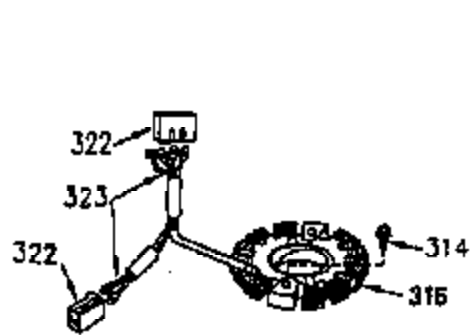

VIEW 3 OF 4

Ref #	Part Number	Qty	Description
46	650908	1	Connecting Rod Bolt
62	650760	1	Screw, 8-32 x 3/8"
63	28545	1	Grommet
66	30063	1	Screw, Torx T-30, 1/4-20 x 1/2"
68	33356	1	Ground Terminal
210	27793	1	Conduit Clip
211	28942	1	Screw, 10-32 x 3/8"
251A	650825	2	Nut & Lock Washer, 1/4-20
314	650873	2	Screw, 1/4-20 x 3/4"
315	611104	1	Alternator Coil (3/5 Split)(Incl.321, 322&323)
321	611161	1	Diode
322	611142	1	Connector Body
323	611118	1	Terminal