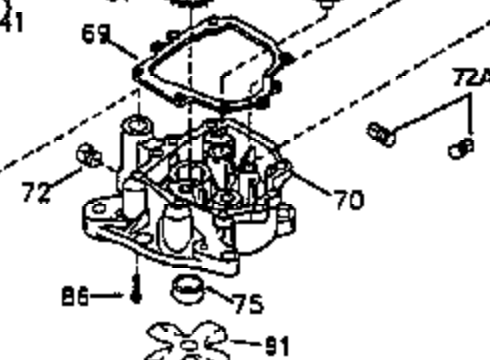

VIEW 2 OF 4

CONTINUED FROM PAGE 2

Engine Parts List #2

Ref #	Part Number	Qty	Description
30	35429A	1	Crankshaft
31	35327	1	Counterbalance Gear
40	35776	1	Piston, Pin & Ring Set (Std.)
40	35777	1	Piston, Pin & Ring Set (.010" OS)
40	35778	1	Piston, Pin & Ring Set (.020" OS)
41	35773	1	Piston & Pin Ass'y. (Std.) (Incl. 43)
41	35774	1	Piston & Pin Ass'y. (.010" OS) (Incl. 43)
41	35775	1	Piston & Pin Ass'y. (.020" OS) (Incl. 43)
42	35779	1	Ring Set (Std.)
42	35780	1	Ring Set (.010" OS)
42	35781	1	Ring Set (.020" OS)
43	35772	2	Piston Pin Retaining Ring
45	35330A	1	Connecting Rod Ass'y. (Incl. 46 & 47)
46	650908	1	Connecting Rod Bolt
47	650882	1	Connecting Rod Bolt
48	34034	2	Valve Lifter
50	35381	1	Camshaft (MCR)
51	35315A	1	Counterbalance Weight
52	31356	1	Oil Pump Ass'y.
69	35317	1	* Mounting Flange Gasket
70	35711A	1	Mounting Flange (Incl. 72, 75 & 80)
72	31927	1	Oil Drain Plug
75	35319	1	Oil Seal
80	35783	1	Governor Shaft
81	30590A	2	Washer
82	35378	1	Governor Gear Ass'y. (Incl. 81)
83	30588A	1	Governor Spool
84	29193	2	Retaining Ring
86	650833	7	Screw, 1/4-20 x 1-3/16"
88	31707A	1	Spacer (Incl. 81)
89	32589	1	Flywheel Key
123	33261	1	Intake Pipe Brace
124	650738	3	Screw, 1/4-20 x 5/8"
178	29752	2	Nut & Lock Washer, 1/4-28
182	30088A	2	Screw, 1/4-28 x 1"
184	33263	1	* Carburetor To Intake Pipe Gasket
185	34926	1	Intake Pipe
223	650378	2	Screw, Torx T-30, 5/16-18 x 1-1/8"
224	27915A	1	* Intake Pipe Gasket
238	650834	2	Screw, 10-32 x 1-17/32"
239	33629	1	* Air Cleaner Gasket
240	35538B	1	Air Cleaner Body (Incl. 239)
245	35403	1	Air Cleaner Filter (Incl. 251A)
245A	35404	1	Air Cleaner Filter
250	35961	1	Air Cleaner Cover
251	650886	2	Wing Nut, 1/4-20
251A	650825	2	Nut & Lock Washer, 1/4-20
290	29774	1	Fuel Line
292	26460	2	Fuel Line Clamp
305	35574	1	Oil Fill Tube
307	35499	1	"O" Ring
308	35437	1	Fill Tube Clip
310	35576	1	Dipstick
380	632692	1	Carburetor (Incl. 184)