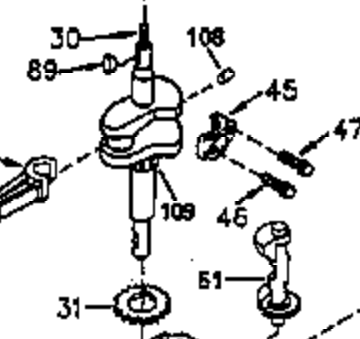

VIEW 2 OF 4

CONTINUED FROM PAGE 2

Engine Parts List #2

Ref #	Part Number	Qty	Description
30	35429A	1	Crankshaft
31	35327	1	Counterbalance Gear
40	35776	1	Piston, Pin & Ring Set (Std.)
40	35777	1	Piston, Pin & Ring Set (.010" OS)
40	35778	1	Piston, Pin & Ring Set (.020" OS)
41	35773	1	Piston & Pin Ass'y. (Std.) (Incl. 43)
41	35774	1	Piston & Pin Ass'y. (.010" OS) (Incl. 43)
41	35775	1	Piston & Pin Ass'y. (.020" OS) (Incl. 43)
42	35779	1	Ring Set (Std.)
42	35780	1	Ring Set (.010" OS)
42	35781	1	Ring Set (.020" OS)
43	35772	2	Piston Pin Retaining Ring
45	35330A	1	Connecting Rod Ass'y. (Incl. 46 & 47)
46	650908	1	Connecting Rod Bolt
47	650882	1	Connecting Rod Bolt
48	34034	2	Valve Lifter
50	35381	1	Camshaft (MCR)
51	35315A	1	Counterbalance Weight
52	31356	1	Oil Pump Ass'y.
69	35317	1	* Mounting Flange Gasket
70	35711A	1	Mounting Flange (Incl. 72, 75 & 80)
72	31927	1	Oil Drain Plug
75	35319	1	Oil Seal
80	35783	1	Governor Shaft
81	30590A	2	Washer
82	35378	1	Governor Gear Ass'y. (Incl. 81)
83	30588A	1	Governor Spool
84	29193	2	Retaining Ring
86	650833	7	Screw, 1/4-20 x 1-3/16"
88	31707A	1	Spacer (Incl. 81)
89	32589	1	Flywheel Key
123	33261	1	Intake Pipe Brace
124	650738	3	Screw, 1/4-20 x 5/8"
178	29752	2	Nut & Lock Washer, 1/4-28
182	30088A	2	Screw, 1/4-28 x 1"
184	33263	1	* Carburetor To Intake Pipe Gasket
185	34926	1	Intake Pipe
223	650378	2	Screw, Torx T-30, 5/16-18 x 1-1/8"
224	27915A	1	* Intake Pipe Gasket
238	650834	2	Screw, 10-32 x 1-17/32"
239	33629	1	* Air Cleaner Gasket
240	35538B	1	Air Cleaner Body (Incl. 239)
245	35403	1	Air Cleaner Filter (Incl. 251A)
245A	35404	1	Air Cleaner Filter
250	35961	1	Air Cleaner Cover
251	650886	2	Wing Nut, 1/4-20
251A	650825	2	Nut & Lock Washer, 1/4-20
290	29774	1	Fuel Line
292	26460	2	Fuel Line Clamp
305	35574	1	Oil Fill Tube
307	35499	1	"O" Ring
308	35437	1	Fill Tube Clip
310	35576	1	Dipstick
380	632692	1	Carburetor (Incl. 184)