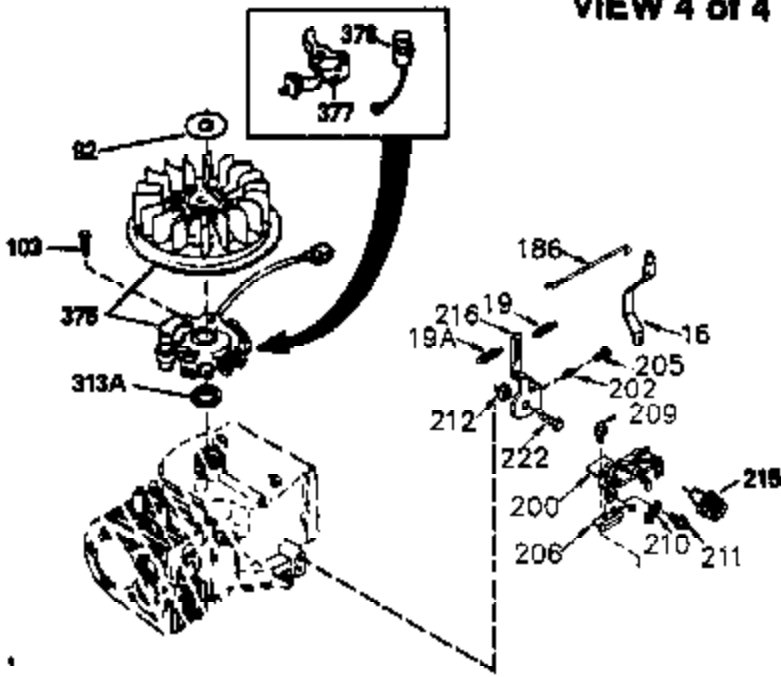

Ref #	Part Number	Qty	Description
398	590685		Rewind Starter & Cup Ass'y. (This assembly replaces 590633 starter. This assembly consists of a 590671 rewind starter and a 35965A starter cup.)
400	33279G		* Gasket Set (Incl. items marked *)
420	730225		SAE 30 4-Cycle Engine Oil (Quart)

ILLUSTRATION SHOWS TYPICAL PARTS ONLY. ORDER BY PART NUMBER. PARTS NOT LISTED ARE SUPPLIED BY OEM.

VIEW 3 of 4

Ref #	Part Number	Qty	Description
51	35315A		Counterbalance Weight
64	30063		Screw, Torx T-30, 1/4-20 x 1/2"
210	27793		Conduit Clip
211	28942		Screw, 10-32 x 3/8"
238	650834		Screw, 10-32 x 1-17/32"
245A	35404		Air Cleaner Filter
274	35865		Exhaust Gasket (use as required)
277	650729		Screw, 5/16-18 x 3-3/16"
398	590685		Rewind Starter & Cup Ass'y. (This assembly replaces 590633 starter. This assembly consists of a 590671 rewind starter and a 35965A starter cup.)
415	730130		Exh.Adapter Kit(Incl.274 & 277)(As Re q.)

ILLUSTRATION SHOWS TYPICAL PARTS ONLY. ORDER BY PART NUMBER. PARTS NOT LISTED ARE SUPPLIED BY OEM.

STANDARD POINT IGNITION

VIEW 4 of 4

MUFFLER (QUIET) (OPTIONAL)

OPTIONAL SPARK ARRESTOR

DEBRIS SCREEN KIT (OPTIONAL)