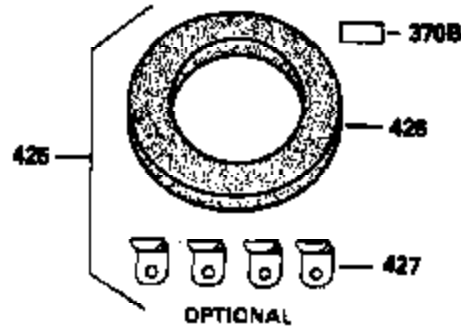

ILLUSTRATION SHOWS TYPICAL PARTS ONLY. ORDER BY PART NUMBER. PARTS NOT LISTED ARE SUPPLIED BY OEM.

VIEW 3 of 4

Ref #	Part Number	Qty	Description
51	35315A		Counterbalance Weight
64	30063		Screw, Torx T-30, 1/4-20 x 1/2"
210	27793		Conduit Clip
211	28942		Screw, 10-32 x 3/8"
238	650834		Screw, 10-32 x 1-17/32"
245A	35404		Air Cleaner Filter
274	35865		Exhaust Gasket (use as required)
277	650729		Screw, 5/16-18 x 3-3/16"
398	590685		Rewind Starter & Cup Ass'y. (This assembly replaces 590633 starter. This assembly consists of a 590671 rewind starter and a 35965A starter cup.)
415	730130		Exh.Adapter Kit(Incl.274 & 277)(As Re q.)

ILLUSTRATION SHOWS TYPICAL PARTS ONLY. ORDER BY PART NUMBER. PARTS NOT LISTED ARE SUPPLIED BY OEM.

STANDARD POINT IGNITION

VIEW 4 of 4

MUFFLER (QUIET) (OPTIONAL)

OPTIONAL SPARK ARRESTOR

DEBRIS SCREEN KIT (OPTIONAL)