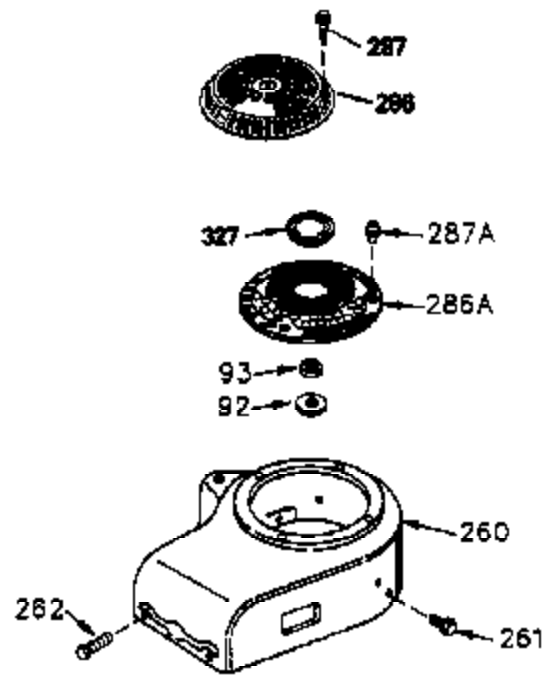

ILLUSTRATION SHOWS TYPICAL PARTS ONLY. ORDER BY PART NUMBER. PARTS NOT LISTED ARE SUPPLIED BY OEM.

STANDARD POINT IGNITION

VIEW 4 of 4