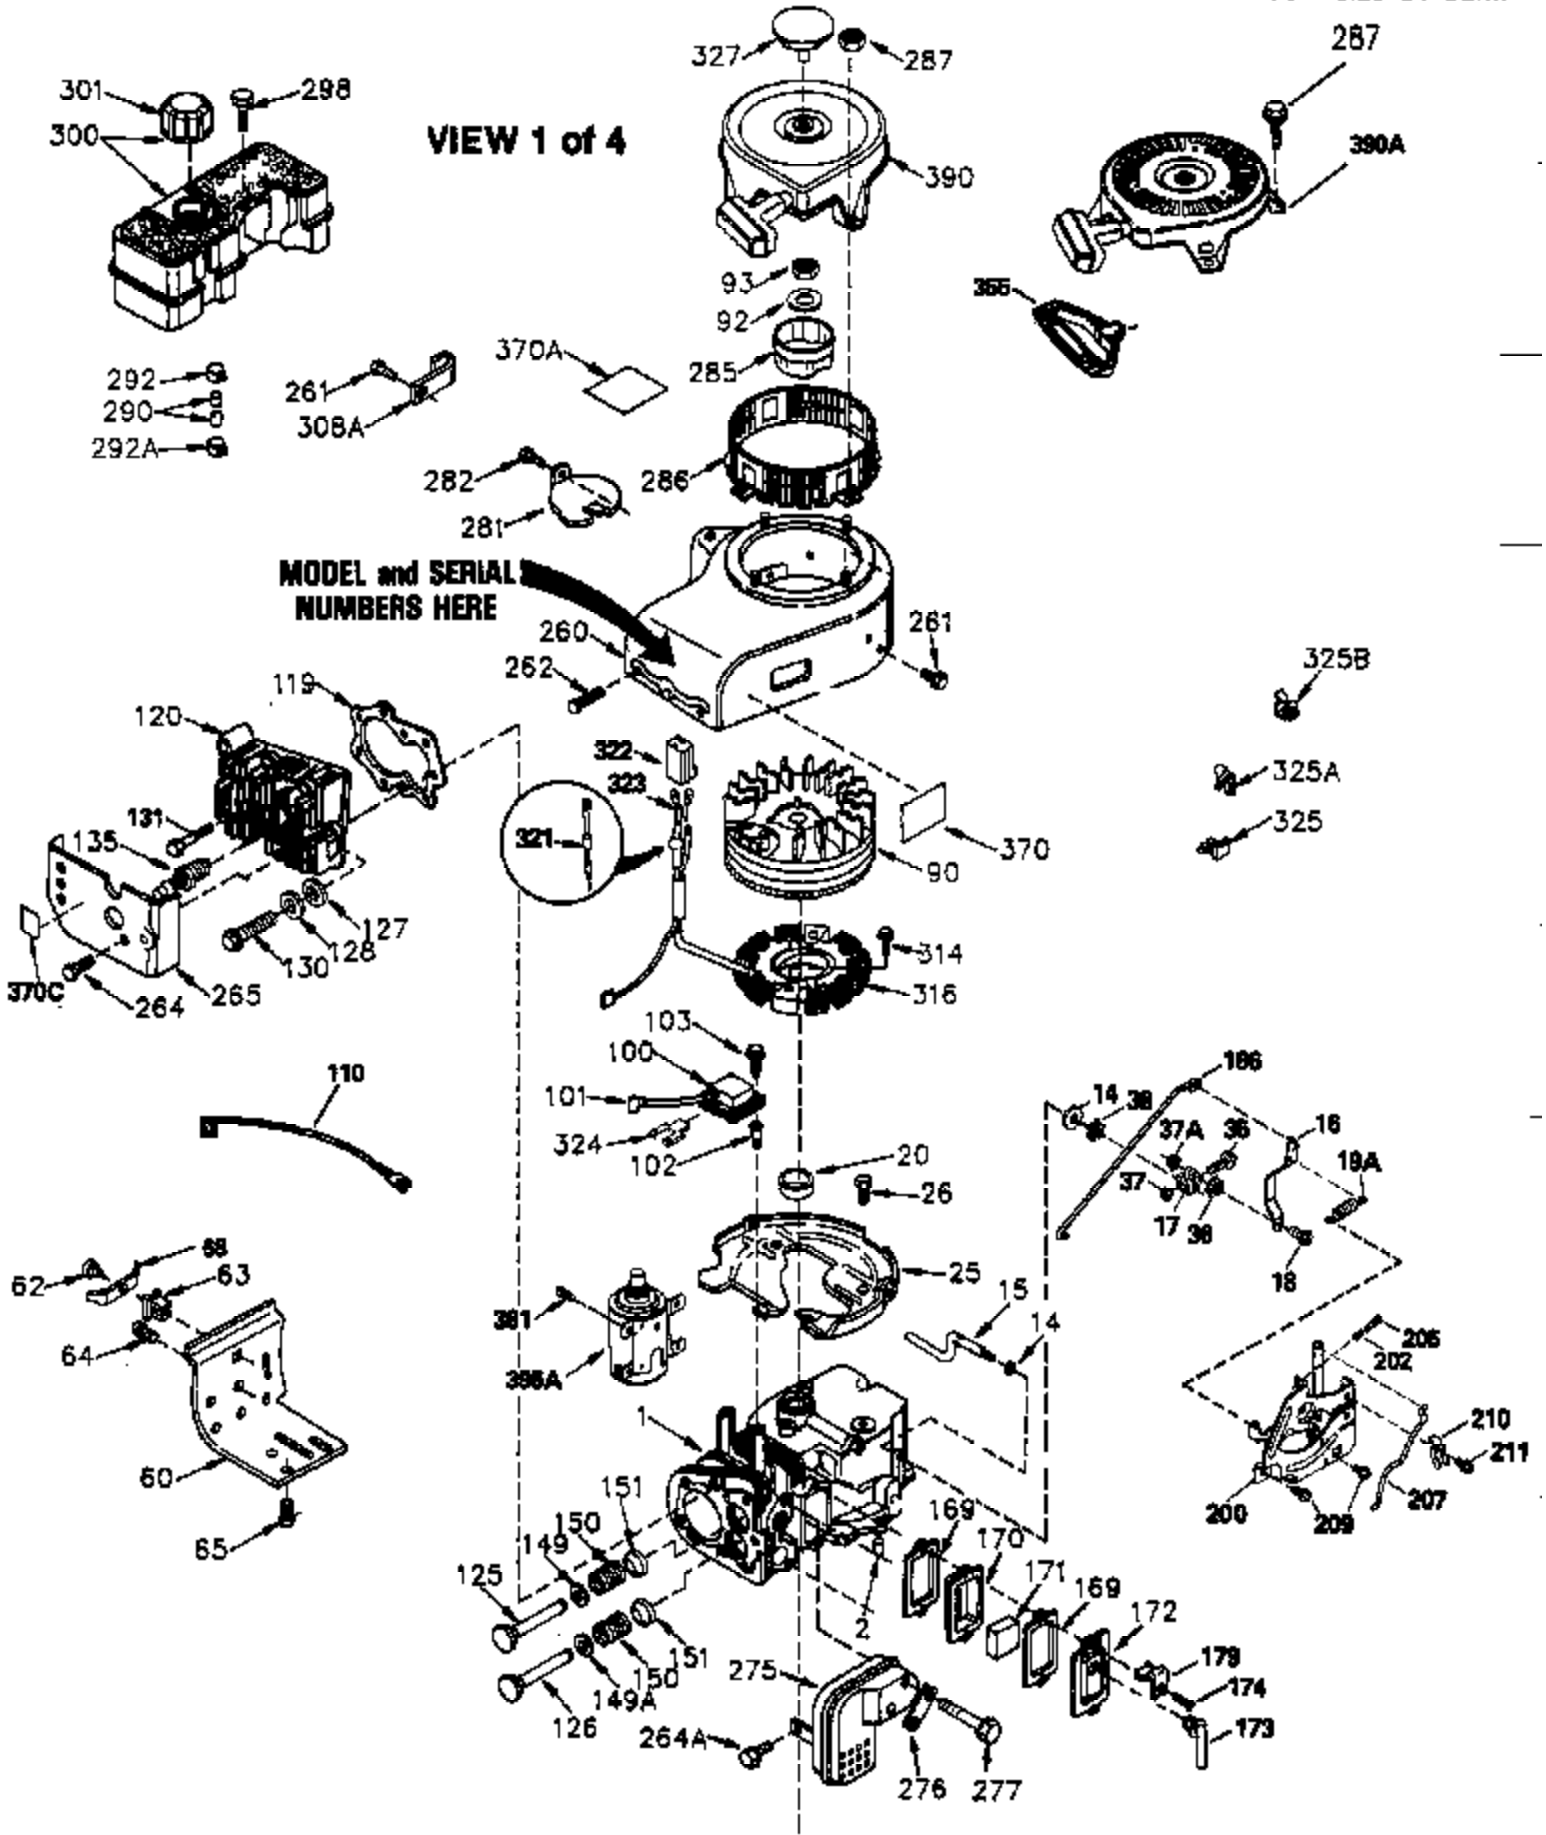

ILLUSTRATION SHOWS TYPICAL PARTS ONLY. ORDER BY PART NUMBER. PARTS NOT LISTED ARE SUPPLIED BY OEM.

Engine Parts List #1

Ref #	Part Number	Qty	Description
	1 35421		Cylinder (Incl. 2 & 20) (3-5/16" Bore)
	2 27652		Dowel Pin
	14 28277		Washer
	15 35082		Governor Rod
	16 32651		Governor Lever
	17 31335		Governor Lever Clamp
	18 650548		Screw, 8-32 x 5/16"
	19A 35203		Extension Spring
	20 35319		Oil Seal
	25 35326		Blower Housing Baffle
	26 650561		Screw, 1/4-20 x 5/8"
	51 35315A		Counterbalance Weight
	60 33273A		Blower Housing Extension
	64 30063		Screw, Torx T-30, 1/4-20 x 1/2"
	65 650128		Screw, 10-24 x 1/2"
	90 611090		Flywheel
	92 650880		Lock Washer
	93 650881		Flywheel Nut, 5/8-18
	100 35135		Solid State Ignition
	101 610118		Spark Plug Cover (use as required)
	102 650872		Solid State Mounting Stud
	103 650814		Screw, Torx T-15, 10-24 x 1"
	110 35182		Ground Wire
	119 34923A		* Cylinder Head Gasket
	120 34030A		Cylinder Head
	125 27878A		Exhaust Valve (Std.) (Incl. 151)
	126 34035		Intake Valve (Std.) (Incl. 151)
	127 650691		Washer (Do not use with 6021A screw)
	128 650690		Belleville Washer
	130 650694A		Screw, 5/16-18 x 2"
	131 6021A		Screw, 5/16-18 x 1-1/2" (Do not use w /650691)
	135 33636		Resistor Spark Plug (RJ17LM)
	149A 35862		Valve Spring Cap
	149 27882		Valve Spring Cap (Exhaust)
	150 27881		Valve Spring
	151 32581		Valve Spring Keeper
	169 27896A		* Valve Cover Gasket
	170 28423		Breather Body
	171 28424		Breather Element
	172 28425		Valve Cover
	173 35350		Breather Tube
	174 650128		Screw, 10-24 x 1/2"
	186 33860		Governor Link
	200 35201		Control Bracket
	202 33802		Compression Spring
	205 650777		Screw, 6-32 x 21/32"
	209 30200		Screw, 10-24 x 9/16"
	210 27793		Conduit Clip
	211 28942		Screw, 10-32 x 3/8"
	238 650834		Screw, 10-32 x 1-17/32"
	245A 35404		Air Cleaner Filter
	260 33635C		Blower Housing (For electric starter) NOTE: Replacement hardware may differ when servicing starter assy. or blower housing. Refer to Service Bulletin 508.
	261 650788		Screw, 5/16-18 x 3/4"
	262 29747B		Screw, Torx T-40, 5/16-24 x 21/32"
	264 650802		Screw, 1/4-20 x 5/8"