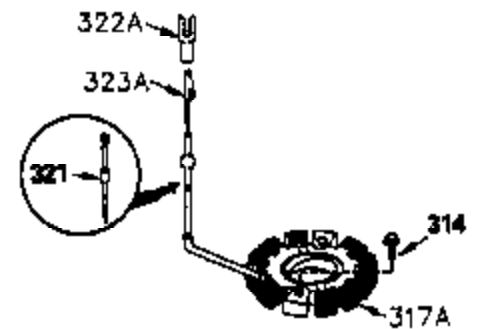

ILLUSTRATION SHOWS TYPICAL PARTS ONLY. ORDER BY PART NUMBER. PARTS NOT LISTED ARE SUPPLIED BY OEM.

VIEW 3 of 4

Ref #	Part Number	Qty	Description
51	35315A		Counterbalance Weight
64	30063		Screw, Torx T-30, 1/4-20 x 1/2"
210	27793		Conduit Clip
211	28942		Screw, 10-32 x 3/8"
238	650834		Screw, 10-32 x 1-17/32"
245A	35404		Air Cleaner Filter
274	35865		Exhaust Gasket (use as required)
277	650729		Screw, 5/16-18 x 3-3/16"
398	590685		Rewind Starter & Cup Ass'y. (This assembly replaces 590633 starter. This assembly consists of a 590671 rewind starter and a 35965A starter cup.)
415	730130		Exh.Adapter Kit(Incl.274 & 277)(As Re q.)