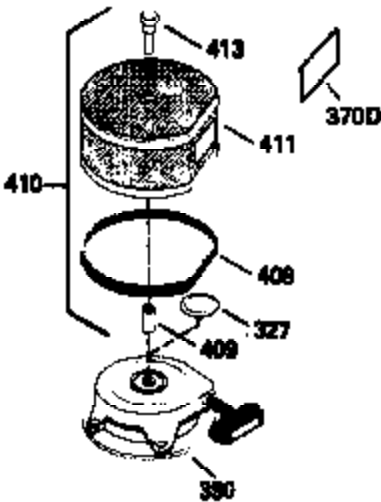

ILLUSTRATION SHOWS TYPICAL PARTS ONLY. ORDER BY PART NUMBER. PARTS NOT LISTED ARE SUPPLIED BY OEM.

VIEW 3 of 4

Ref #	Part Number	Qty	Description
51	35315A		Counterbalance Weight
64	30063		Screw, Torx T-30, 1/4-20 x 1/2"
210	27793		Conduit Clip
211	28942		Screw, 10-32 x 3/8"
238	650834		Screw, 10-32 x 1-17/32"
245A	35404		Air Cleaner Filter
274	35865		Exhaust Gasket (use as required)
277	650729		Screw, 5/16-18 x 3-3/16"
398	590685		Rewind Starter & Cup Ass'y. (This assembly replaces 590633 starter. This assembly consists of a 590671 rewind starter and a 35965A starter cup.)
415	730130		Exh.Adapter Kit(Incl.274 & 277)(As Re q.)

ILLUSTRATION SHOWS TYPICAL PARTS ONLY. ORDER BY PART NUMBER. PARTS NOT LISTED ARE SUPPLIED BY OEM.

STANDARD POINT IGNITION

VIEW 4 of 4

MUFFLER (QUIET) (OPTIONAL)

OPTIONAL SPARK ARRESTOR

DEBRIS SCREEN KIT (OPTIONAL)