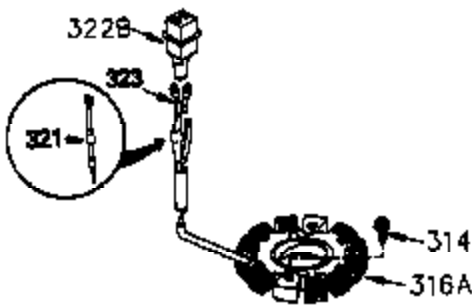

ILLUSTRATION SHOWS TYPICAL PARTS ONLY. ORDER BY PART NUMBER. PARTS NOT LISTED ARE SUPPLIED BY OEM.

VIEW 3 of 4

Ref #	Part Number	Qty	Description
51	35315A		Counterbalance Weight
64	30063		Screw, Torx T-30, 1/4-20 x 1/2"
210	27793		Conduit Clip
211	28942		Screw, 10-32 x 3/8"
238	650834		Screw, 10-32 x 1-17/32"
245A	35404		Air Cleaner Filter
274	35865		Exhaust Gasket (use as required)
277	650729		Screw, 5/16-18 x 3-3/16"
398	590685		Rewind Starter & Cup Ass'y. (This assembly replaces 590633 starter. This assembly consists of a 590671 rewind starter and a 35965A starter cup.)
415	730130		Exh.Adapter Kit(Incl.274 & 277)(As Re q.)