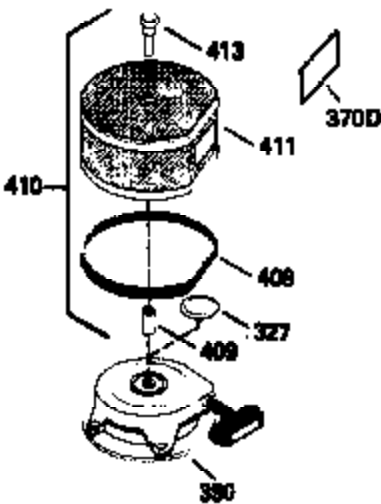

ILLUSTRATION SHOWS TYPICAL PARTS ONLY. ORDER BY PART NUMBER. PARTS NOT LISTED ARE SUPPLIED BY OEM.

VIEW 3 of 4

Ref #	Part Number	Qty	Description
62	650760	1	Screw, 8-32 x 3/8"
63	28545	1	Grommet
64	30063	1	Screw, 1/4-20 x 1/2"
68	33356	1	Ground Terminal
203	36208	1	Compression Spring
204	650960	1	Screw, 6-32 x 1-1/8"
210	27793	1	Conduit Clip
211	28942	1	Screw & Lockwasher
246A	35404	1	Pre-Air Filter
277	650729	2	Screw, 5/16-18 x 3-3/16"
314	650738	2	Screw, 1/4-20 x 5/8"
314	650873	2	Screw, 1/4-20 x 3/4"
317	611097	1	Coil Ass'y. (7 AMP) (Incl.318 ,322 & 323)
318	610824	1	Connector Body
319	650874		Screw, 10-32 x 15/32"
320	611098	1	Regulator Ass'y.
323	610922	1	Female Terminal

ILLUSTRATION SHOWS TYPICAL PARTS ONLY. ORDER BY PART NUMBER. PARTS NOT LISTED ARE SUPPLIED BY OEM.

STANDARD POINT IGNITION

VIEW 4 of 4

MUFFLER (QUIET)
(OPTIONAL)

OPTIONAL SPARK
ARRESTOR

DEBRIS SCREEN KIT
(OPTIONAL)

Ref #	Part Number	Qty	Description
16	32651	1	Governor Lever
19A	35988	1	Control Spring
92	650880	1	Flywheel Washer
93	650881	1	Flywheel Nut
103	650814	2	Screw, 10-24 x 1"
186	33860	1	Governor To Throttle Link
200	35956	1	Control Bracket (Incl. 203,204 & 206)
203	36208	1	Compression Spring
204	650960	1	Screw, 6-32 x 1-1/8"
206	610973	1	Terminal Ass'y.
209	650902	2	Control Screw
210	27793	1	Conduit Clip
211	28942	1	Screw & Lockwasher
246A	35404	1	Pre-Air Filter
260	33635C	1	Blower Housing
261	29747B	2	Screw, 5/16-24 x 21/32"
262	650788	2	Screw, 5/16-18 x 3/4"
277	650729	2	Screw, 5/16-18 x 3-3/16"
286	35446	1	Starter Screen
287	29752	4	Nut & Washer
318	610824	1	Connector Body
327	35392	1	Starter Plug
361	30063	4	Screw, 1/4-20 x 1/2"
390	590671	1	Recoil Starter
395	35763A	1	Electric Starter Motor