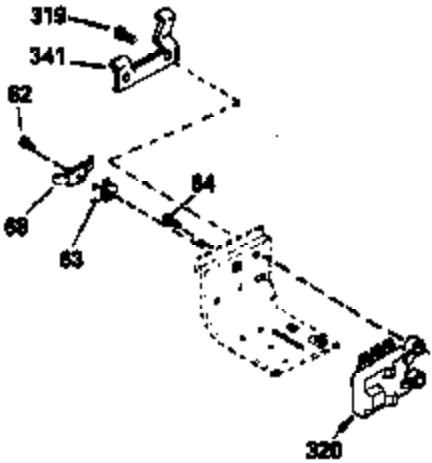

ILLUSTRATION SHOWS TYPICAL PARTS ONLY. ORDER BY PART NUMBER. PARTS NOT LISTED ARE SUPPLIED BY OEM.

VIEW 3 of 4

Ref #	Part Number	Qty	Description
62	650760	1	Screw, 8-32 x 3/8"
63	28545	1	Grommet
64	30063	1	Screw, 1/4-20 x 1/2"
68	33356	1	Ground Terminal
203	36208	1	Compression Spring
204	650960	1	Screw, 6-32 x 1-1/8"
210	27793	1	Conduit Clip
211	28942	1	Screw & Lockwasher
246A	35404	1	Pre-Air Filter
277	650729	2	Screw, 5/16-18 x 3-3/16"
314	650738	2	Screw, 1/4-20 x 5/8"
314	650873	2	Screw, 1/4-20 x 3/4"
317	611097	1	Coil Ass'y. (7 AMP) (Incl.318 ,322 & 323)
318	610824	1	Connector Body
319	650874		Screw, 10-32 x 15/32"
320	611098	1	Regulator Ass'y.
323	610922	1	Female Terminal