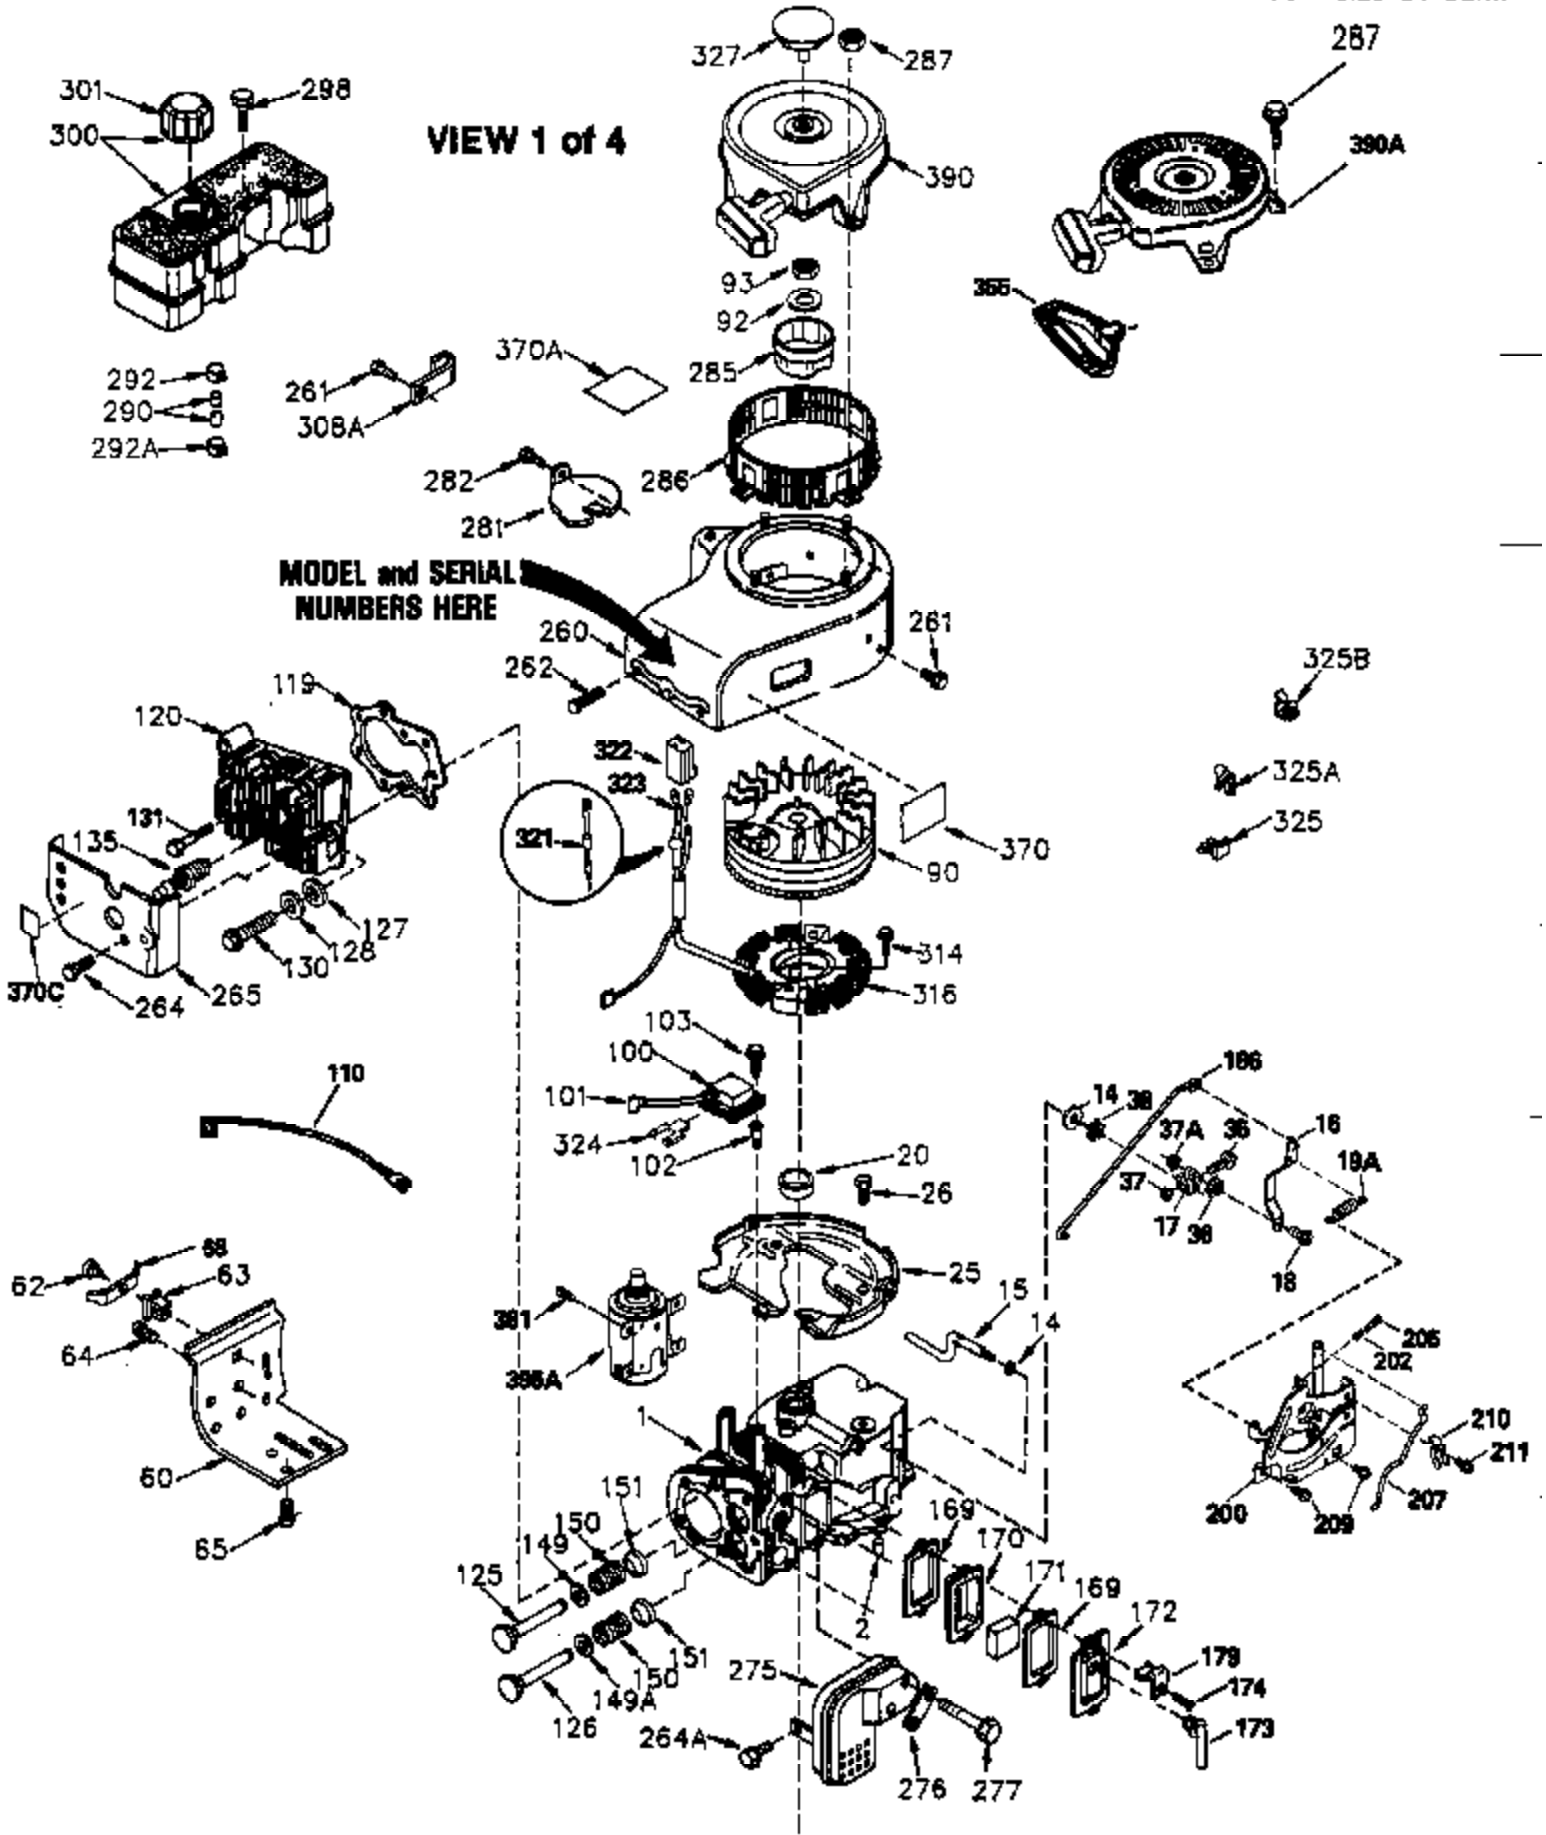

ILLUSTRATION SHOWS TYPICAL PARTS ONLY. ORDER BY PART NUMBER. PARTS NOT LISTED ARE SUPPLIED BY OEM.

Engine Parts List #1

Ref #	Part Number	Qty	Description
	1 35421	1	Cylinder Ass'y. (Incl. 2 & 20)
	2 27652	2	Dowel Pin
	14 28277	1	Flat Washer
	14 28277	1	Flat Washer
	15 35082	1	Governor Rod
	16 32651	1	Governor Lever
	17 29916	1	Governor Lever Clamp
	18 650548	1	Screw, 8-32 x 5/16"
	19A 35988	1	Control Spring
	20 35319	1	Oil Seal
	25 35424	1	Blower Housing Baffle
	26 650561	2	Screw, 1/4-20 x 5/8"
	35 29826	1	Screw, 10-32 x 3/4"
	36 29918	1	Washer
	37 29216	1	Lock Nut
	37A 30322	1	Locknut
	38 29642	1	Retaining Ring
	60 33273A	1	Blower Housing Extension
	62 650760	1	Screw, 8-32 x 3/8"
	63 28545	1	Grommet
	64 30063	1	Screw, 1/4-20 x 1/2"
	68 33356	1	Ground Terminal
	90 611094	1	Flywheel
	92 650880	1	Flywheel Washer
	93 650881	1	Flywheel Nut
	100 35135	1	Solid State Ignition Module
	101 610118	1	Spark Plug Cover
	102 650872	2	Lamination Stud
	103 650814	2	Screw, 10-24 x 1"
	110 35349	1	Ground Wire
	119 34923A	1	* Cylinder Head Gasket
	120 34030A	1	Cylinder Head
	125 27880A	1	Exhaust Valve (Std.) (Incl. 151)
	125 27878A	1	Exhaust Valve (1/32" OS) (Incl. 151)
	126 34035	1	Intake Valve (Std.) (Incl. 151)
	126 34036	1	Intake Valve (1/32" OS) (Incl. 151)
	127 650691	9	Flat Washer
	128 650690	9	Washer
	130 650694A	9	Screw, 5/16-18 x 2"
	135 33636	1	Spark Plug (RJ17LM)
	149 27882	1	Upper Valve Spring Cap
	149A 35862	1	Intake Valve Seal & Spring Cap
	150 27881	2	Valve Spring
	151 32581	2	Valve Spring Retainer
	169 27896A	2	* Valve Chamber Gasket
	170 28423	1	Breather Body
	171 28424	1	Breather Element
	172 28425	1	Valve Spring Cover
	173 35350	1	Breather Tube
	174 650128	2	Screw & Lockwasher
	174 650128	1	Screw & Lockwasher
	186 33860	1	Governor To Throttle Link
	200 35956	1	Control Bracket (Incl. 203,204 & 206)
	203 36208	1	Compression Spring
	204 650960	1	Screw, 6-32 x 1-1/8"
	207 35989	1	Choke Link
	209 650902	2	Control Screw
	210 27793	1	Conduit Clip