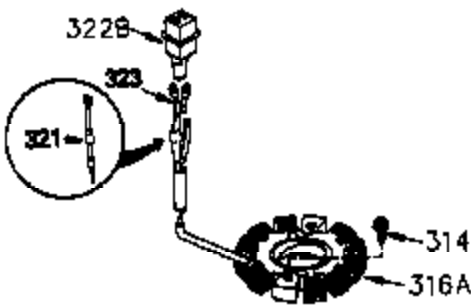

ILLUSTRATION SHOWS TYPICAL PARTS ONLY. ORDER BY PART NUMBER. PARTS NOT LISTED ARE SUPPLIED BY OEM.

VIEW 3 of 4

Ref #	Part Number	Qty	Description
62	650760	1	Screw, 8-32 x 3/8"
63	28545	1	Grommet
64	30063	1	Screw, 1/4-20 x 1/2"
68	33356	1	Ground Terminal
203	36208	1	Compression Spring
204	650960	1	Screw, 6-32 x 1-1/8"
210	27793	1	Conduit Clip
211	28942	1	Screw & Lockwasher
246A	35404	1	Pre-Air Filter
277	650729	2	Screw, 5/16-18 x 3-3/16"
314	650738	2	Screw, 1/4-20 x 5/8"
314	650873	2	Screw, 1/4-20 x 3/4"
317	611097	1	Coil Ass'y. (7 AMP) (Incl.318 ,322 & 323)
318	610824	1	Connector Body
319	650874		Screw, 10-32 x 15/32"
320	611098	1	Regulator Ass'y.
323	610922	1	Female Terminal