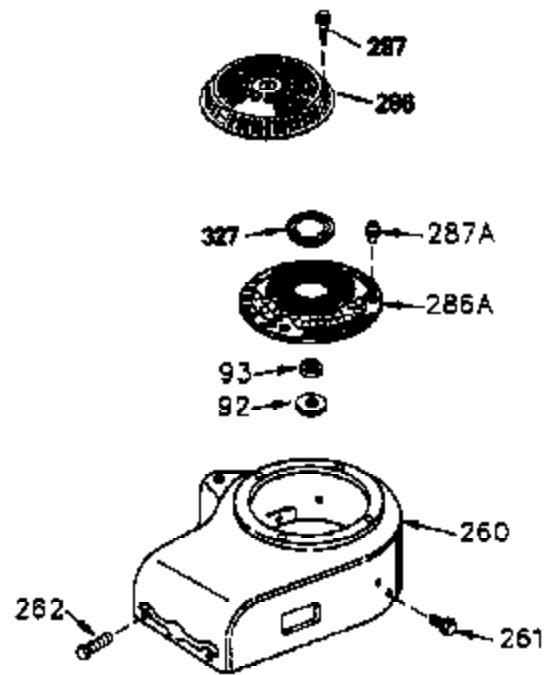

ILLUSTRATION SHOWS TYPICAL PARTS ONLY. ORDER BY PART NUMBER. PARTS NOT LISTED ARE SUPPLIED BY OEM.

STANDARD POINT IGNITION

VIEW 4 of 4