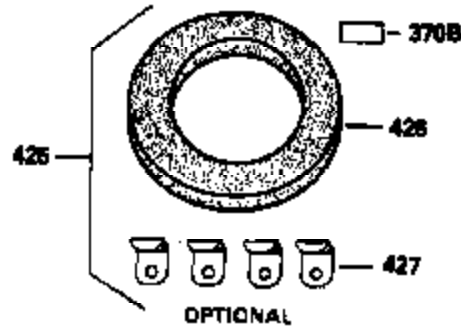

ILLUSTRATION SHOWS TYPICAL PARTS ONLY. ORDER BY PART NUMBER. PARTS NOT LISTED ARE SUPPLIED BY OEM.

VIEW 3 of 4

Ref #	Part Number	Qty	Description
62	650760	1	Screw, 8-32 x 3/8"
63	28545	1	Grommet
64	30063	1	Screw, 1/4-20 x 1/2"
68	33356	1	Ground Terminal
203	36208	1	Compression Spring
204	650960	1	Screw, 6-32 x 1-1/8"
210	27793	1	Conduit Clip
211	28942	1	Screw & Lockwasher
246A	35404	1	Pre-Air Filter
277	650729	2	Screw, 5/16-18 x 3-3/16"
314	650738	2	Screw, 1/4-20 x 5/8"
314	650873	2	Screw, 1/4-20 x 3/4"
317	611097	1	Coil Ass'y. (7 AMP) (Incl.318 ,322 & 323)
318	610824	1	Connector Body
319	650874		Screw, 10-32 x 15/32"
320	611098	1	Regulator Ass'y.
323	610922	1	Female Terminal

ILLUSTRATION SHOWS TYPICAL PARTS ONLY. ORDER BY PART NUMBER. PARTS NOT LISTED ARE SUPPLIED BY OEM.

STANDARD POINT IGNITION

VIEW 4 of 4

MUFFLER (QUIET)
(OPTIONAL)

OPTIONAL SPARK
ARRESTOR

DEBRIS SCREEN KIT
(OPTIONAL)

Ref #	Part Number	Qty	Description
16	32651	1	Governor Lever
19A	35988	1	Control Spring
92	650880	1	Flywheel Washer
93	650881	1	Flywheel Nut
103	650814	2	Screw, 10-24 x 1"
186	33860	1	Governor To Throttle Link
200	35956	1	Control Bracket (Incl. 203,204 & 206)
203	36208	1	Compression Spring
204	650960	1	Screw, 6-32 x 1-1/8"
206	610973	1	Terminal Ass'y.
209	650902	2	Control Screw
210	27793	1	Conduit Clip
211	28942	1	Screw & Lockwasher
246A	35404	1	Pre-Air Filter
260	33635C	1	Blower Housing
261	29747B	2	Screw, 5/16-24 x 21/32"
262	650788	2	Screw, 5/16-18 x 3/4"
277	650729	2	Screw, 5/16-18 x 3-3/16"
286	35446	1	Starter Screen
287	29752	4	Nut & Washer
318	610824	1	Connector Body
327	35392	1	Starter Plug
361	30063	4	Screw, 1/4-20 x 1/2"
390	590671	1	Recoil Starter
395	35763A	1	Electric Starter Motor