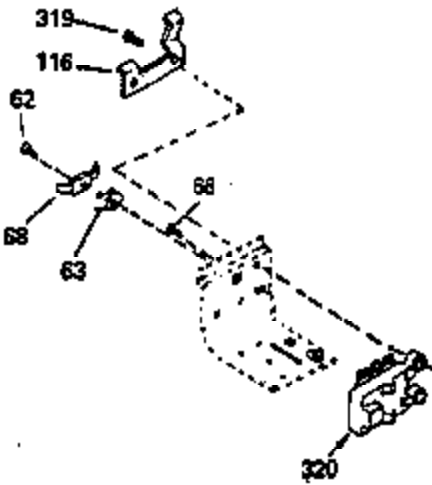

Ref #	Part Number	Qty	Description
260	36266	1	Blower Housing
261	650788	2	Screw, 5/16-18 x 3/4"
262	29747B	2	Screw, Torx T-40, 5/16-24 x 21/32"
264	650802	1	Screw, 1/4-20 x 5/8"
265	33272B	1	Cylinder Head Cover
275	34185A	1	Muffler
276	31588	1	Locking Plate
277	650729	2	Screw, 5/16-18 x 3-3/16"
286	35962	1	Cup & Screen
290	30705	1	Fuel Line
292	26460	2	Fuel Line Clamp
298	28763	2	Screw, 10-32 x 35/64"
300	33583B	1	Fuel Tank (Incl. 292, 298 & 301)
301	35355	1	Fuel Cap
314	650873	2	Screw, 1/4-20 x 3/4"
315	611116	1	Alternator Coil (3 Amp D.C.)(Incl.321 322&323)
321	611161	1	Diode
322	611117	1	Connector Body
323	611118	1	Terminal
325	34246	1	Wire Clip
361	650990	4	Screw, Torx T-30, 5/16-18 x 15/32"
370A	35274	1	Oil Instruction Decal
370	36261	1	Lubrication Decal
394A	650948	1	Washer
395	35763A	1	Electric Starter Motor (12 Volt)

VIEW 3 OF 4

Ref #	Part Number	Qty	Description
46	650908	1	Connecting Rod Bolt
62	650760	1	Screw, 8-32 x 3/8"
63	28545	1	Grommet
66	30063	1	Screw, Torx T-30, 1/4-20 x 1/2"
68	33356	1	Ground Terminal
251A	650825	2	Nut & Lock Washer, 1/4-20
277	650729	2	Screw, 5/16-18 x 3-3/16"
314	650873	2	Screw, 1/4-20 x 3/4"
315	611116	1	Alternator Coil (3 Amp D.C.)(Incl.321 322&323)
321	611161	1	Diode
322	611117	1	Connector Body
323	611118	1	Terminal