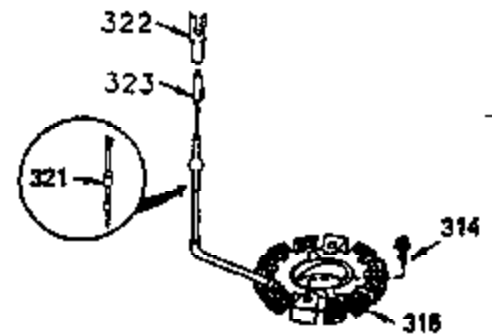

Ref #	Part Number	Qty	Description
260	36266	1	Blower Housing
261	650788	2	Screw, 5/16-18 x 3/4"
262	29747B	2	Screw, Torx T-40, 5/16-24 x 21/32"
264	650802	1	Screw, 1/4-20 x 5/8"
265	33272B	1	Cylinder Head Cover
275	34185A	1	Muffler
276	31588	1	Locking Plate
277	650729	2	Screw, 5/16-18 x 3-3/16"
286	35962	1	Cup & Screen
290	30705	1	Fuel Line
292	26460	2	Fuel Line Clamp
298	28763	2	Screw, 10-32 x 35/64"
300	33583B	1	Fuel Tank (Incl. 292, 298 & 301)
301	35355	1	Fuel Cap
314	650873	2	Screw, 1/4-20 x 3/4"
315	611116	1	Alternator Coil (3 Amp D.C.)(Incl.321 322&323)
321	611161	1	Diode
322	611117	1	Connector Body
323	611118	1	Terminal
325	34246	1	Wire Clip
361	650990	4	Screw, Torx T-30, 5/16-18 x 15/32"
370A	35274	1	Oil Instruction Decal
370	36261	1	Lubrication Decal
394A	650948	1	Washer
395	35763A	1	Electric Starter Motor (12 Volt)

VIEW 3 OF 4

Ref #	Part Number	Qty	Description
46	650908	1	Connecting Rod Bolt
62	650760	1	Screw, 8-32 x 3/8"
63	28545	1	Grommet
66	30063	1	Screw, Torx T-30, 1/4-20 x 1/2"
68	33356	1	Ground Terminal
251A	650825	2	Nut & Lock Washer, 1/4-20
277	650729	2	Screw, 5/16-18 x 3-3/16"
314	650873	2	Screw, 1/4-20 x 3/4"
315	611116	1	Alternator Coil (3 Amp D.C.)(Incl.321 322&323)
321	611161	1	Diode
322	611117	1	Connector Body
323	611118	1	Terminal