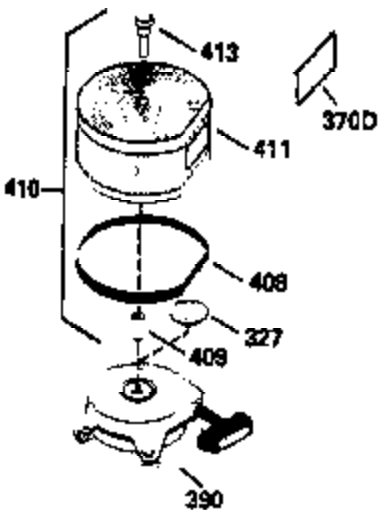

VIEW 3 OF 4

Ref #	Part Number	Qty	Description
46	650908	1	Connecting Rod Bolt
62	650760	1	Screw, 8-32 x 3/8"
63	28545	1	Grommet
66	30063	1	Screw, Torx T-30, 1/4-20 x 1/2"
68	33356	1	Ground Terminal
251A	650825	2	Nut & Lock Washer, 1/4-20
277	650729	2	Screw, 5/16-18 x 3-3/16"
314	650873	2	Screw, 1/4-20 x 3/4"
315	611116	1	Alternator Coil (3 Amp D.C.)(Incl.321 322&323)
321	611161	1	Diode
322	611117	1	Connector Body
323	611118	1	Terminal

VIEW 4 OF 4
 STANDARD POINT IGNITION

**MUFFLER (QUIET)
 (OPTIONAL)**

OPTIONAL SPARK ARRESTOR

**DEBRIS SCREEN KIT
 (OPTIONAL)**

Ref #	Part Number	Qty	Description
16	32651	1	Governor Lever
19A	35988	1	Extension Spring
46	650908	1	Connecting Rod Bolt
92	650880	1	Lock Washer
93	650881	1	Flywheel Nut
103	650814	2	Screw, Torx T-15, 10-24 x 1"
186	33860	1	Governor Link
200	35956	1	Control Bracket (Incl. 203 & 204)
209	650902	2	Screw, 10-32 x 7/16"
251A	650825	2	Nut & Lock Washer, 1/4-20
260	36266	1	Blower Housing
261	650788	2	Screw, 5/16-18 x 3/4"
262	29747B	2	Screw, Torx T-40, 5/16-24 x 21/32"
263	35963	1	Trim Ring
277	650729	2	Screw, 5/16-18 x 3-3/16"
286	35962	1	Cup & Screen
326	36210	1	Blower Housing Plug
347	650949	3	Screw, 10-32 x 9/16"