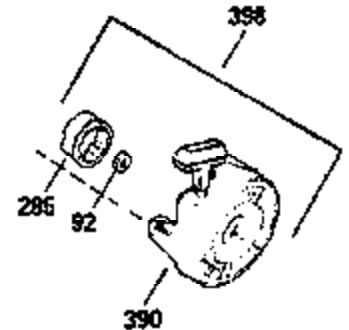

VIEW 3 OF 4

Ref #	Part Number	Qty	Description
46	650908	1	Connecting Rod Bolt
62	650760	1	Screw, 8-32 x 3/8"
63	28545	1	Grommet
66	30063	1	Screw, Torx T-30, 1/4-20 x 1/2"
68	33356	1	Ground Terminal
251A	650825	2	Nut & Lock Washer, 1/4-20
277	650729	2	Screw, 5/16-18 x 3-3/16"
314	650873	2	Screw, 1/4-20 x 3/4"
315	611116	1	Alternator Coil (3 Amp D.C.)(Incl.321 322&323)
321	611161	1	Diode
322	611117	1	Connector Body
323	611118	1	Terminal

VIEW 4 OF 4
 STANDARD POINT IGNITION

**MUFFLER (QUIET)
 (OPTIONAL)**

OPTIONAL SPARK ARRESTOR

**DEBRIS SCREEN KIT
 (OPTIONAL)**

Ref #	Part Number	Qty	Description
16	32651	1	Governor Lever
19A	35988	1	Extension Spring
46	650908	1	Connecting Rod Bolt
92	650880	1	Lock Washer
93	650881	1	Flywheel Nut
103	650814	2	Screw, Torx T-15, 10-24 x 1"
186	33860	1	Governor Link
200	35956	1	Control Bracket (Incl. 203 & 204)
209	650902	2	Screw, 10-32 x 7/16"
251A	650825	2	Nut & Lock Washer, 1/4-20
260	36266	1	Blower Housing
261	650788	2	Screw, 5/16-18 x 3/4"
262	29747B	2	Screw, Torx T-40, 5/16-24 x 21/32"
263	35963	1	Trim Ring
277	650729	2	Screw, 5/16-18 x 3-3/16"
286	35962	1	Cup & Screen
326	36210	1	Blower Housing Plug
347	650949	3	Screw, 10-32 x 9/16"