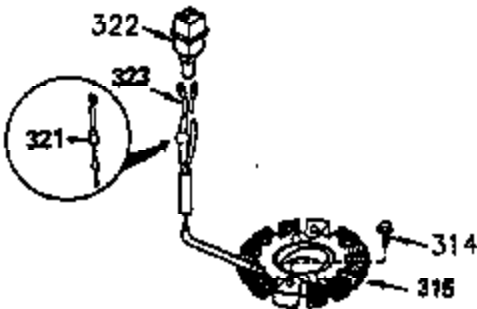

Ref #	Part Number	Qty	Description
260	36266	1	Blower Housing
261	650788	2	Screw, 5/16-18 x 3/4"
262	29747B	2	Screw, Torx T-40, 5/16-24 x 21/32"
264	650802	1	Screw, 1/4-20 x 5/8"
265	33272B	1	Cylinder Head Cover
275	34185A	1	Muffler
276	31588	1	Locking Plate
277	650729	2	Screw, 5/16-18 x 3-3/16"
286	35962	1	Cup & Screen
290	30705	1	Fuel Line
292	26460	2	Fuel Line Clamp
298	28763	2	Screw, 10-32 x 35/64"
300	33583B	1	Fuel Tank (Incl. 292, 298 & 301)
301	35355	1	Fuel Cap
314	650873	2	Screw, 1/4-20 x 3/4"
315	611116	1	Alternator Coil (3 Amp D.C.)(Incl.321 322&323)
321	611161	1	Diode
322	611117	1	Connector Body
323	611118	1	Terminal
325	34246	1	Wire Clip
361	650990	4	Screw, Torx T-30, 5/16-18 x 15/32"
370A	35274	1	Oil Instruction Decal
370	36261	1	Lubrication Decal
394A	650948	1	Washer
395	35763A	1	Electric Starter Motor (12 Volt)

VIEW 3 OF 4

Ref #	Part Number	Qty	Description
46	650908	1	Connecting Rod Bolt
62	650760	1	Screw, 8-32 x 3/8"
63	28545	1	Grommet
66	30063	1	Screw, Torx T-30, 1/4-20 x 1/2"
68	33356	1	Ground Terminal
251A	650825	2	Nut & Lock Washer, 1/4-20
277	650729	2	Screw, 5/16-18 x 3-3/16"
314	650873	2	Screw, 1/4-20 x 3/4"
315	611116	1	Alternator Coil (3 Amp D.C.)(Incl.321 322&323)
321	611161	1	Diode
322	611117	1	Connector Body
323	611118	1	Terminal