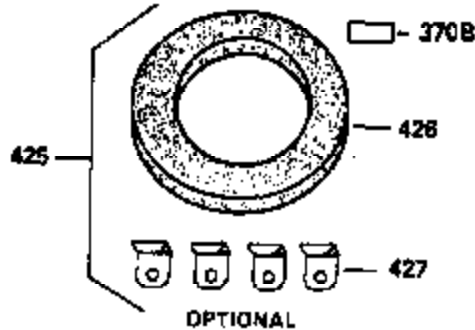

VIEW 3 OF 4

Ref #	Part Number	Qty	Description
46	650908	1	Connecting Rod Bolt
62	650760	1	Screw, 8-32 x 3/8"
63	28545	1	Grommet
66	30063	1	Screw, Torx T-30, 1/4-20 x 1/2"
68	33356	1	Ground Terminal
251A	650825	2	Nut & Lock Washer, 1/4-20
277	650729	2	Screw, 5/16-18 x 3-3/16"
314	650873	2	Screw, 1/4-20 x 3/4"
315	611116	1	Alternator Coil (3 Amp D.C.)(Incl.321 322&323)
321	611161	1	Diode
322	611117	1	Connector Body
323	611118	1	Terminal

VIEW 4 OF 4
 STANDARD POINT IGNITION

**MUFFLER (QUIET)
 (OPTIONAL)**

OPTIONAL SPARK ARRESTOR

**DEBRIS SCREEN KIT
 (OPTIONAL)**

Ref #	Part Number	Qty	Description
16	32651	1	Governor Lever
19A	35988	1	Extension Spring
46	650908	1	Connecting Rod Bolt
92	650880	1	Lock Washer
93	650881	1	Flywheel Nut
103	650814	2	Screw, Torx T-15, 10-24 x 1"
186	33860	1	Governor Link
200	35956	1	Control Bracket (Incl. 203 & 204)
209	650902	2	Screw, 10-32 x 7/16"
251A	650825	2	Nut & Lock Washer, 1/4-20
260	36266	1	Blower Housing
261	650788	2	Screw, 5/16-18 x 3/4"
262	29747B	2	Screw, Torx T-40, 5/16-24 x 21/32"
263	35963	1	Trim Ring
277	650729	2	Screw, 5/16-18 x 3-3/16"
286	35962	1	Cup & Screen
326	36210	1	Blower Housing Plug
347	650949	3	Screw, 10-32 x 9/16"