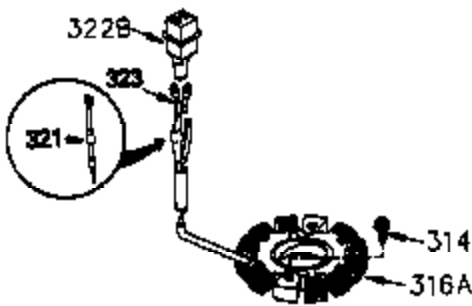

ILLUSTRATION SHOWS TYPICAL PARTS ONLY. ORDER BY PART NUMBER. PARTS NOT LISTED ARE SUPPLIED BY OEM.

VIEW 3 of 4

Ref #	Part Number	Qty	Description
28	30322	1	Lock Nut, 8-32
64	30063	1	Screw, Torx T-30, 1/4-20 x 1/2"
203	31342	1	Compression Spring
204	650549	1	Screw, 5-40 x 7/16"
238	650834	2	Screw, 10-32 x 1-17/32"
245A	35404	1	Air Cleaner Filter
314	650873	1	Screw 1/4-20 x 3/4"
315	611097	1	Alternator Coil (7 Amp)(Incl. 322,322 A&323)
319	650874	2	Screw, 10-32 x 15/32"
320	611098	1	Regulator
322A	610824	1	Connector Body
323	610922	1	Terminal