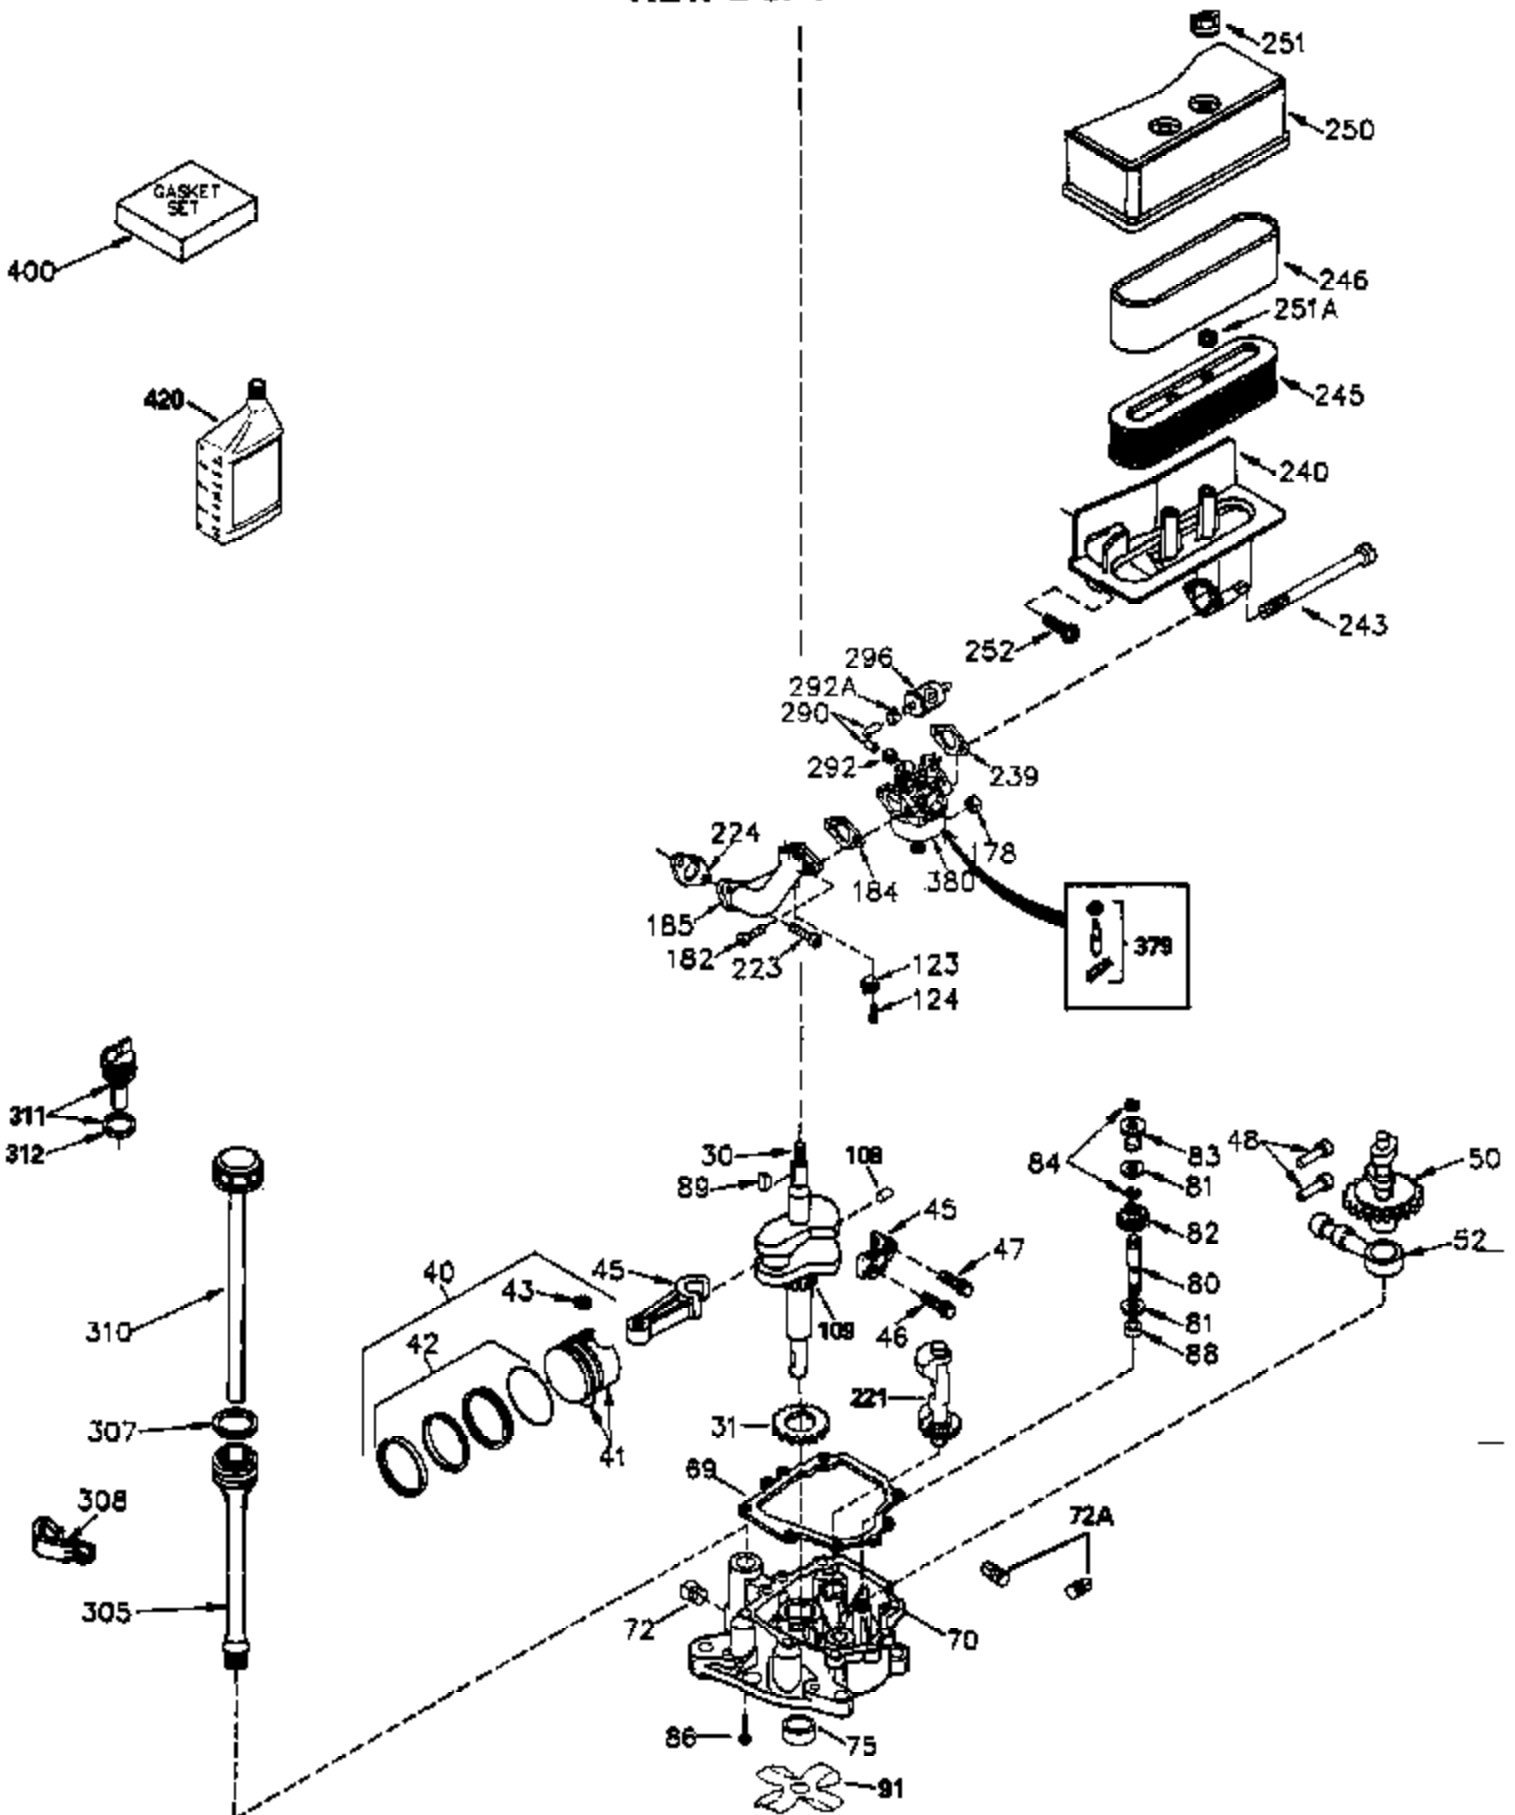

ILLUSTRATION SHOWS TYPICAL PARTS ONLY. ORDER BY PART NUMBER. PARTS NOT LISTED ARE SUPPLIED BY OEM.

VIEW 2 of 4

Ref #	Part Number	Qty	Description
28	30322	1	Lock Nut, 8-32
30	36263	1	Crankshaft
40	34552	1	Piston, Pin & Ring Set (Std.)
40	34553	1	Piston, Pin & Ring Set (.010" OS)
40	34554	1	Piston, Pin & Ring Set (.020" OS)
41	34329A	1	Piston & Pin Ass'y. (Std.) (Incl. 43)
41	34330A	1	Piston & Pin Ass'y. (.010" OS) (Incl. 43)
41	34331A	1	Piston & Pin Ass'y. (.020" OS) (Incl. 43)
42	34332	1	Ring Set (Std.)
42	34333	1	Ring Set (.010" OS)
42	34334	1	Ring Set (.020" OS)
43	27888	2	Piston Pin Retaining Ring
45	35373A	1	Connecting Rod Ass'y. (Incl. 46 & 47)
46	650908	1	Connecting Rod Bolt
47	650882	1	Connecting Rod Bolt
48	34034	2	Valve Lifter
50	35381	1	Camshaft (MCR)
52	31356	1	Oil Pump Ass'y.
69	35262	1	* Mounting Flange Gasket
70	35382A	1	Mounting Flange (Incl. 72,75,80 & 81)
72	31927	1	Oil Drain Plug
75	35319	1	Oil Seal
80	30668	1	Governor Shaft
81	30590A	2	Washer
82	35378	1	Governor Gear Ass'y. (Incl. 81)
83	30588A	1	Governor Spool
84	29193	2	Retaining Ring
86	650833	8	Screw, 1/4-20 x 1-3/16"
88	31707A	1	Spacer (Incl. 81)
89	32589	1	Flywheel Key
123	33261	1	Intake Pipe Brace
124	650738	1	Screw, 1/4-20 x 5/8"
178	29752	2	Nut & Lock Washer, 1/4-28
182	30088A	2	Screw, 1/4-28 x 1"
184	33263	1	* Carburetor To Intake Pipe Gasket
185	34926	1	Intake Pipe
203	31342	1	Compression Spring
204	650549	1	Screw, 5-40 x 7/16"
223	650378	2	Screw, Torx T-30, 5/16-18 x 1-1/8"
224	27915A	1	* Intake Pipe Gasket
238	650834	2	Screw, 10-32 x 1-17/32"
239	33629	1	* Air Cleaner Gasket
240	35538A	1	Air Cleaner Body (Incl. 239)
245A	35404	1	Air Cleaner Filter
245	35403	1	Air Cleaner Filter (Incl. 251A)
250	35405	1	Air Cleaner Cover
251A	650825	2	Nut & Lock Washer, 1/4-20
251	650886	2	Wing Nut, 1/4-20
252	650887	1	Screw, 1/4-20 x 1"
305	35574	1	Oil Fill Tube
307	35499	1	"O" Ring
308	35437	1	Fill Tube Clip
310	35576	1	Dipstick
315	611097	1	Alternator Coil (7 Amp)(Incl. 322,322 A&323)
380	632238	1	Carburetor (Incl. 184)