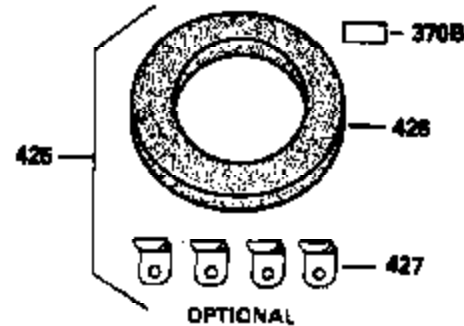

ILLUSTRATION SHOWS TYPICAL PARTS ONLY. ORDER BY PART NUMBER. PARTS NOT LISTED ARE SUPPLIED BY OEM.

VIEW 3 of 4

Ref #	Part Number	Qty	Description
28	30322	1	Lock Nut, 8-32
64	30063	1	Screw, Torx T-30, 1/4-20 x 1/2"
203	31342	1	Compression Spring
204	650549	1	Screw, 5-40 x 7/16"
238	650834	2	Screw, 10-32 x 1-17/32"
245A	35404	1	Air Cleaner Filter
314	650873	1	Screw 1/4-20 x 3/4"
315	611097	1	Alternator Coil (7 Amp)(Incl. 322,322 A&323)
319	650874	2	Screw, 10-32 x 15/32"
320	611098	1	Regulator
322A	610824	1	Connector Body
323	610922	1	Terminal

ILLUSTRATION SHOWS TYPICAL PARTS ONLY. ORDER BY PART NUMBER. PARTS NOT LISTED ARE SUPPLIED BY OEM.

STANDARD POINT IGNITION

VIEW 4 of 4

MUFFLER (QUIET)  
(OPTIONAL)

OPTIONAL SPARK  
ARRESTOR

DEBRIS SCREEN KIT  
(OPTIONAL)

Ref #	Part Number	Qty	Description
16	32651	1	Governor Lever
19	34043	1	Extension Spring
28	30322	1	Lock Nut, 8-32
92	650880	1	Lock Washer
93	650881	1	Flywheel Nut
103	650814	2	Screw, Torx T-15, 10-24 x 1"
186	33860	1	Governor Link
200	33948A	1	Control Bracket (Incl. 203 & 204)
203	31342	1	Compression Spring
204	650549	1	Screw, 5-40 x 7/16"
209	30200	2	Screw, 10-24 x 9/16"
215	32410	1	Control Knob
238	650834	2	Screw, 10-32 x 1-17/32"
245A	35404	1	Air Cleaner Filter
260	34094B	1	Blower Housing
261	650788	2	Screw, 5/16-18 x 3/4"
262	29747B	2	Screw, Torx T-40, 5/16-24 x 21/32"
286	35446	1	Starter Screen
287	29752	4	Nut & Lock Washer, 1/4-28
315	611097	1	Alternator Coil (7 Amp)(Incl. 322,322 A&323)
327	35392	1	Starter Plug
361	30063	4	Screw, Torx T-30, 1/4-20 x 1/2"
370B	35274	1	Instruction Decal
390	590671	1	Rewind Starter
395	35763A	1	Electric Starter Motor (12 Volt)