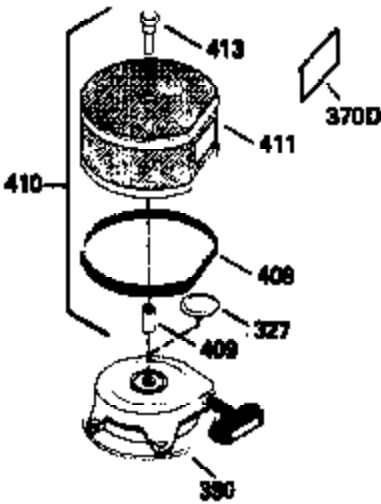

ILLUSTRATION SHOWS TYPICAL PARTS ONLY. ORDER BY PART NUMBER. PARTS NOT LISTED ARE SUPPLIED BY OEM.

VIEW 3 of 4

Ref #	Part Number	Qty	Description
28	30322	1	Lock Nut, 8-32
64	30063	1	Screw, Torx T-30, 1/4-20 x 1/2"
203	31342	1	Compression Spring
204	650549	1	Screw, 5-40 x 7/16"
238	650834	2	Screw, 10-32 x 1-17/32"
245A	35404	1	Air Cleaner Filter
314	650873	1	Screw 1/4-20 x 3/4"
315	611097	1	Alternator Coil (7 Amp)(Incl. 322,322 A&323)
319	650874	2	Screw, 10-32 x 15/32"
320	611098	1	Regulator
322A	610824	1	Connector Body
323	610922	1	Terminal

ILLUSTRATION SHOWS TYPICAL PARTS ONLY. ORDER BY PART NUMBER. PARTS NOT LISTED ARE SUPPLIED BY OEM.

STANDARD POINT IGNITION

VIEW 4 of 4

MUFFLER (QUIET)  
(OPTIONAL)

OPTIONAL SPARK  
ARRESTOR

DEBRIS SCREEN KIT  
(OPTIONAL)

Ref #	Part Number	Qty	Description
16	32651	1	Governor Lever
19	34043	1	Extension Spring
28	30322	1	Lock Nut, 8-32
92	650880	1	Lock Washer
93	650881	1	Flywheel Nut
103	650814	2	Screw, Torx T-15, 10-24 x 1"
186	33860	1	Governor Link
200	33948A	1	Control Bracket (Incl. 203 & 204)
203	31342	1	Compression Spring
204	650549	1	Screw, 5-40 x 7/16"
209	30200	2	Screw, 10-24 x 9/16"
215	32410	1	Control Knob
238	650834	2	Screw, 10-32 x 1-17/32"
245A	35404	1	Air Cleaner Filter
260	34094B	1	Blower Housing
261	650788	2	Screw, 5/16-18 x 3/4"
262	29747B	2	Screw, Torx T-40, 5/16-24 x 21/32"
286	35446	1	Starter Screen
287	29752	4	Nut & Lock Washer, 1/4-28
315	611097	1	Alternator Coil (7 Amp)(Incl. 322,322 A&323)
327	35392	1	Starter Plug
361	30063	4	Screw, Torx T-30, 1/4-20 x 1/2"
370B	35274	1	Instruction Decal
390	590671	1	Rewind Starter
395	35763A	1	Electric Starter Motor (12 Volt)