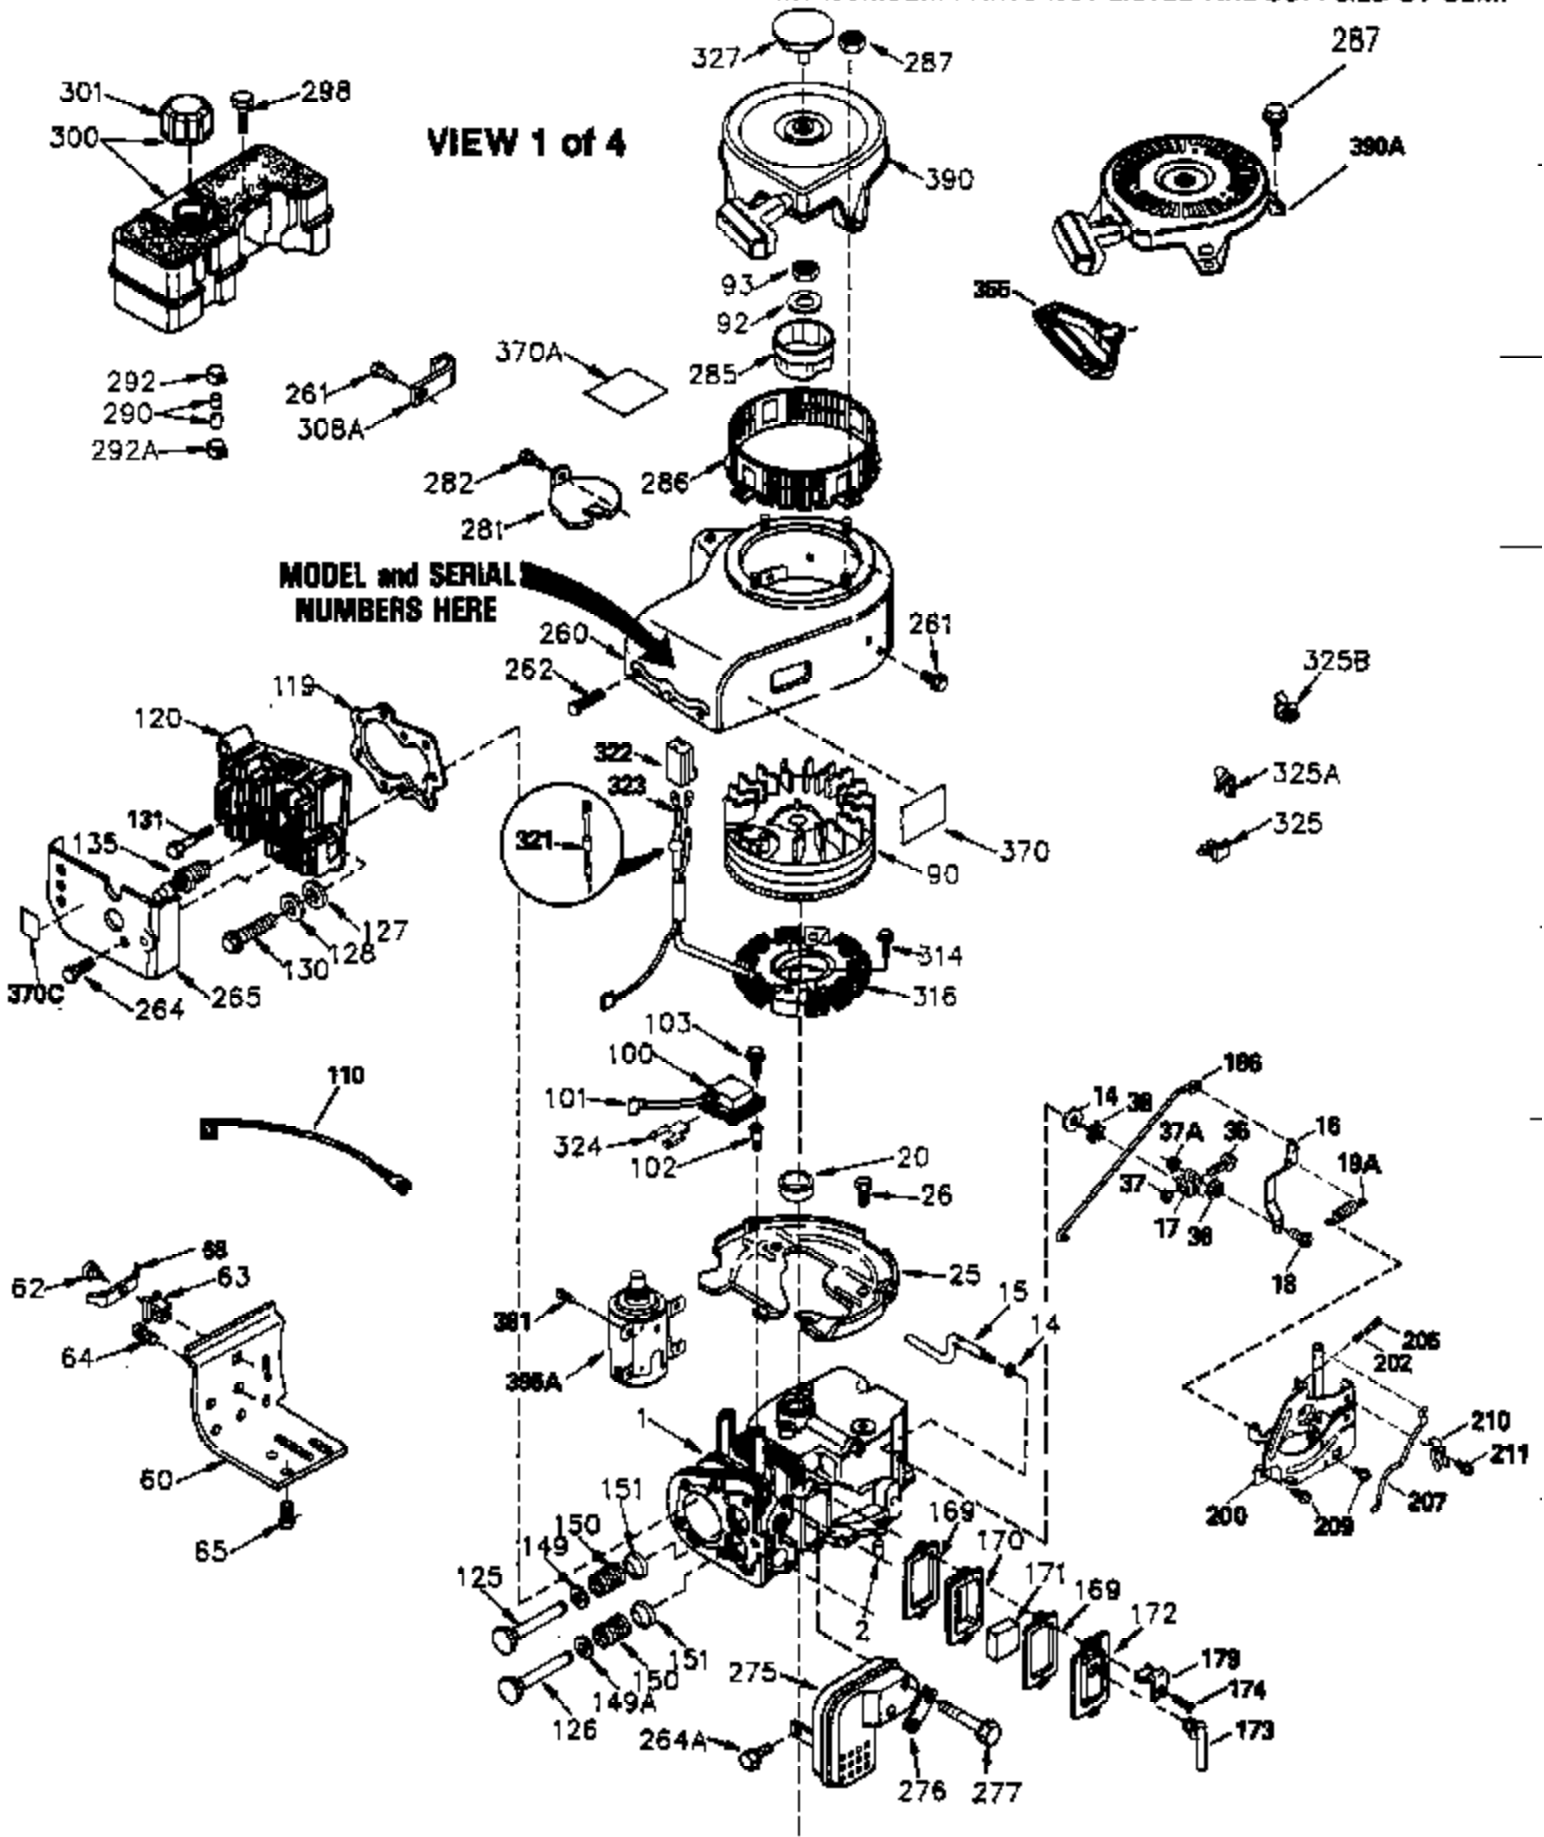

## Engine Parts List #1

Ref #	Part Number	Qty	Description
	1 35383	1	Cylinder (Incl. 2 & 20)
	2 27652	2	Dowel Pin
	14 28277	2	Washer
	15 35082	1	Governor Rod
	16 32651	1	Governor Lever
	17 29916	1	Governor Lever Clamp
	18 650548	1	Screw, 8-32 x 5/16"
	20 35319	1	Oil Seal
	25 35326	1	Blower Housing Baffle
	26 650561	2	Screw, 1/4-20 x 5/8"
	28 30322	1	Lock Nut, 8-32
	35 29826	1	Screw, 10-32 x 3/4"
	36 29918	1	Lock Washer
	37 29216	1	Lock Nut, 10-32
	38 29642	1	Retaining Ring
	60 33273A	1	Blower Housing Extension
	64 30063	1	Screw, Torx T-30, 1/4-20 x 1/2"
	65 650128	1	Screw, 10-24 x 1/2"
	90 611094	1	Flywheel
	92 650880	1	Lock Washer
	93 650881	1	Flywheel Nut
	100 35135	1	Solid State Ignition
	101 610118	1	Spark Plug Cover
	102 650872	2	Solid State Mounting Stud
	103 650814	2	Screw, Torx T-15, 10-24 x 1"
	119 34041A	1	* Cylinder Head Gasket
	120 34030A	1	Cylinder Head
	125 27878A	1	Exhaust Valve (Std.) (Incl. 151)
	125 27880A	1	Exhaust Valve (1/32" OS) (Incl. 151)
	126 34035	1	Intake Valve (Std.) (Incl. 151)
	126 34036	1	Intake Valve (1/32" OS) (Incl. 151)
	127 650691	9	Washer
	128 650690	9	Belleville Washer
	130 650694A	9	Screw, 5/16-18 x 2"
	135 33636	1	Resistor Spark Plug (RJ17LM)
	149A 35862	1	Valve Spring Cap
	149 27882	1	Valve Spring Cap
	150 27881	2	Valve Spring
	151 32581	2	Valve Spring Keeper
	169 27896A	2	* Valve Cover Gasket
	170 28423	1	Breather Body
	171 28424	1	Breather Element
	172 28425	1	Valve Cover Gasket
	173 35350	1	Breather Tube
	174 650128	2	Screw, 10-24 x 1/2"
	186 33860	1	Governor Link
	200 33948A	1	Control Bracket (Incl. 203 & 204)
	203 31342	1	Compression Spring
	204 650549	1	Screw, 5-40 x 7/16"
	207 33151	1	Choke Link
	209 30200	2	Screw, 10-24 x 9/16"
	238 650834	2	Screw, 10-32 x 1-17/32"
	245A 35404	1	Air Cleaner Filter
	260 34094B	1	Blower Housing
	261 650788	2	Screw, 5/16-18 x 3/4"
	262 29747B	2	Screw, Torx T-40, 5/16-24 x 21/32"
	264A 650738	1	Screw, 1/4-20 x 5/8"
	264 650738	2	Screw, 1/4-20 x 5/8"