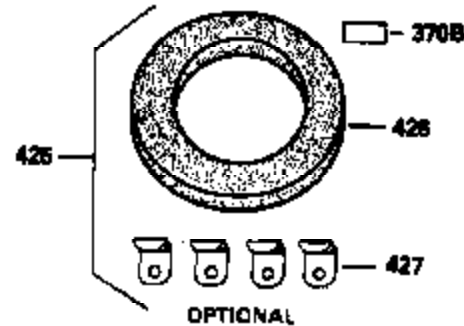

ILLUSTRATION SHOWS TYPICAL PARTS ONLY. ORDER BY PART NUMBER. PARTS NOT LISTED ARE SUPPLIED BY OEM.

VIEW 3 of 4

Ref #	Part Number	Qty	Description
28	30322	1	Lock Nut, 8-32
51	35747A	1	Counterbalance Weight
62	650760	1	Screw, 8-32 x 3/8"
63	28545	1	Grommet
64	30063	1	Screw, Torx T-30, 1/4-20 x 1/2"
68	33356	1	Ground Terminal
203	36208	1	Compression Spring
204	650960	1	Screw, 6-32 x 1-1/8"
210	27793	1	Conduit Clip
211	28942	1	Screw, 10-32 x 3/8"
238	650834	2	Screw, 10-32 x 1-17/32"
245A	35404	1	Air Cleaner Filter
263	35963	1	Trim Ring
277	650729	2	Screw, 5/16-18 x 3-3/16"
314	650873	2	Screw, 1/4-20 x 3/4"
315	611113	1	Alternator Coil (3 Amp)(Incl. 321,322 &323)
321	611161	1	Diode
323	610922	1	Terminal
326	36210	1	Screen Plug
347	650949	3	Screw, 10-32 x 9/16"
394A	650948	1	Washer

ILLUSTRATION SHOWS TYPICAL PARTS ONLY. ORDER BY PART NUMBER. PARTS NOT LISTED ARE SUPPLIED BY OEM.

STANDARD POINT IGNITION

VIEW 4 of 4

MUFFLER (QUIET)
(OPTIONAL)

OPTIONAL SPARK
ARRESTOR

DEBRIS SCREEN KIT
(OPTIONAL)

Ref #	Part Number	Qty	Description
16	32651	1	Governor Lever
19A	35988	1	Extension Spring
28	30322	1	Lock Nut, 8-32
51	35747A	1	Counterbalance Weight
92	650880	1	Lock Washer
93	650881	1	Flywheel Nut
103	650814	2	Screw, Torx T-15, 10-24 x 1"
186	33860	1	Governor Link
200	35956	1	Control Bracket (Incl. 203 & 204)
203	36208	1	Compression Spring
204	650960	1	Screw, 6-32 x 1-1/8"
209	650902	2	Screw, 10-32 x 7/16"
210	27793	1	Conduit Clip
211	28942	1	Screw, 10-32 x 3/8"
238	650834	2	Screw, 10-32 x 1-17/32"
245A	35404	1	Air Cleaner Filter
260	36292	1	Blower Housing
261	650788	2	Screw, 5/16-18 x 3/4"
262	29747B	2	Screw, Torx T-40, 5/16-24 x 21/32"
263	35963	1	Trim Ring
277	650729	2	Screw, 5/16-18 x 3-3/16"
315	611113	1	Alternator Coil (3 Amp)(Incl. 321,322 &323)
326	36210	1	Screen Plug
347	650949	3	Screw, 10-32 x 9/16"
361	30063	4	Screw, Torx T-30, 1/4-20 x 1/2"
370B	35274	1	Instruction Decal
394A	650948	1	Washer
395	35763A	1	Electric Starter Motor (12 Volt)