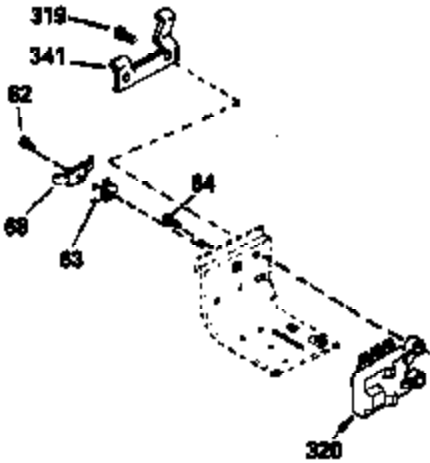

ILLUSTRATION SHOWS TYPICAL PARTS ONLY. ORDER BY PART NUMBER. PARTS NOT LISTED ARE SUPPLIED BY OEM.

VIEW 3 of 4

Ref #	Part Number	Qty	Description
28	30322	1	Lock Nut, 8-32
51	35747A	1	Counterbalance Weight
62	650760	1	Screw, 8-32 x 3/8"
63	28545	1	Grommet
64	30063	1	Screw, Torx T-30, 1/4-20 x 1/2"
68	33356	1	Ground Terminal
203	36208	1	Compression Spring
204	650960	1	Screw, 6-32 x 1-1/8"
210	27793	1	Conduit Clip
211	28942	1	Screw, 10-32 x 3/8"
238	650834	2	Screw, 10-32 x 1-17/32"
245A	35404	1	Air Cleaner Filter
263	35963	1	Trim Ring
277	650729	2	Screw, 5/16-18 x 3-3/16"
314	650873	2	Screw, 1/4-20 x 3/4"
315	611113	1	Alternator Coil (3 Amp)(Incl. 321,322 &323)
321	611161	1	Diode
323	610922	1	Terminal
326	36210	1	Screen Plug
347	650949	3	Screw, 10-32 x 9/16"
394A	650948	1	Washer