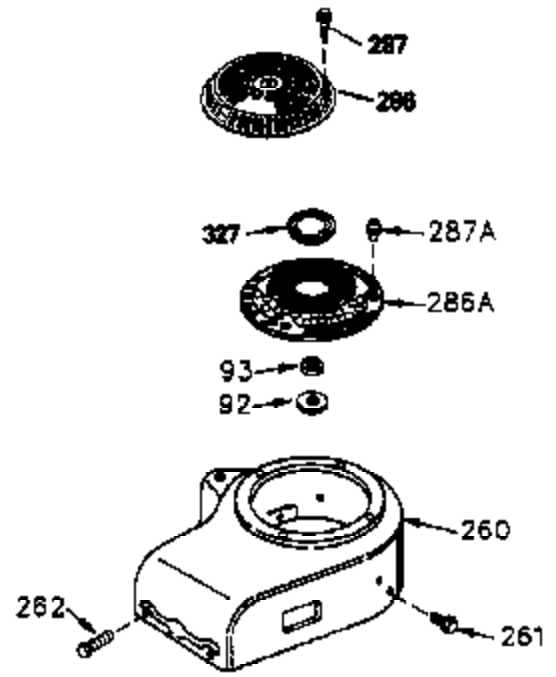

ILLUSTRATION SHOWS TYPICAL PARTS ONLY. ORDER BY PART NUMBER. PARTS NOT LISTED ARE SUPPLIED BY OEM.

STANDARD POINT IGNITION

VIEW 4 of 4