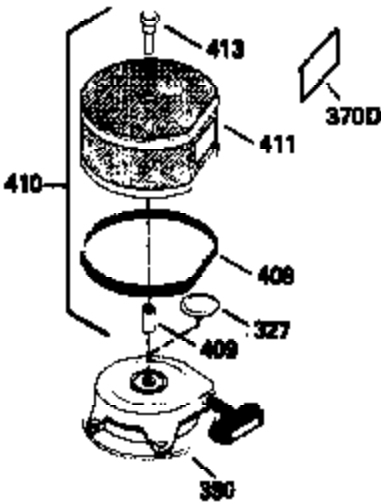

ILLUSTRATION SHOWS TYPICAL PARTS ONLY. ORDER BY PART NUMBER. PARTS NOT LISTED ARE SUPPLIED BY OEM.

VIEW 3 of 4

Ref #	Part Number	Qty	Description
28	30322	1	Lock Nut, 8-32
51	35747A	1	Counterbalance Weight
62	650760	1	Screw, 8-32 x 3/8"
63	28545	1	Grommet
64	30063	1	Screw, Torx T-30, 1/4-20 x 1/2"
68	33356	1	Ground Terminal
203	36208	1	Compression Spring
204	650960	1	Screw, 6-32 x 1-1/8"
210	27793	1	Conduit Clip
211	28942	1	Screw, 10-32 x 3/8"
238	650834	2	Screw, 10-32 x 1-17/32"
245A	35404	1	Air Cleaner Filter
263	35963	1	Trim Ring
277	650729	2	Screw, 5/16-18 x 3-3/16"
314	650873	2	Screw, 1/4-20 x 3/4"
315	611113	1	Alternator Coil (3 Amp)(Incl. 321,322 &323)
321	611161	1	Diode
323	610922	1	Terminal
326	36210	1	Screen Plug
347	650949	3	Screw, 10-32 x 9/16"
394A	650948	1	Washer

ILLUSTRATION SHOWS TYPICAL PARTS ONLY. ORDER BY PART NUMBER. PARTS NOT LISTED ARE SUPPLIED BY OEM.

STANDARD POINT IGNITION

VIEW 4 of 4

MUFFLER (QUIET)
(OPTIONAL)

OPTIONAL SPARK
ARRESTOR

DEBRIS SCREEN KIT
(OPTIONAL)

Ref #	Part Number	Qty	Description
16	32651	1	Governor Lever
19A	35988	1	Extension Spring
28	30322	1	Lock Nut, 8-32
51	35747A	1	Counterbalance Weight
92	650880	1	Lock Washer
93	650881	1	Flywheel Nut
103	650814	2	Screw, Torx T-15, 10-24 x 1"
186	33860	1	Governor Link
200	35956	1	Control Bracket (Incl. 203 & 204)
203	36208	1	Compression Spring
204	650960	1	Screw, 6-32 x 1-1/8"
209	650902	2	Screw, 10-32 x 7/16"
210	27793	1	Conduit Clip
211	28942	1	Screw, 10-32 x 3/8"
238	650834	2	Screw, 10-32 x 1-17/32"
245A	35404	1	Air Cleaner Filter
260	36292	1	Blower Housing
261	650788	2	Screw, 5/16-18 x 3/4"
262	29747B	2	Screw, Torx T-40, 5/16-24 x 21/32"
263	35963	1	Trim Ring
277	650729	2	Screw, 5/16-18 x 3-3/16"
315	611113	1	Alternator Coil (3 Amp)(Incl. 321,322 &323)
326	36210	1	Screen Plug
347	650949	3	Screw, 10-32 x 9/16"
361	30063	4	Screw, Torx T-30, 1/4-20 x 1/2"
370B	35274	1	Instruction Decal
394A	650948	1	Washer
395	35763A	1	Electric Starter Motor (12 Volt)