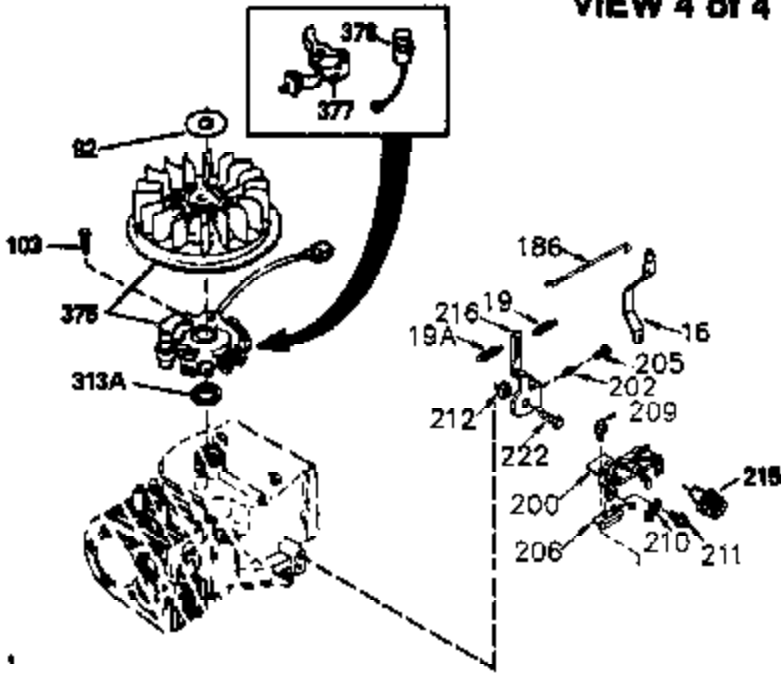

ILLUSTRATION SHOWS TYPICAL PARTS ONLY. ORDER BY PART NUMBER. PARTS NOT LISTED ARE SUPPLIED BY OEM.

STANDARD POINT IGNITION

VIEW 4 of 4