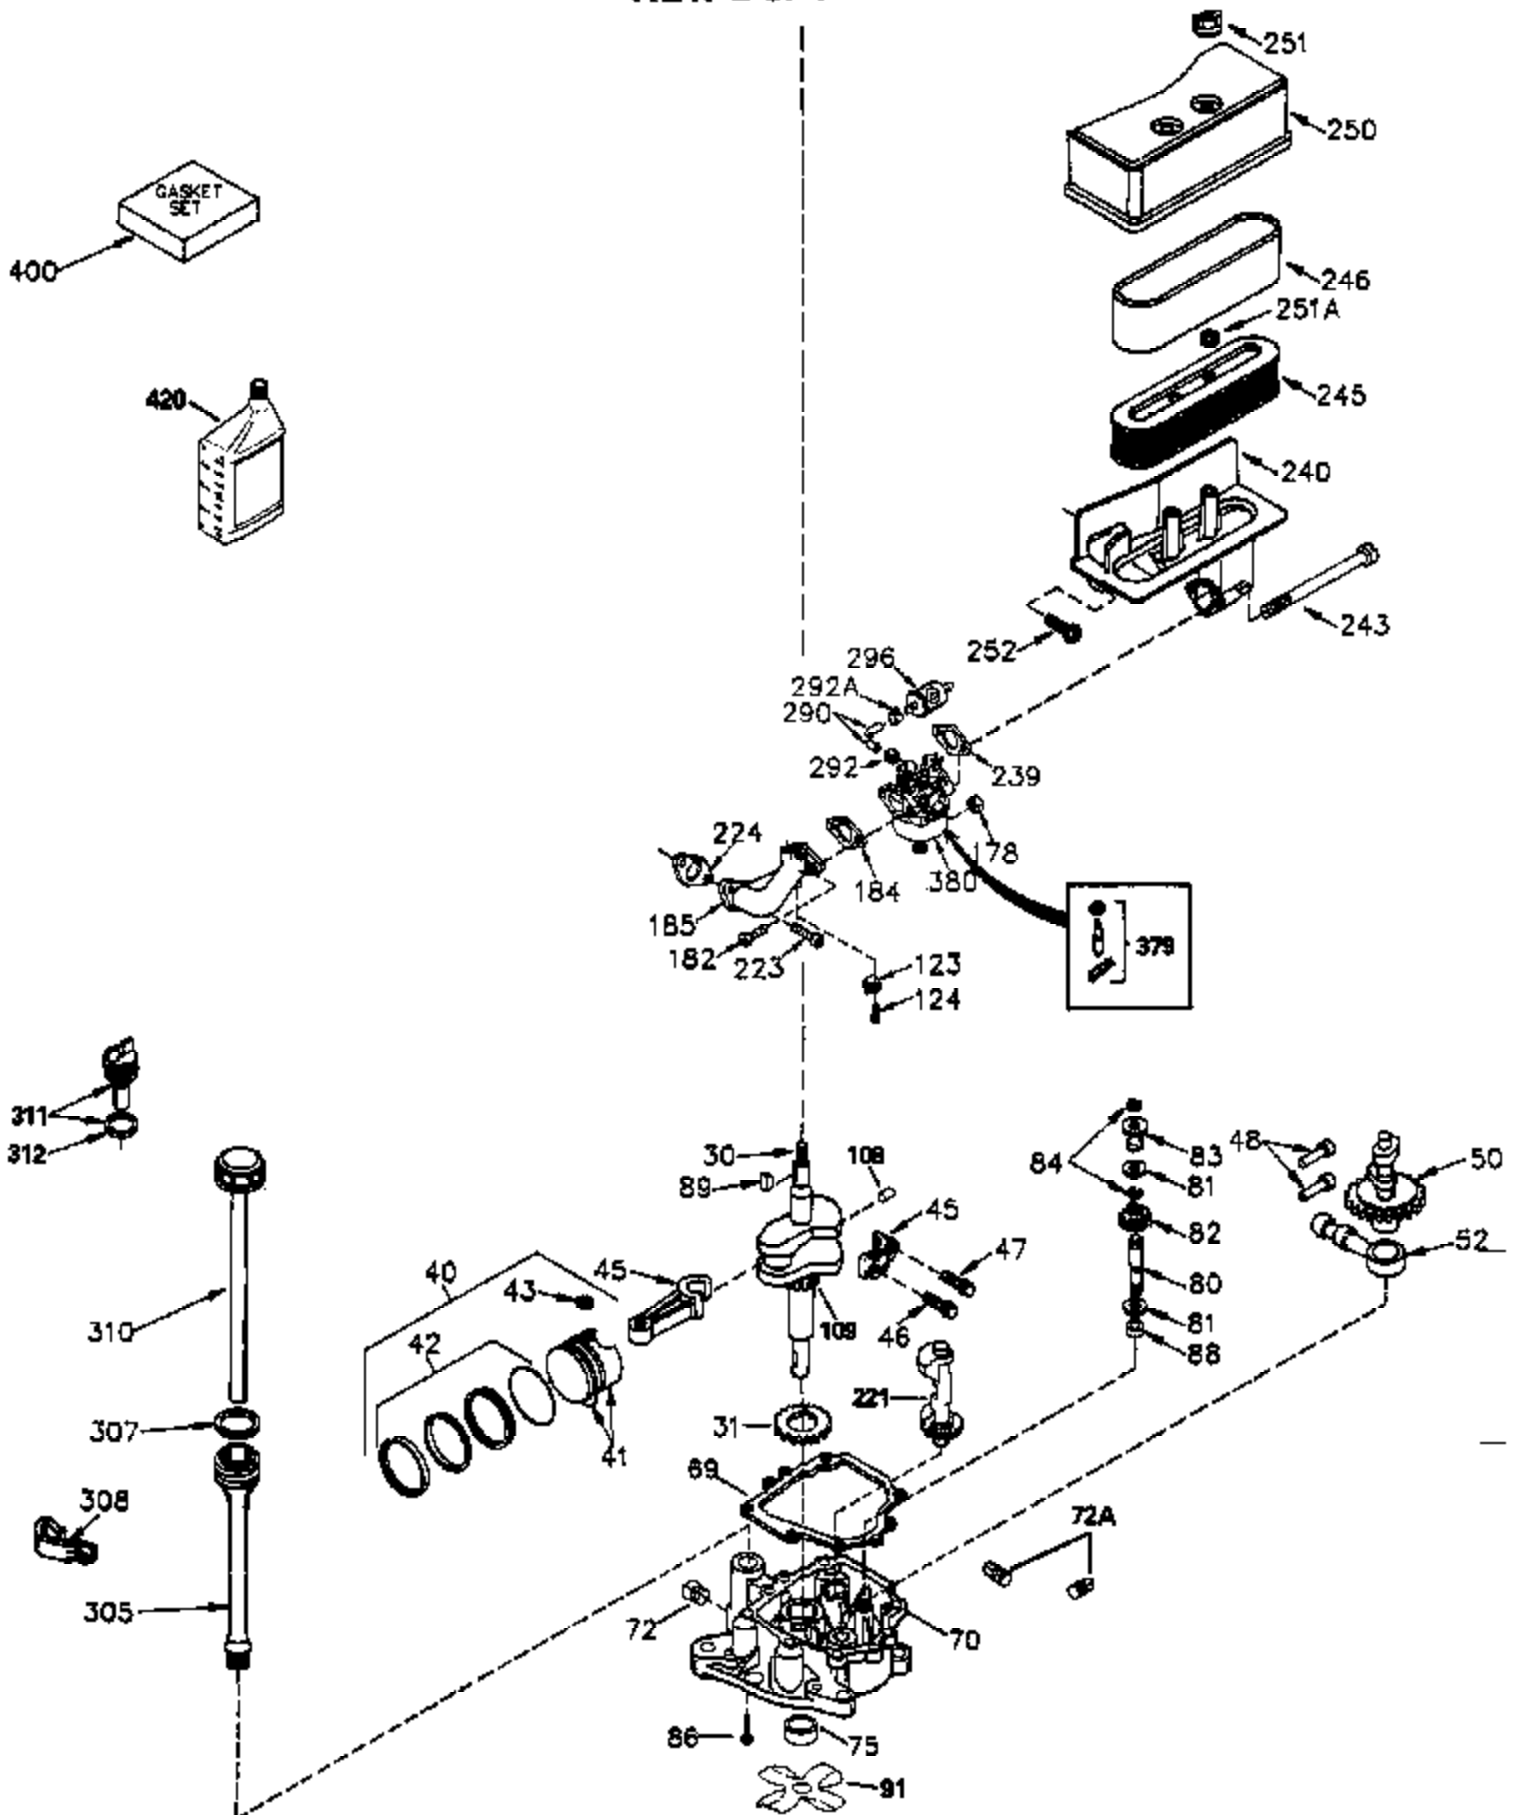

ILLUSTRATION SHOWS TYPICAL PARTS ONLY. ORDER BY PART NUMBER. PARTS NOT LISTED ARE SUPPLIED BY OEM.

VIEW 2 of 4

Ref #	Part Number	Qty	Description
28	30322	1	Lock Nut, 8-32
30	35802A	1	Crankshaft
31	35327	1	Counterbalance Gear
40	34552	1	Piston, Pin & Ring Set (Std.)
40	34553	1	Piston, Pin & Ring Set (.010" OS)
40	34554	1	Piston, Pin & Ring Set (.020" OS)
41	34329A	1	Piston & Pin Ass'y. (Std.) (Incl. 43)
41	34330A	1	Piston & Pin Ass'y. (.010" OS) (Incl. 43)
41	34331A	1	Piston & Pin Ass'y. (.020" OS) (Incl. 43)
42	34332	1	Ring Set (Std.)
42	34333	1	Ring Set (.010" OS)
42	34334	1	Ring Set (.020" OS)
43	27888	2	Piston Pin Retaining Ring
45	35373A	1	Connecting Rod Ass'y. (Incl. 46 & 47)
46	650908	1	Connecting Rod Bolt
47	650882	1	Connecting Rod Bolt
48	34034	2	Valve Lifter
50	35381	1	Camshaft (MCR)
51	35747A	1	Counterbalance Weight
52	31356	1	Oil Pump Ass'y.
69	35317	1	* Mounting Flange Gasket
70	35711A	1	Mounting Flange (Incl. 72,75,80 & 81)
72	31927	1	Oil Drain Plug
75	35319	1	Oil Seal
80	35783	1	Governor Shaft
81	30590A	2	Washer
82	35378	1	Governor Gear Ass'y. (Incl. 81)
83	30588A	1	Governor Spool
84	29193	2	Retaining Ring
86	650833	7	Screw, 1/4-20 x 1-3/16"
88	31707A	1	Spacer (Incl. 81)
89	32589	1	Flywheel Key
123	33261	1	Intake Pipe Brace
124	650738	3	Screw, 1/4-20 x 5/8"
178	29752	2	Nut & Lock Washer, 1/4-28
182	30088A	2	Screw, 1/4-28 x 1"
184	33263	1	* Carburetor To Intake Pipe Gasket
185	34926	1	Intake Pipe
203	36208	1	Compression Spring
204	650960	1	Screw, 6-32 x 1-1/8"
223	650378	2	Screw, Torx T-30, 5/16-18 x 1-1/8"
224	27915A	1	* Intake Pipe Gasket
238	650834	2	Screw, 10-32 x 1-17/32"
239	33629	1	* Air Cleaner Gasket
240	35538B	1	Air Cleaner Body (Incl. 239)
245A	35404	1	Air Cleaner Filter
245	35403	1	Air Cleaner Filter (Incl. 251A)
250	35961	1	Air Cleaner Cover
251	650886	2	Wing Nut, 1/4-20
251A	650825	2	Nut & Lock Washer, 1/4-20
263	35963	1	Trim Ring
290	30962	1	Fuel Line
292	26460	2	Fuel Line Clamp
305	35574	1	Oil Fill Tube
307	35499	1	"O" Ring
308	35437	1	Fill Tube Clip
310	35576	1	Dipstick
315	611113	1	Alternator Coil (3 Amp)(Incl. 321,322 &323)