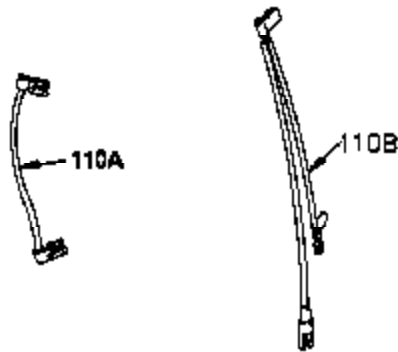

ILLUSTRATION SHOWS TYPICAL PARTS ONLY. ORDER BY PART NUMBER. PARTS NOT LISTED ARE SUPPLIED BY OEM.

VIEW 3 of 4

Ref #	Part Number	Qty	Description
25A	35424		Blower Housing Baffle (Incl. 325)
51	35747A		Counterbalance Weight
62	650760		Screw, 8-32 x 3/8"
63	28545		Grommet
64	30063		Screw, Torx T-30, 1/4-20 x 1/2"
68	33356		Ground Terminal
110D	35234		Ground Wire
210	27793		Conduit Clip
211	28942		Screw, 10-32 x 3/8"
238	650834		Screw, 10-32 x 1-17/32"
245A	35404		Air Cleaner Filter
274	35865		Exhaust Gasket (use as required)
277	650729		Screw, 5/16-18 x 3-3/16"
314	650873		Screw, 1/4-20 x 3/4"
315	611116		Alternator Coil (3 Amp DC)(Incl.321,3 22,323)
321	611161		Diode
323	611118		Terminal
398	590685		Rewind Starter & Cup Ass'y. (This assembly replaces 590633 starter. This assembly consists of a 590671 rewind starter and a 35965A starter cup.)
415	730130		Exh.Adapter Kit(Incl.274 & 277)(As Re q.)