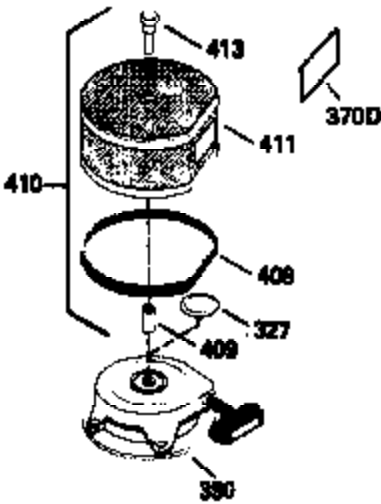

ILLUSTRATION SHOWS TYPICAL PARTS ONLY. ORDER BY PART NUMBER. PARTS NOT LISTED ARE SUPPLIED BY OEM.

VIEW 3 of 4

Ref #	Part Number	Qty	Description
25A	35424		Blower Housing Baffle (Incl. 325)
51	35747A		Counterbalance Weight
62	650760		Screw, 8-32 x 3/8"
63	28545		Grommet
64	30063		Screw, Torx T-30, 1/4-20 x 1/2"
68	33356		Ground Terminal
110D	35234		Ground Wire
210	27793		Conduit Clip
211	28942		Screw, 10-32 x 3/8"
238	650834		Screw, 10-32 x 1-17/32"
245A	35404		Air Cleaner Filter
274	35865		Exhaust Gasket (use as required)
277	650729		Screw, 5/16-18 x 3-3/16"
314	650873		Screw, 1/4-20 x 3/4"
315	611116		Alternator Coil (3 Amp DC)(Incl.321,3 22,323)
321	611161		Diode
323	611118		Terminal
398	590685		Rewind Starter & Cup Ass'y. (This assembly replaces 590633 starter. This assembly consists of a 590671 rewind starter and a 35965A starter cup.)
415	730130		Exh.Adapter Kit(Incl.274 & 277)(As Re q.)

ILLUSTRATION SHOWS TYPICAL PARTS ONLY. ORDER BY PART NUMBER. PARTS NOT LISTED ARE SUPPLIED BY OEM.

STANDARD POINT IGNITION

VIEW 4 of 4

MUFFLER (QUIET) (OPTIONAL)

OPTIONAL SPARK ARRESTOR

DEBRIS SCREEN KIT (OPTIONAL)