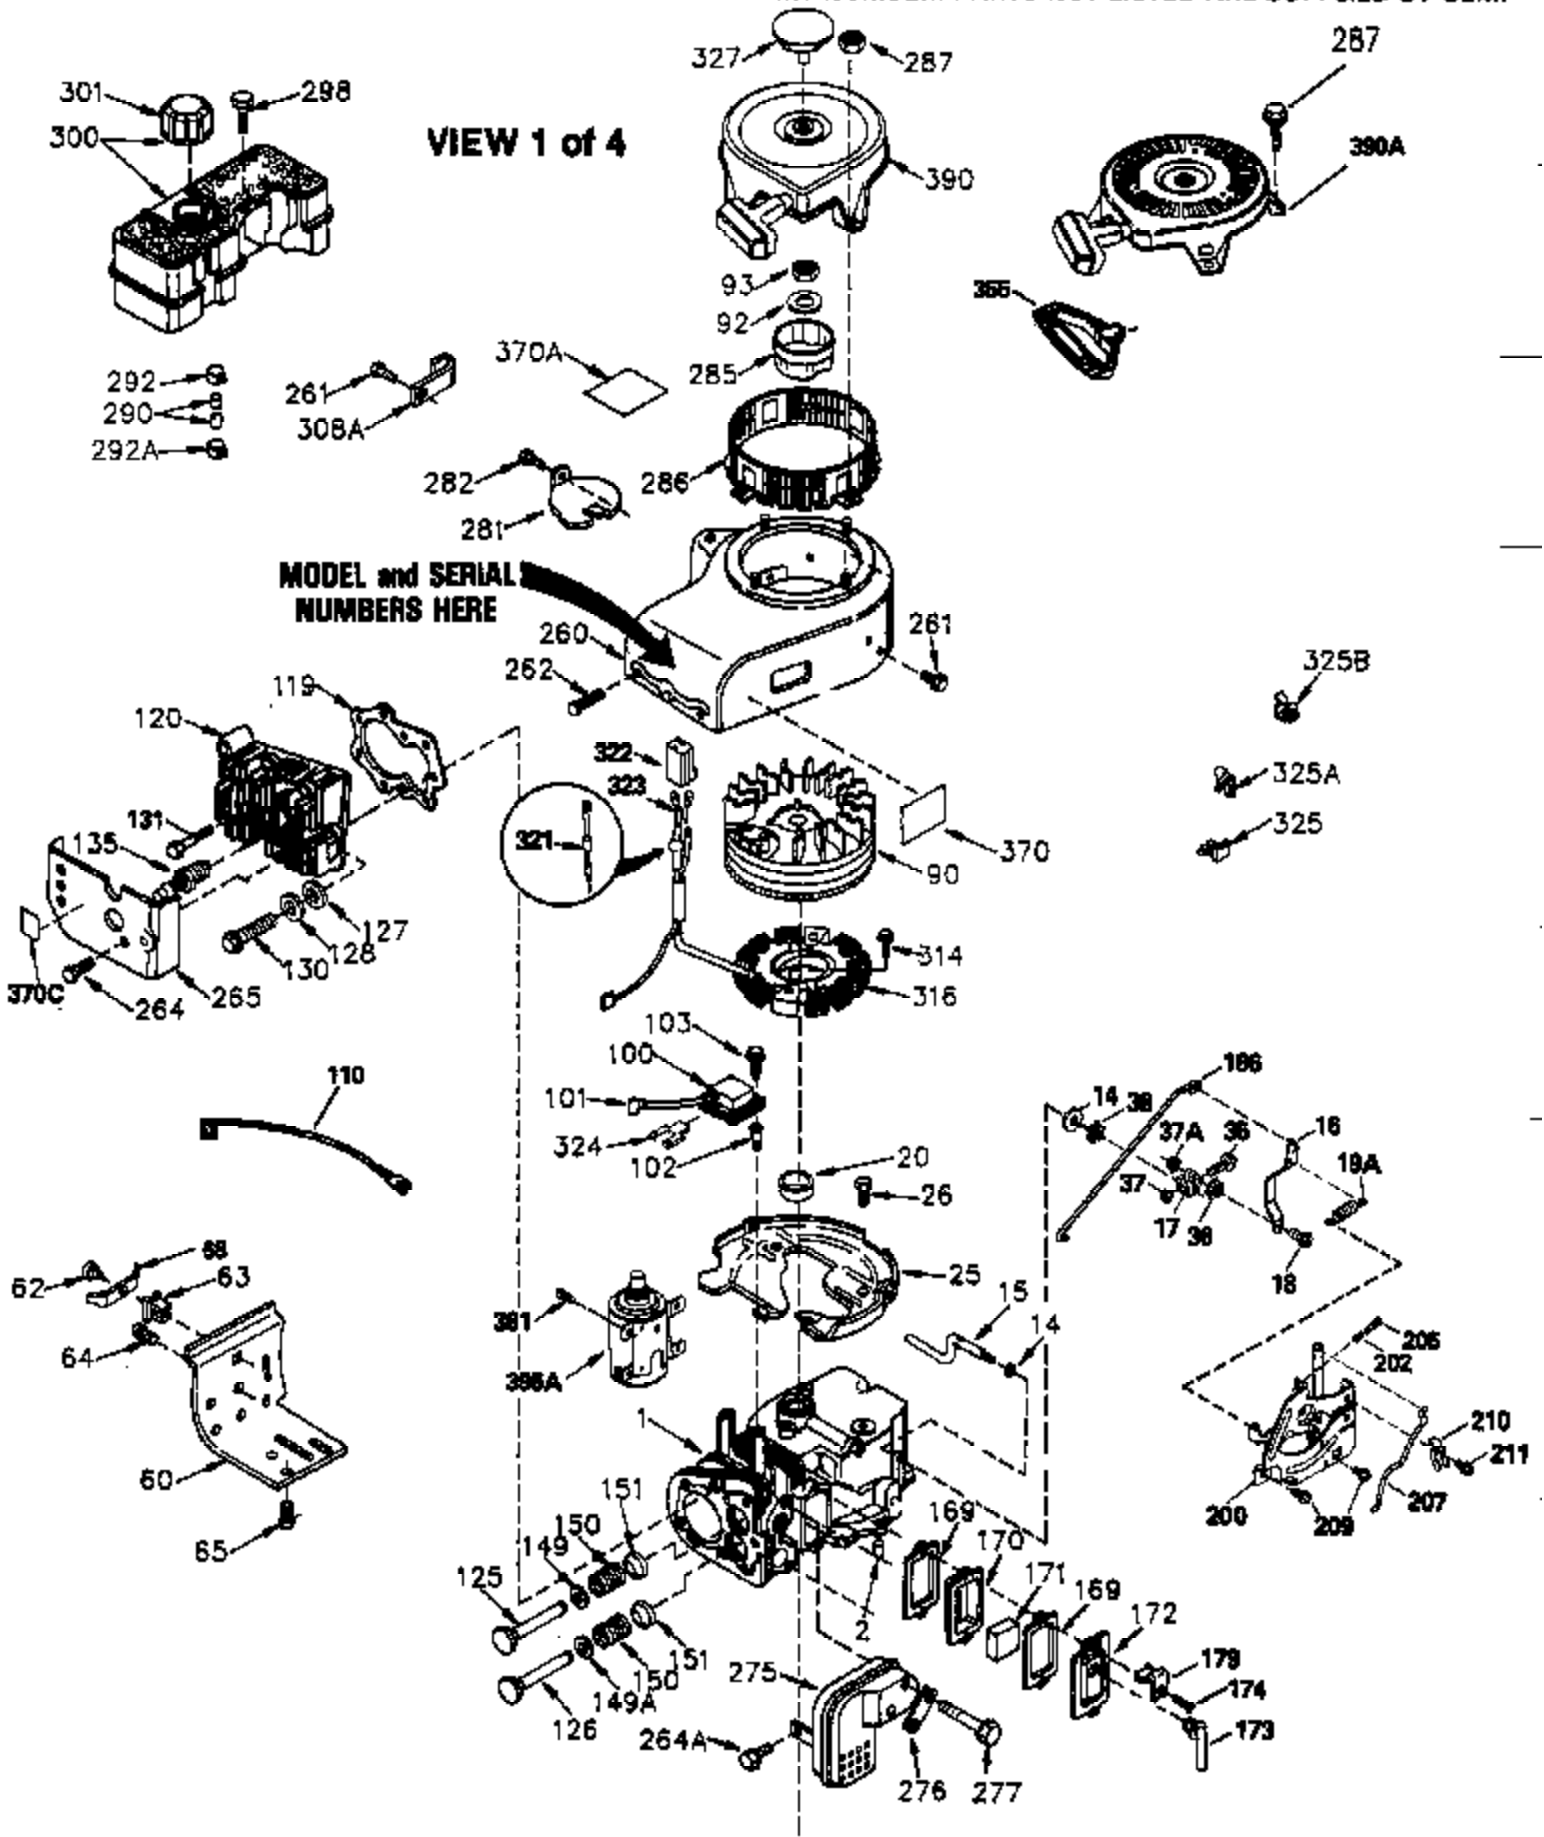

ILLUSTRATION SHOWS TYPICAL PARTS ONLY. ORDER BY PART NUMBER. PARTS NOT LISTED ARE SUPPLIED BY OEM.

Engine Parts List #1

Ref #	Part Number	Qty	Description
1	35745		Cylinder (Incl. 2 & 20) (3-1/8" Bore)
2	27652		Dowel Pin
14	28277		Washer
15	35082		Governor Rod
16	32651		Governor Lever
17	31335		Governor Lever Clamp
18	650548		Screw, 8-32 x 5/16"
20	35319		Oil Seal
26	650561		Screw, 1/4-20 x 5/8"
51	35747A		Counterbalance Weight
60	33273A		Blower Housing Extension
62	650760		Screw, 8-32 x 3/8"
63	28545		Grommet
64	30063		Screw, Torx T-30, 1/4-20 x 1/2"
65	650128		Screw, 10-24 x 1/2"
68	33356		Ground Terminal
90	611093		Flywheel (3 amp w/ring gear)
92	650880		Lock Washer
93	650881		Flywheel Nut, 5/8-18
100	35135		Solid State Ignition
101	610118		Spark Plug Cover (use as required)
102	650872		Solid State Mounting Stud
103	650814		Screw, Torx T-15, 10-24 x 1"
119	34041A		* Cylinder Head Gasket
120	34030A		Cylinder Head
125	27878A		Exhaust Valve (Std.) (Incl. 151)
125	27880A		Exhaust Valve (1/32" OS) (Incl. 151)
126	34035		Intake Valve (Std.) (Incl. 151)
126	34036		Intake Valve (1/32" OS) (Incl. 151)
127	650691		Washer (Do not use with 6021A screw)
128	650690		Belleville Washer
130	650694A		Screw, 5/16-18 x 2"
131	6021A		Screw, 5/16-18 x 1-1/2" (Do not use w /650691)
135	33636		Resistor Spark Plug (RJ17LM)
149A	35862		Valve Spring Cap (Intake)
149	27882		Valve Spring Cap (Exhaust)
150	27881		Valve Spring
151	32581		Valve Spring Keeper
169	27896A		* Valve Cover Gasket
170	28423		Breather Body
171	28424		Breather Element
172	28425		Valve Cover
173	35350		Breather Tube
174	650128		Screw, 10-24 x 1/2"
186	35803		Governor Link
200	35524		Control Bracket (Incl. 203 & 204)
209	650902		Screw, 10-32 x 7/16"
210	27793		Conduit Clip
211	28942		Screw, 10-32 x 3/8"
238	650834		Screw, 10-32 x 1-17/32"
245A	35404		Air Cleaner Filter
260	35796A		Blower Housing (for electric starter) NOTE: Replacement hardware may differ when servicing starter assy. or blower housing. Refer to Service Bulletin 508.
261	650788		Screw, 5/16-18 x 3/4"
262	29747B		Screw, Torx T-40, 5/16-24 x 21/32"
264	650802		Screw, 1/4-20 x 5/8"