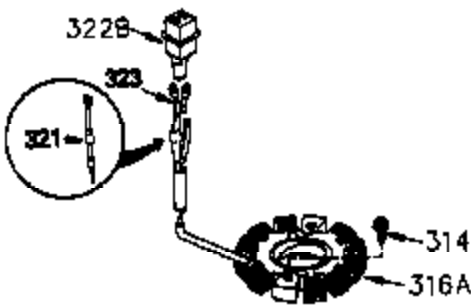

ILLUSTRATION SHOWS TYPICAL PARTS ONLY. ORDER BY PART NUMBER. PARTS NOT LISTED ARE SUPPLIED BY OEM.

VIEW 3 of 4

Ref #	Part Number	Qty	Description
25A	35424		Blower Housing Baffle (Incl. 325)
51	35747A		Counterbalance Weight
62	650760		Screw, 8-32 x 3/8"
63	28545		Grommet
64	30063		Screw, Torx T-30, 1/4-20 x 1/2"
68	33356		Ground Terminal
110D	35234		Ground Wire
210	27793		Conduit Clip
211	28942		Screw, 10-32 x 3/8"
238	650834		Screw, 10-32 x 1-17/32"
245A	35404		Air Cleaner Filter
274	35865		Exhaust Gasket (use as required)
277	650729		Screw, 5/16-18 x 3-3/16"
314	650873		Screw, 1/4-20 x 3/4"
315	611116		Alternator Coil (3 Amp DC)(Incl.321,3 22,323)
321	611161		Diode
323	611118		Terminal
398	590685		Rewind Starter & Cup Ass'y. (This assembly replaces 590633 starter. This assembly consists of a 590671 rewind starter and a 35965A starter cup.)
415	730130		Exh.Adapter Kit(Incl.274 & 277)(As Re q.)