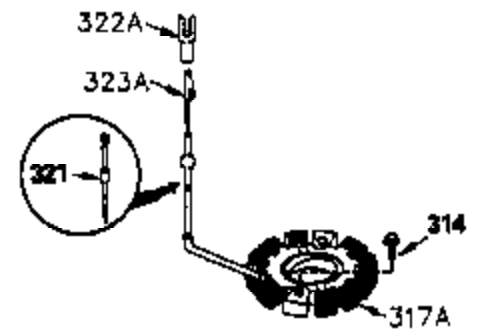

ILLUSTRATION SHOWS TYPICAL PARTS ONLY. ORDER BY PART NUMBER. PARTS NOT LISTED ARE SUPPLIED BY OEM.

VIEW 3 of 4

Ref #	Part Number	Qty	Description
25A	35424		Blower Housing Baffle (Incl. 325)
51	35747A		Counterbalance Weight
62	650760		Screw, 8-32 x 3/8"
63	28545		Grommet
64	30063		Screw, Torx T-30, 1/4-20 x 1/2"
68	33356		Ground Terminal
110D	35234		Ground Wire
210	27793		Conduit Clip
211	28942		Screw, 10-32 x 3/8"
238	650834		Screw, 10-32 x 1-17/32"
245A	35404		Air Cleaner Filter
274	35865		Exhaust Gasket (use as required)
277	650729		Screw, 5/16-18 x 3-3/16"
314	650873		Screw, 1/4-20 x 3/4"
315	611116		Alternator Coil (3 Amp DC)(Incl.321,3 22,323)
321	611161		Diode
323	611118		Terminal
398	590685		Rewind Starter & Cup Ass'y. (This assembly replaces 590633 starter. This assembly consists of a 590671 rewind starter and a 35965A starter cup.)
415	730130		Exh.Adapter Kit(Incl.274 & 277)(As Re q.)