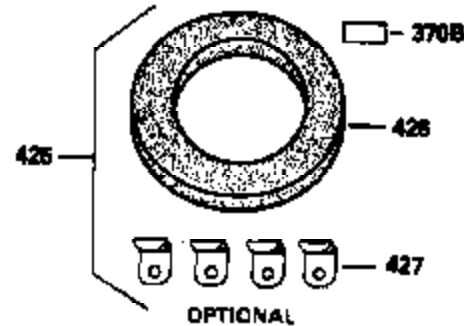

ILLUSTRATION SHOWS TYPICAL PARTS ONLY. ORDER BY PART NUMBER. PARTS NOT LISTED ARE SUPPLIED BY OEM.

VIEW 3 of 4

Ref #	Part Number	Qty	Description
25A	35424		Blower Housing Baffle (Incl. 325)
51	35747A		Counterbalance Weight
62	650760		Screw, 8-32 x 3/8"
63	28545		Grommet
64	30063		Screw, Torx T-30, 1/4-20 x 1/2"
68	33356		Ground Terminal
110D	35234		Ground Wire
210	27793		Conduit Clip
211	28942		Screw, 10-32 x 3/8"
238	650834		Screw, 10-32 x 1-17/32"
245A	35404		Air Cleaner Filter
274	35865		Exhaust Gasket (use as required)
277	650729		Screw, 5/16-18 x 3-3/16"
314	650873		Screw, 1/4-20 x 3/4"
315	611116		Alternator Coil (3 Amp DC)(Incl.321,3 22,323)
321	611161		Diode
323	611118		Terminal
398	590685		Rewind Starter & Cup Ass'y. (This assembly replaces 590633 starter. This assembly consists of a 590671 rewind starter and a 35965A starter cup.)
415	730130		Exh.Adapter Kit(Incl.274 & 277)(As Re q.)

ILLUSTRATION SHOWS TYPICAL PARTS ONLY. ORDER BY PART NUMBER. PARTS NOT LISTED ARE SUPPLIED BY OEM.

STANDARD POINT IGNITION

VIEW 4 of 4

MUFFLER (QUIET) (OPTIONAL)

OPTIONAL SPARK ARRESTOR

DEBRIS SCREEN KIT (OPTIONAL)