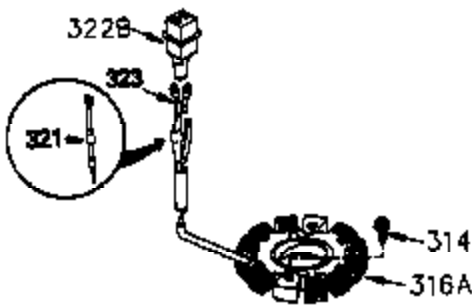

ILLUSTRATION SHOWS TYPICAL PARTS ONLY. ORDER BY PART NUMBER. PARTS NOT LISTED ARE SUPPLIED BY OEM.

VIEW 3 of 4

Ref #	Part Number	Qty	Description
28	30322	1	Lock Nut, 8-32
64	30063	1	Screw, Torx T-30, 1/4-20 x 1/2"
210	27793	1	Conduit Clip
211	28942	1	Screw, 10-32 x 3/8"
238	650834	2	Screw, 10-32 x 1-17/32"
245A	35404	1	Air Cleaner Filter
314	650873	2	Screw, 1/4-20 x 3/4"
315	611113	1	Alternator Coil (3 Amp)(Incl. 321, 32 2 & 323)
321	611161	1	Diode
323	610922	1	Terminal