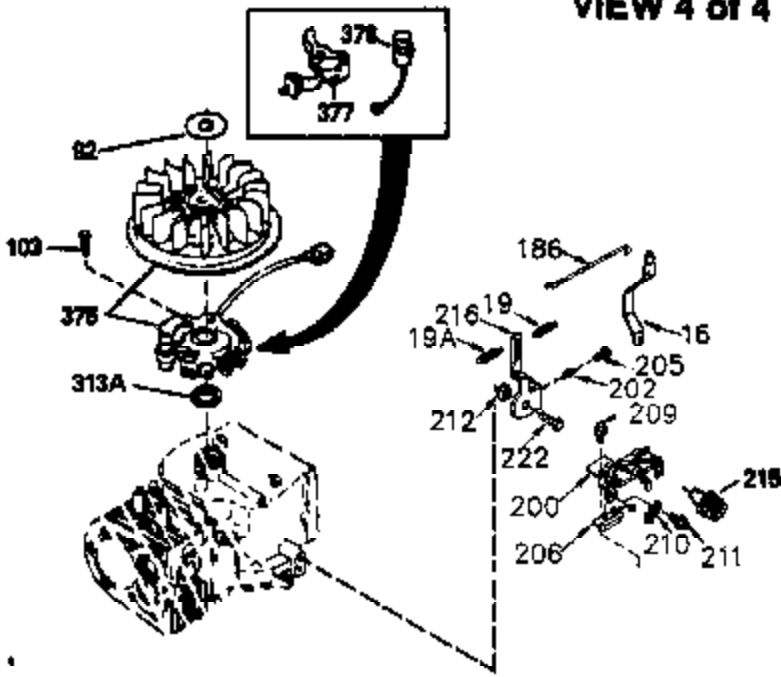

ILLUSTRATION SHOWS TYPICAL PARTS ONLY. ORDER BY PART NUMBER. PARTS NOT LISTED ARE SUPPLIED BY OEM.

STANDARD POINT IGNITION

VIEW 4 of 4