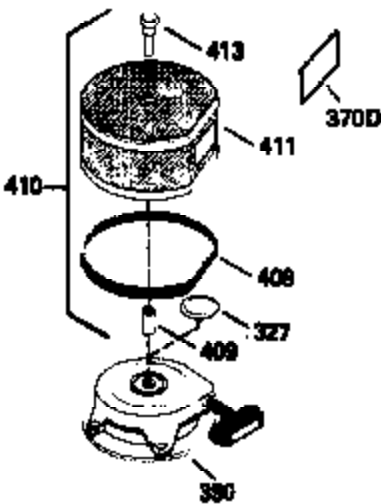

ILLUSTRATION SHOWS TYPICAL PARTS ONLY. ORDER BY PART NUMBER. PARTS NOT LISTED ARE SUPPLIED BY OEM.

VIEW 3 of 4

Ref #	Part Number	Qty	Description
28	30322	1	Lock Nut, 8-32
64	30063	1	Screw, Torx T-30, 1/4-20 x 1/2"
210	27793	1	Conduit Clip
211	28942	1	Screw, 10-32 x 3/8"
238	650834	2	Screw, 10-32 x 1-17/32"
245A	35404	1	Air Cleaner Filter
314	650873	2	Screw, 1/4-20 x 3/4"
315	611113	1	Alternator Coil (3 Amp)(Incl. 321, 32 2 & 323)
321	611161	1	Diode
323	610922	1	Terminal

ILLUSTRATION SHOWS TYPICAL PARTS ONLY. ORDER BY PART NUMBER. PARTS NOT LISTED ARE SUPPLIED BY OEM.

STANDARD POINT IGNITION

VIEW 4 of 4

MUFFLER (QUIET)
(OPTIONAL)

OPTIONAL SPARK
ARRESTOR

DEBRIS SCREEN KIT
(OPTIONAL)

Ref #	Part Number	Qty	Description
16	32651	1	Governor Lever
19A	34043	1	Extension Spring
28	30322	1	Lock Nut, 8-32
92	650880	1	Lock Washer
93	650881	1	Flywheel Nut
103	650814	2	Screw, Torx T-15, 10-24 x 1"
186	33860	1	Governor Link
200	35201	1	Control Bracket (Incl. 203 & 204)
202	33802	2	Compression Spring
205	650777	2	Screw, 6-32 x 21/32"
206	610973	1	Terminal
209	30200	2	Screw, 10-24 x 9/16"
210	27793	1	Conduit Clip
211	28942	1	Screw, 10-32 x 3/8"
212	35550	1	Bushing
216	35202A	1	R.P.M. Adj. Lever (Incl. 19A, 212, 22 2 & 239)
222	30312	1	Screw, 10-32 x 1/2"
238	650834	2	Screw, 10-32 x 1-17/32"
245A	35404	1	Air Cleaner Filter
260	34094B	1	Blower Housing
261	650788	2	Screw, 5/16-18 x 3/4"
262	29747B	2	Screw, Torx T-40, 5/16-24 x 21/32"
286	35446	1	Starter Screen
287	29752	4	Nut & Lockwasher, 1/4-28
315	611113	1	Alternator Coil (3 Amp)(Incl. 321, 32 2 & 323)
327	35392	1	Starter Plug
370B	35274	1	Instruction Decal
390	590671	1	Rewind Starter