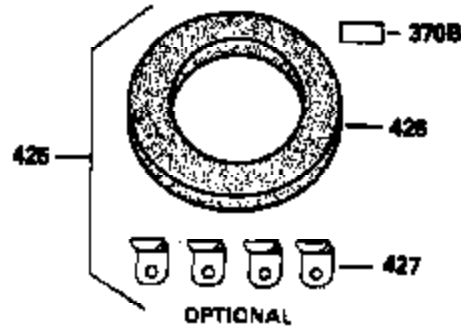

ILLUSTRATION SHOWS TYPICAL PARTS ONLY. ORDER BY PART NUMBER. PARTS NOT LISTED ARE SUPPLIED BY OEM.

VIEW 3 of 4

Ref #	Part Number	Qty	Description
28	30322	1	Lock Nut, 8-32
64	30063	1	Screw, Torx T-30, 1/4-20 x 1/2"
210	27793	1	Conduit Clip
211	28942	1	Screw, 10-32 x 3/8"
238	650834	2	Screw, 10-32 x 1-17/32"
245A	35404	1	Air Cleaner Filter
314	650873	2	Screw, 1/4-20 x 3/4"
315	611113	1	Alternator Coil (3 Amp)(Incl. 321, 32 2 & 323)
321	611161	1	Diode
323	610922	1	Terminal

ILLUSTRATION SHOWS TYPICAL PARTS ONLY. ORDER BY PART NUMBER. PARTS NOT LISTED ARE SUPPLIED BY OEM.

STANDARD POINT IGNITION

VIEW 4 of 4

MUFFLER (QUIET)
(OPTIONAL)

OPTIONAL SPARK
ARRESTOR

DEBRIS SCREEN KIT
(OPTIONAL)

Ref #	Part Number	Qty	Description
16	32651	1	Governor Lever
19A	34043	1	Extension Spring
28	30322	1	Lock Nut, 8-32
92	650880	1	Lock Washer
93	650881	1	Flywheel Nut
103	650814	2	Screw, Torx T-15, 10-24 x 1"
186	33860	1	Governor Link
200	35201	1	Control Bracket (Incl. 203 & 204)
202	33802	2	Compression Spring
205	650777	2	Screw, 6-32 x 21/32"
206	610973	1	Terminal
209	30200	2	Screw, 10-24 x 9/16"
210	27793	1	Conduit Clip
211	28942	1	Screw, 10-32 x 3/8"
212	35550	1	Bushing
216	35202A	1	R.P.M. Adj. Lever (Incl. 19A, 212, 22 2 & 239)
222	30312	1	Screw, 10-32 x 1/2"
238	650834	2	Screw, 10-32 x 1-17/32"
245A	35404	1	Air Cleaner Filter
260	34094B	1	Blower Housing
261	650788	2	Screw, 5/16-18 x 3/4"
262	29747B	2	Screw, Torx T-40, 5/16-24 x 21/32"
286	35446	1	Starter Screen
287	29752	4	Nut & Lockwasher, 1/4-28
315	611113	1	Alternator Coil (3 Amp)(Incl. 321, 32 2 & 323)
327	35392	1	Starter Plug
370B	35274	1	Instruction Decal
390	590671	1	Rewind Starter