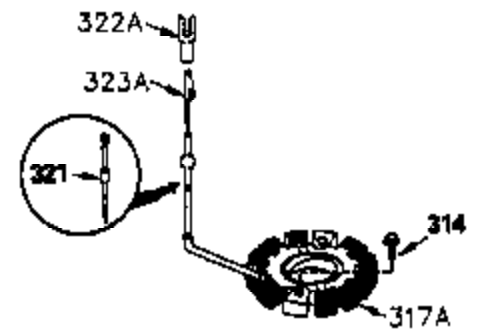

ILLUSTRATION SHOWS TYPICAL PARTS ONLY. ORDER BY PART NUMBER. PARTS NOT LISTED ARE SUPPLIED BY OEM.

VIEW 3 of 4

Ref #	Part Number	Qty	Description
28	30322	1	Lock Nut, 8-32
64	30063	1	Screw, Torx T-30, 1/4-20 x 1/2"
210	27793	1	Conduit Clip
211	28942	1	Screw, 10-32 x 3/8"
238	650834	2	Screw, 10-32 x 1-17/32"
245A	35404	1	Air Cleaner Filter
314	650873	2	Screw, 1/4-20 x 3/4"
315	611113	1	Alternator Coil (3 Amp)(Incl. 321, 32 2 & 323)
321	611161	1	Diode
323	610922	1	Terminal