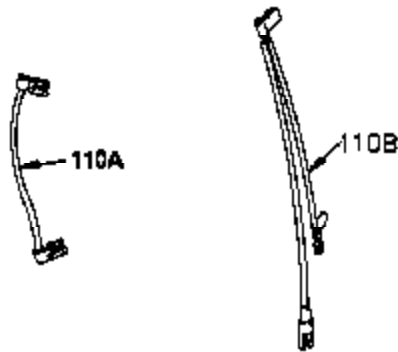

ILLUSTRATION SHOWS TYPICAL PARTS ONLY. ORDER BY PART NUMBER. PARTS NOT LISTED ARE SUPPLIED BY OEM.

VIEW 3 of 4

Ref #	Part Number	Qty	Description
62	650760		Screw, 8-32 x 3/8"
63	28545		Grommet
64	30063		Screw, Torx T-30, 1/4-20 x 1/2"
68	33356		Ground Terminal
110A	35349		Ground Wire
203	31342		Compression Spring
204	650549		Screw, 5-40 x 7/16"
238	650834		Screw, 10-32 x 1-17/32"
245A	35404		Air Cleaner Filter
274	35865		Exhaust Gasket (use as required)
314	650873		Screw, 1/4-20 x 3/4"
315	611104		Alt. Coil (3/5 Split) (Incl.321, 322 & 323)
321	611161		Diode
323	611118		Terminal
348	35426		Remote Choke Bracket
349	650767		Screw, 8-32 x 27/64"
398	590685		Rewind Starter & Cup Ass'y. (This assembly replaces 590633 starter. This assembly consists of a 590671 rewind starter and a 35965A starter cup.)
415	730130		Exh.Adapter Kit(Incl.274 & 277)(As Re q.)