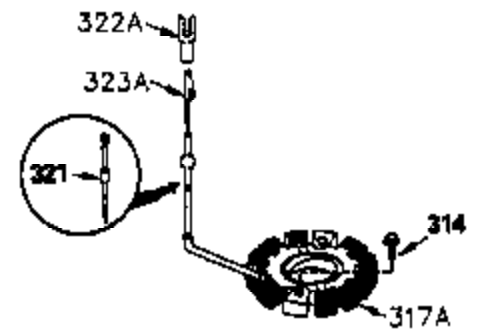

ILLUSTRATION SHOWS TYPICAL PARTS ONLY. ORDER BY PART NUMBER. PARTS NOT LISTED ARE SUPPLIED BY OEM.

VIEW 3 of 4

Ref #	Part Number	Qty	Description
62	650760		Screw, 8-32 x 3/8"
63	28545		Grommet
64	30063		Screw, Torx T-30, 1/4-20 x 1/2"
68	33356		Ground Terminal
110A	35349		Ground Wire
203	31342		Compression Spring
204	650549		Screw, 5-40 x 7/16"
238	650834		Screw, 10-32 x 1-17/32"
245A	35404		Air Cleaner Filter
274	35865		Exhaust Gasket (use as required)
314	650873		Screw, 1/4-20 x 3/4"
315	611104		Alt. Coil (3/5 Split) (Incl.321, 322 & 323)
321	611161		Diode
323	611118		Terminal
348	35426		Remote Choke Bracket
349	650767		Screw, 8-32 x 27/64"
398	590685		Rewind Starter & Cup Ass'y. (This assembly replaces 590633 starter. This assembly consists of a 590671 rewind starter and a 35965A starter cup.)
415	730130		Exh.Adapter Kit(Incl.274 & 277)(As Re q.)