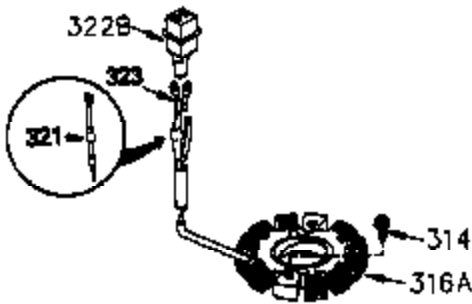

ILLUSTRATION SHOWS TYPICAL PARTS ONLY. ORDER BY PART NUMBER. PARTS NOT LISTED ARE SUPPLIED BY OEM.

VIEW 3 of 4

Ref #	Part Number	Qty	Description
62	650760		Screw, 8-32 x 3/8"
63	28545		Grommet
64	30063		Screw, Torx T-30, 1/4-20 x 1/2"
68	33356		Ground Terminal
110A	35349		Ground Wire
203	31342		Compression Spring
204	650549		Screw, 5-40 x 7/16"
238	650834		Screw, 10-32 x 1-17/32"
245A	35404		Air Cleaner Filter
274	35865		Exhaust Gasket (use as required)
314	650873		Screw, 1/4-20 x 3/4"
315	611104		Alt. Coil (3/5 Split) (Incl.321, 322 & 323)
321	611161		Diode
323	611118		Terminal
348	35426		Remote Choke Bracket
349	650767		Screw, 8-32 x 27/64"
398	590685		Rewind Starter & Cup Ass'y. (This assembly replaces 590633 starter. This assembly consists of a 590671 rewind starter and a 35965A starter cup.)
415	730130		Exh.Adapter Kit(Incl.274 & 277)(As Re q.)