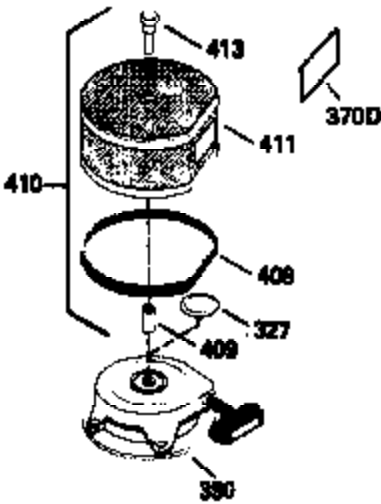

ILLUSTRATION SHOWS TYPICAL PARTS ONLY. ORDER BY PART NUMBER. PARTS NOT LISTED ARE SUPPLIED BY OEM.

VIEW 3 of 4

Ref #	Part Number	Qty	Description
62	650760		Screw, 8-32 x 3/8"
63	28545		Grommet
64	30063		Screw, Torx T-30, 1/4-20 x 1/2"
68	33356		Ground Terminal
110A	35349		Ground Wire
203	31342		Compression Spring
204	650549		Screw, 5-40 x 7/16"
238	650834		Screw, 10-32 x 1-17/32"
245A	35404		Air Cleaner Filter
274	35865		Exhaust Gasket (use as required)
314	650873		Screw, 1/4-20 x 3/4"
315	611104		Alt. Coil (3/5 Split) (Incl.321, 322 & 323)
321	611161		Diode
323	611118		Terminal
348	35426		Remote Choke Bracket
349	650767		Screw, 8-32 x 27/64"
398	590685		Rewind Starter & Cup Ass'y. (This assembly replaces 590633 starter. This assembly consists of a 590671 rewind starter and a 35965A starter cup.)
415	730130		Exh.Adapter Kit(Incl.274 & 277)(As Re q.)

ILLUSTRATION SHOWS TYPICAL PARTS ONLY. ORDER BY PART NUMBER. PARTS NOT LISTED ARE SUPPLIED BY OEM.

STANDARD POINT IGNITION

VIEW 4 of 4

MUFFLER (QUIET) (OPTIONAL)

OPTIONAL SPARK ARRESTOR

DEBRIS SCREEN KIT (OPTIONAL)