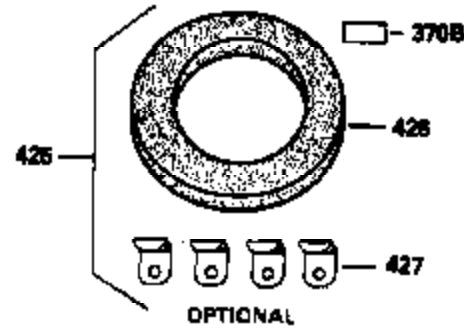

ILLUSTRATION SHOWS TYPICAL PARTS ONLY. ORDER BY PART NUMBER. PARTS NOT LISTED ARE SUPPLIED BY OEM.

VIEW 3 of 4

Ref #	Part Number	Qty	Description
62	650760		Screw, 8-32 x 3/8"
63	28545		Grommet
64	30063		Screw, Torx T-30, 1/4-20 x 1/2"
68	33356		Ground Terminal
110A	35349		Ground Wire
203	31342		Compression Spring
204	650549		Screw, 5-40 x 7/16"
238	650834		Screw, 10-32 x 1-17/32"
245A	35404		Air Cleaner Filter
274	35865		Exhaust Gasket (use as required)
314	650873		Screw, 1/4-20 x 3/4"
315	611104		Alt. Coil (3/5 Split) (Incl.321, 322 & 323)
321	611161		Diode
323	611118		Terminal
348	35426		Remote Choke Bracket
349	650767		Screw, 8-32 x 27/64"
398	590685		Rewind Starter & Cup Ass'y. (This assembly replaces 590633 starter. This assembly consists of a 590671 rewind starter and a 35965A starter cup.)
415	730130		Exh.Adapter Kit(Incl.274 & 277)(As Re q.)

ILLUSTRATION SHOWS TYPICAL PARTS ONLY. ORDER BY PART NUMBER. PARTS NOT LISTED ARE SUPPLIED BY OEM.

STANDARD POINT IGNITION

VIEW 4 of 4

MUFFLER (QUIET) (OPTIONAL)

OPTIONAL SPARK ARRESTOR

DEBRIS SCREEN KIT (OPTIONAL)