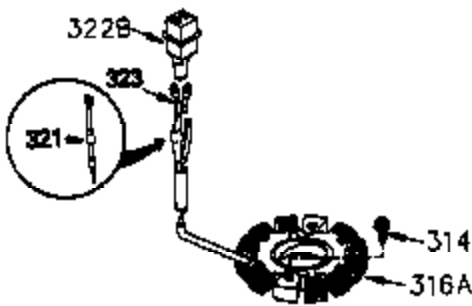

ILLUSTRATION SHOWS TYPICAL PARTS ONLY. ORDER BY PART NUMBER. PARTS NOT LISTED ARE SUPPLIED BY OEM.

VIEW 3 of 4

Ref #	Part Number	Qty	Description
28	30322	1	Lock Nut, 8-32
62	650760	1	Screw, 8-32 x 3/8"
63	28545	1	Grommet
64	30063	1	Screw, Torx T-30, 1/4-20 x 1/2"
72A	28483	1	Oil Drain Plug
203	31342	1	Compression Spring
204	650549	1	Screw, 5-40 x 7/16"
210	27793	1	Conduit Clip
211	28942	1	Screw, 10-32 x 3/8"
238	650834	2	Screw, 10-32 x 1-17/32"
245A	35404	1	Air Cleaner Filter
277	650729	2	Screw, 5/16-18 x 3-3/16"