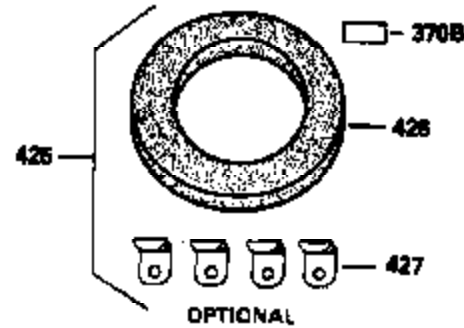

ILLUSTRATION SHOWS TYPICAL PARTS ONLY. ORDER BY PART NUMBER. PARTS NOT LISTED ARE SUPPLIED BY OEM.

VIEW 3 of 4

Ref #	Part Number	Qty	Description
28	30322	1	Lock Nut, 8-32
62	650760	1	Screw, 8-32 x 3/8"
63	28545	1	Grommet
64	30063	1	Screw, Torx T-30, 1/4-20 x 1/2"
72A	28483	1	Oil Drain Plug
203	31342	1	Compression Spring
204	650549	1	Screw, 5-40 x 7/16"
210	27793	1	Conduit Clip
211	28942	1	Screw, 10-32 x 3/8"
238	650834	2	Screw, 10-32 x 1-17/32"
245A	35404	1	Air Cleaner Filter
277	650729	2	Screw, 5/16-18 x 3-3/16"

ILLUSTRATION SHOWS TYPICAL PARTS ONLY. ORDER BY PART NUMBER. PARTS NOT LISTED ARE SUPPLIED BY OEM.

STANDARD POINT IGNITION

VIEW 4 of 4

MUFFLER (QUIET)
(OPTIONAL)

OPTIONAL SPARK
ARRESTOR

DEBRIS SCREEN KIT
(OPTIONAL)