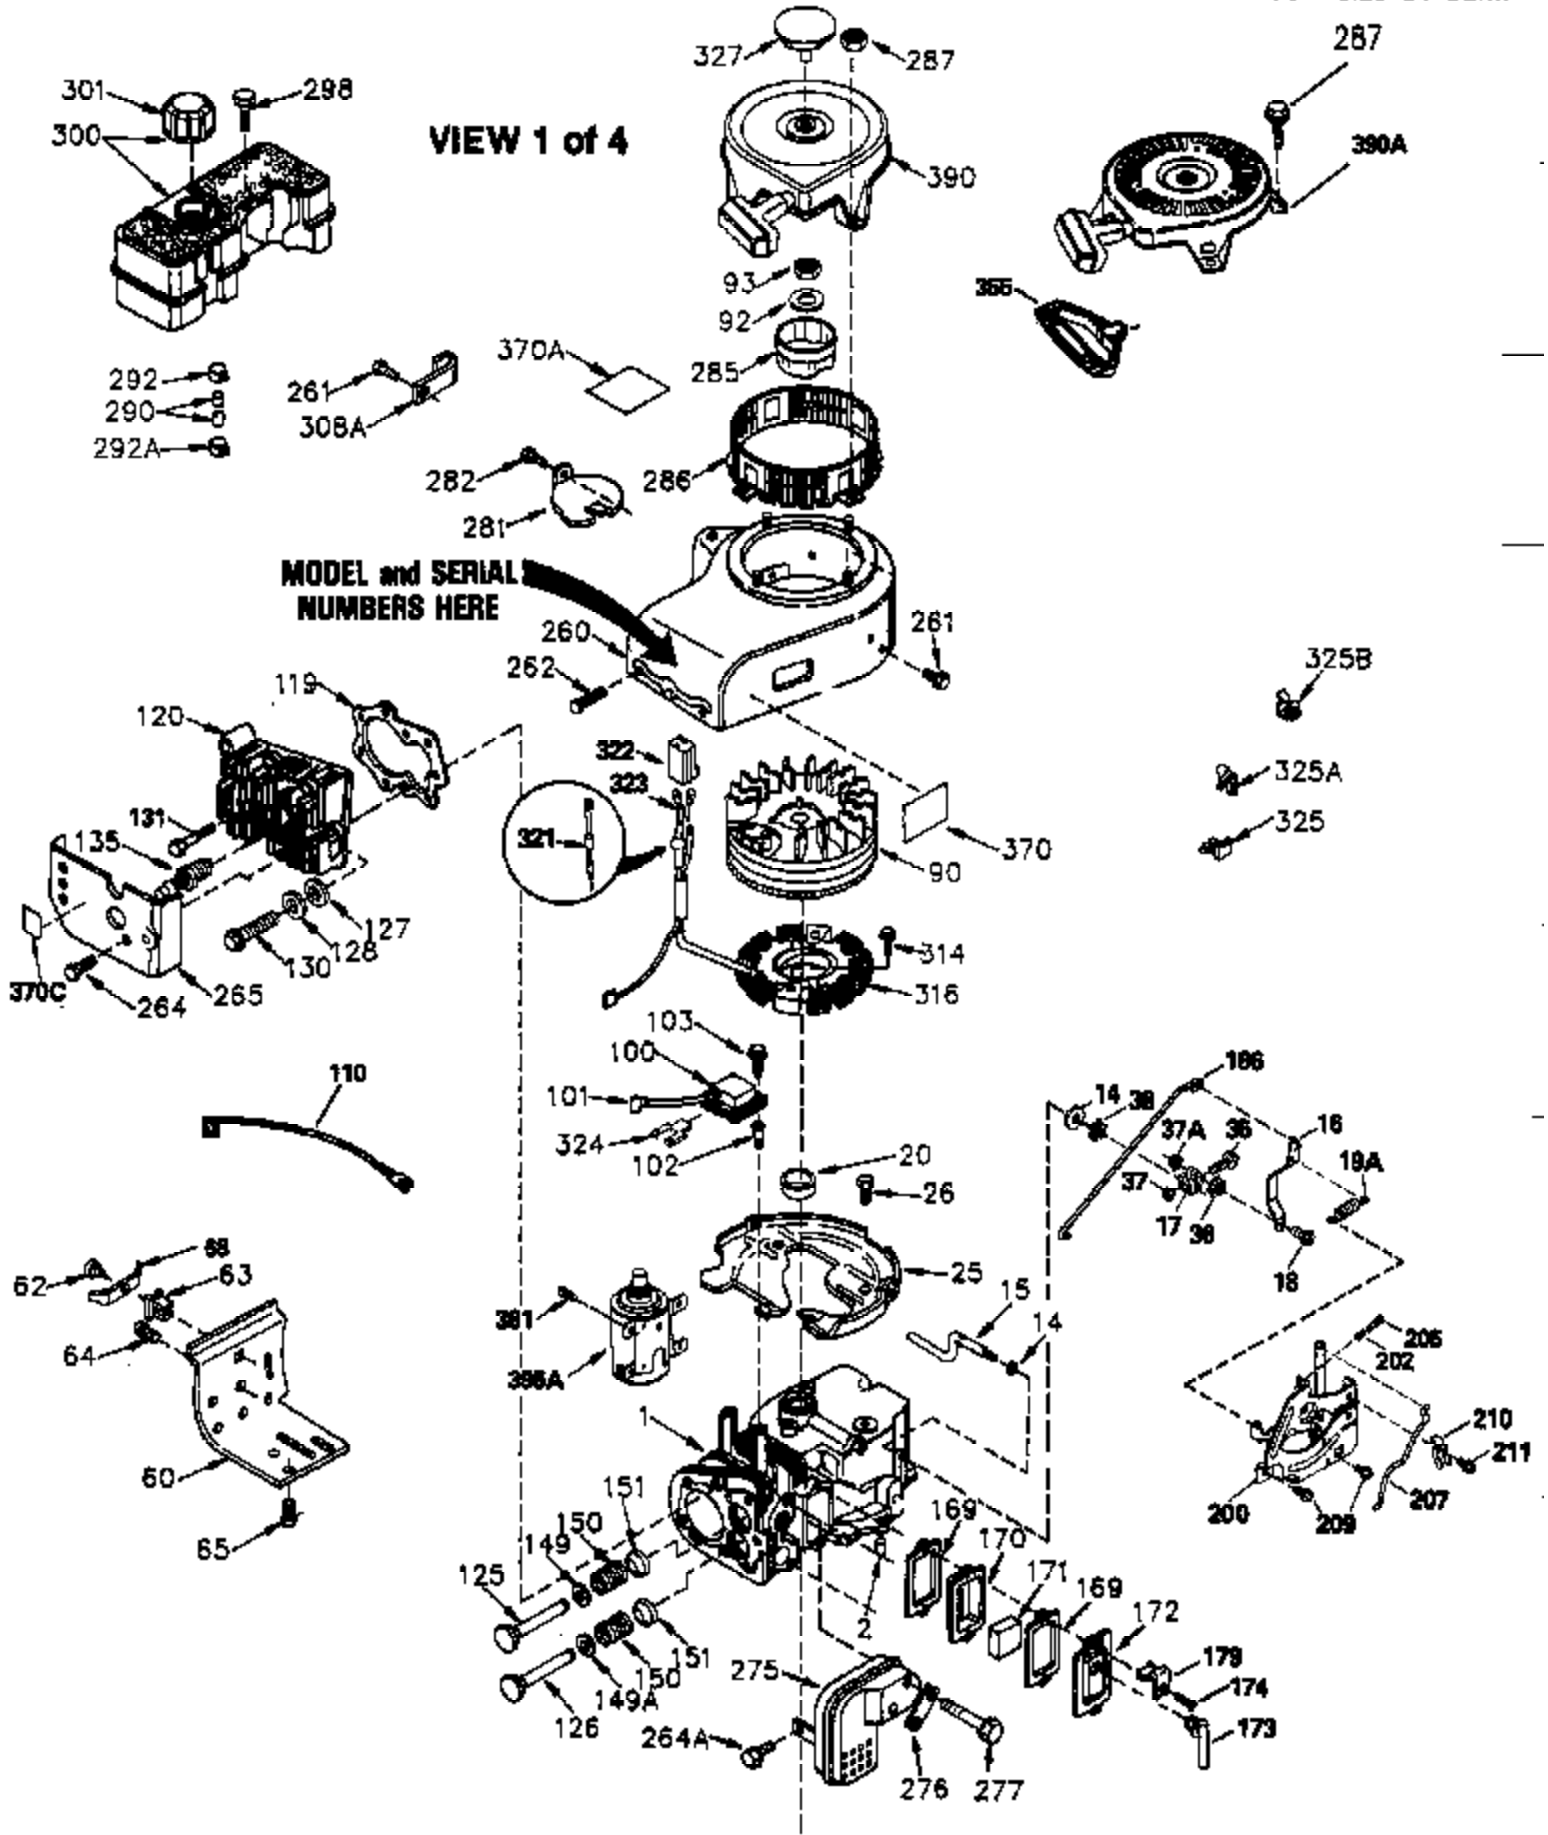

## Engine Parts List #1

Ref #	Part Number	Qty	Description
	1 35383	1	Cylinder (Incl. 2 & 20)
	2 27652	2	Dowel Pin
	14 28277	2	Washer
	15 35082	1	Governor Rod
	16 32651	1	Governor Lever
	17 29916	1	Governor Lever Clamp
	18 650548	1	Screw, 8-32 x 5/16"
	19A 35203	1	Control Spring
	20 35319	1	Oil Seal
	25 35326	1	Blower Housing Baffle
	26 650561	2	Screw, 1/4-20 x 5/8"
	28 30322	1	Lock Nut, 8-32
	35 29826	1	Screw, 10-32 x 3/4"
	36 29918	1	Lock Washer
	37 29216	1	Lock Nut, 10-32
	38 29642	1	Retaining Ring
	60 33273A	1	Blower Housing Extension
	64 30063	1	Screw, Torx T-30, 1/4-20 x 1/2"
	65 650128	1	Screw, 10-24 x 1/2"
	90 611094	1	Flywheel
	92 650880	1	Lock Washer
	93 650881	1	Flywheel Nut
	100 35135	1	Solid State Ignition
	101 610118	1	Spark Plug Cover
	102 650872	2	Solid State Mounting Stud
	103 650814	2	Screw, Torx T-15, 10-24 x 1"
	110 35182	1	Ground Wire
	119 34041A	1	* Cylinder Head Gasket
	120 34030A	1	Cylinder Head
	125 27878A	1	Exhaust Valve (Std.) (Incl. 151)
	125 27880A	1	Exhaust Valve (1/32" OS) (Incl. 151)
	126 34035	1	Intake Valve (Std.) (Incl. 151)
	126 34036	1	Intake Valve (1/32" OS) (Incl. 151)
	127 650691	9	Washer
	128 650690	9	Belleville Washer
	130 650694A	9	Screw, 5/16-18 x 2"
	135 33636	1	Resistor Spark Plug (RJ17LM)
	149 27882	1	Valve Spring Cap
	149A 35862	1	Valve Spring Cap
	150 27881	2	Valve Spring
	151 32581	2	Valve Spring Keeper
	169 27896A	2	* Valve Cover Gasket
	170 28423	1	Breather Body
	171 28424	1	Breather Element
	172 28425	1	Valve Cover Gasket
	173 35350	1	Breather Tube
	174 650128	2	Screw, 10-24 x 1/2"
	186 33860	1	Governor Link
	200 35201	1	Control Bracket (Incl. 206)
	202 33802	2	Compression Spring
	205 650777	2	Screw, 6-32 x 21/32"
	209 30200	2	Screw, 10-24 x 9/16"
	210 27793	1	Conduit Clip
	211 28942	1	Screw, 10-32 x 3/8"
	238 650834	2	Screw, 10-32 x 1-17/32"
	245A 35404	1	Air Cleaner Filter
	260 33635C	1	Blower Housing
	261 650788	2	Screw, 5/16-18 x 3/4"