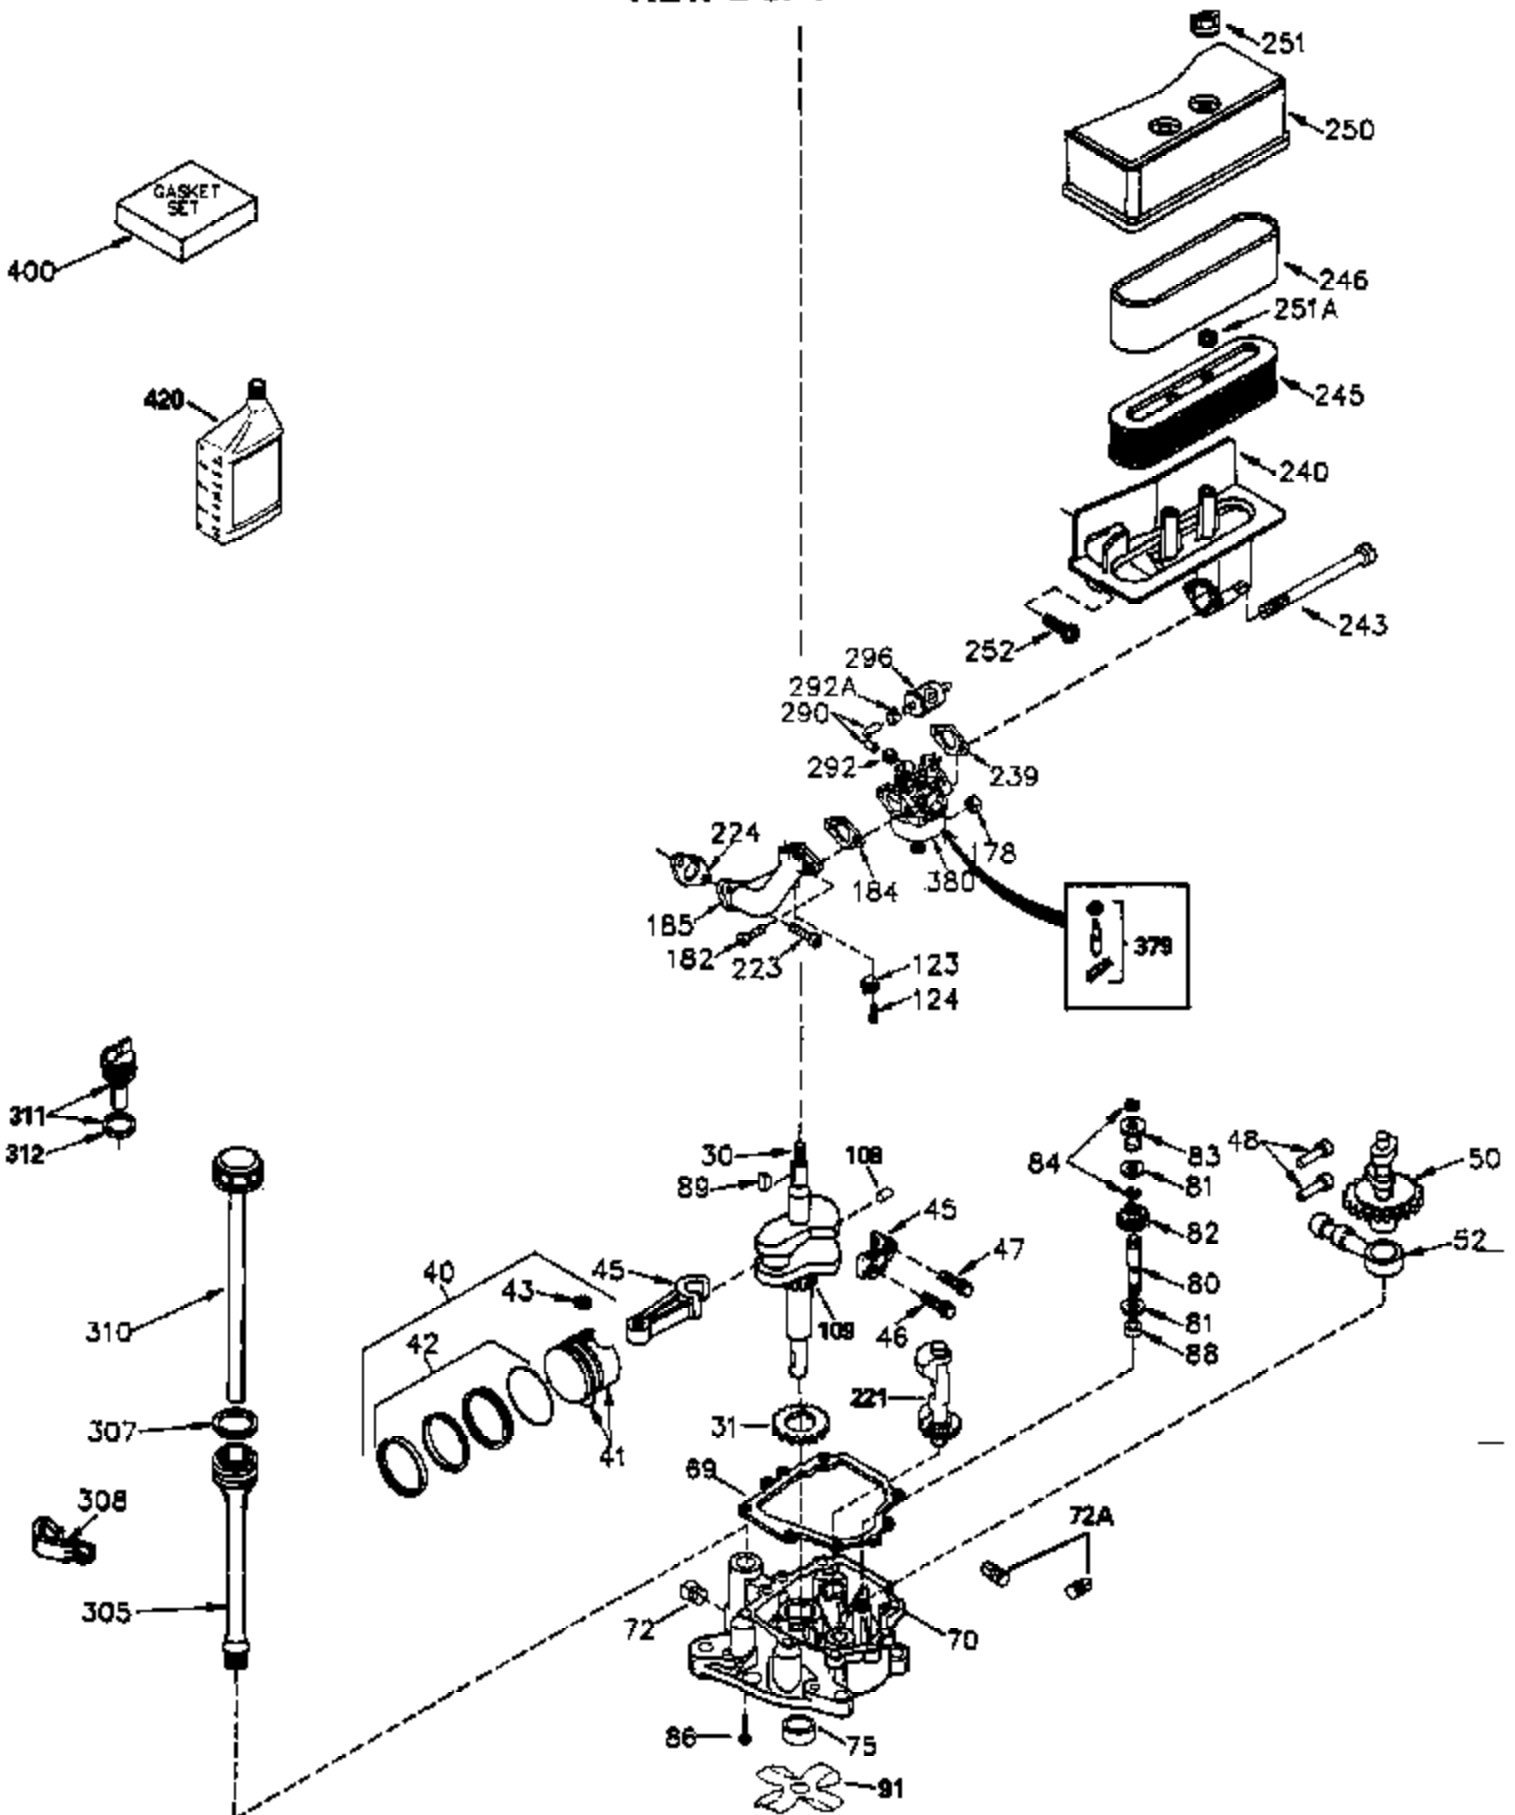

ILLUSTRATION SHOWS TYPICAL PARTS ONLY. ORDER BY PART NUMBER. PARTS NOT LISTED ARE SUPPLIED BY OEM.

VIEW 2 of 4

Ref #	Part Number	Qty	Description
28	30322	1	Lock Nut, 8-32
30	35388B	1	Crankshaft
40	34552	1	Piston, Pin & Ring Set (Std.)
40	34553	1	Piston, Pin & Ring Set (.010" OS)
40	34554	1	Piston, Pin & Ring Set (.020" OS)
41	34329A	1	Piston & Pin Ass'y. (Std.) (Incl. 43)
41	34330A	1	Piston & Pin Ass'y. (.010" OS) (Incl. 43)
41	34331A	1	Piston & Pin Ass'y. (.020" OS) (Incl. 43)
42	34332	1	Ring Set (Std.)
42	34333	1	Ring Set (.010" OS)
42	34334	1	Ring Set (.020" OS)
43	27888	2	Piston Pin Retaining Ring
45	35373A	1	Connecting Rod Ass'y. (Incl. 46 & 47)
46	650908	1	Connecting Rod Bolt
47	650882	1	Connecting Rod Bolt
48	34034	2	Valve Lifter
50	35381	1	Camshaft (MCR)
52	31356	1	Oil Pump Ass'y.
69	35262	1	* Mounting Flange Gasket
70	35382A	1	Mounting Flange (Incl. 72,75,80 & 81)
72	31927	1	Oil Drain Plug
75	35319	1	Oil Seal
80	30668	1	Governor Shaft
81	30590A	2	Washer
82	35378	1	Governor Gear Ass'y. (Incl. 81)
83	30588A	1	Governor Spool
84	29193	2	Retaining Ring
86	650833	8	Screw, 1/4-20 x 1-3/16"
88	31707A	1	Spacer (Incl. 81)
89	32589	1	Flywheel Key
123	33261	1	Intake Pipe Brace
124	650738	1	Screw, 1/4-20 x 5/8"
178	29752	2	Nut & Lock Washer, 1/4-28
182	30088A	2	Screw, 1/4-28 x 1"
184	33263	1	* Carburetor To Intake Pipe Gasket
185	34926	1	Intake Pipe
223	650378	2	Screw, Torx T-30, 5/16-18 x 1-1/8"
224	27915A	1	* Intake Pipe Gasket
238	650834	2	Screw, 10-32 x 1-17/32"
239	33629	1	* Air Cleaner Gasket
240	35538B	1	Air Cleaner Body (Incl. 239)
245	35403	1	Air Cleaner Filter (Incl. 251A)
245A	35404	1	Air Cleaner Filter
250	35405	1	Air Cleaner Cover
251A	650825	2	Nut & Lock Washer, 1/4-20
251	650886	2	Wing Nut, 1/4-20
252	650887	1	Screw, 1/4-20 x 1"
290	30705	1	Fuel Line
292	26460	2	Fuel Line Clamp
305	35574	1	Oil Fill Tube
307	35499	1	"O" Ring
308	35437	1	Fill Tube Clip
310	35576	1	Dipstick
315	611104	1	Alternator Coil (Incl. 321, 322 & 323)
380	632238	1	Carburetor (Incl. 184)