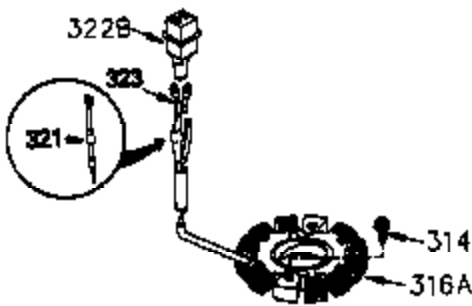

ILLUSTRATION SHOWS TYPICAL PARTS ONLY. ORDER BY PART NUMBER. PARTS NOT LISTED ARE SUPPLIED BY OEM.

VIEW 3 of 4

Ref #	Part Number	Qty	Description
28	30322	1	Lock Nut, 8-32
64	30063	1	Screw, Torx T-30, 1/4-20 x 1/2"
210	27793	1	Conduit Clip
211	28942	1	Screw, 10-32 x 3/8"
238	650834	2	Screw, 10-32 x 1-17/32"
245A	35404	1	Air Cleaner Filter
277	650729	2	Screw, 5/16-18 x 3-3/16"
314	650873	2	Screw, 1/4-20 x 3/4"
315	611104	1	Alternator Coil (Incl. 321, 322 & 323)
321	611161	1	Diode
323	611118	1	Terminal