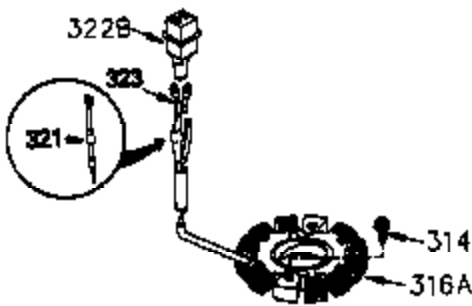

ILLUSTRATION SHOWS TYPICAL PARTS ONLY. ORDER BY PART NUMBER. PARTS NOT LISTED ARE SUPPLIED BY OEM.

VIEW 3 of 4

Ref #	Part Number	Qty	Description
28	30322	1	Lock Nut, 8-32
62	650760	1	Screw, 8-32 x 3/8"
63	28545	1	Grommet
64	30063	1	Screw, Torx T-30, 1/4-20 x 1/2"
68	33356	1	Ground Terminal
203	36208	1	Compression Spring
204	650960	1	Screw, 6-32 x 1-1/8"
210	27793	1	Conduit Clip
211	28942	1	Screw, 10-32 x 3/8"
238	650834	2	Screw, 10-32 x 1-17/32"
245A	35404	1	Air Cleaner Filter
277	650729	2	Screw, 5/16-18 x 3-3/16"