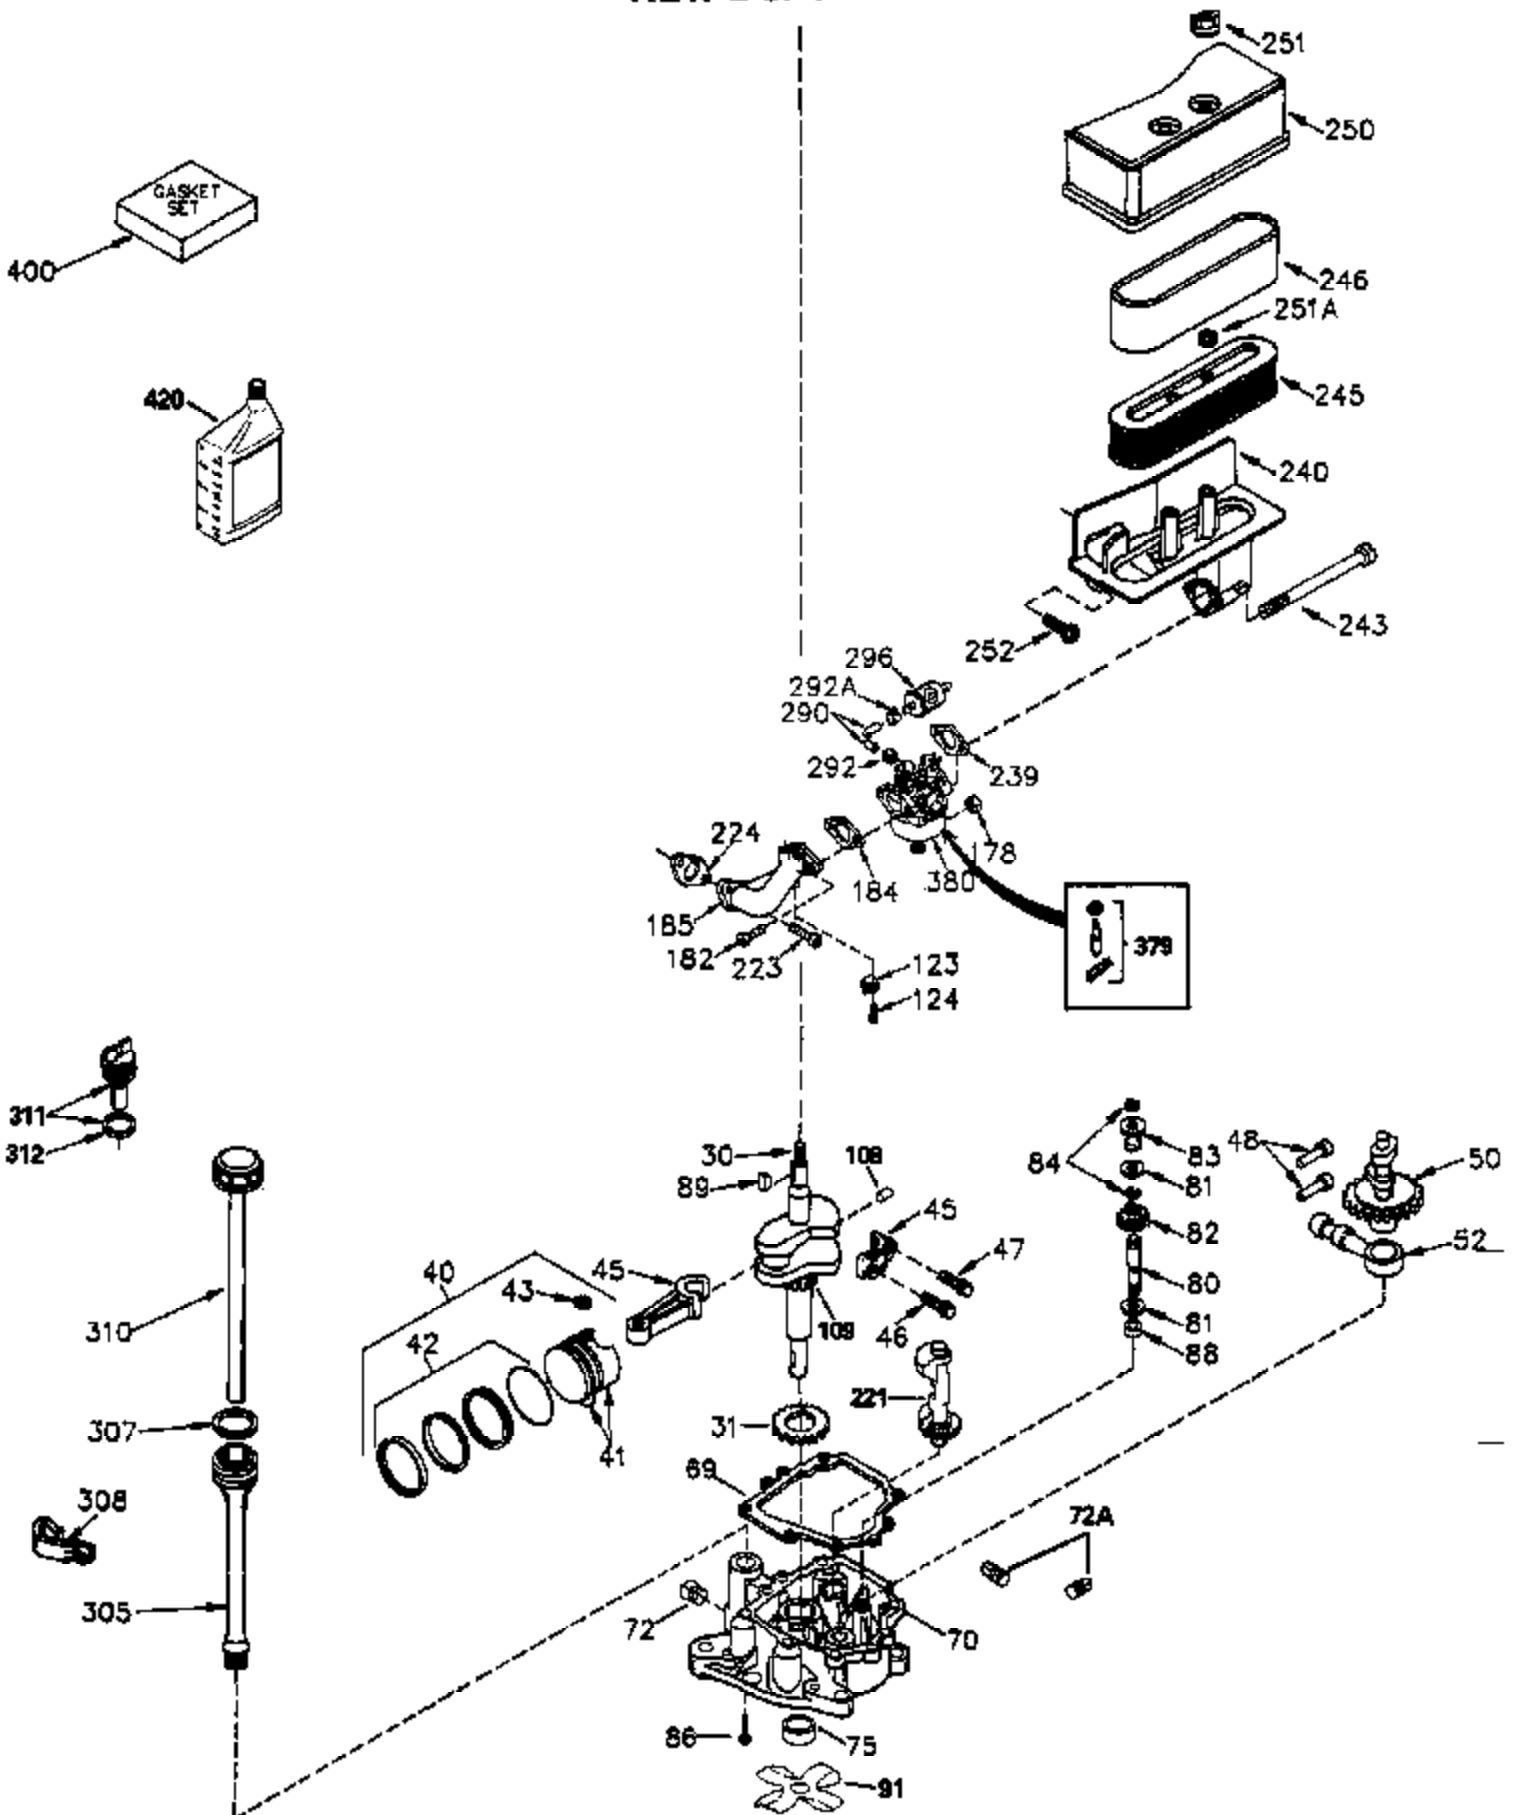

ILLUSTRATION SHOWS TYPICAL PARTS ONLY. ORDER BY PART NUMBER. PARTS NOT LISTED ARE SUPPLIED BY OEM.

VIEW 2 of 4

Ref #	Part Number	Qty	Description
28	30322	1	Lock Nut, 8-32
30	35380A	1	Crankshaft
40	34552	1	Piston, Pin & Ring Set (Std.)
40	34553	1	Piston, Pin & Ring Set (.010" OS)
40	34554	1	Piston, Pin & Ring Set (.020" OS)
41	34329A	1	Piston & Pin Ass'y. (Std.) (Incl. 43)
41	34330A	1	Piston & Pin Ass'y. (.010" OS) (Incl. 43)
41	34331A	1	Piston & Pin Ass'y. (.020" OS) (Incl. 43)
42	34332	1	Ring Set (Std.)
42	34333	1	Ring Set (.010" OS)
42	34334	1	Ring Set (.020" OS)
43	27888	2	Piston Pin Retaining Ring
45	35373A	1	Connecting Rod Ass'y. (Incl. 46 & 47)
46	650908	1	Connecting Rod Bolt
47	650882	1	Connecting Rod Bolt
48	34034	2	Valve Lifter
50	35381	1	Camshaft (MCR)
52	31356	1	Oil Pump Ass'y.
69	35262	1	* Mounting Flange Gasket
70	35382A	1	Mounting Flange (Incl. 72,75,80 & 81)
72	31927	1	Oil Drain Plug
75	35319	1	Oil Seal
80	30668	1	Governor Shaft
81	30590A	2	Washer
82	35378	1	Governor Gear Ass'y. (Incl. 81)
83	30588A	1	Governor Spool
84	29193	2	Retaining Ring
86	650833	8	Screw, 1/4-20 x 1-3/16"
88	31707A	1	Spacer (Incl. 81)
89	32589	1	Flywheel Key
123	33261	1	Intake Pipe Brace
124	650738	3	Screw, 1/4-20 x 5/8"
178	29752	2	Nut & Lock Washer, 1/4-28
182	30088A	2	Screw, 1/4-28 x 1"
184	33263	1	* Carburetor To Intake Pipe Gasket
185	34926	1	Intake Pipe
203	36208	1	Compression Spring
204	650960	1	Screw, 6-32 x 1-1/8"
223	650378	2	Screw, Torx T-30, 5/16-18 x 1-1/8"
224	27915A	1	* Intake Pipe Gasket
238	650834	2	Screw, 10-32 x 1-17/32"
239	33629	1	* Air Cleaner Gasket
240	35538B	1	Air Cleaner Body (Incl. 239)
245	35403	1	Air Cleaner Filter (Incl. 251A)
245A	35404	1	Air Cleaner Filter
250	35961	1	Air Cleaner Cover
251A	650825	2	Nut & Lock Washer, 1/4-20
251	650886	2	Wing Nut, 1/4-20
290	30705	1	Fuel Line
292	26460	2	Fuel Line Clamp
305	35574	1	Oil Fill Tube
307	35499	1	"O" Ring
308	35437	1	Fill Tube Clip
310	35576	1	Dipstick
380	632677	1	Carburetor (Incl. 184)