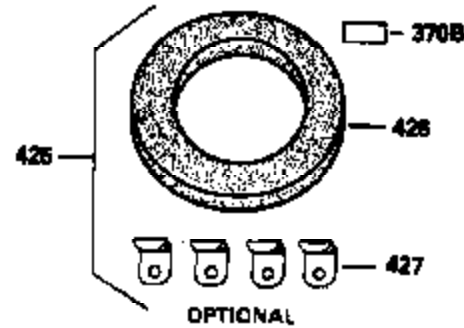

ILLUSTRATION SHOWS TYPICAL PARTS ONLY. ORDER BY PART NUMBER. PARTS NOT LISTED ARE SUPPLIED BY OEM.

VIEW 3 of 4

Ref #	Part Number	Qty	Description
28	30322	1	Lock Nut, 8-32
62	650760	1	Screw, 8-32 x 3/8"
63	28545	1	Grommet
64	30063	1	Screw, Torx T-30, 1/4-20 x 1/2"
68	33356	1	Ground Terminal
203	36208	1	Compression Spring
204	650960	1	Screw, 6-32 x 1-1/8"
210	27793	1	Conduit Clip
211	28942	1	Screw, 10-32 x 3/8"
238	650834	2	Screw, 10-32 x 1-17/32"
245A	35404	1	Air Cleaner Filter
277	650729	2	Screw, 5/16-18 x 3-3/16"

ILLUSTRATION SHOWS TYPICAL PARTS ONLY. ORDER BY PART NUMBER. PARTS NOT LISTED ARE SUPPLIED BY OEM.

STANDARD POINT IGNITION

VIEW 4 of 4

MUFFLER (QUIET)
 (OPTIONAL)

OPTIONAL SPARK
 ARRESTOR

DEBRIS SCREEN KIT
 (OPTIONAL)

Ref #	Part Number	Qty	Description
16	32651	1	Governor Lever
19A	35988	1	Extension Spring
28	30322	1	Lock Nut, 8-32
92	650880	1	Lock Washer
93	650881	1	Flywheel Nut
103	650814	2	Screw, Torx T-15, 10-24 x 1"
186	33860	1	Governor Link
200	35956	1	Control Bracket (Incl. 203 & 204)
203	36208	1	Compression Spring
204	650960	1	Screw, 6-32 x 1-1/8"
209	650902	2	Screw, 10-32 x 7/16"
210	27793	1	Conduit Clip
211	28942	1	Screw, 10-32 x 3/8"
238	650834	2	Screw, 10-32 x 1-17/32"
245A	35404	1	Air Cleaner Filter
260	33635C	1	Blower Housing
261	650788	2	Screw, 5/16-18 x 3/4"
262	29747B	2	Screw, Torx T-40, 5/16-24 x 21/32"
277	650729	2	Screw, 5/16-18 x 3-3/16"
286	35446	1	Starter Screen
287	29752	4	Nut & Lockwasher, 1/4-28
327	35392	1	Starter Plug
370B	35274	1	Instruction Decal
390	590671	1	Rewind Starter