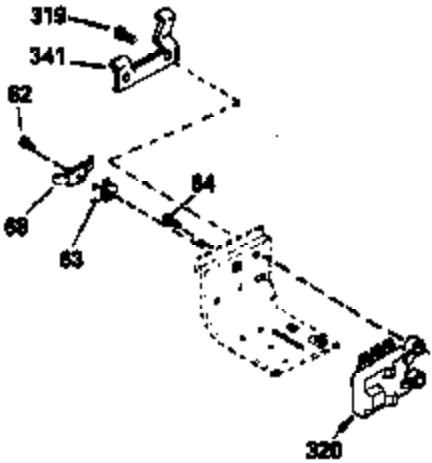

ILLUSTRATION SHOWS TYPICAL PARTS ONLY. ORDER BY PART NUMBER. PARTS NOT LISTED ARE SUPPLIED BY OEM.

VIEW 3 of 4

Ref #	Part Number	Qty	Description
28	30322	1	Lock Nut, 8-32
62	650760	1	Screw, 8-32 x 3/8"
63	28545	1	Grommet
64	30063	1	Screw, Torx T-30, 1/4-20 x 1/2"
68	33356	1	Ground Terminal
203	36208	1	Compression Spring
204	650960	1	Screw, 6-32 x 1-1/8"
210	27793	1	Conduit Clip
211	28942	1	Screw, 10-32 x 3/8"
238	650834	2	Screw, 10-32 x 1-17/32"
245A	35404	1	Air Cleaner Filter
277	650729	2	Screw, 5/16-18 x 3-3/16"