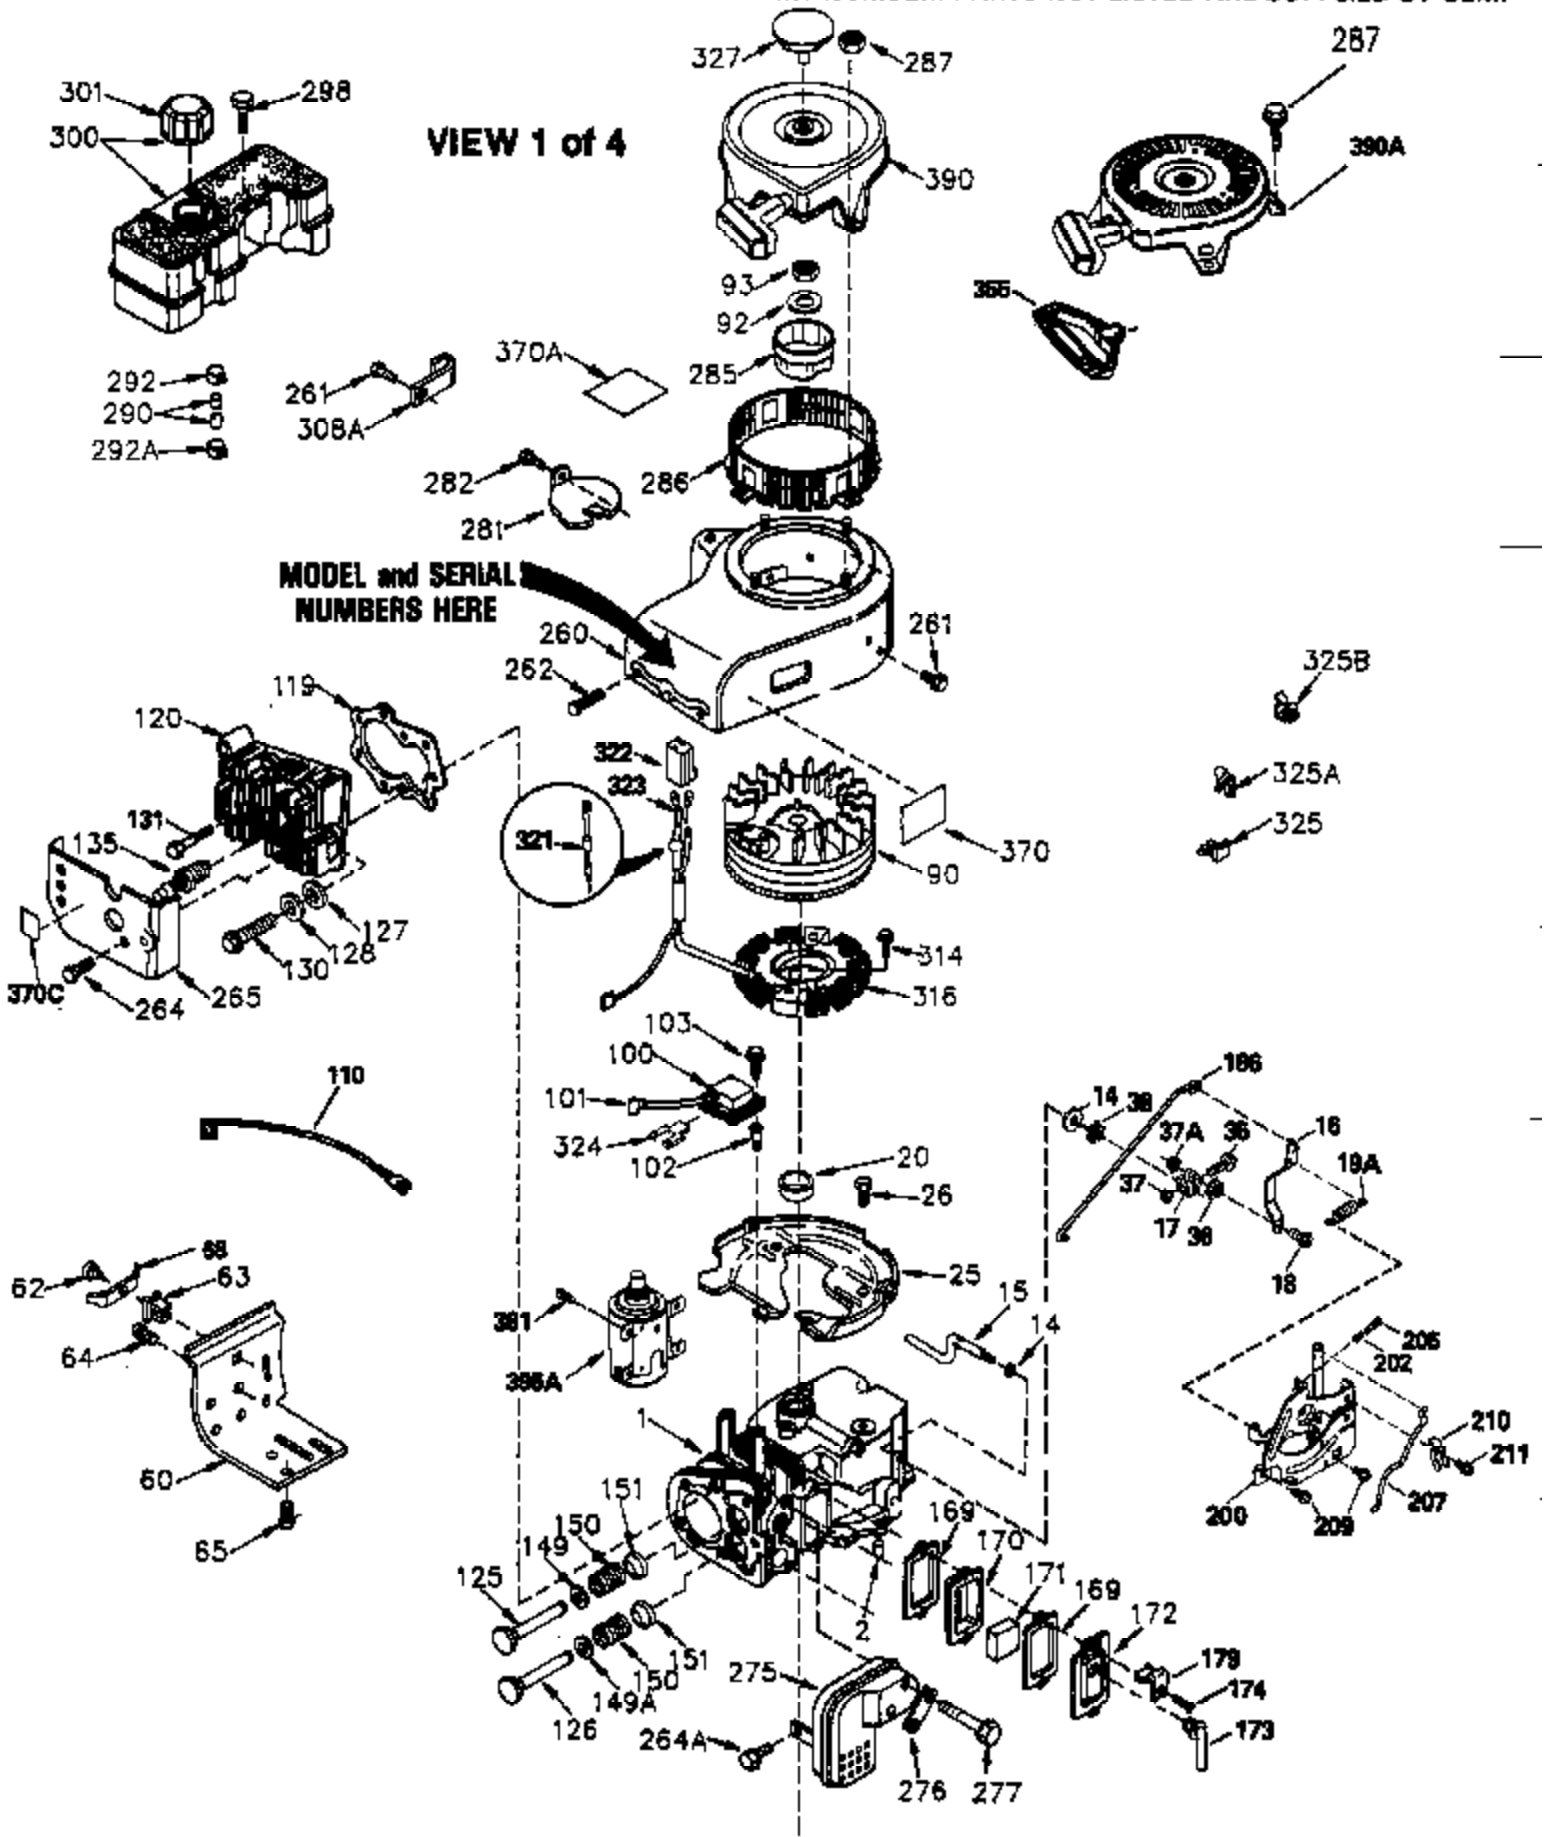

ILLUSTRATION SHOWS TYPICAL PARTS ONLY. ORDER BY PART NUMBER. PARTS NOT LISTED ARE SUPPLIED BY OEM.