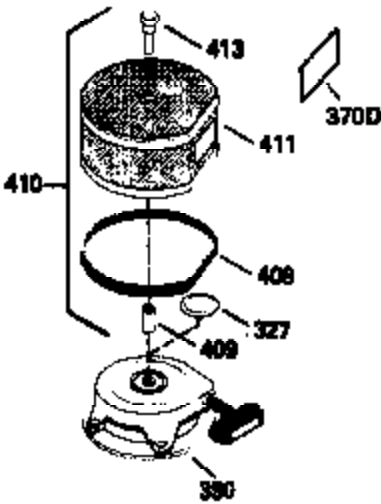

ILLUSTRATION SHOWS TYPICAL PARTS ONLY. ORDER BY PART NUMBER. PARTS NOT LISTED ARE SUPPLIED BY OEM.

VIEW 3 of 4

Ref #	Part Number	Qty	Description
28	30322	1	Lock Nut, 8-32
62	650760	1	Screw, 8-32 x 3/8"
63	28545	1	Grommet
64	30063	1	Screw, Torx T-30, 1/4-20 x 1/2"
68	33356	1	Ground Terminal
203	36208	1	Compression Spring
204	650960	1	Screw, 6-32 x 1-1/8"
210	27793	1	Conduit Clip
211	28942	1	Screw, 10-32 x 3/8"
238	650834	2	Screw, 10-32 x 1-17/32"
245A	35404	1	Air Cleaner Filter
277	650729	2	Screw, 5/16-18 x 3-3/16"

ILLUSTRATION SHOWS TYPICAL PARTS ONLY. ORDER BY PART NUMBER. PARTS NOT LISTED ARE SUPPLIED BY OEM.

STANDARD POINT IGNITION

VIEW 4 of 4

MUFFLER (QUIET)
 (OPTIONAL)

OPTIONAL SPARK
 ARRESTOR

DEBRIS SCREEN KIT
 (OPTIONAL)

Ref #	Part Number	Qty	Description
16	32651	1	Governor Lever
19A	35988	1	Extension Spring
28	30322	1	Lock Nut, 8-32
92	650880	1	Lock Washer
93	650881	1	Flywheel Nut
103	650814	2	Screw, Torx T-15, 10-24 x 1"
186	33860	1	Governor Link
200	35956	1	Control Bracket (Incl. 203 & 204)
203	36208	1	Compression Spring
204	650960	1	Screw, 6-32 x 1-1/8"
209	650902	2	Screw, 10-32 x 7/16"
210	27793	1	Conduit Clip
211	28942	1	Screw, 10-32 x 3/8"
238	650834	2	Screw, 10-32 x 1-17/32"
245A	35404	1	Air Cleaner Filter
260	33635C	1	Blower Housing
261	650788	2	Screw, 5/16-18 x 3/4"
262	29747B	2	Screw, Torx T-40, 5/16-24 x 21/32"
277	650729	2	Screw, 5/16-18 x 3-3/16"
286	35446	1	Starter Screen
287	29752	4	Nut & Lockwasher, 1/4-28
327	35392	1	Starter Plug
370B	35274	1	Instruction Decal
390	590671	1	Rewind Starter