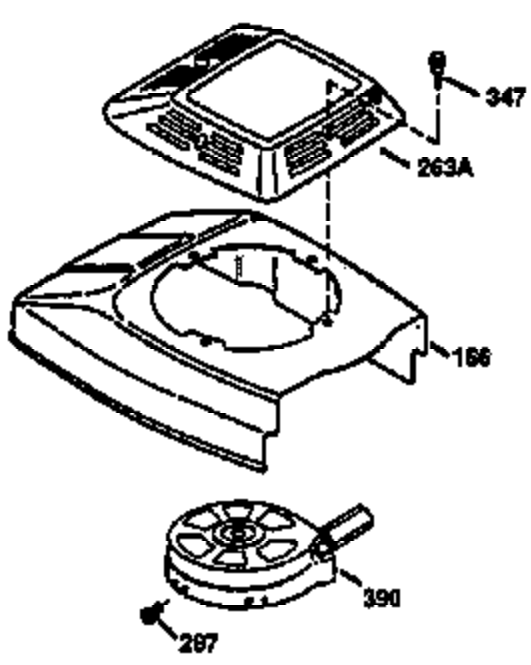

ILLUSTRATION SHOWS TYPICAL PARTS ONLY, ORDER BY PART NUMBER. PARTS NOT LISTED ARE SUPPLIED BY OEM.

Ref #	Part Number	Qty	Description
237	32971	1	Air Cleaner Adaptor
238	650709	2	Screw, 10-32 x 7/16"
239	35815	1	Air Cleaner Gasket
243	650899	2	Screw, 10-32 x 2-3/32"
245	35500	1	Air Cleaner Filter
247	35505	2	Air Cleaner Tube Clamp
248	35504	1	Air Cleaner Tube
250	35503	1	Air Cleaner Cover
260	35497	1	Blower Housing
263	36484	1	Trim Ring
287	650926	2	Screw, 8-32 x 21/64"
299	650900	2	"U" Type Nut, 10-32
300	35501A	1	Shroud & Tank Ass'y. (Incl.299 & 301)
301	36246	1	Fuel Cap
347	650898	4	Screw, 10-32 x 27/32"
390	590694	1	Rewind Starter (NOTE: This engine could have been built with 590686 starter. Refer to the design of the air intake louvers for part identification. Individual starter parts do not interchange.)