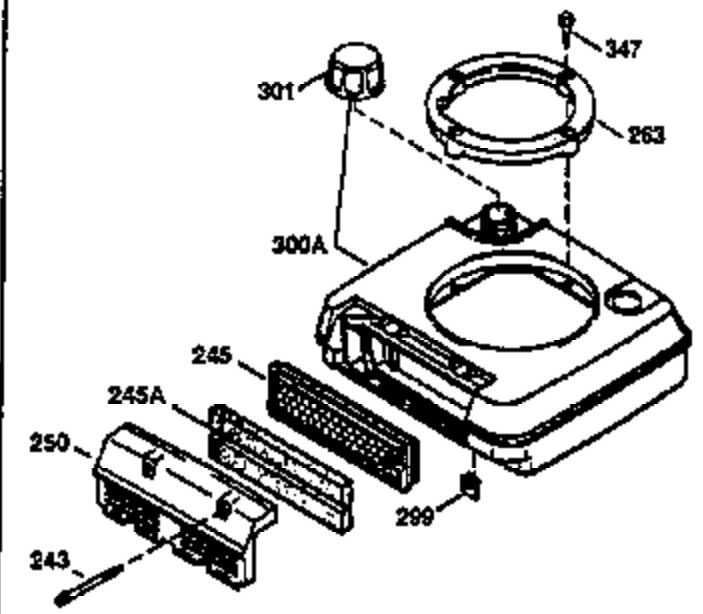

ILLUSTRATION SHOWS TYPICAL PARTS ONLY, ORDER BY PART NUMBER. PARTS NOT LISTED ARE SUPPLIED BY OEM.

Ref #	Part Number	Qty	Description
237	32971	1	Air Cleaner Adaptor
238	650709	2	Screw, 10-32 x 7/16"
239	35815	1	Air Cleaner Gasket
243	650899	2	Screw, 10-32 x 2-3/32"
245	35500	1	Air Cleaner Filter
247	35505	2	Air Cleaner Tube Clamp
248	35504	1	Air Cleaner Tube
250	35503	1	Air Cleaner Cover
260	35497	1	Blower Housing
263	36484	1	Trim Ring
287	650926	2	Screw, 8-32 x 21/64"
299	650900	2	"U" Type Nut, 10-32
300	35501A	1	Shroud & Tank Ass'y. (Incl.299 & 301)
301	36246	1	Fuel Cap
347	650898	4	Screw, 10-32 x 27/32"
390	590694	1	Rewind Starter (NOTE: This engine could have been built with 590686 starter. Refer to the design of the air intake louvers for part identification. Individual starter parts do not interchange.)