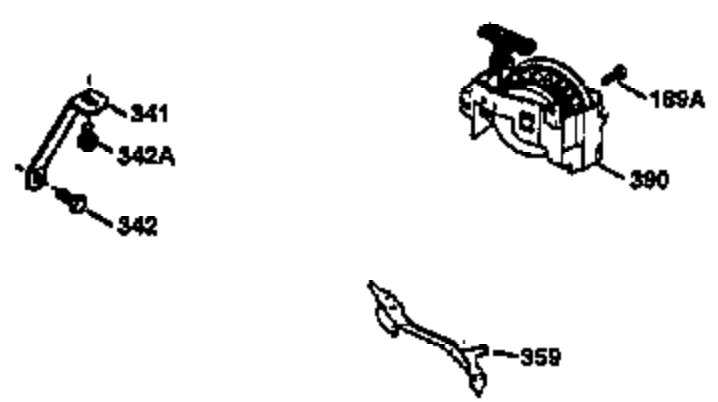

ILLUSTRATION SHOWS TYPICAL PARTS ONLY, ORDER BY PART NUMBER. PARTS NOT LISTED ARE SUPPLIED BY OEM.

Ref #	Part Number	Qty	Description
237	32971	1	Air Cleaner Adaptor
238	650709	2	Screw, 10-32 x 7/16"
239	35815	1	Air Cleaner Gasket
243	650899	2	Screw, 10-32 x 2-3/32"
245	35500	1	Air Cleaner Filter
247	35505	2	Air Cleaner Tube Clamp
248	35504	1	Air Cleaner Tube
250	35503	1	Air Cleaner Cover
260	35497	1	Blower Housing
263	36484	1	Trim Ring
287	650926	2	Screw, 8-32 x 21/64"
299	650900	2	"U" Type Nut, 10-32
300	35501A	1	Shroud & Tank Ass'y. (Incl.299 & 301)
301	36246	1	Fuel Cap
347	650898	4	Screw, 10-32 x 27/32"
390	590694	1	Rewind Starter (NOTE: This engine could have been built with 590686 starter. Refer to the design of the air intake louvers for part identification. Individual starter parts do not interchange.)