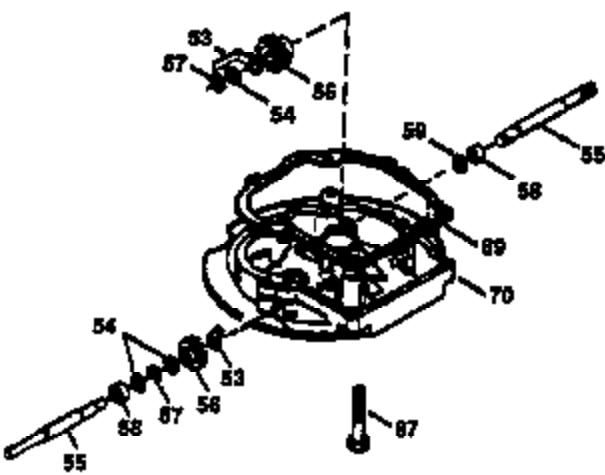

Ref #	Part Number	Qty	Description
19	36281	1	Extension Spring
69	37130	1	* Mounting Flange Gasket
70	35651E	1	Mounting Flange (Incl. 72 thru 83,306)
90	611112	1	Flywheel
101A	611283	1	Spark Plug Shield
182	6201	2	Screw, 1/4-28 x 7/8"
185	36544	1	Intake Pipe (Incl. 224)
186	34337	1	Governor Link
200	33131A	1	Control Bracket (Incl. 202 thru 206)
209	30200	2	Screw, 10-24 x 9/16"
223	650451	2	Screw, 1/4-20 x 1"
238	650932	2	Screw, 10-32 x 49/64"
241	35797	1	Air Cleaner Collar
245	35066	1	Air Cleaner Filter
250	35986	1	Air Cleaner Cover
275	36473A	1	Muffler (Incl. 277)
277	650988	2	Screw, 1/4-20 x 2-5/16"
416	36085	1	Spark Arrestor Kit (Incl. 417)(Optional)
417	650821	1	Screw, 10-32 x 1/2" (Optional)