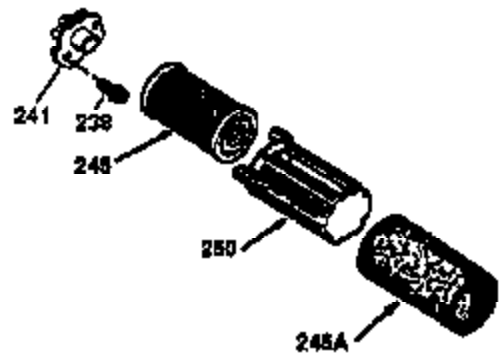

Ref #	Part Number	Qty	Description
19	36281	1	Extension Spring
69	37130	1	* Mounting Flange Gasket
70	35651E	1	Mounting Flange (Incl. 72 thru 83,306)
90	611112	1	Flywheel
101A	611283	1	Spark Plug Shield
182	6201	2	Screw, 1/4-28 x 7/8"
185	36544	1	Intake Pipe (Incl. 224)
186	34337	1	Governor Link
200	33131A	1	Control Bracket (Incl. 202 thru 206)
209	30200	2	Screw, 10-24 x 9/16"
223	650451	2	Screw, 1/4-20 x 1"
238	650932	2	Screw, 10-32 x 49/64"
241	35797	1	Air Cleaner Collar
245	35066	1	Air Cleaner Filter
250	35986	1	Air Cleaner Cover
275	36473A	1	Muffler (Incl. 277)
277	650988	2	Screw, 1/4-20 x 2-5/16"
416	36085	1	Spark Arrestor Kit (Incl. 417)(Optional)
417	650821	1	Screw, 10-32 x 1/2" (Optional)