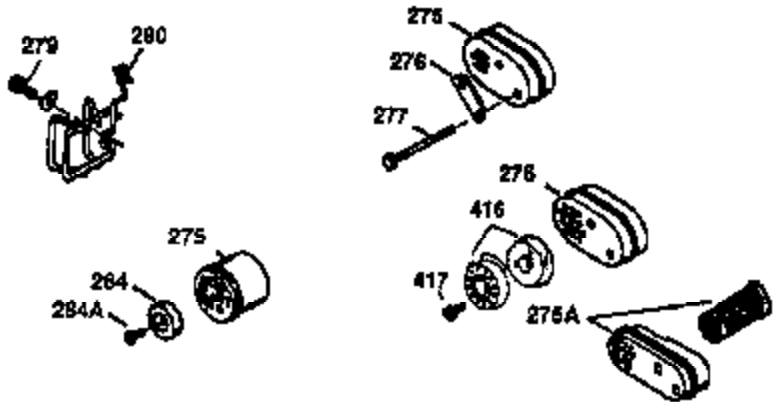

Ref #	Part Number	Qty	Description
19	36281	1	Extension Spring
69	37130	1	* Mounting Flange Gasket
70	35651E	1	Mounting Flange (Incl. 72 thru 83,306)
90	611112	1	Flywheel
101A	611283	1	Spark Plug Shield
182	6201	2	Screw, 1/4-28 x 7/8"
185	36544	1	Intake Pipe (Incl. 224)
186	34337	1	Governor Link
200	33131A	1	Control Bracket (Incl. 202 thru 206)
209	30200	2	Screw, 10-24 x 9/16"
223	650451	2	Screw, 1/4-20 x 1"
238	650932	2	Screw, 10-32 x 49/64"
241	35797	1	Air Cleaner Collar
245	35066	1	Air Cleaner Filter
250	35986	1	Air Cleaner Cover
275	36473A	1	Muffler (Incl. 277)
277	650988	2	Screw, 1/4-20 x 2-5/16"
416	36085	1	Spark Arrestor Kit (Incl. 417)(Optional)
417	650821	1	Screw, 10-32 x 1/2" (Optional)