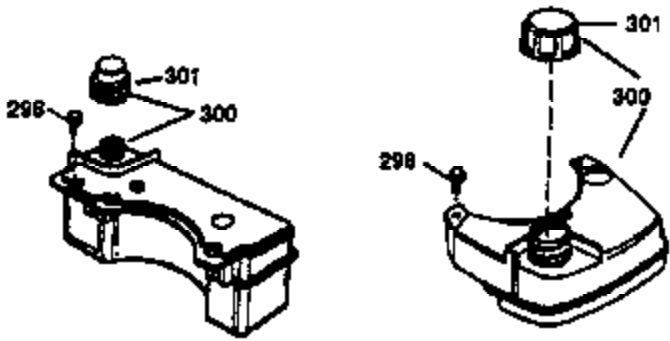

Ref #	Part Number	Qty	Description
	37269	1	Concept Decal (Red/Black) Multiple Pack
189A	650926	1	Screw, 8-32 x 21/64"
238	650932	2	Screw, 10-32 x 5/8"
239	34338	1	* Air Cleaner Gasket
241A	35797	1	Air Cleaner Collar (Black)
245	35066	1	Air Filter (Conical)
250	35986	1	Air Cleaner Cover (Black)
260	37248	1	Blower Housing (Platinum)
263A	36240	1	Recoil Ring (Black)
287	650926	2	Screw, 8-32 x 21/64"
300	35586	1	Fuel Tank (Incl. 292 & 301)
301	36246	1	Fuel Cap Ass'y. (Black)
359	36773	1	Starter Guard
390	590732	1	Recoil Starter