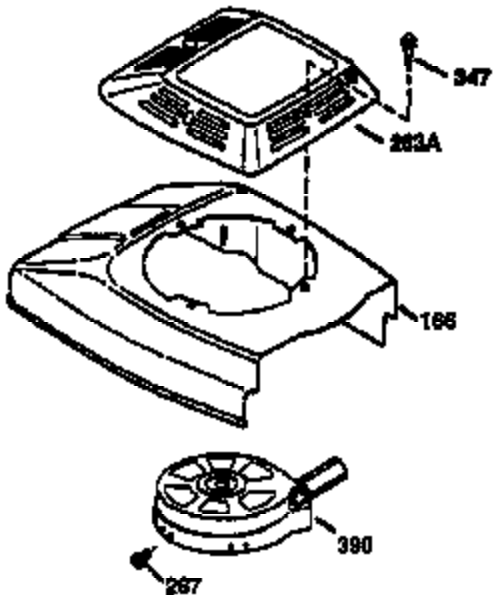

Ref #	Part Number	Qty	Description
	37269	1	Concept Decal (Red/Black) Multiple Pack
189A	650926	1	Screw, 8-32 x 21/64"
238	650932	2	Screw, 10-32 x 5/8"
239	34338	1	* Air Cleaner Gasket
241A	35797	1	Air Cleaner Collar (Black)
245	35066	1	Air Filter (Conical)
250	35986	1	Air Cleaner Cover (Black)
260	37248	1	Blower Housing (Platinum)
263A	36240	1	Recoil Ring (Black)
287	650926	2	Screw, 8-32 x 21/64"
300	35586	1	Fuel Tank (Incl. 292 & 301)
301	36246	1	Fuel Cap Ass'y. (Black)
359	36773	1	Starter Guard
390	590732	1	Recoil Starter