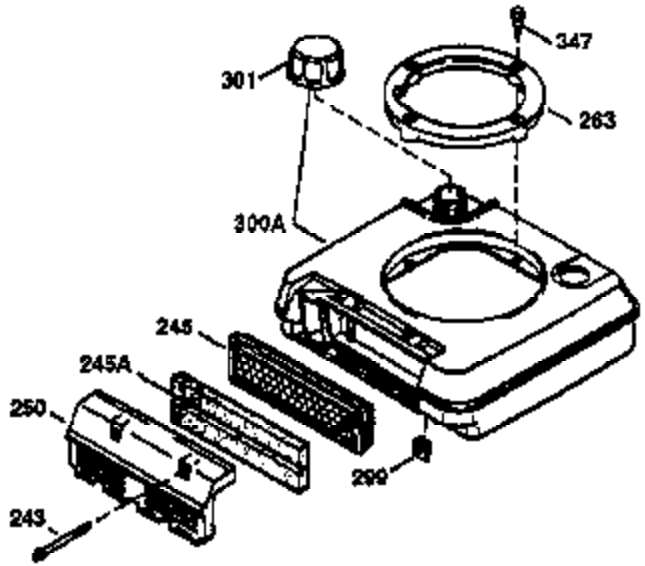

Ref #	Part Number	Qty	Description
	37269	1	Concept Decal (Red/Black) Multiple Pack
189A	650926	1	Screw, 8-32 x 21/64"
238	650932	2	Screw, 10-32 x 5/8"
239	34338	1	* Air Cleaner Gasket
241A	35797	1	Air Cleaner Collar (Black)
245	35066	1	Air Filter (Conical)
250	35986	1	Air Cleaner Cover (Black)
260	37248	1	Blower Housing (Platinum)
263A	36240	1	Recoil Ring (Black)
287	650926	2	Screw, 8-32 x 21/64"
300	35586	1	Fuel Tank (Incl. 292 & 301)
301	36246	1	Fuel Cap Ass'y. (Black)
359	36773	1	Starter Guard
390	590732	1	Recoil Starter