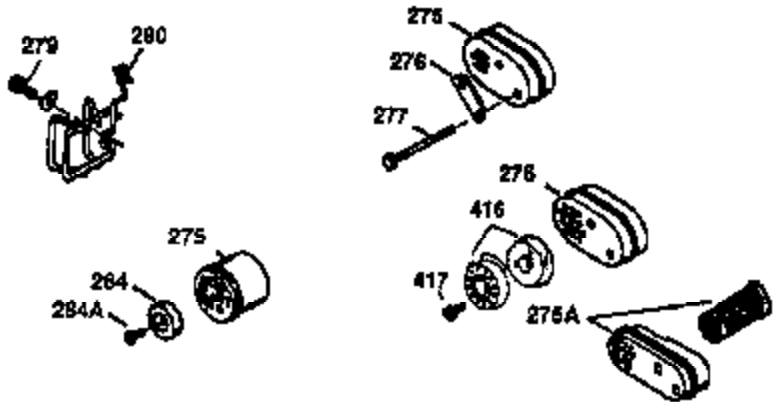

Ref #	Part Number	Qty	Description
19	36281	1	Extension Spring
69	35261	1	* Mounting Flange Gasket
70	35651E	1	Mounting Flange (Incl.72 thru 83,306)
90	611112	1	Flywheel
182	6201	2	Screw, 1/4-28 x 7/8"
185	36544	1	Intake Pipe
186	34337	1	Governor Link
200	33131A	1	Control Bracket (Incl. 202 thru 205)
209	30200	2	Screw, 10-24 x 9/16"
223	650451	2	Screw, 1/4-20 x 1"
238	650932	2	Screw, 10-32 x 49/64"
241	35797	1	Air Cleaner Collar
245	35066	1	Air Cleaner Filter
250	35986	1	Air Cleaner Cover
275A	36847	1	Spark Arrestor Muffler (Optional) (Incl. 284,284A,416,417)
275	36491	1	Muffler (Incl. 277)
277	650988	2	Screw, 1/4-20 x 2-5/16"
284A	650821	1	Screw, 10-32 x 1/2" (Optional)
284	36663	1	Muffler Deflector (Incl. 284A)(Optional)
416	36085	1	Spark Arrestor Kit (Incl. 417)(Optional)
417	650821	1	Screw, 10-32 x 1/2" (Optional)