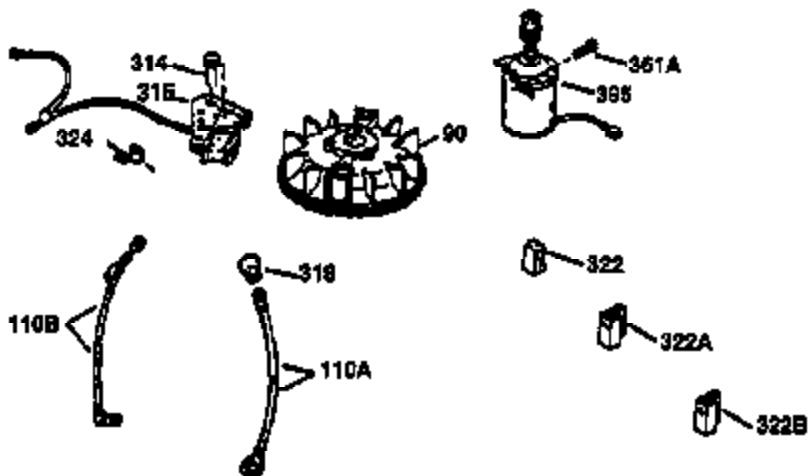

Ref #	Part Number	Qty	Description
19	36281	1	Extension Spring
69	35261	1	* Mounting Flange Gasket
70	35651E	1	Mounting Flange (Incl.72 thru 83,306)
90	611112	1	Flywheel
182	6201	2	Screw, 1/4-28 x 7/8"
185	36544	1	Intake Pipe
186	34337	1	Governor Link
200	33131A	1	Control Bracket (Incl. 202 thru 205)
209	30200	2	Screw, 10-24 x 9/16"
223	650451	2	Screw, 1/4-20 x 1"
238	650932	2	Screw, 10-32 x 49/64"
241	35797	1	Air Cleaner Collar
245	35066	1	Air Cleaner Filter
250	35986	1	Air Cleaner Cover
275A	36847	1	Spark Arrestor Muffler (Optional) (Incl. 284,284A,416,417)
275	36491	1	Muffler (Incl. 277)
277	650988	2	Screw, 1/4-20 x 2-5/16"
284A	650821	1	Screw, 10-32 x 1/2" (Optional)
284	36663	1	Muffler Deflector (Incl. 284A)(Optional)
416	36085	1	Spark Arrestor Kit (Incl. 417)(Optional)
417	650821	1	Screw, 10-32 x 1/2" (Optional)