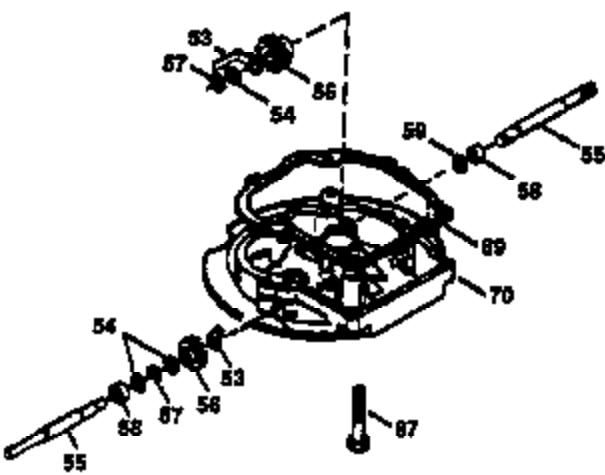

Ref #	Part Number	Qty	Description
19	36281	1	Extension Spring
69	35261	1	* Mounting Flange Gasket
70	35651E	1	Mounting Flange (Incl.72 thru 83,306)
90	611112	1	Flywheel
182	6201	2	Screw, 1/4-28 x 7/8"
185	36544	1	Intake Pipe
186	34337	1	Governor Link
200	33131A	1	Control Bracket (Incl. 202 thru 205)
209	30200	2	Screw, 10-24 x 9/16"
223	650451	2	Screw, 1/4-20 x 1"
238	650932	2	Screw, 10-32 x 49/64"
241	35797	1	Air Cleaner Collar
245	35066	1	Air Cleaner Filter
250	35986	1	Air Cleaner Cover
275A	36847	1	Spark Arrestor Muffler (Optional) (Incl. 284,284A,416,417)
275	36491	1	Muffler (Incl. 277)
277	650988	2	Screw, 1/4-20 x 2-5/16"
284A	650821	1	Screw, 10-32 x 1/2" (Optional)
284	36663	1	Muffler Deflector (Incl. 284A)(Optional)
416	36085	1	Spark Arrestor Kit (Incl. 417)(Optional)
417	650821	1	Screw, 10-32 x 1/2" (Optional)