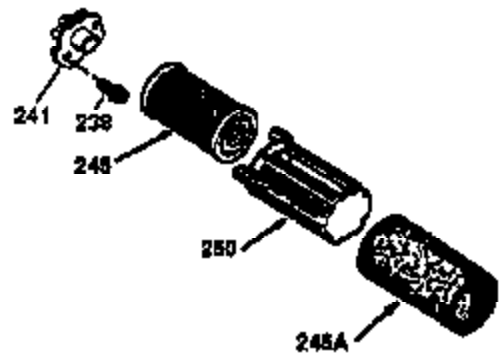

Ref #	Part Number	Qty	Description
19	36281	1	Extension Spring
69	35261	1	* Mounting Flange Gasket
70	35651E	1	Mounting Flange (Incl.72 thru 83,306)
90	611112	1	Flywheel
182	6201	2	Screw, 1/4-28 x 7/8"
185	36544	1	Intake Pipe
186	34337	1	Governor Link
200	33131A	1	Control Bracket (Incl. 202 thru 205)
209	30200	2	Screw, 10-24 x 9/16"
223	650451	2	Screw, 1/4-20 x 1"
238	650932	2	Screw, 10-32 x 49/64"
241	35797	1	Air Cleaner Collar
245	35066	1	Air Cleaner Filter
250	35986	1	Air Cleaner Cover
275A	36847	1	Spark Arrestor Muffler (Optional) (Incl. 284,284A,416,417)
275	36491	1	Muffler (Incl. 277)
277	650988	2	Screw, 1/4-20 x 2-5/16"
284A	650821	1	Screw, 10-32 x 1/2" (Optional)
284	36663	1	Muffler Deflector (Incl. 284A)(Optional)
416	36085	1	Spark Arrestor Kit (Incl. 417)(Optional)
417	650821	1	Screw, 10-32 x 1/2" (Optional)