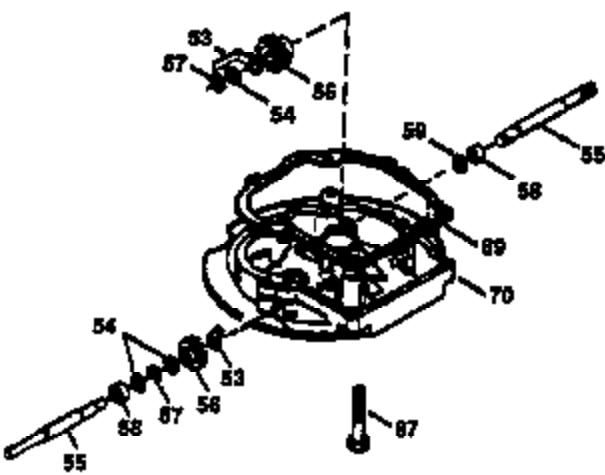

Ref #	Part Number	Qty	Description
19	36281	1	Extension Spring
69	35261	1	* Mounting Flange Gasket
70	35651E	1	Mounting Flange (Incl. 72 thru 83,306)
90	611112	1	Flywheel
182	6201	2	Screw, 1/4-28 x 7/8"
185	36544	1	Intake Pipe
186	34337	1	Governor Link
200	33131A	1	Control Bracket (Incl. 202 thru 205)
209	30200	2	Screw, 10-24 x 9/16"
223	650451	2	Screw, 1/4-20 x 1"
238	650806	2	Screw, 10-32 x 5/8"
245	37116	1	Air Cleaner Filter
245A	37117	1	Air Cleaner Filter
250	37118	1	Air Cleaner Cover
275	36473	1	Muffler (Incl. 277)
277	650988	2	Screw, 1/4-20 x 2-5/16"
416	36085	1	Spark Arrestor Kit (Incl. 417)(Optional)
417	650821	1	Screw, 10-32 x 1/2" (Optional)