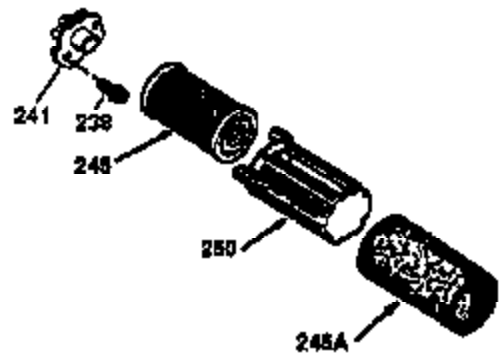

Ref #	Part Number	Qty	Description
19	36281	1	Extension Spring
69	35261	1	* Mounting Flange Gasket
70	35651E	1	Mounting Flange (Incl. 72 thru 83,306)
90	611112	1	Flywheel
182	6201	2	Screw, 1/4-28 x 7/8"
185	36544	1	Intake Pipe
186	34337	1	Governor Link
200	33131A	1	Control Bracket (Incl. 202 thru 205)
209	30200	2	Screw, 10-24 x 9/16"
223	650451	2	Screw, 1/4-20 x 1"
238	650806	2	Screw, 10-32 x 5/8"
245	37116	1	Air Cleaner Filter
245A	37117	1	Air Cleaner Filter
250	37118	1	Air Cleaner Cover
275	36473	1	Muffler (Incl. 277)
277	650988	2	Screw, 1/4-20 x 2-5/16"
416	36085	1	Spark Arrestor Kit (Incl. 417)(Optional)
417	650821	1	Screw, 10-32 x 1/2" (Optional)