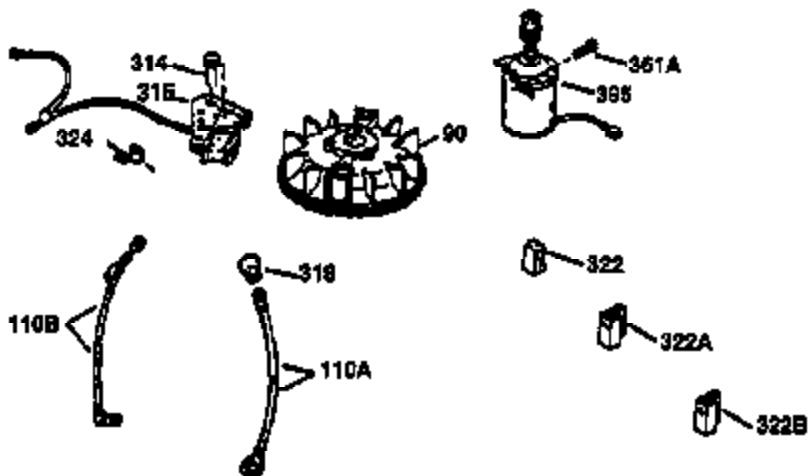

Ref #	Part Number	Qty	Description
189A	650844	1	Screw, 1/4-20 x 3/4"
238	650806	2	Screw, 10-32 x 5/8"
239	34338	1	* Air Cleaner Gasket
245	34340	1	Air Cleaner Filter
250	34341B	1	Air Cleaner Cover
260	36647	1	Blower Housing
287	650926	2	Screw, 8-32 x 21/64"
300	35586	1	Fuel Tank (Incl. 292 & 301)
301	36246	1	Fuel Cap
359	36646	1	Starter Guard
390	590737	1	Rewind Starter (NOTE: This engine could have been built with 590694 starter).