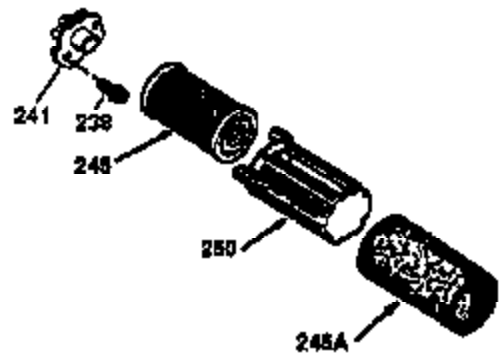

Ref #	Part Number	Qty	Description
19	35998	1	Extension Spring
53	31745	1	Tang Washer
54	31747	1	Washer
55	35667	1	P.T.O. Shaft
56	31746	1	L.H. Worm Gear
57	31749	1	Retainer Ring
58	31744	1	Oil Seal
59	31787	1	Washer
69	35261	1	* Mounting Flange Gasket
70	33521E	1	Mounting Flange (Incl.58,72 thru 83)
87	650492	1	Screw, 1/4-20 x 2-1/4"
90	611044	1	Flywheel
110A	36531	1	Ground Wire
110B	34978	1	D.C. Starter Wire
182	6201	2	Screw, 1/4-28 x 7/8"
185	31384A	1	Intake Pipe (Incl. 224)
186	36255	1	Governor Link
200	35999	1	Control Bracket
209	30200	2	Screw, 10-24 x 9/16"
223	650451	2	Screw, 1/4-20 x 1"
238	650806	2	Screw, 10-32 x 5/8"
245	34340	1	Air Cleaner Filter
250	34341B	1	Air Cleaner Cover
275A	36664	1	Spark Arrestor Muffler (Optional) (Incl. 284,284A,416,417)
275	36456A	1	Muffler (Incl. 277)
277	650988	2	Screw, 1/4-20 x 2-5/16"
279	30063	2	Screw, 1/4-20 x 1/2"
280	37010	1	Heat Shield
284	36663	1	Muffler Deflector (Incl. 284A)(Optional)
284A	650760	1	Screw, 8-32 x 3/8" (Optional)
314	650767	2	Screw, 8-32 x 27/64"
315	35365	1	Alternator Coil
318	35587	1	Wire Seal
322A	35013	1	Connector Body
322B	34977	1	Connector Body
322	610885	1	Connector Body
395	35709	1	Electric Starter Motor (12 Volt)
416	36085	1	Spark Arrestor Kit (Incl. 417)(Optional)
417	650760	1	Screw, 8-32 x 3/8" (Optional)