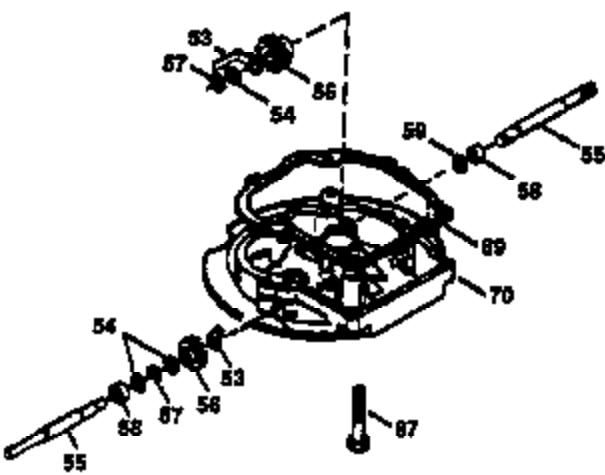

Ref #	Part Number	Qty	Description
19	35998	1	Extension Spring
53	31745	1	Tang Washer
54	31747	1	Washer
55	35667	1	P.T.O. Shaft
56	31746	1	L.H. Worm Gear
57	31749	1	Retainer Ring
58	31744	1	Oil Seal
59	31787	1	Washer
69	35261	1	* Mounting Flange Gasket
70	33521E	1	Mounting Flange (Incl.58,72 thru 83)
87	650492	1	Screw, 1/4-20 x 2-1/4"
90	611044	1	Flywheel
110A	36531	1	Ground Wire
110B	34978	1	D.C. Starter Wire
182	6201	2	Screw, 1/4-28 x 7/8"
185	31384A	1	Intake Pipe (Incl. 224)
186	36255	1	Governor Link
200	35999	1	Control Bracket
209	30200	2	Screw, 10-24 x 9/16"
223	650451	2	Screw, 1/4-20 x 1"
238	650806	2	Screw, 10-32 x 5/8"
245	34340	1	Air Cleaner Filter
250	34341B	1	Air Cleaner Cover
275A	36664	1	Spark Arrestor Muffler (Optional) (Incl. 284,284A,416,417)
275	36456A	1	Muffler (Incl. 277)
277	650988	2	Screw, 1/4-20 x 2-5/16"
279	30063	2	Screw, 1/4-20 x 1/2"
280	37010	1	Heat Shield
284	36663	1	Muffler Deflector (Incl. 284A)(Optional)
284A	650760	1	Screw, 8-32 x 3/8" (Optional)
314	650767	2	Screw, 8-32 x 27/64"
315	35365	1	Alternator Coil
318	35587	1	Wire Seal
322A	35013	1	Connector Body
322B	34977	1	Connector Body
322	610885	1	Connector Body
395	35709	1	Electric Starter Motor (12 Volt)
416	36085	1	Spark Arrestor Kit (Incl. 417)(Optional)
417	650760	1	Screw, 8-32 x 3/8" (Optional)