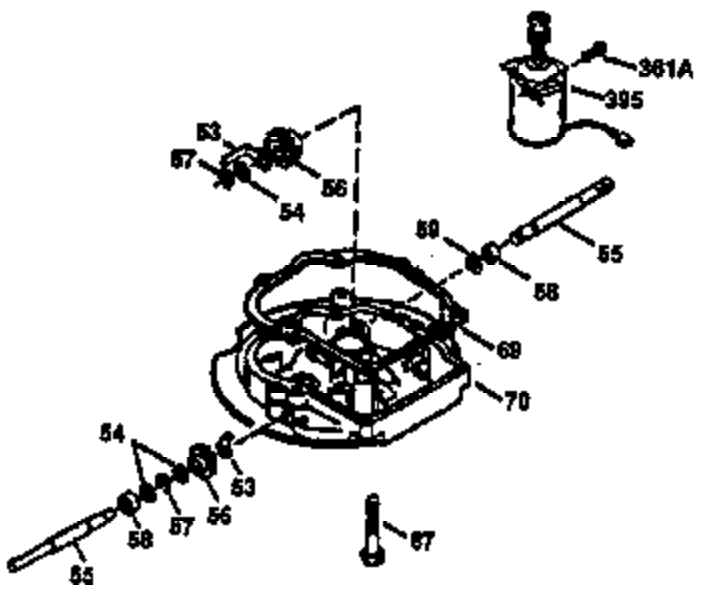

ILLUSTRATION SHOWS TYPICAL PARTS ONLY. ORDER BY PART NUMBER. PARTS NOT LISTED ARE SUPPLIED BY OEM.

Ref #	Part Number	Qty	Description
19	36281	1	Extension Spring
69	35261	1	* Mounting Flange Gasket
70	35651D	1	Mounting Flange (Incl.72 thru 83)
90	611213	1	Flywheel
182	6201	2	Screw, 1/4-28 x 7/8"
185	36544	1	Intake Pipe
186	34337	1	Governor Link
200	35727	1	Control Bracket (Incl. 202 thru 206)
209	30200	2	Screw, 10-24 x 9/16"
223	650451	2	Screw, 1/4-20 x 1"
238	650932	2	Screw, 10-32 x 49/64"
241	35797	1	Air Cleaner Collar
245	35066	1	Air Cleaner Filter
250	35065	1	Air Cleaner Cover
275	36473	1	Muffler (Incl. 277)
277	650988	2	Screw, 1/4-20 x 2-5/16"
416	36085	1	Spark Arrestor Kit (Incl. 417)(Optional)
417	650760	1	Screw, 8-32 x 3/8" (Optional)
900	0		Replacement Engine NONE
900	0	1	Replacement S/B 750699A, order from 7 1-999