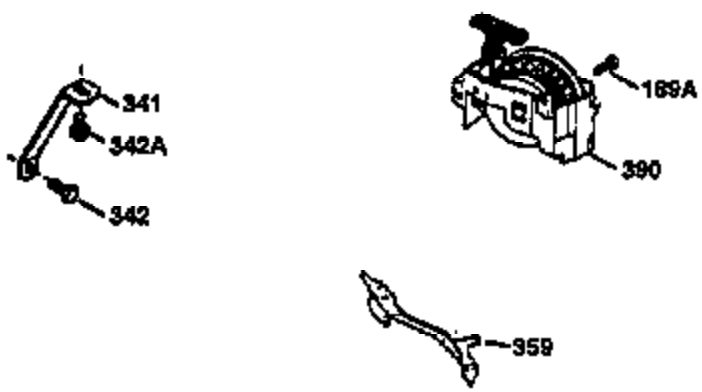

ILLUSTRATION SHOWS TYPICAL PARTS ONLY, ORDER BY PART NUMBER. PARTS NOT LISTED ARE SUPPLIED BY OEM.

Ref #	Part Number	Qty	Description
238	650932	2	Screw, 10-32 x 49/64"
239	34338	1	* Air Cleaner Gasket
245	35066	1	Air Cleaner Filter
250	35065	1	Air Cleaner Cover
260	36420A	1	Blower Housing
287	650926	2	Screw, 8-32 x 21/64"
298	28763	3	Screw, 10-32 x 35/64"
300	34369B	1	Fuel Tank (Incl. 292 & 301)
301	35355	1	Fuel Cap
390	590694	1	Rewind Starter (NOTE: This engine could have been built with 590686 starter. Refer to the design of the air intake louvers for part identification. Individual starter parts do not interchange.)