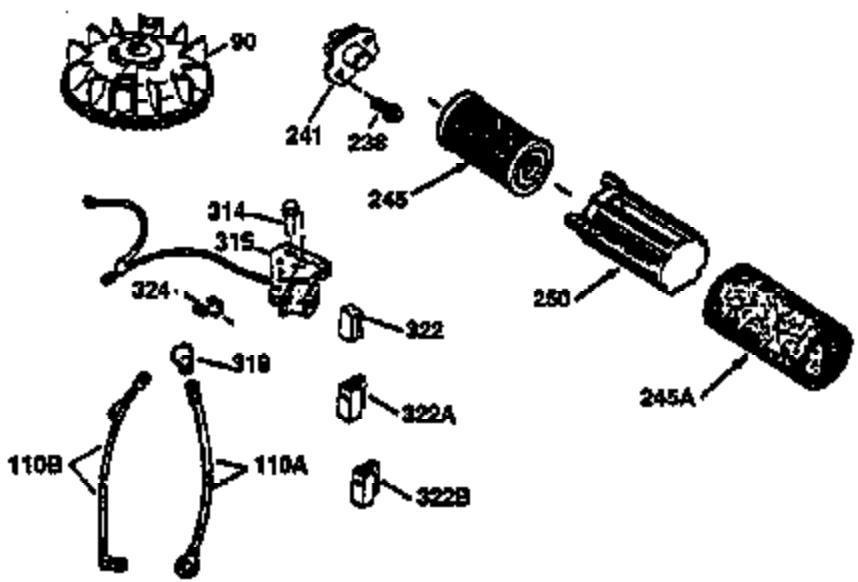

ILLUSTRATION SHOWS TYPICAL PARTS ONLY. ORDER BY PART NUMBER. PARTS NOT LISTED ARE SUPPLIED BY OEM.

Ref #	Part Number	Qty	Description
19	36281	1	Extension Spring
69	35261	1	* Mounting Flange Gasket
70	35651C	1	Mounting Flange (Incl. 72 thru 83)
90	611112	1	Flywheel
182	6201	2	Screw, 1/4-28 x 7/8"
185	31384A	1	Intake Pipe (Incl. 224)
186	34337	1	Governor Link
200	35727	1	Control Bracket (Incl. 202 thru 205)
209	30200	2	Screw, 10-24 x 9/16"
223	650451	2	Screw, 1/4-20 x 1"
238	650932	2	Screw, 10-32 x 49/64"
241	35797	1	Air Cleaner Collar
245	35066	1	Air Cleaner Filter
250	35065	1	Air Cleaner Cover
275	27181B	1	Muffler (Incl. 277)
277	650795	2	Screw, 1/4-20 x 2-1/4"