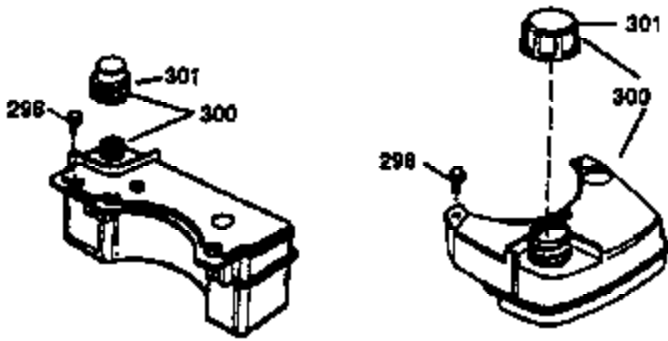

Ref #	Part Number	Qty	Description
238	650806	2	Screw, 10-32 x 5/8"
239	34338	1	* Air Cleaner Gasket
245	37116	1	Air Cleaner Filter
245A	37117	1	Air Cleaner Filter
250	37118	1	Air Cleaner Cover
260	37138	1	Blower Housing
287	650926	2	Screw, 8-32 x 21/64"
300	35586	1	Fuel Tank (Incl. 292 & 301)
301	36246	1	Fuel Cap
390	590737	1	Rewind Starter (NOTE: This engine could have been built with 590694 starter).