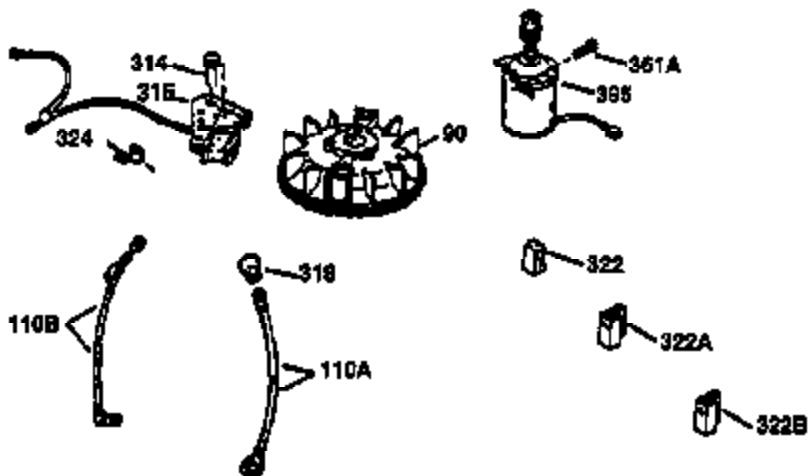

Ref #	Part Number	Qty	Description
19	31361	1	Extension Spring
69	37130	1	* Mounting Flange Gasket
70	30571C	1	Mounting Flange (Incl. 72 thru 83,311)
90	611112	1	Flywheel
182	6201	2	Screw, 1/4-28 x 7/8"
185	36544	1	Intake Pipe
186	32653	1	Governor Link
216	33086	1	R.P.M. Adjusting Lever
223	650451	2	Screw, 1/4-20 x 1"
238	650806	2	Screw, 10-32 x 5/8"
245	37116	1	Air Cleaner Filter
245A	37117	1	Air Cleaner Filter
250	37118	1	Air Cleaner Cover
275	36473A	1	Muffler (Incl. 277)
277	650988	2	Screw, 1/4-20 x 2-5/16"
416	36085	1	Spark Arrestor Kit (Incl. 417)(Optional)
417	650821	1	Screw, 10-32 x 1/2" (Optional)