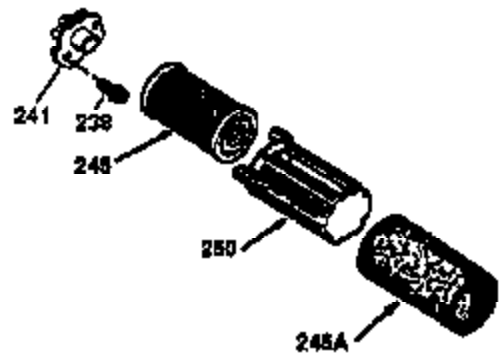

Ref #	Part Number	Qty	Description
19	31361	1	Extension Spring
69	37130	1	* Mounting Flange Gasket
70	30571C	1	Mounting Flange (Incl. 72 thru 83,311)
90	611112	1	Flywheel
182	6201	2	Screw, 1/4-28 x 7/8"
185	36544	1	Intake Pipe
186	32653	1	Governor Link
216	33086	1	R.P.M. Adjusting Lever
223	650451	2	Screw, 1/4-20 x 1"
238	650806	2	Screw, 10-32 x 5/8"
245	37116	1	Air Cleaner Filter
245A	37117	1	Air Cleaner Filter
250	37118	1	Air Cleaner Cover
275	36473A	1	Muffler (Incl. 277)
277	650988	2	Screw, 1/4-20 x 2-5/16"
416	36085	1	Spark Arrestor Kit (Incl. 417)(Optional)
417	650821	1	Screw, 10-32 x 1/2" (Optional)