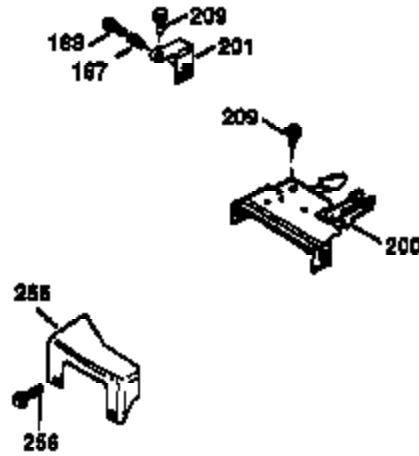

Ref #	Part Number	Qty	Description
19	31361	1	Extension Spring
69	37130	1	* Mounting Flange Gasket
70	30571C	1	Mounting Flange (Incl. 72 thru 83,311)
90	611112	1	Flywheel
182	6201	2	Screw, 1/4-28 x 7/8"
185	36544	1	Intake Pipe
186	32653	1	Governor Link
216	33086	1	R.P.M. Adjusting Lever
223	650451	2	Screw, 1/4-20 x 1"
238	650806	2	Screw, 10-32 x 5/8"
245	37116	1	Air Cleaner Filter
245A	37117	1	Air Cleaner Filter
250	37118	1	Air Cleaner Cover
275	36473A	1	Muffler (Incl. 277)
277	650988	2	Screw, 1/4-20 x 2-5/16"
416	36085	1	Spark Arrestor Kit (Incl. 417)(Optional)
417	650821	1	Screw, 10-32 x 1/2" (Optional)