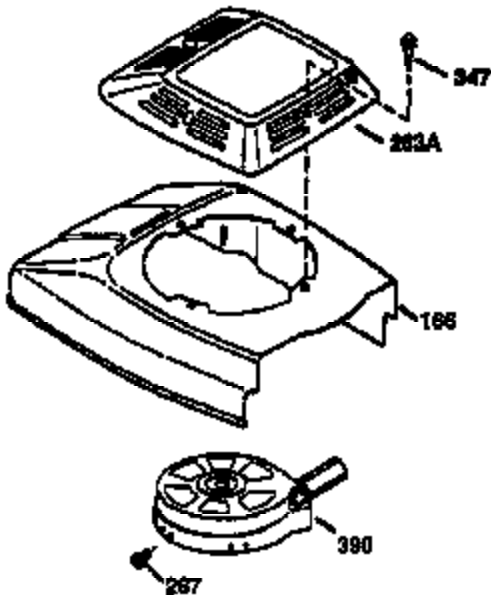

Ref #	Part Number	Qty	Description
238	650806	2	Screw, 10-32 x 5/8"
239	34338	1	* Air Cleaner Gasket
245	37116	1	Air Cleaner Filter
245A	37117	1	Air Cleaner Filter
250	37118	1	Air Cleaner Cover
260	37138	1	Blower Housing
287	650926	2	Screw, 8-32 x 21/64"
300	35586	1	Fuel Tank (Incl. 292 & 301)
301	36246	1	Fuel Cap
390	590737	1	Rewind Starter (NOTE: This engine could have been built with 590694 starter).