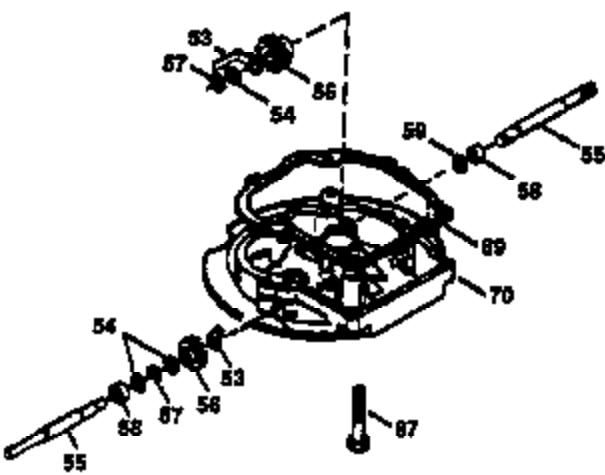

Ref #	Part Number	Qty	Description
19	31361	1	Extension Spring
69	37130	1	* Mounting Flange Gasket
70	30571C	1	Mounting Flange (Incl. 72 thru 83,311)
90	611112	1	Flywheel
182	6201	2	Screw, 1/4-28 x 7/8"
185	36544	1	Intake Pipe
186	32653	1	Governor Link
216	33086	1	R.P.M. Adjusting Lever
223	650451	2	Screw, 1/4-20 x 1"
238	650806	2	Screw, 10-32 x 5/8"
245	37116	1	Air Cleaner Filter
245A	37117	1	Air Cleaner Filter
250	37118	1	Air Cleaner Cover
275	36473A	1	Muffler (Incl. 277)
277	650988	2	Screw, 1/4-20 x 2-5/16"
416	36085	1	Spark Arrestor Kit (Incl. 417)(Optional)
417	650821	1	Screw, 10-32 x 1/2" (Optional)