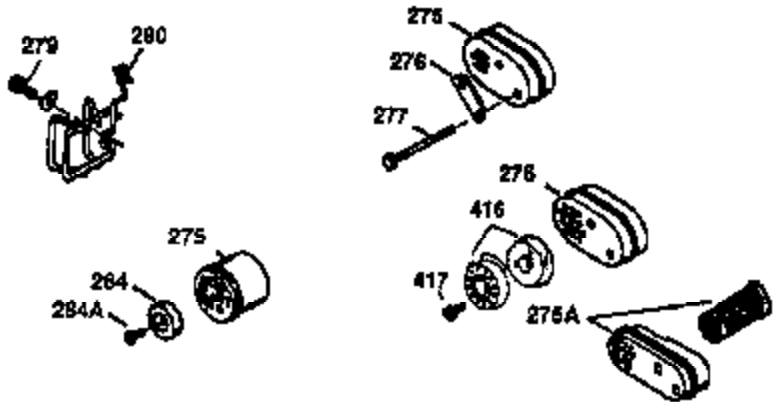

Ref #	Part Number	Qty	Description
19	31361	1	Extension Spring
69	37130	1	* Mounting Flange Gasket
70	30571C	1	Mounting Flange (Incl. 72 thru 83,311)
90	611112	1	Flywheel
182	6201	2	Screw, 1/4-28 x 7/8"
185	36544	1	Intake Pipe
186	32653	1	Governor Link
216	33086	1	R.P.M. Adjusting Lever
223	650451	2	Screw, 1/4-20 x 1"
238	650806	2	Screw, 10-32 x 5/8"
245	37116	1	Air Cleaner Filter
245A	37117	1	Air Cleaner Filter
250	37118	1	Air Cleaner Cover
275	36473A	1	Muffler (Incl. 277)
277	650988	2	Screw, 1/4-20 x 2-5/16"
416	36085	1	Spark Arrestor Kit (Incl. 417)(Optional)
417	650821	1	Screw, 10-32 x 1/2" (Optional)