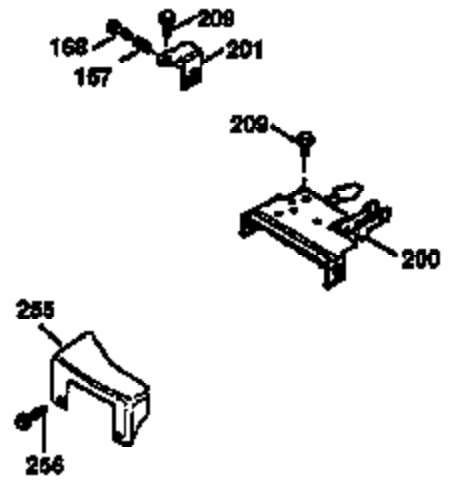

ILLUSTRATION SHOWS TYPICAL PARTS ONLY. ORDER BY PART NUMBER. PARTS NOT LISTED ARE SUPPLIED BY OEM.

Engine Parts List #3

Ref #	Part Number	Qty	Description
19	31361	1	Extension Spring
69	35261	1	* Mounting Flange Gasket
70	30571C	1	Mounting Flange (Incl.72 thru 83,311)
90	611112	1	Flywheel
129	650818	2	Screw, 5/16-18 x 1-1/2"
182	6201	2	Screw, 1/4-28 x 7/8"
185	31384A	1	Intake Pipe (Incl. 224)
186	32653	1	Governor Link
216	33086	1	R.P.M. Adjusting Lever
223	650451	2	Screw, 1/4-20 x 1"
238	650806	2	Screw, 10-32 x 5/8"
245	34340	1	Air Cleaner Filter
250	34341B	1	Air Cleaner Cover
275A	36664	1	Spark Arrestor Muffler (Optional) (Incl. 284,284A,416,417)
275	36491	1	Muffler (Incl. 277)
277	650988	2	Screw, 1/4-20 x 2-5/16"
279	30063	2	Screw, 1/4-20 x 1/2"
280	36765	1	Heat Shield
284	36663	1	Muffler Deflector (Incl. 284A)(Optional)
284A	650760	1	Screw, 8-32 x 3/8" (Optional)
416	36085	1	Spark Arrestor Kit (Incl. 417)(Optional)
417	650760	1	Screw, 8-32 x 3/8" (Optional)