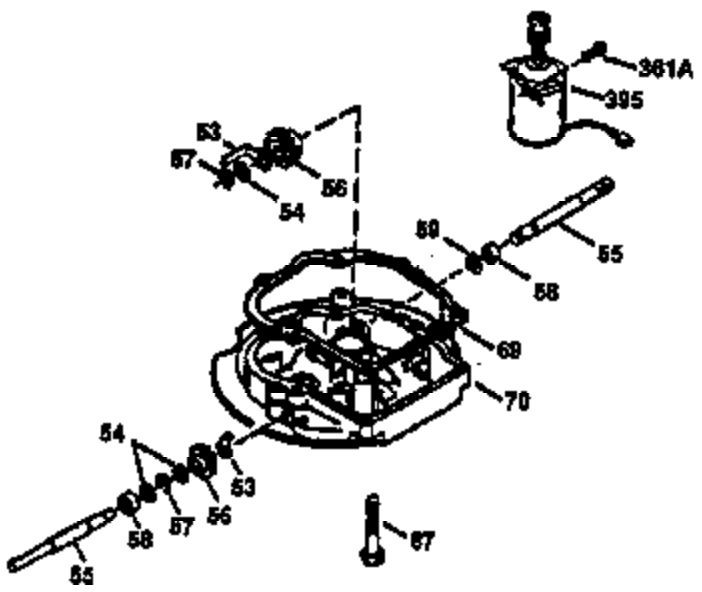

ILLUSTRATION SHOWS TYPICAL PARTS ONLY. ORDER BY PART NUMBER. PARTS NOT LISTED ARE SUPPLIED BY OEM.

Engine Parts List #3

Ref #	Part Number	Qty	Description
19	31361	1	Extension Spring
69	35261	1	* Mounting Flange Gasket
70	30571C	1	Mounting Flange (Incl.72 thru 83,311)
90	611112	1	Flywheel
129	650818	2	Screw, 5/16-18 x 1-1/2"
182	6201	2	Screw, 1/4-28 x 7/8"
185	31384A	1	Intake Pipe (Incl. 224)
186	32653	1	Governor Link
216	33086	1	R.P.M. Adjusting Lever
223	650451	2	Screw, 1/4-20 x 1"
238	650806	2	Screw, 10-32 x 5/8"
245	34340	1	Air Cleaner Filter
250	34341B	1	Air Cleaner Cover
275A	36664	1	Spark Arrestor Muffler (Optional) (Incl. 284,284A,416,417)
275	36491	1	Muffler (Incl. 277)
277	650988	2	Screw, 1/4-20 x 2-5/16"
279	30063	2	Screw, 1/4-20 x 1/2"
280	36765	1	Heat Shield
284	36663	1	Muffler Deflector (Incl. 284A)(Optional)
284A	650760	1	Screw, 8-32 x 3/8" (Optional)
416	36085	1	Spark Arrestor Kit (Incl. 417)(Optional)
417	650760	1	Screw, 8-32 x 3/8" (Optional)