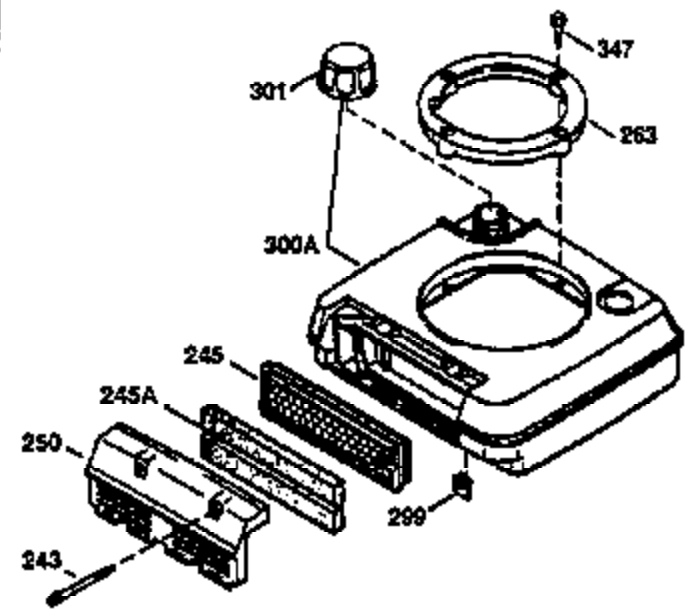

ILLUSTRATION SHOWS TYPICAL PARTS ONLY, ORDER BY PART NUMBER. PARTS NOT LISTED ARE SUPPLIED BY OEM.

Ref #	Part Number	Qty	Description
129	650818	2	Screw, 5/16-18 x 1-1/2"
189A	650844	1	Screw, 1/4-20 x 3/4"
238	650806	2	Screw, 10-32 x 5/8"
239	34338	1	* Air Cleaner Gasket
245	34340	1	Air Cleaner Filter
250	34341B	1	Air Cleaner Cover
260	36612	1	Blower Housing
275A	36664	1	Spark Arrestor Muffler (Optional) (Incl. 284,284A,416,417)
287	650926	2	Screw, 8-32 x 21/64"
300	35586	1	Fuel Tank (Incl. 292 & 301)
301	36246	1	Fuel Cap
359	36609	1	Starter Guard
390	590694	1	Rewind Starter (NOTE: This engine could have been built with 590737 starter. Refer to the design of the rope pulley strength ribs for part identification. Individual starter parts do not interchange. Refer to service bulletin 116).