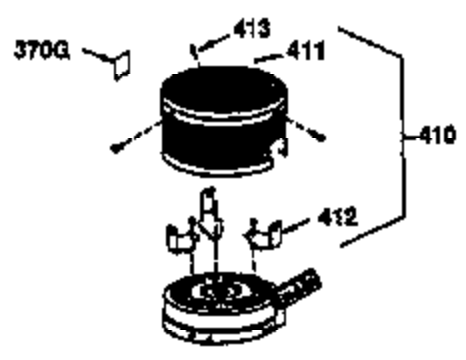

ILLUSTRATION SHOWS TYPICAL PARTS ONLY. ORDER BY PART NUMBER. PARTS NOT LISTED ARE SUPPLIED BY OEM.

Engine Parts List #3

Ref #	Part Number	Qty	Description
19	31361	1	Extension Spring
69	35261	1	* Mounting Flange Gasket
70	30571C	1	Mounting Flange (Incl.72 thru 83,311)
90	611112	1	Flywheel
129	650818	2	Screw, 5/16-18 x 1-1/2"
182	6201	2	Screw, 1/4-28 x 7/8"
185	31384A	1	Intake Pipe (Incl. 224)
186	32653	1	Governor Link
216	33086	1	R.P.M. Adjusting Lever
223	650451	2	Screw, 1/4-20 x 1"
238	650806	2	Screw, 10-32 x 5/8"
245	34340	1	Air Cleaner Filter
250	34341B	1	Air Cleaner Cover
275A	36664	1	Spark Arrestor Muffler (Optional) (Incl. 284,284A,416,417)
275	36491	1	Muffler (Incl. 277)
277	650988	2	Screw, 1/4-20 x 2-5/16"
279	30063	2	Screw, 1/4-20 x 1/2"
280	36765	1	Heat Shield
284	36663	1	Muffler Deflector (Incl. 284A)(Optional)
284A	650760	1	Screw, 8-32 x 3/8" (Optional)
416	36085	1	Spark Arrestor Kit (Incl. 417)(Optional)
417	650760	1	Screw, 8-32 x 3/8" (Optional)