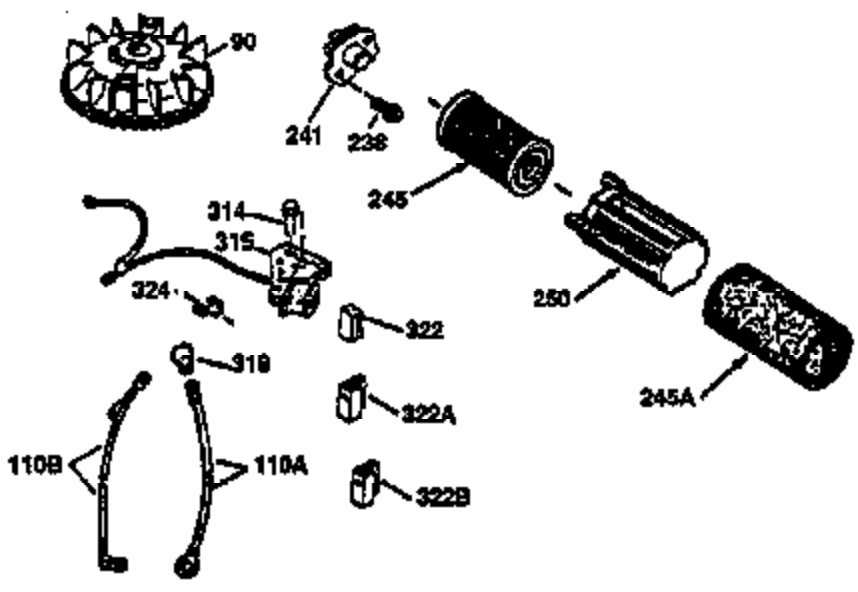

ILLUSTRATION SHOWS TYPICAL PARTS ONLY. ORDER BY PART NUMBER. PARTS NOT LISTED ARE SUPPLIED BY OEM.

Engine Parts List #3

Ref #	Part Number	Qty	Description
19	31361	1	Extension Spring
69	35261	1	* Mounting Flange Gasket
70	30571C	1	Mounting Flange (Incl.72 thru 83,311)
90	611112	1	Flywheel
129	650818	2	Screw, 5/16-18 x 1-1/2"
182	6201	2	Screw, 1/4-28 x 7/8"
185	31384A	1	Intake Pipe (Incl. 224)
186	32653	1	Governor Link
216	33086	1	R.P.M. Adjusting Lever
223	650451	2	Screw, 1/4-20 x 1"
238	650806	2	Screw, 10-32 x 5/8"
245	34340	1	Air Cleaner Filter
250	34341B	1	Air Cleaner Cover
275A	36664	1	Spark Arrestor Muffler (Optional) (Incl. 284,284A,416,417)
275	36491	1	Muffler (Incl. 277)
277	650988	2	Screw, 1/4-20 x 2-5/16"
279	30063	2	Screw, 1/4-20 x 1/2"
280	36765	1	Heat Shield
284	36663	1	Muffler Deflector (Incl. 284A)(Optional)
284A	650760	1	Screw, 8-32 x 3/8" (Optional)
416	36085	1	Spark Arrestor Kit (Incl. 417)(Optional)
417	650760	1	Screw, 8-32 x 3/8" (Optional)