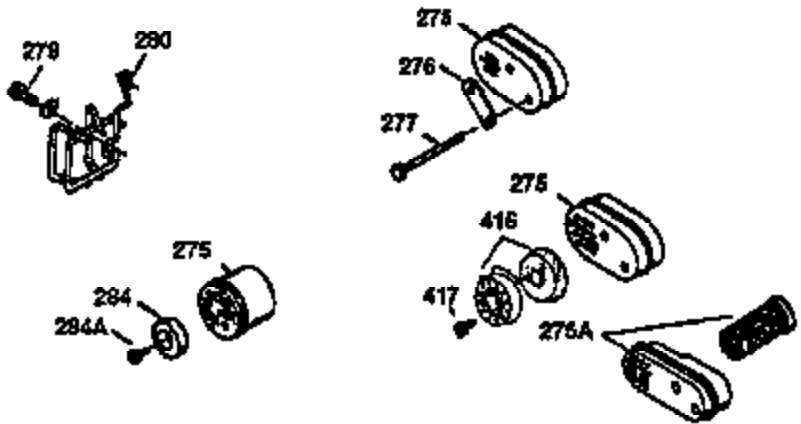

ILLUSTRATION SHOWS TYPICAL PARTS ONLY. ORDER BY PART NUMBER. PARTS NOT LISTED ARE SUPPLIED BY OEM.

Engine Parts List #3

Ref #	Part Number	Qty	Description
19	31361	1	Extension Spring
69	35261	1	* Mounting Flange Gasket
70	30571C	1	Mounting Flange (Incl.72 thru 83,311)
90	611112	1	Flywheel
129	650818	2	Screw, 5/16-18 x 1-1/2"
182	6201	2	Screw, 1/4-28 x 7/8"
185	31384A	1	Intake Pipe (Incl. 224)
186	32653	1	Governor Link
216	33086	1	R.P.M. Adjusting Lever
223	650451	2	Screw, 1/4-20 x 1"
238	650806	2	Screw, 10-32 x 5/8"
245	34340	1	Air Cleaner Filter
250	34341B	1	Air Cleaner Cover
275A	36664	1	Spark Arrestor Muffler (Optional) (Incl. 284,284A,416,417)
275	36491	1	Muffler (Incl. 277)
277	650988	2	Screw, 1/4-20 x 2-5/16"
279	30063	2	Screw, 1/4-20 x 1/2"
280	36765	1	Heat Shield
284	36663	1	Muffler Deflector (Incl. 284A)(Optional)
284A	650760	1	Screw, 8-32 x 3/8" (Optional)
416	36085	1	Spark Arrestor Kit (Incl. 417)(Optional)
417	650760	1	Screw, 8-32 x 3/8" (Optional)