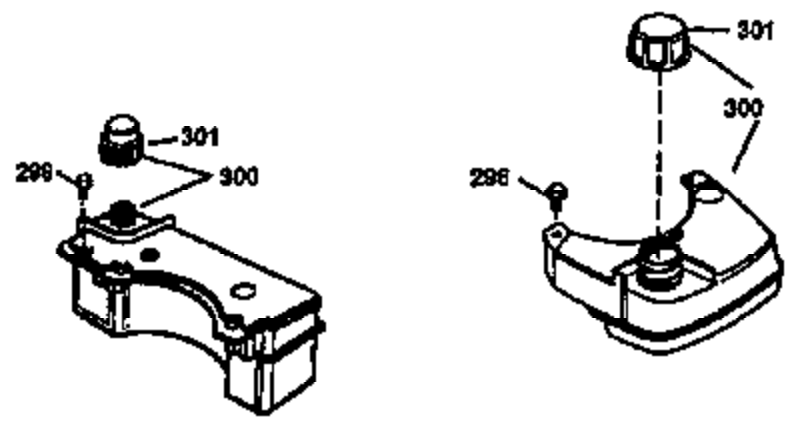

ILLUSTRATION SHOWS TYPICAL PARTS ONLY, ORDER BY PART NUMBER. PARTS NOT LISTED ARE SUPPLIED BY OEM.

Ref #	Part Number	Qty	Description
129	650818	2	Screw, 5/16-18 x 1-1/2"
189A	650844	1	Screw, 1/4-20 x 3/4"
238	650806	2	Screw, 10-32 x 5/8"
239	34338	1	* Air Cleaner Gasket
245	34340	1	Air Cleaner Filter
250	34341B	1	Air Cleaner Cover
260	36612	1	Blower Housing
275A	36664	1	Spark Arrestor Muffler (Optional) (Incl. 284,284A,416,417)
287	650926	2	Screw, 8-32 x 21/64"
300	35586	1	Fuel Tank (Incl. 292 & 301)
301	36246	1	Fuel Cap
359	36609	1	Starter Guard
390	590694	1	Rewind Starter (NOTE: This engine could have been built with 590737 starter. Refer to the design of the rope pulley strength ribs for part identification. Individual starter parts do not interchange. Refer to service bulletin 116).