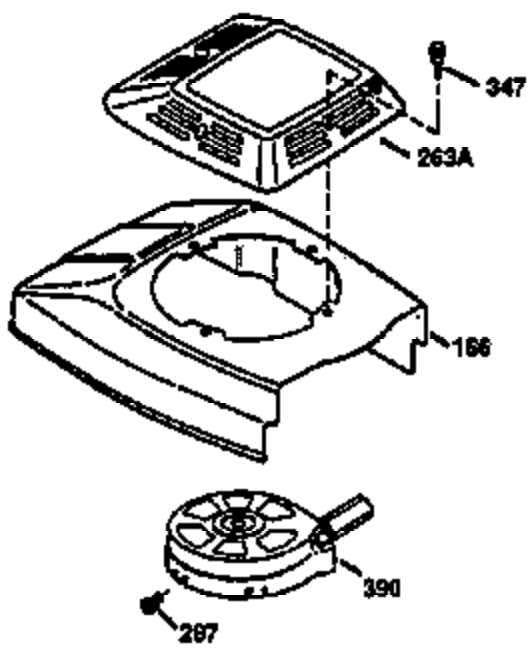

ILLUSTRATION SHOWS TYPICAL PARTS ONLY, ORDER BY PART NUMBER. PARTS NOT LISTED ARE SUPPLIED BY OEM.

Ref #	Part Number	Qty	Description
129	650818	2	Screw, 5/16-18 x 1-1/2"
189A	650844	1	Screw, 1/4-20 x 3/4"
238	650806	2	Screw, 10-32 x 5/8"
239	34338	1	* Air Cleaner Gasket
245	34340	1	Air Cleaner Filter
250	34341B	1	Air Cleaner Cover
260	36612	1	Blower Housing
275A	36664	1	Spark Arrestor Muffler (Optional) (Incl. 284,284A,416,417)
287	650926	2	Screw, 8-32 x 21/64"
300	35586	1	Fuel Tank (Incl. 292 & 301)
301	36246	1	Fuel Cap
359	36609	1	Starter Guard
390	590694	1	Rewind Starter (NOTE: This engine could have been built with 590737 starter. Refer to the design of the rope pulley strength ribs for part identification. Individual starter parts do not interchange. Refer to service bulletin 116).