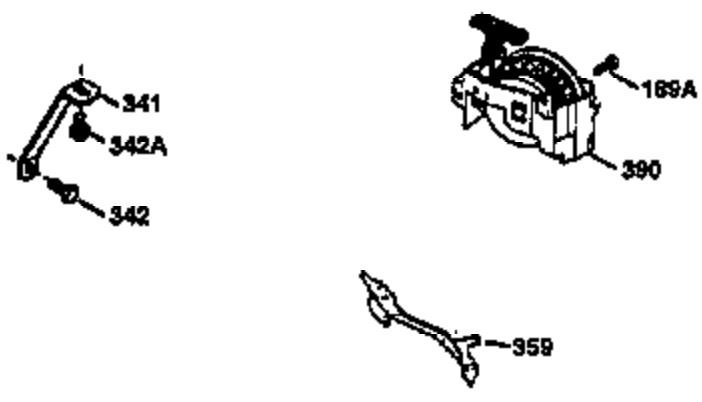

ILLUSTRATION SHOWS TYPICAL PARTS ONLY, ORDER BY PART NUMBER. PARTS NOT LISTED ARE SUPPLIED BY OEM.

Ref #	Part Number	Qty	Description
129	650818	2	Screw, 5/16-18 x 1-1/2"
189A	650844	1	Screw, 1/4-20 x 3/4"
238	650806	2	Screw, 10-32 x 5/8"
239	34338	1	* Air Cleaner Gasket
245	34340	1	Air Cleaner Filter
250	34341B	1	Air Cleaner Cover
260	36612	1	Blower Housing
275A	36664	1	Spark Arrestor Muffler (Optional) (Incl. 284,284A,416,417)
287	650926	2	Screw, 8-32 x 21/64"
300	35586	1	Fuel Tank (Incl. 292 & 301)
301	36246	1	Fuel Cap
359	36609	1	Starter Guard
390	590694	1	Rewind Starter (NOTE: This engine could have been built with 590737 starter. Refer to the design of the rope pulley strength ribs for part identification. Individual starter parts do not interchange. Refer to service bulletin 116).