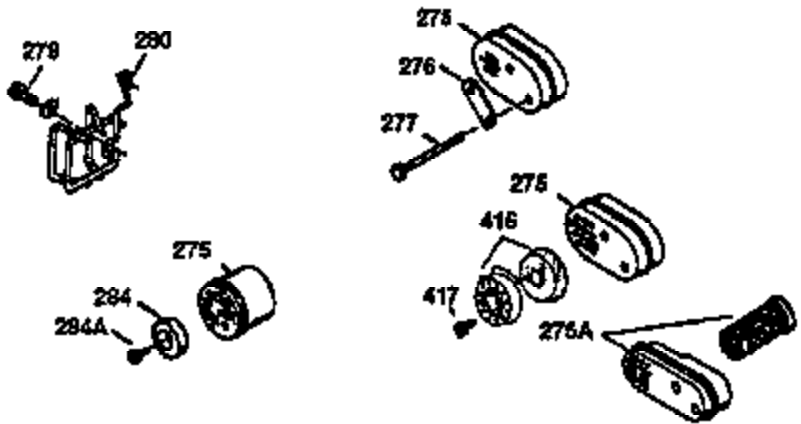

ILLUSTRATION SHOWS TYPICAL PARTS ONLY. ORDER BY PART NUMBER. PARTS NOT LISTED ARE SUPPLIED BY OEM.

Ref #	Part Number	Qty	Description
19	31361	1	Extension Spring
69	35261	1	* Mounting Flange Gasket
70	35651C	1	Mounting Flange (Incl. 72 thru 83)
90	611112	1	Flywheel
182	6201	2	Screw, 1/4-28 x 7/8"
185	31384A	1	Intake Pipe (Incl. 224)
186	34337	1	Governor Link
200	35610	1	Control Bracket (Incl. 202 thru 205)
209	30200	2	Screw, 10-24 x 9/16"
223	650451	2	Screw, 1/4-20 x 1"
245	35500	1	Air Cleaner Filter
250	35503	1	Air Cleaner Cover
275	35708	1	Muffler (Incl. 277)
277	650795	2	Screw, 1/4-20 x 2-1/4"