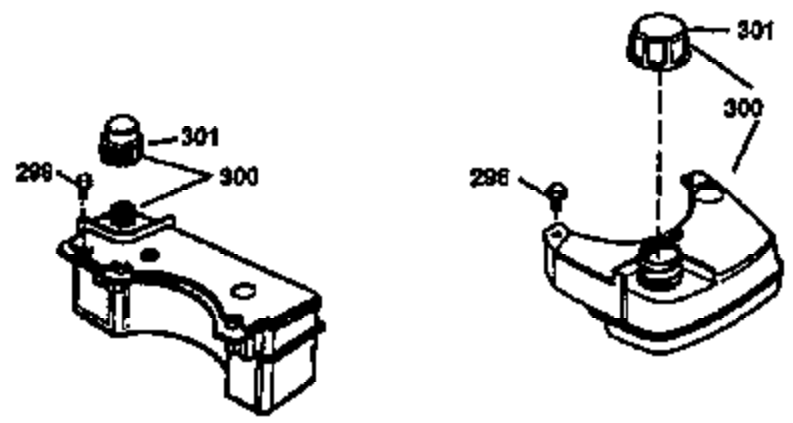

ILLUSTRATION SHOWS TYPICAL PARTS ONLY, ORDER BY PART NUMBER. PARTS NOT LISTED ARE SUPPLIED BY OEM.

Ref #	Part Number	Qty	Description
243	650899	2	Screw, 10-32 x 2-3/32"
245	35500	1	Air Cleaner Filter
247	35505	2	Air Cleaner Tube Clamp
248	35504	1	Air Cleaner Tube
250	35503	1	Air Cleaner Cover
260	35497	1	Blower Housing
263	35502	1	Trim Ring
287	650926	2	Screw, 8-32 x 21/64"
299	650900	2	"U" Type Nut, 10-32
300	35501A	1	Shroud & Tank Ass'y. (Incl.299 & 301)
301	35355	1	Fuel Cap
347	650898	4	Screw, 10-32 x 27/32"
370	36260	1	Primer Decal
390	590686	1	Rewind Starter