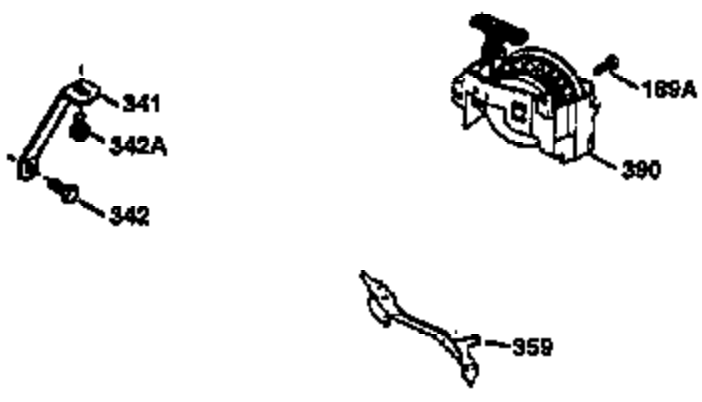

ILLUSTRATION SHOWS TYPICAL PARTS ONLY, ORDER BY PART NUMBER. PARTS NOT LISTED ARE SUPPLIED BY OEM.

Ref #	Part Number	Qty	Description
243	650899	2	Screw, 10-32 x 2-3/32"
245	35500	1	Air Cleaner Filter
247	35505	2	Air Cleaner Tube Clamp
248	35504	1	Air Cleaner Tube
250	35503	1	Air Cleaner Cover
260	35497	1	Blower Housing
263	35502	1	Trim Ring
287	650926	2	Screw, 8-32 x 21/64"
299	650900	2	"U" Type Nut, 10-32
300	35501A	1	Shroud & Tank Ass'y. (Incl.299 & 301)
301	35355	1	Fuel Cap
347	650898	4	Screw, 10-32 x 27/32"
370	36260	1	Primer Decal
390	590686	1	Rewind Starter