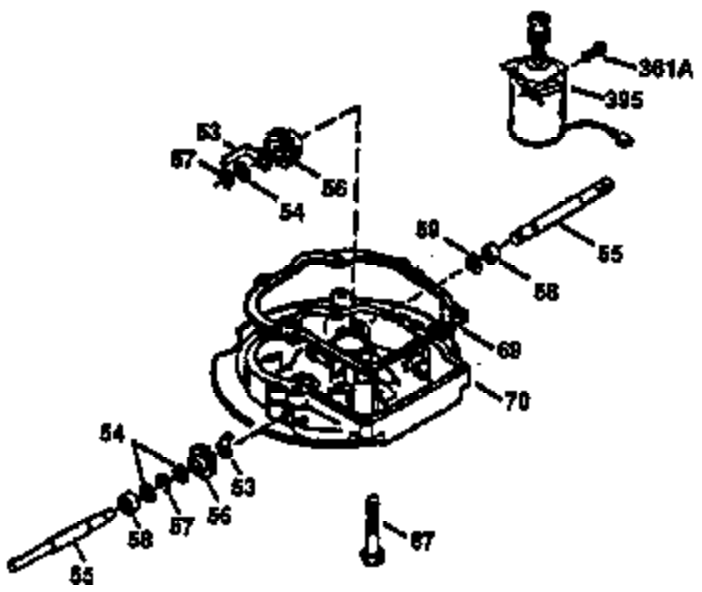

ILLUSTRATION SHOWS TYPICAL PARTS ONLY. ORDER BY PART NUMBER. PARTS NOT LISTED ARE SUPPLIED BY OEM.

Ref #	Part Number	Qty	Description
19	31361	1	Extension Spring
69	35261	1	* Mounting Flange Gasket
70	35651C	1	Mounting Flange (Incl. 72 thru 83)
90	611112	1	Flywheel
182	6201	2	Screw, 1/4-28 x 7/8"
185	31384A	1	Intake Pipe (Incl. 224)
186	34337	1	Governor Link
200	35610	1	Control Bracket (Incl. 202 thru 205)
209	30200	2	Screw, 10-24 x 9/16"
223	650451	2	Screw, 1/4-20 x 1"
245	35500	1	Air Cleaner Filter
250	35503	1	Air Cleaner Cover
275	35708	1	Muffler (Incl. 277)
277	650795	2	Screw, 1/4-20 x 2-1/4"