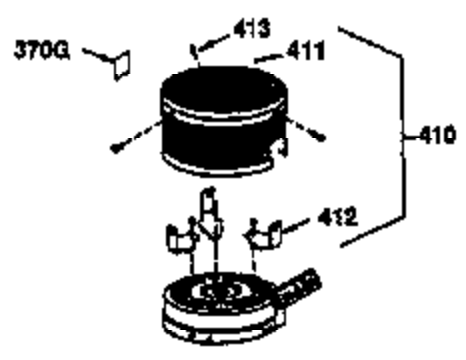

ILLUSTRATION SHOWS TYPICAL PARTS ONLY. ORDER BY PART NUMBER. PARTS NOT LISTED ARE SUPPLIED BY OEM.

Ref #	Part Number	Qty	Description
19	31361	1	Extension Spring
69	35261	1	* Mounting Flange Gasket
70	35651C	1	Mounting Flange (Incl. 72 thru 83)
90	611112	1	Flywheel
182	6201	2	Screw, 1/4-28 x 7/8"
185	31384A	1	Intake Pipe (Incl. 224)
186	34337	1	Governor Link
200	35610	1	Control Bracket (Incl. 202 thru 205)
209	30200	2	Screw, 10-24 x 9/16"
223	650451	2	Screw, 1/4-20 x 1"
245	35500	1	Air Cleaner Filter
250	35503	1	Air Cleaner Cover
275	35708	1	Muffler (Incl. 277)
277	650795	2	Screw, 1/4-20 x 2-1/4"