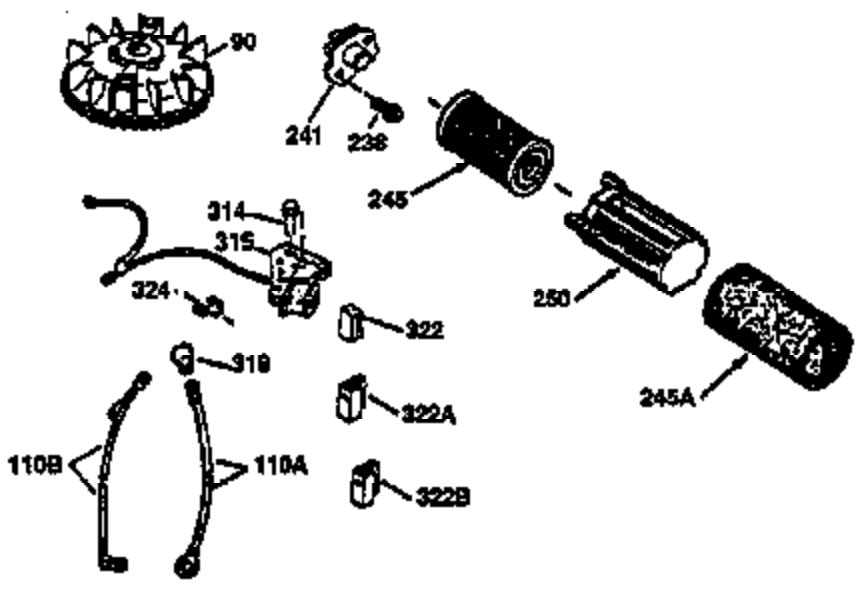

ILLUSTRATION SHOWS TYPICAL PARTS ONLY. ORDER BY PART NUMBER. PARTS NOT LISTED ARE SUPPLIED BY OEM.

Ref #	Part Number	Qty	Description
19	31361	1	Extension Spring
69	35261	1	* Mounting Flange Gasket
70	35651C	1	Mounting Flange (Incl. 72 thru 83)
90	611112	1	Flywheel
182	6201	2	Screw, 1/4-28 x 7/8"
185	31384A	1	Intake Pipe (Incl. 224)
186	34337	1	Governor Link
200	35610	1	Control Bracket (Incl. 202 thru 205)
209	30200	2	Screw, 10-24 x 9/16"
223	650451	2	Screw, 1/4-20 x 1"
245	35500	1	Air Cleaner Filter
250	35503	1	Air Cleaner Cover
275	35708	1	Muffler (Incl. 277)
277	650795	2	Screw, 1/4-20 x 2-1/4"