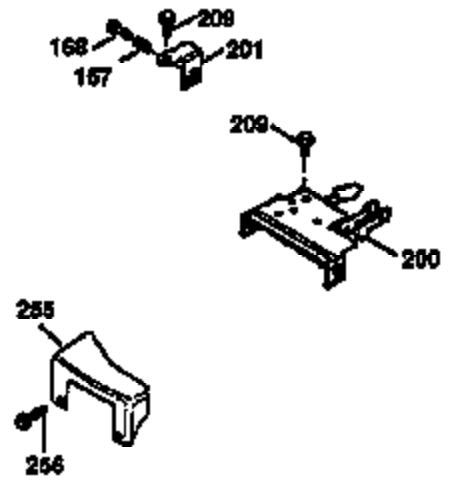

ILLUSTRATION SHOWS TYPICAL PARTS ONLY. ORDER BY PART NUMBER. PARTS NOT LISTED ARE SUPPLIED BY OEM.

Ref #	Part Number	Qty	Description
19	31361	1	Extension Spring
69	35261	1	* Mounting Flange Gasket
70	35651C	1	Mounting Flange (Incl. 72 thru 83)
90	611112	1	Flywheel
182	6201	2	Screw, 1/4-28 x 7/8"
185	31384A	1	Intake Pipe (Incl. 224)
186	34337	1	Governor Link
200	35610	1	Control Bracket (Incl. 202 thru 205)
209	30200	2	Screw, 10-24 x 9/16"
223	650451	2	Screw, 1/4-20 x 1"
245	35500	1	Air Cleaner Filter
250	35503	1	Air Cleaner Cover
275	35708	1	Muffler (Incl. 277)
277	650795	2	Screw, 1/4-20 x 2-1/4"