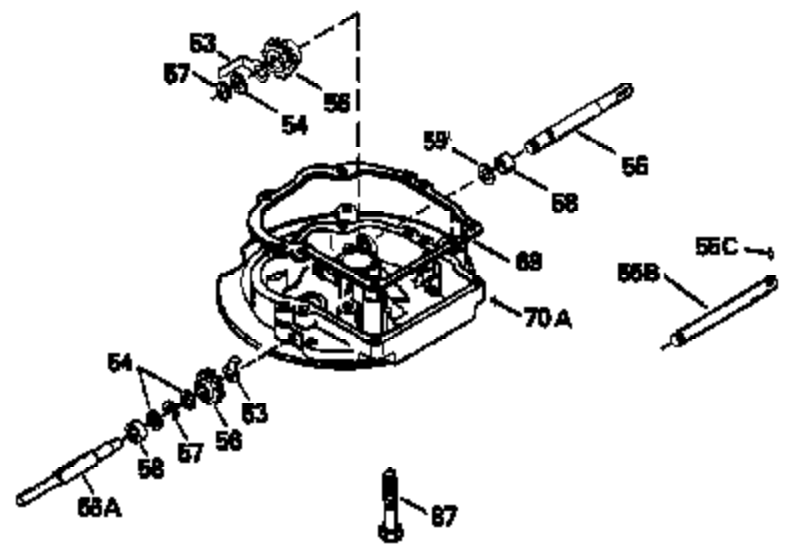

Ref #	Part Number	Qty	Description
390B	590621		Rewind Starter (Refer to Division 5, Section C, page 34 or Fiche 8, Grid G-9 for breakdown)
400	33238C		* Gasket Set (Incl. items marked *)
420	730225		SAE 30, 4-Cycle Engine Oil (Quart)

ILLUSTRATION SHOWS TYPICAL PARTS ONLY. ORDER BY PART NUMBER. PARTS NOT LISTED ARE SUPPLIED BY OEM.

Ref #	Part Number	Qty	Description
118	730194		Rope Guide Kit (Use as required with 34476 fuel tank)
237	32971		Adapter, Air cleaner
238	650709		Screw, 10-32 x 7/16"
243A	650899		Screw, 10-32 x 2-3/32"
245C	35500		Air Cleaner Filter
246C	35705		Filter, Pre-Air (Optional)
247B	35505		Clamp, Air cleaner tube
248	35504		Tube, Air cleaner
250C	35503		Cover, Air cleaner
260B	35497		Housing, Blower
262	650831		Screw, 1/4-20 x 15/32"
263	35502		Ring, Shroud
287A	650735		Screw, 10-24 x 3/8" (Use as required)
287A			Pop Rivet, (3/16" Dia.)(Purchase locally)
287B	650884		Screw, 8-32 x 1/2"
299	650900		Clip, "U" Type Nut, 10-32
300C	35501A		Shroud & Tank Ass'y. (Incl. 299 & 301 A)
301A	35355		Fuel Cap
327	35932		Plug, Starter
347	650898		Screw, 10-32 x 27/32"
390B	590621		Rewind Starter (Refer to Division 5, Section C, page 34 or Fiche 8, Grid G-9 for breakdown)

Ref #	Part Number	Qty	Description
19	31361		Spring, Extension
69	35261		* Gasket, Mounting flange
182	6201		Screw, 1/4-28 x 7/8"
185	31384A		Pipe, Intake (Incl. 224)
186	34337		Link, Governor spring
209	30200		Screw, 10-24 x 9/16"
223	650451		Screw, 1/4-20 x 1"
237	32971		Adapter, Air cleaner
238	650709		Screw, 10-32 x 7/16"
239A	35815		* Gasket, Air cleaner
246B	35435		Filter, Pre-Air (Use as required)