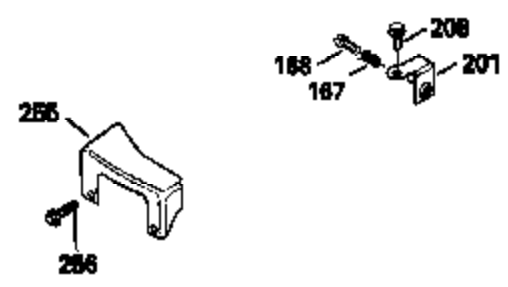

Ref #	Part Number	Qty	Description
19	31361		Spring, Extension
69	35261		* Gasket, Mounting flange
182	6201		Screw, 1/4-28 x 7/8"
185	31384A		Pipe, Intake (Incl. 224)
186	34337		Link, Governor spring
209	30200		Screw, 10-24 x 9/16"
223	650451		Screw, 1/4-20 x 1"
237	32971		Adapter, Air cleaner
238	650709		Screw, 10-32 x 7/16"
239A	35815		* Gasket, Air cleaner
246B	35435		Filter, Pre-Air (Use as required)