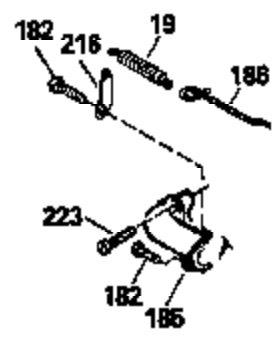

Ref #	Part Number	Qty	Description
19	31361		Spring, Extension
69	35261		* Gasket, Mounting flange
182	6201		Screw, 1/4-28 x 7/8"
185	31384A		Pipe, Intake (Incl. 224)
186	34337		Link, Governor spring
209	30200		Screw, 10-24 x 9/16"
223	650451		Screw, 1/4-20 x 1"
237	32971		Adapter, Air cleaner
238	650709		Screw, 10-32 x 7/16"
239A	35815		* Gasket, Air cleaner
246B	35435		Filter, Pre-Air (Use as required)