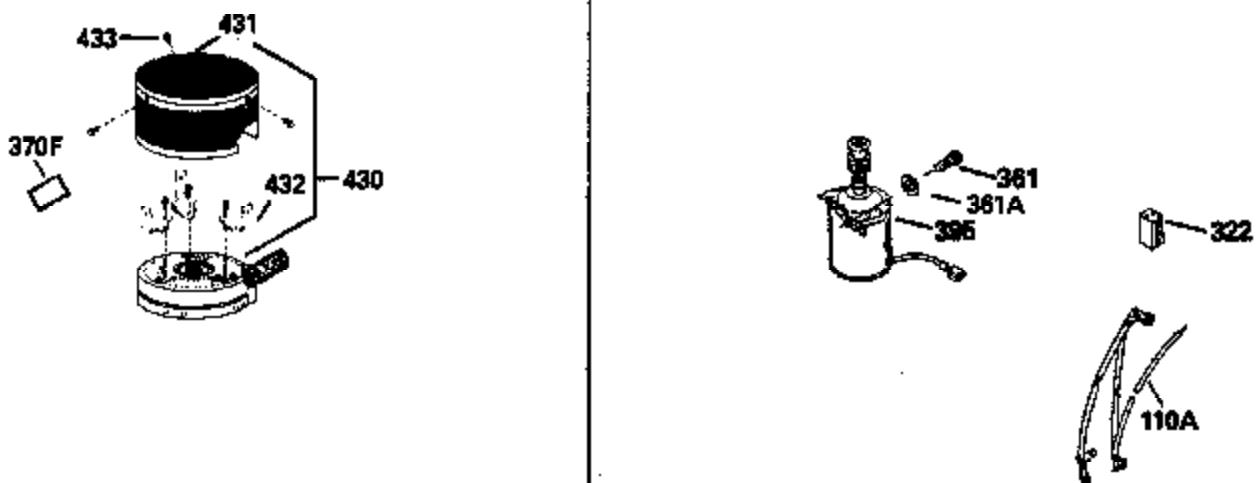

Ref #	Part Number	Qty	Description
189	650839		Screw, 1/4-20 x 3/8"
190	35831		Lever, Brake
191	35039A		Bracket Assy., S.E. Brake (Incl. 195)
194	32309		Ring, Retaining
195	610973		Terminal Assy.
274	26754A		* Gasket, Exhaust (Use as required)
275A	35603		Muffler (Incl. 277)
276	33753		Plate, Lock
277	650795		Screw, 1/4-20 x 2-1/4"
277A	30063		Screw, 1/4-20 x 1/2" (Use as required)
370F	34387		Decal, Instruction (Optional)
415	730162		Muffler Adap.Kit(Incl.274,277A)(Use a s req.)
430	730574		Debris Screen Kit (Incl. 370F,431-433)(Opt.)
431	35596		Screen, Debris (Optional)
432	35597		Bracket, Debris screen (Optional)
433	650910		Screw, 8-32 x 1/4" (Optional)