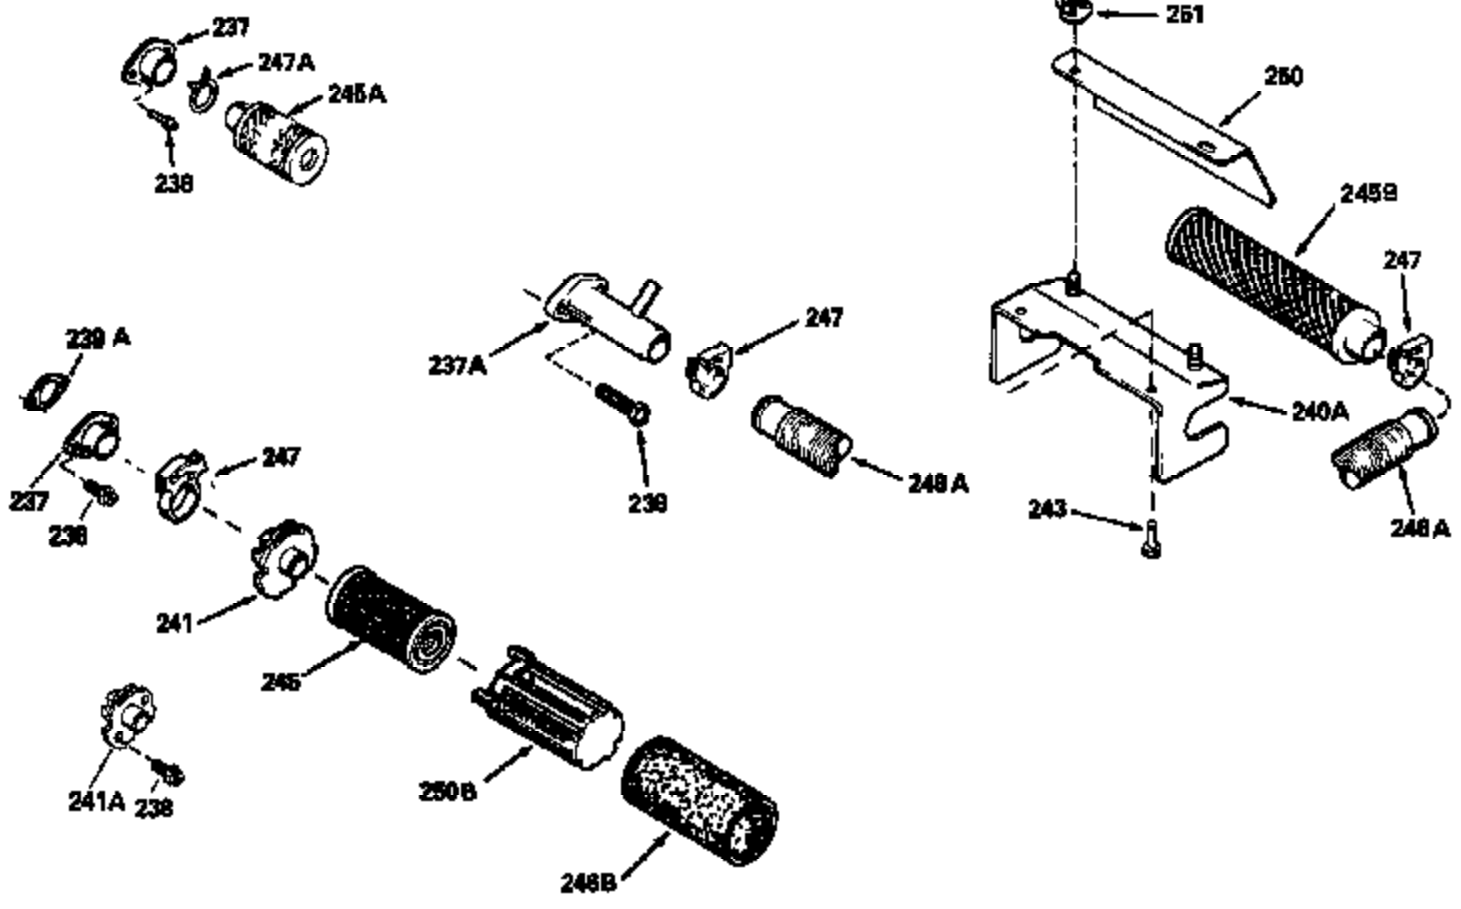

Ref #	Part Number	Qty	Description
390B	590621		Rewind Starter (Refer to Division 5, Section C, page 34 or Fiche 8, Grid G-9 for breakdown)
400	33238C		* Gasket Set (Incl. items marked *)
420	730225		SAE 30, 4-Cycle Engine Oil (Quart)

ILLUSTRATION SHOWS TYPICAL PARTS ONLY. ORDER BY PART NUMBER. PARTS NOT LISTED ARE SUPPLIED BY OEM.

Ref #	Part Number	Qty	Description
118	730194		Rope Guide Kit (Use as required with 34476 fuel tank)
237	32971		Adapter, Air cleaner
238	650709		Screw, 10-32 x 7/16"
243A	650899		Screw, 10-32 x 2-3/32"
245C	35500		Air Cleaner Filter
246C	35705		Filter, Pre-Air (Optional)
247B	35505		Clamp, Air cleaner tube
248	35504		Tube, Air cleaner
250C	35503		Cover, Air cleaner
260B	35497		Housing, Blower
262	650831		Screw, 1/4-20 x 15/32"
263	35502		Ring, Shroud
287A	650735		Screw, 10-24 x 3/8" (Use as required)
287A			Pop Rivet, (3/16" Dia.)(Purchase locally)
287B	650884		Screw, 8-32 x 1/2"
299	650900		Clip, "U" Type Nut, 10-32
300C	35501A		Shroud & Tank Ass'y. (Incl. 299 & 301 A)
301A	35355		Fuel Cap
327	35932		Plug, Starter
347	650898		Screw, 10-32 x 27/32"
390B	590621		Rewind Starter (Refer to Division 5, Section C, page 34 or Fiche 8, Grid G-9 for breakdown)

Ref #	Part Number	Qty	Description
19	31361		Spring, Extension
69	35261		* Gasket, Mounting flange
182	6201		Screw, 1/4-28 x 7/8"
185	31384A		Pipe, Intake (Incl. 224)
186	34337		Link, Governor spring
209	30200		Screw, 10-24 x 9/16"
223	650451		Screw, 1/4-20 x 1"
237	32971		Adapter, Air cleaner
238	650709		Screw, 10-32 x 7/16"
239A	35815		* Gasket, Air cleaner
246B	35435		Filter, Pre-Air (Use as required)