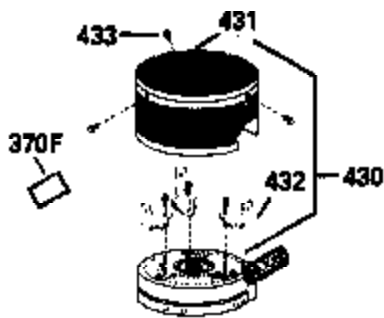

Ref #	Part Number	Qty	Description
189	650839		Screw, 1/4-20 x 3/8"
190	35831		Lever, Brake
191	35015B		Bracket Assy., S.E. Brake (Incl. 195)
194	32309		Ring, Retaining
195	610973		Terminal Assy.
274	26754A		* Gasket, Exhaust (Use as required)
275A	34613		Muffler
276	33753		Plate, Lock
277	650795		Screw, 1/4-20 x 2-1/4"
277A	30063		Screw, 1/4-20 x 1/2" (Use as required)
370F	34387		Decal, Instruction (Optional)
415	730162		Muffler Adap.Kit(Incl.274,277A)(Use a s req.)
430	730574		Debris Screen Kit (Incl. 370F,431-433)(Opt.)
431	35596		Screen, Debris (Optional)
432	35597		Bracket, Debris screen (Optional)
433	650910		Screw, 8-32 x 1/4" (Optional)