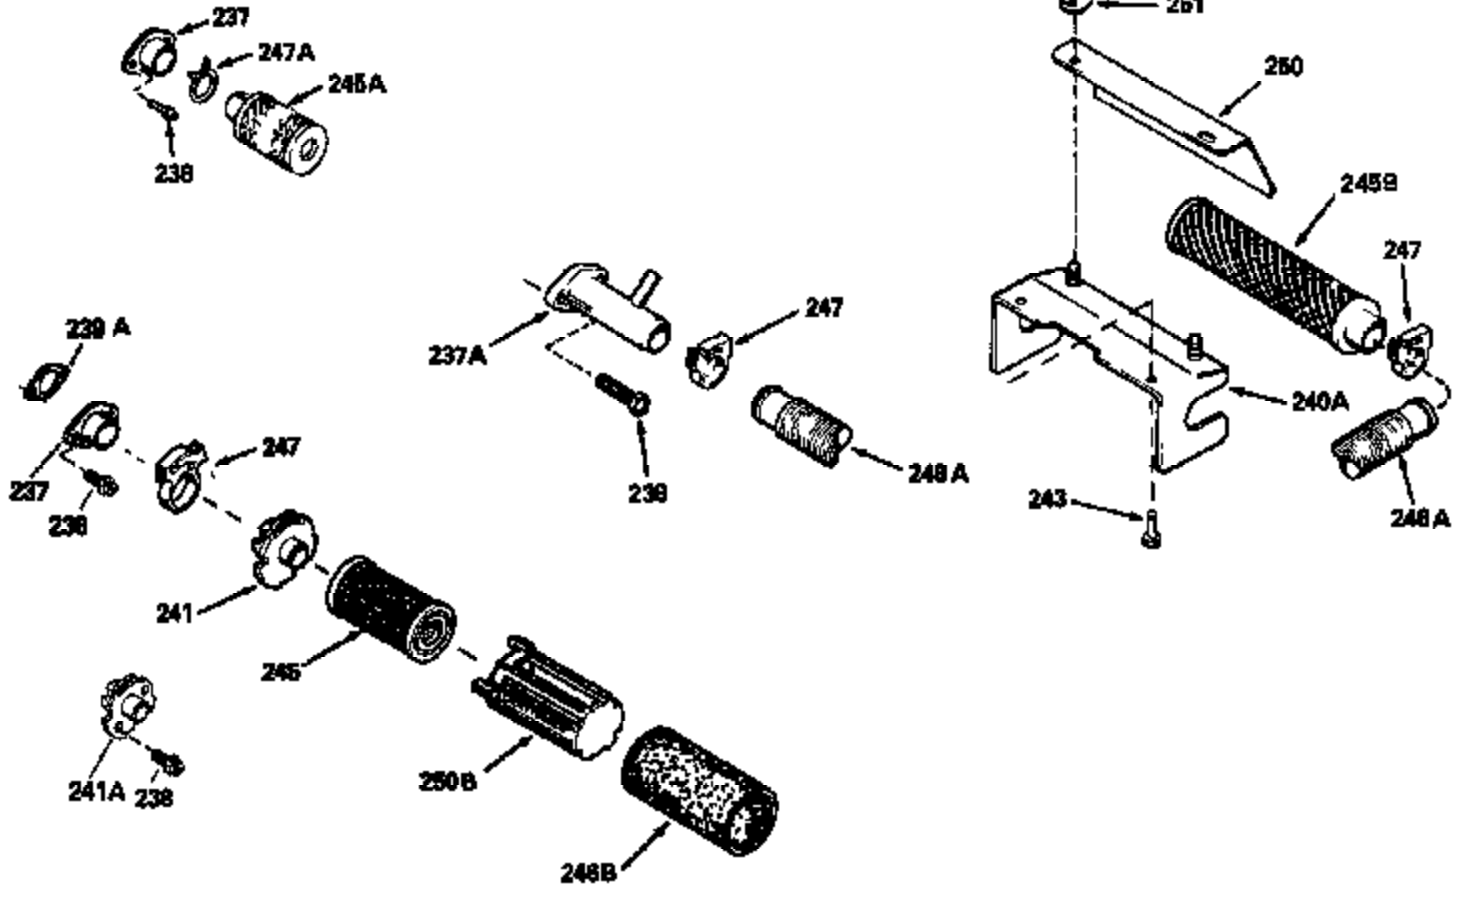

Ref #	Part Number	Qty	Description
189	650839		Screw, 1/4-20 x 3/8"
190	35831		Lever, Brake
191	35015B		Bracket Assy., S.E. Brake (Incl. 195)
194	32309		Ring, Retaining
195	610973		Terminal Assy.
274	26754A		* Gasket, Exhaust (Use as required)
275A	34613		Muffler
276	33753		Plate, Lock
277	650795		Screw, 1/4-20 x 2-1/4"
277A	30063		Screw, 1/4-20 x 1/2" (Use as required)
370F	34387		Decal, Instruction (Optional)
415	730162		Muffler Adap.Kit(Incl.274,277A)(Use a s req.)
430	730574		Debris Screen Kit (Incl. 370F,431-433)(Opt.)
431	35596		Screen, Debris (Optional)
432	35597		Bracket, Debris screen (Optional)
433	650910		Screw, 8-32 x 1/4" (Optional)