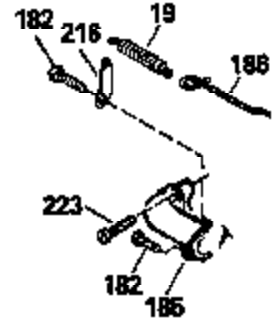

Ref #	Part Number	Qty	Description
189	650839		Screw, 1/4-20 x 3/8"
190	35831		Lever, Brake
191	35015B		Bracket Assy., S.E. Brake (Incl. 195)
194	32309		Ring, Retaining
195	610973		Terminal Assy.
274	26754A		* Gasket, Exhaust (Use as required)
275A	34613		Muffler
276	33753		Plate, Lock
277	650795		Screw, 1/4-20 x 2-1/4"
277A	30063		Screw, 1/4-20 x 1/2" (Use as required)
370F	34387		Decal, Instruction (Optional)
415	730162		Muffler Adap.Kit(Incl.274,277A)(Use a s req.)
430	730574		Debris Screen Kit (Incl. 370F,431-433)(Opt.)
431	35596		Screen, Debris (Optional)
432	35597		Bracket, Debris screen (Optional)
433	650910		Screw, 8-32 x 1/4" (Optional)