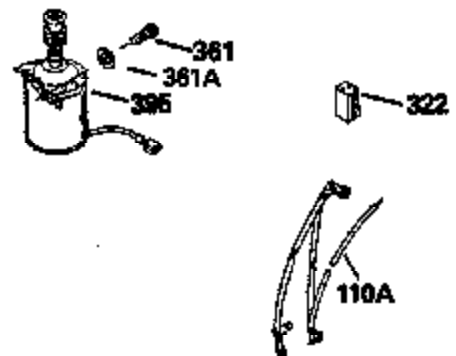

Ref #	Part Number	Qty	Description
189	650839		Screw, 1/4-20 x 3/8"
190	35831		Lever, Brake
191	35015B		Bracket Assy., S.E. Brake (Incl. 195)
194	32309		Ring, Retaining
195	610973		Terminal Assy.
274	26754A		* Gasket, Exhaust (Use as required)
275A	34613		Muffler
276	33753		Plate, Lock
277	650795		Screw, 1/4-20 x 2-1/4"
277A	30063		Screw, 1/4-20 x 1/2" (Use as required)
370F	34387		Decal, Instruction (Optional)
415	730162		Muffler Adap.Kit(Incl.274,277A)(Use a s req.)
430	730574		Debris Screen Kit (Incl. 370F,431-433)(Opt.)
431	35596		Screen, Debris (Optional)
432	35597		Bracket, Debris screen (Optional)
433	650910		Screw, 8-32 x 1/4" (Optional)