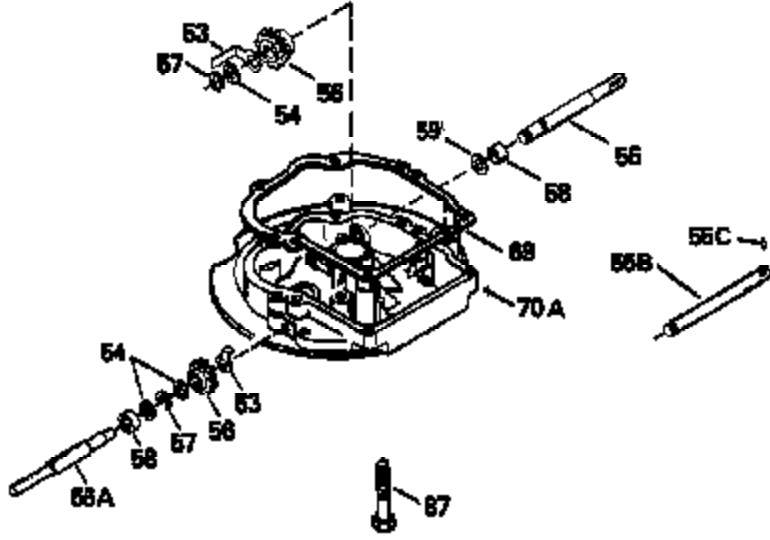

Ref #	Part Number	Qty	Description
189	650839		Screw, 1/4-20 x 3/8"
190	35831		Lever, Brake
191	35015B		Bracket Assy., S.E. Brake (Incl. 195)
194	32309		Ring, Retaining
195	610973		Terminal Assy.
274	26754A		* Gasket, Exhaust (Use as required)
275A	34613		Muffler
276	33753		Plate, Lock
277	650795		Screw, 1/4-20 x 2-1/4"
277A	30063		Screw, 1/4-20 x 1/2" (Use as required)
370F	34387		Decal, Instruction (Optional)
415	730162		Muffler Adap.Kit(Incl.274,277A)(Use a s req.)
430	730574		Debris Screen Kit (Incl. 370F,431-433)(Opt.)
431	35596		Screen, Debris (Optional)
432	35597		Bracket, Debris screen (Optional)
433	650910		Screw, 8-32 x 1/4" (Optional)