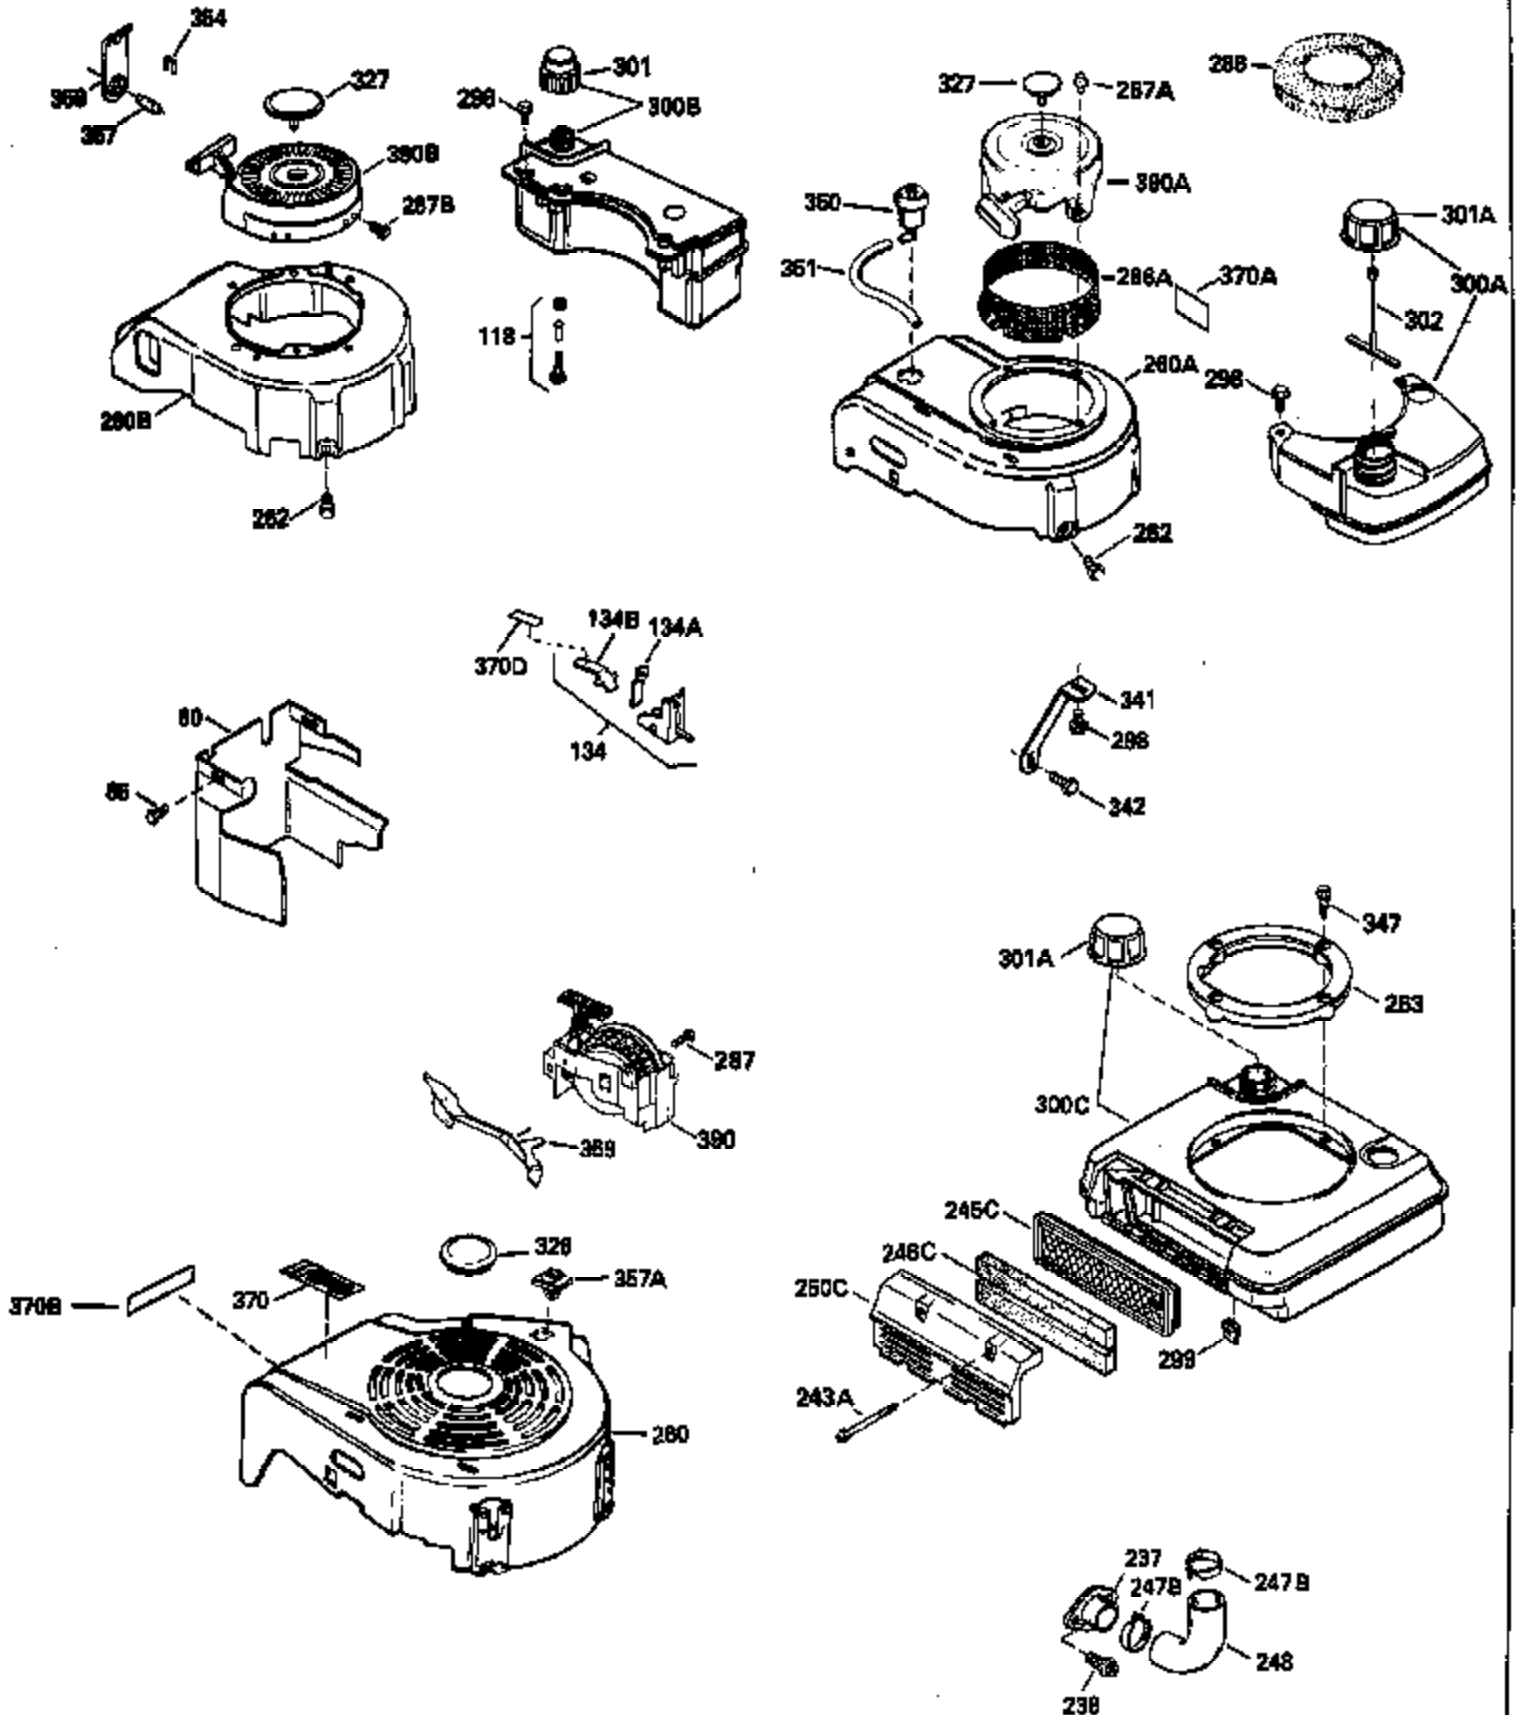

ILLUSTRATION SHOWS TYPICAL PARTS ONLY. ORDER BY PART NUMBER. PARTS NOT LISTED ARE SUPPLIED BY OEM.

Ref #	Part Number	Qty	Description
118	730194		Rope Guide Kit (Use as required with 34476 fuel tank)
237	32971		Adapter, Air cleaner
238	650709		Screw, 10-32 x 7/16"
243A	650899		Screw, 10-32 x 2-3/32"
245C	35500		Air Cleaner Filter
246C	35705		Filter, Pre-Air (Optional)
247B	35505		Clamp, Air cleaner tube
248	35504		Tube, Air cleaner
250C	35503		Cover, Air cleaner
260B	35497		Housing, Blower
262	650831		Screw, 1/4-20 x 15/32"
263	35502		Ring, Shroud
287A	650735		Screw, 10-24 x 3/8" (Use as required)
287A			Pop Rivet, (3/16" Dia.)(Purchase locally)
287B	650884		Screw, 8-32 x 1/2"
299	650900		Clip, "U" Type Nut, 10-32
300C	35501A		Shroud & Tank Ass'y. (Incl. 299 & 301 A)
301A	35355		Fuel Cap
327	35932		Plug, Starter
347	650898		Screw, 10-32 x 27/32"
390B	590621		Rewind Starter (Refer to Division 5, Section C, page 34 or Fiche 8, Grid G-9 for breakdown)