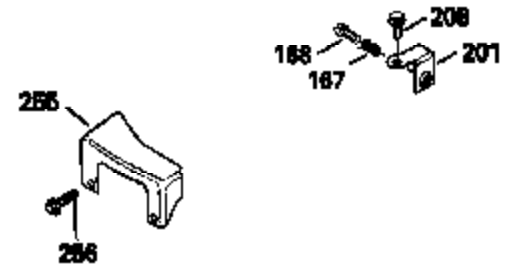

Ref #	Part Number	Qty	Description
189	650839		Screw, 1/4-20 x 3/8"
190	35831		Lever, Brake
191	35015B		Bracket Assy., S.E. Brake (Incl. 195)
194	32309		Ring, Retaining
195	610973		Terminal Assy.
274	26754A		* Gasket, Exhaust (Use as required)
275A	34613		Muffler
276	33753		Plate, Lock
277	650795		Screw, 1/4-20 x 2-1/4"
277A	30063		Screw, 1/4-20 x 1/2" (Use as required)
370F	34387		Decal, Instruction (Optional)
415	730162		Muffler Adap.Kit(Incl.274,277A)(Use a s req.)
430	730574		Debris Screen Kit (Incl. 370F,431-433)(Opt.)
431	35596		Screen, Debris (Optional)
432	35597		Bracket, Debris screen (Optional)
433	650910		Screw, 8-32 x 1/4" (Optional)