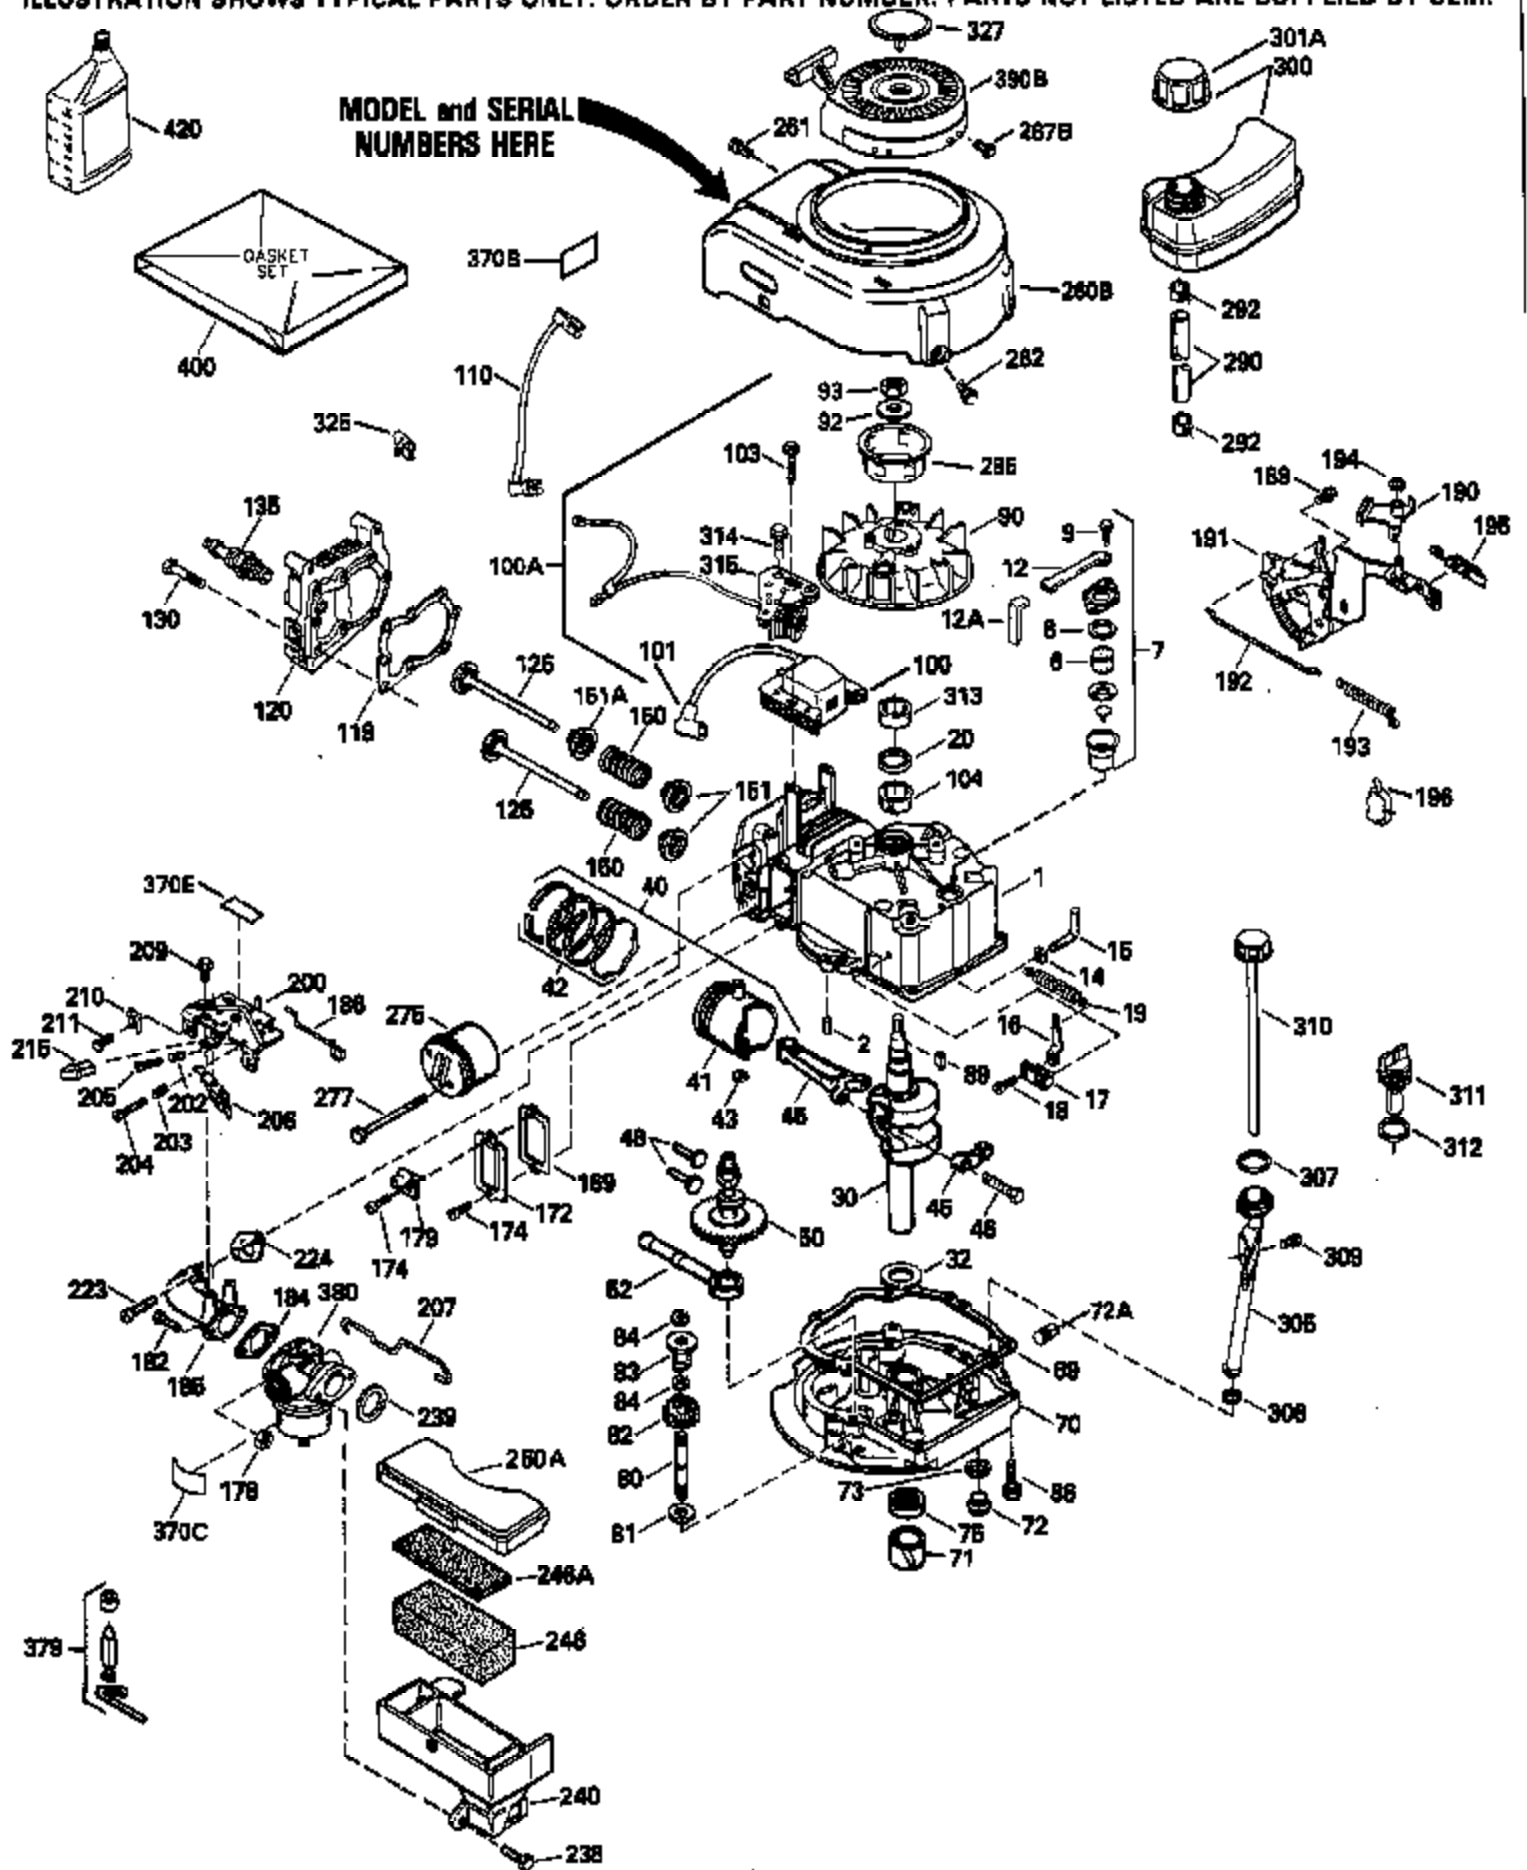

ILLUSTRATION SHOWS TYPICAL PARTS ONLY. ORDER BY PART NUMBER. PARTS NOT LISTED ARE SUPPLIED BY OEM.

Ref #	Part Number	Qty	Description
1	34975		Cylinder Ass'y. (Incl. 2, 8, 9 & 20) (2-1/2")
2	26727		Pin, Dowel
6	33734		Element, Breather
7	34214A		Breather Ass'y. (Incl. 6, 8, 9, 12 & 12A)
8	33735		* Gasket, Breather
9	30200		Screw, 10-24 x 9/16"
12	35496		Tube, Breather
14	28277		Washer
15	31513		Rod, Governor
16	31383A		Lever, Governor
17	31335		Clamp, Governor lever
18	650548		Screw, 8-32 x 5/16"
19	31361		Spring, Extension
20	32600		Seal, Oil
30	34769A		Crankshaft Ass'y.
40	34514		Piston, Pin & Ring Set (Std.) (2-1/2" Bore)
40	34515		Piston, Pin & Ring Set (.010" OS)
40	34516		Piston, Pin & Ring Set (.020" OS)
41	32538B		Piston & Pin Ass'y. (Incl. 43)(Std.)(2-1/2")
41	32548B		Piston & Pin Ass'y. (Incl. 43) (.010" OS)
41	32549B		Piston & Pin Ass'y. (Incl. 43) (.020" OS)
42	28986		Ring Set (Std.) (2-1/2" Bore)
42	28987		Ring Set (.010" OS)
42	28988		Ring Set (.020" OS)
43	20381		Ring, Piston pin retaining
45	30963B		Rod Assy., Connecting (Incl. 46)
46	32610A		Bolt, Connecting rod
48	27241		Lifter, Valve
50	33533		Camshaft (MCR)
52	29914		Oil Pump Assy.
69	35261		* Gasket, Mounting flange
72A	28534		Plug, Pipe
72	30572		Plug, Oil drain (Incl. 73)
73	28833		* Drain Plug Gasket (Not req. W/plastic plug)
75	26208		Seal, Oil
80	30574		Shaft, Governor
81	30590A		Washer, Flat
82	30591		Gear Assy., Governor (Incl. 81)
83	30588A		Spool, Governor
84	29193		Ring, Retaining
86	650488		Screw, 1/4-20 x 1-1/4"
89	611004		Flywheel Key
90	611112		Flywheel
92	650815		Washer, Belleville
93	650816		Nut, Flywheel
100	730207		Magneto-to-Solid State Conversion Kit (Includes solid state module, solid state flywheel key, and instructions.)(Use as required on external ignition engines only.)
100	34443A		Solid State Assy.
103	650814		Screw, Torx T-15, 10-24 x 1"
110	34961		Ground Wire
119	29953C		* Gasket, Cylinder head
120	34335		Head, Cylinder
125	29313C		Exhaust Valve (Std.) (Incl. 151)
125	29315C		Exhaust Valve (1/32" OS) (Incl. 151)
126	29314B		Intake Valve (Std.) (Incl. 151)
126	29315C		Intake Valve (1/32" OS) (Incl. 151)