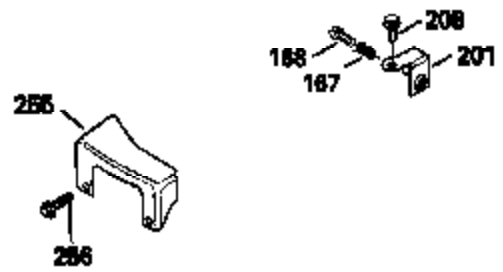

Ref #	Part Number	Qty	Description
390B	590621		Rewind Starter (Refer to Division 5, Section C, page 34 or Fiche 8, Grid G-9 for breakdown)
400	33238C		* Gasket Set (Incl. items marked *)
420	730225		SAE 30, 4-Cycle Engine Oil (Quart)

ILLUSTRATION SHOWS TYPICAL PARTS ONLY. ORDER BY PART NUMBER. PARTS NOT LISTED ARE SUPPLIED BY OEM.

Ref #	Part Number	Qty	Description
118	730194		Rope Guide Kit (Use as required with 34476 fuel tank)
237	32971		Adapter, Air cleaner
238	650709		Screw, 10-32 x 7/16"
243A	650899		Screw, 10-32 x 2-3/32"
245C	35500		Air Cleaner Filter
246C	35705		Filter, Pre-Air (Optional)
247B	35505		Clamp, Air cleaner tube
248	35504		Tube, Air cleaner
250C	35503		Cover, Air cleaner
260B	35497		Housing, Blower
262	650831		Screw, 1/4-20 x 15/32"
263	35502		Ring, Shroud
287A	650735		Screw, 10-24 x 3/8" (Use as required)
287A			Pop Rivet, (3/16" Dia.)(Purchase locally)
287B	650884		Screw, 8-32 x 1/2"
299	650900		Clip, "U" Type Nut, 10-32
300C	35501A		Shroud & Tank Ass'y. (Incl. 299 & 301 A)
301A	35355		Fuel Cap
327	35932		Plug, Starter
347	650898		Screw, 10-32 x 27/32"
390B	590621		Rewind Starter (Refer to Division 5, Section C, page 34 or Fiche 8, Grid G-9 for breakdown)

Ref #	Part Number	Qty	Description
	19 31361		Spring, Extension
	53 31745		Tang, Washer
	54 31747		Washer, Flat
	55A 35152		Shaft, P.T.O.
	56 33401		Right Hand Worm Gear
	57 33537		Ring, Retaining
	58 31744		Seal, Oil
	69 35261		* Gasket, Mounting flange
	70A 33535B		Flange Ass'y. (Incl.58, 72, 72A, 73, 75 & 80)
	87 650492		Screw, 1/4-20 x 2-1/4"
	182 6201		Screw, 1/4-28 x 7/8"
	185 31384A		Pipe, Intake (Incl. 224)
	186 34337		Link, Governor spring
	209 30200		Screw, 10-24 x 9/16"
	223 650451		Screw, 1/4-20 x 1"
	237 32971		Adapter, Air cleaner
	238 650709		Screw, 10-32 x 7/16"
	239A 35815		* Gasket, Air cleaner
	246B 35435		Filter, Pre-Air (Use as required)