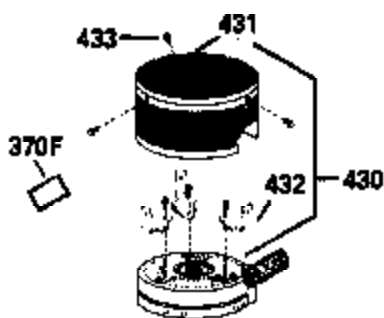

Ref #	Part Number	Qty	Description
189	650839		Screw, 1/4-20 x 3/8"
190	35831		Lever, Brake
191	35041A		Bracket Assy., S.E. Brake (Incl. 195)
194	32309		Ring, Retaining
195	610973		Terminal Assy.
210	27793		Clip, Conduit
211	28942		Screw, 10-32 x 3/8"
274	26754A		* Gasket, Exhaust (Use as required)
275A	391019		Muffler
276	33753		Plate, Lock
277	650795		Screw, 1/4-20 x 2-1/4"
277A	30063		Screw, 1/4-20 x 1/2" (Use as required)
370F	34387		Decal, Instruction (Optional)
415	730162		Muffler Adap.Kit(Incl.274,277A)(Use a s req.)
430	730574		Debris Screen Kit (Incl. 370F,431-433)(Opt.)
431	35596		Screen, Debris (Optional)
432	35597		Bracket, Debris screen (Optional)
433	650910		Screw, 8-32 x 1/4" (Optional)