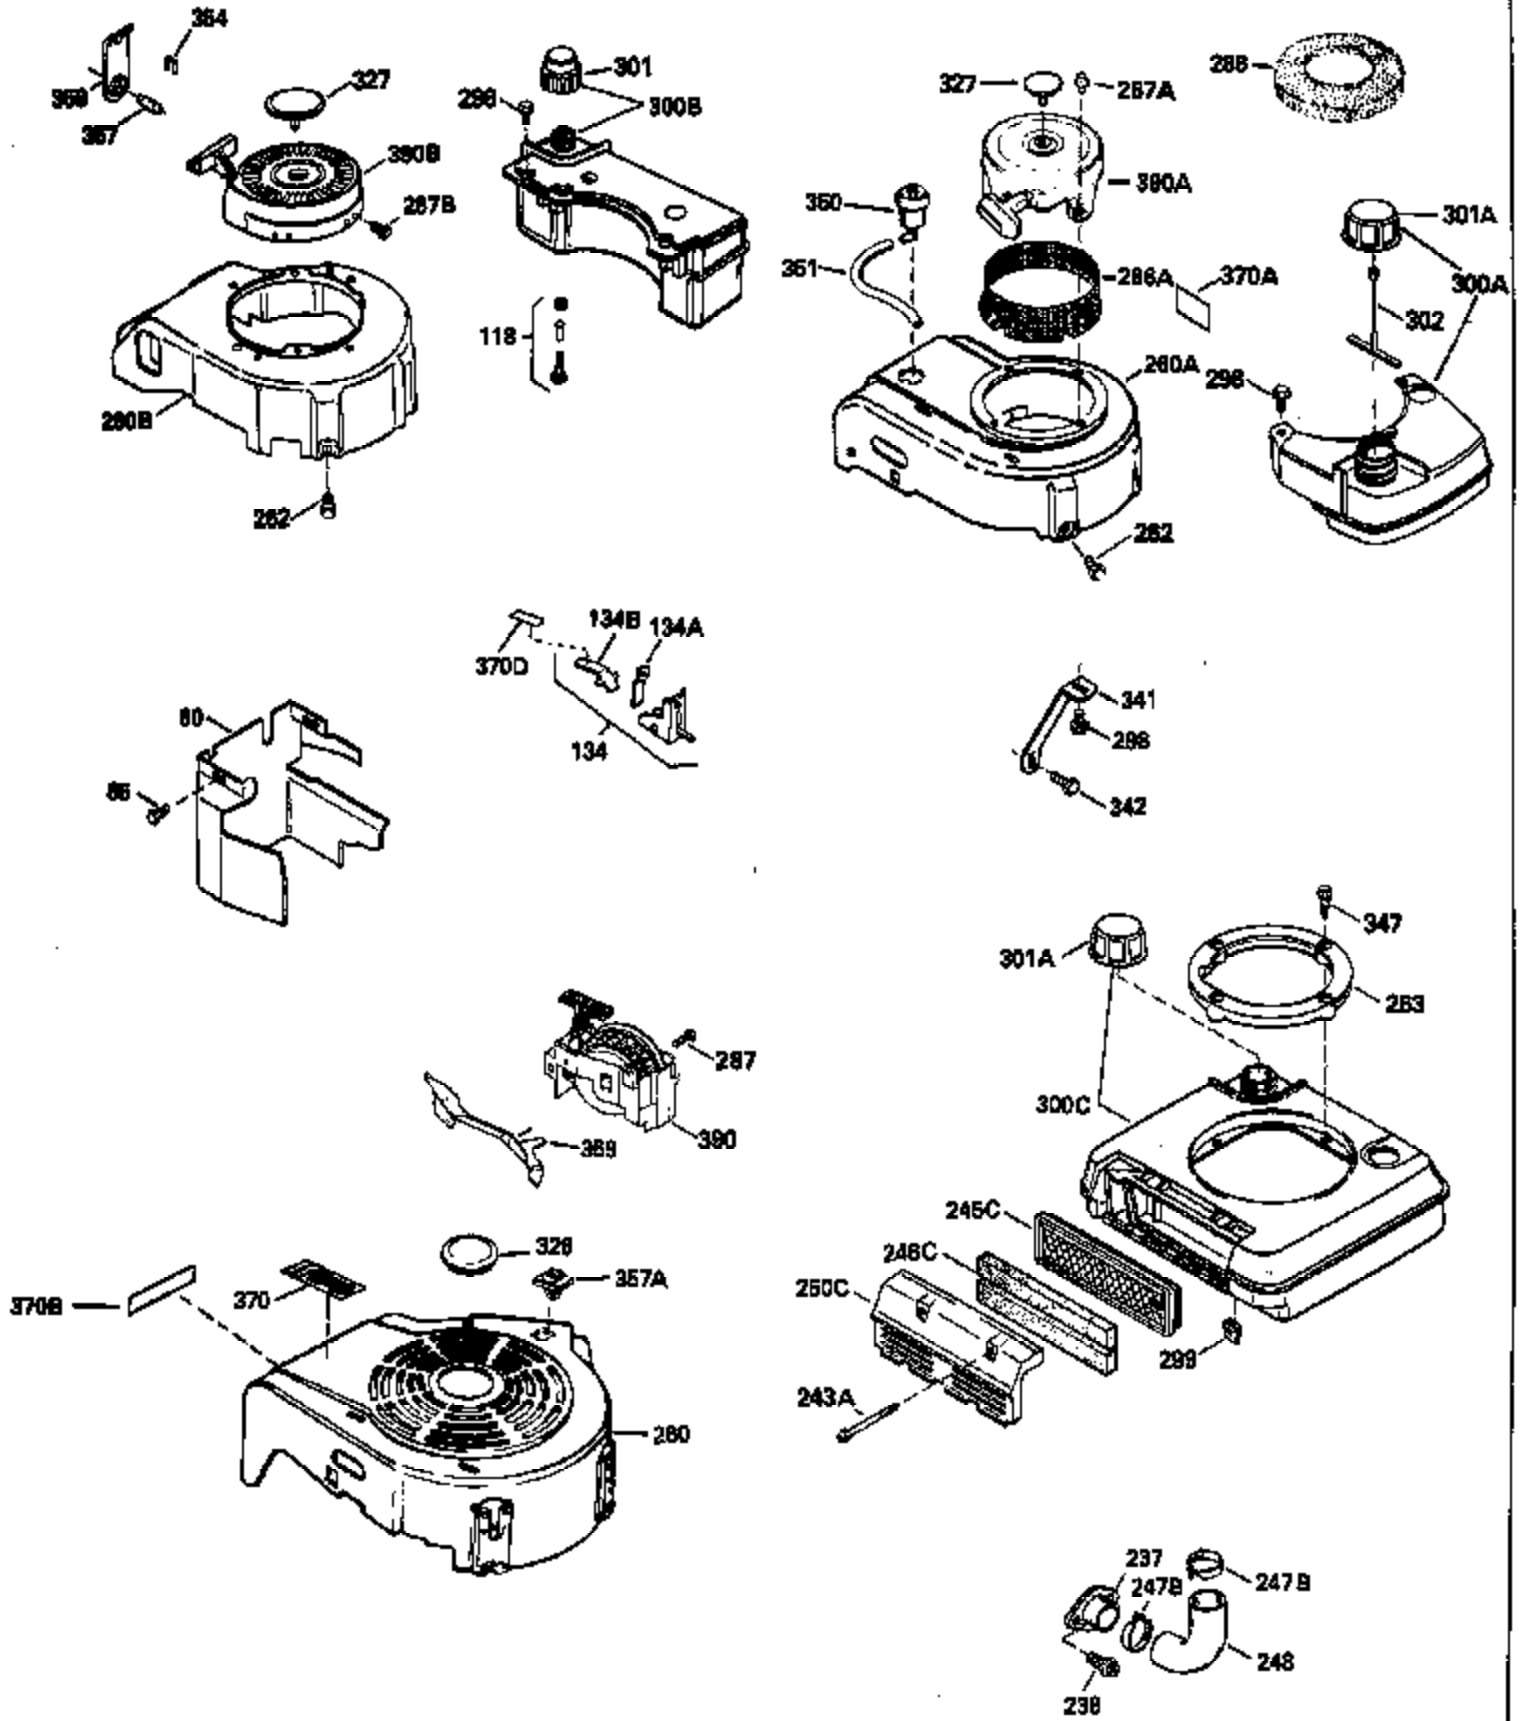

ILLUSTRATION SHOWS TYPICAL PARTS ONLY. ORDER BY PART NUMBER. PARTS NOT LISTED ARE SUPPLIED BY OEM.

Ref #	Part Number	Qty	Description
118	730194		Rope Guide Kit (Use as required with 34476 fuel tank)
237	32971		Adapter, Air cleaner
238	650709		Screw, 10-32 x 7/16"
243A	650899		Screw, 10-32 x 2-3/32"
245C	35500		Air Cleaner Filter
246C	35705		Filter, Pre-Air (Optional)
247B	35505		Clamp, Air cleaner tube
248	35504		Tube, Air cleaner
250C	35503		Cover, Air cleaner
260B	35497		Housing, Blower
262	650831		Screw, 1/4-20 x 15/32"
263	35502		Ring, Shroud
287A	650735		Screw, 10-24 x 3/8" (Use as required)
287A			Pop Rivet, (3/16" Dia.)(Purchase locally)
287B	650884		Screw, 8-32 x 1/2"
299	650900		Clip, "U" Type Nut, 10-32
300C	35501A		Shroud & Tank Ass'y. (Incl. 299 & 301 A)
301A	35355		Fuel Cap
327	35932		Plug, Starter
347	650898		Screw, 10-32 x 27/32"
390B	590621		Rewind Starter (Refer to Division 5, Section C, page 34 or Fiche 8, Grid G-9 for breakdown)