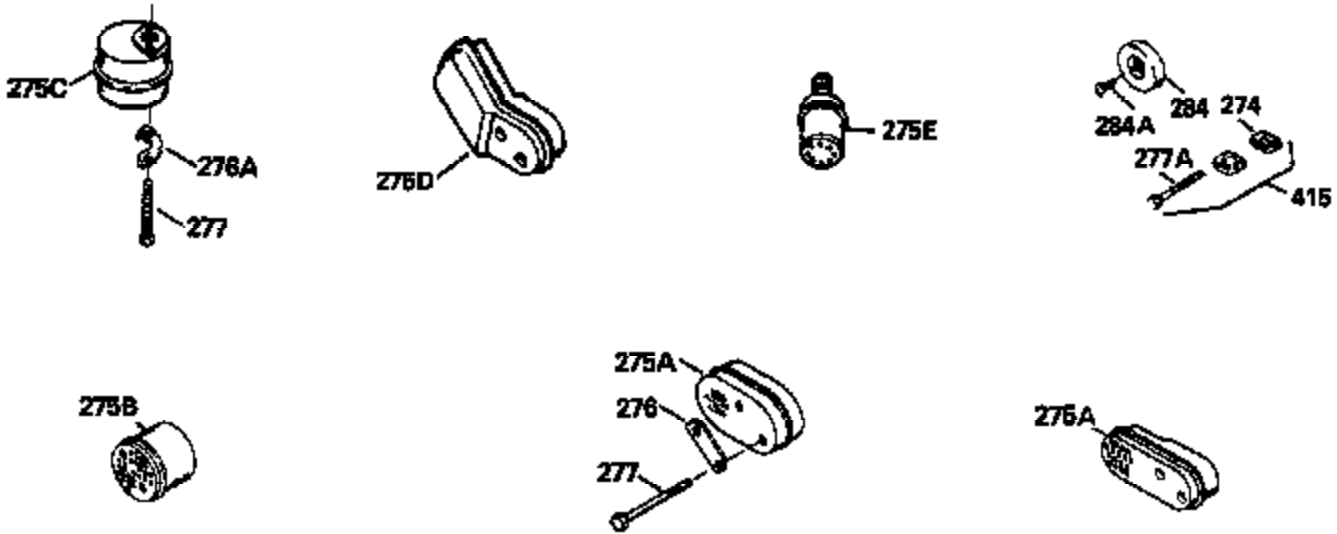

Ref #	Part Number	Qty	Description
189	650839		Screw, 1/4-20 x 3/8"
190	35831		Lever, Brake
191	35041A		Bracket Assy., S.E. Brake (Incl. 195)
194	32309		Ring, Retaining
195	610973		Terminal Assy.
210	27793		Clip, Conduit
211	28942		Screw, 10-32 x 3/8"
274	26754A		* Gasket, Exhaust (Use as required)
275A	391019		Muffler
276	33753		Plate, Lock
277	650795		Screw, 1/4-20 x 2-1/4"
277A	30063		Screw, 1/4-20 x 1/2" (Use as required)
370F	34387		Decal, Instruction (Optional)
415	730162		Muffler Adap.Kit(Incl.274,277A)(Use a s req.)
430	730574		Debris Screen Kit (Incl. 370F,431-433)(Opt.)
431	35596		Screen, Debris (Optional)
432	35597		Bracket, Debris screen (Optional)
433	650910		Screw, 8-32 x 1/4" (Optional)