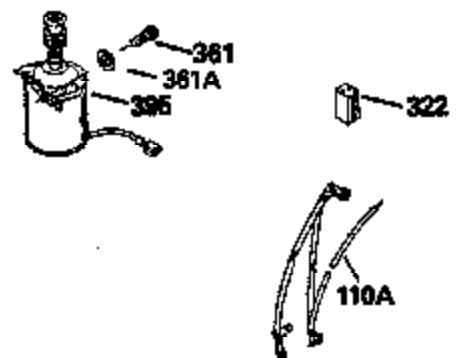

Ref #	Part Number	Qty	Description
189	650839		Screw, 1/4-20 x 3/8"
190	35831		Lever, Brake
191	35041A		Bracket Assy., S.E. Brake (Incl. 195)
194	32309		Ring, Retaining
195	610973		Terminal Assy.
210	27793		Clip, Conduit
211	28942		Screw, 10-32 x 3/8"
274	26754A		* Gasket, Exhaust (Use as required)
275A	391019		Muffler
276	33753		Plate, Lock
277	650795		Screw, 1/4-20 x 2-1/4"
277A	30063		Screw, 1/4-20 x 1/2" (Use as required)
370F	34387		Decal, Instruction (Optional)
415	730162		Muffler Adap.Kit(Incl.274,277A)(Use a s req.)
430	730574		Debris Screen Kit (Incl. 370F,431-433)(Opt.)
431	35596		Screen, Debris (Optional)
432	35597		Bracket, Debris screen (Optional)
433	650910		Screw, 8-32 x 1/4" (Optional)