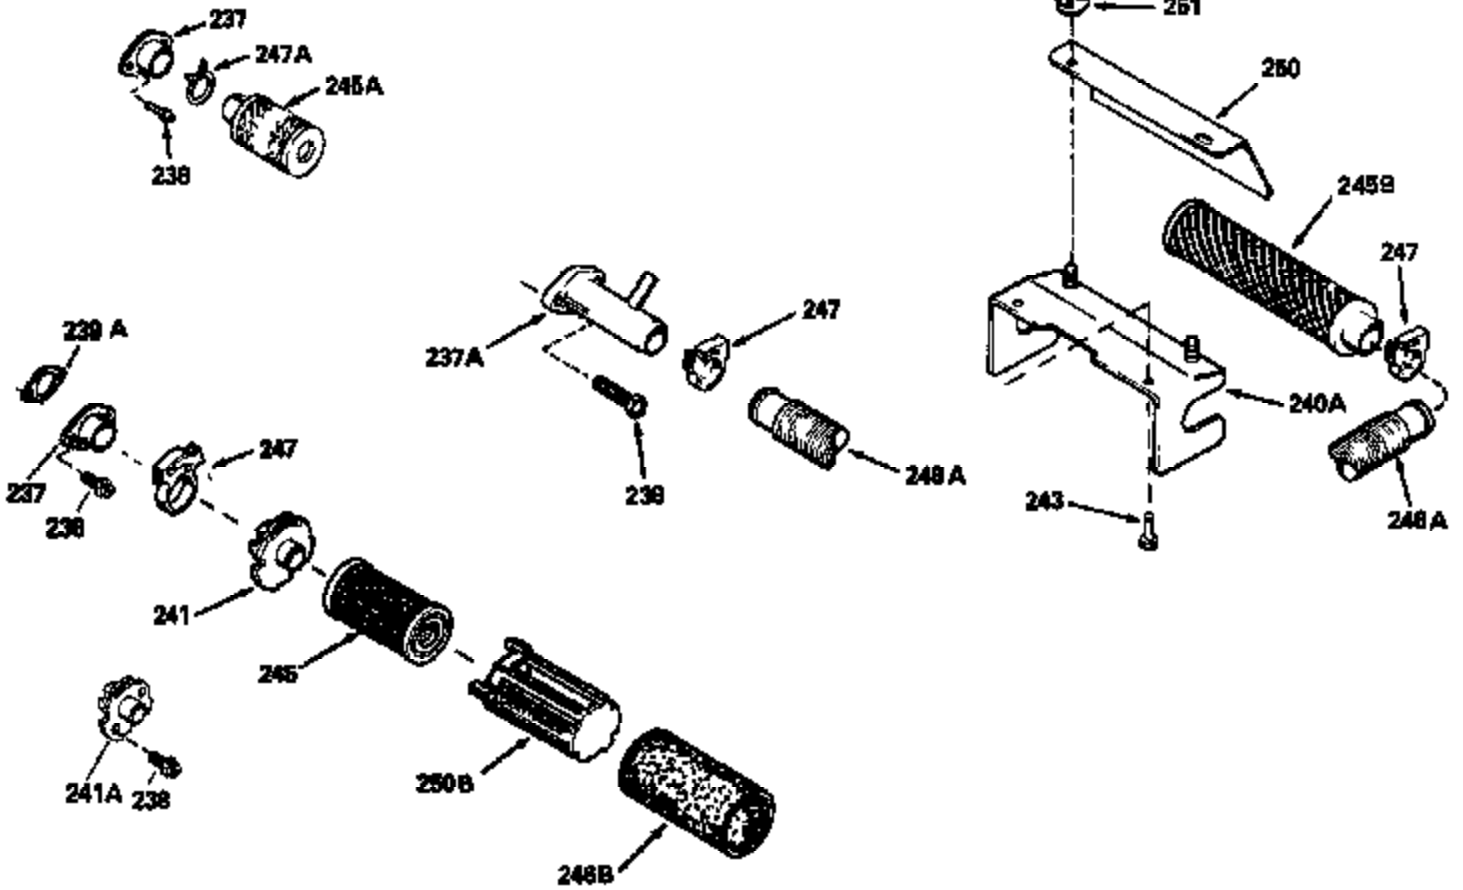

ILLUSTRATION SHOWS TYPICAL PARTS ONLY. ORDER BY PART NUMBER. PARTS NOT LISTED ARE SUPPLIED BY OEM.

Ref #	Part Number	Qty	Description
118	730194		Rope Guide Kit (Use as required with 34476 fuel tank)
237	32971		Adapter, Air cleaner
238	650709		Screw, 10-32 x 7/16"
243A	650899		Screw, 10-32 x 2-3/32"
245C	35500		Air Cleaner Filter
246C	35705		Filter, Pre-Air (Optional)
247B	35505		Clamp, Air cleaner tube
248	35504		Tube, Air cleaner
250C	35503		Cover, Air cleaner
260B	35497		Housing, Blower
262	650831		Screw, 1/4-20 x 15/32"
263	35502		Ring, Shroud
287A	650735		Screw, 10-24 x 3/8" (Use as required)
287A			Pop Rivet, (3/16" Dia.)(Purchase locally)
287B	650884		Screw, 8-32 x 1/2"
299	650900		Clip, "U" Type Nut, 10-32
300C	35501A		Shroud & Tank Ass'y. (Incl. 299 & 301 A)
301A	35355		Fuel Cap
327	35932		Plug, Starter
347	650898		Screw, 10-32 x 27/32"
390B	590621		Rewind Starter (Refer to Division 5, Section C, page 34 or Fiche 8, Grid G-9 for breakdown)

Ref #	Part Number	Qty	Description
	19 31361		Spring, Extension
	53 31745		Tang, Washer
	54 31747		Washer, Flat
	55A 35152		Shaft, P.T.O.
	56 33401		Right Hand Worm Gear
	57 33537		Ring, Retaining
	58 31744		Seal, Oil
	69 35261		* Gasket, Mounting flange
	70A 33535B		Flange Ass'y. (Incl.58, 72, 72A, 73, 75 & 80)
	87 650492		Screw, 1/4-20 x 2-1/4"
	182 6201		Screw, 1/4-28 x 7/8"
	185 31384A		Pipe, Intake (Incl. 224)
	186 34337		Link, Governor spring
	209 30200		Screw, 10-24 x 9/16"
	223 650451		Screw, 1/4-20 x 1"
	237 32971		Adapter, Air cleaner
	238 650709		Screw, 10-32 x 7/16"
	239A 35815		* Gasket, Air cleaner
	246B 35435		Filter, Pre-Air (Use as required)