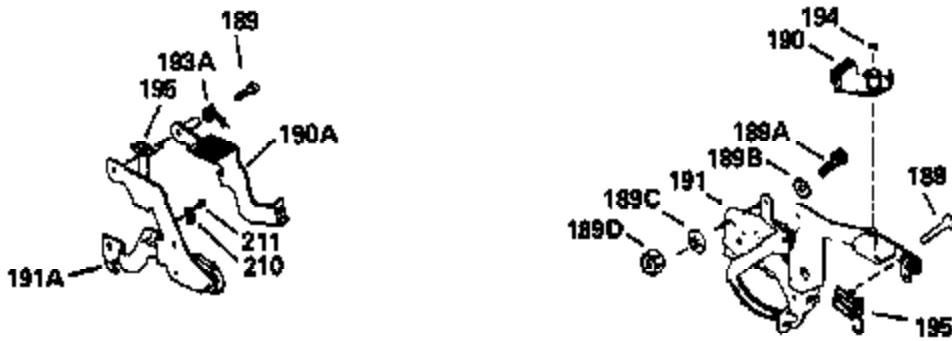

Ref #	Part Number	Qty	Description
189	650839		Screw, 1/4-20 x 3/8"
190	35831		Lever, Brake
191	35041A		Bracket Assy., S.E. Brake (Incl. 195)
194	32309		Ring, Retaining
195	610973		Terminal Assy.
210	27793		Clip, Conduit
211	28942		Screw, 10-32 x 3/8"
274	26754A		* Gasket, Exhaust (Use as required)
275A	391019		Muffler
276	33753		Plate, Lock
277	650795		Screw, 1/4-20 x 2-1/4"
277A	30063		Screw, 1/4-20 x 1/2" (Use as required)
370F	34387		Decal, Instruction (Optional)
415	730162		Muffler Adap.Kit(Incl.274,277A)(Use a s req.)
430	730574		Debris Screen Kit (Incl. 370F,431-433)(Opt.)
431	35596		Screen, Debris (Optional)
432	35597		Bracket, Debris screen (Optional)
433	650910		Screw, 8-32 x 1/4" (Optional)