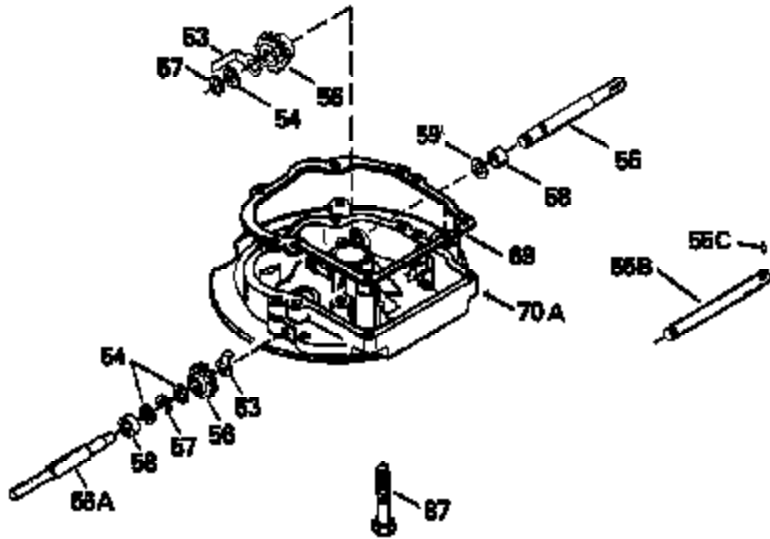

ILLUSTRATION SHOWS TYPICAL PARTS ONLY. ORDER BY PART NUMBER. PARTS NOT LISTED ARE SUPPLIED BY OEM.

Ref #	Part Number	Qty	Description
118	730194		Rope Guide Kit (Use as required with 34476 fuel tank)
237	32971		Adapter, Air cleaner
238	650709		Screw, 10-32 x 7/16"
243A	650899		Screw, 10-32 x 2-3/32"
245C	35500		Air Cleaner Filter
246C	35705		Filter, Pre-Air (Optional)
247B	35505		Clamp, Air cleaner tube
248	35504		Tube, Air cleaner
250C	35503		Cover, Air cleaner
260B	35497		Housing, Blower
262	650831		Screw, 1/4-20 x 15/32"
263	35502		Ring, Shroud
287A	650735		Screw, 10-24 x 3/8" (Use as required)
287A			Pop Rivet, (3/16" Dia.)(Purchase locally)
287B	650884		Screw, 8-32 x 1/2"
299	650900		Clip, "U" Type Nut, 10-32
300C	35501A		Shroud & Tank Ass'y. (Incl. 299 & 301 A)
301A	35355		Fuel Cap
327	35932		Plug, Starter
347	650898		Screw, 10-32 x 27/32"
390B	590621		Rewind Starter (Refer to Division 5, Section C, page 34 or Fiche 8, Grid G-9 for breakdown)

Ref #	Part Number	Qty	Description
	19 31361		Spring, Extension
	53 31745		Tang, Washer
	54 31747		Washer, Flat
	55A 35152		Shaft, P.T.O.
	56 33401		Right Hand Worm Gear
	57 33537		Ring, Retaining
	58 31744		Seal, Oil
	69 35261		* Gasket, Mounting flange
	70A 33535B		Flange Ass'y. (Incl.58, 72, 72A, 73, 75 & 80)
	87 650492		Screw, 1/4-20 x 2-1/4"
	182 6201		Screw, 1/4-28 x 7/8"
	185 31384A		Pipe, Intake (Incl. 224)
	186 34337		Link, Governor spring
	209 30200		Screw, 10-24 x 9/16"
	223 650451		Screw, 1/4-20 x 1"
	237 32971		Adapter, Air cleaner
	238 650709		Screw, 10-32 x 7/16"
	239A 35815		* Gasket, Air cleaner
	246B 35435		Filter, Pre-Air (Use as required)