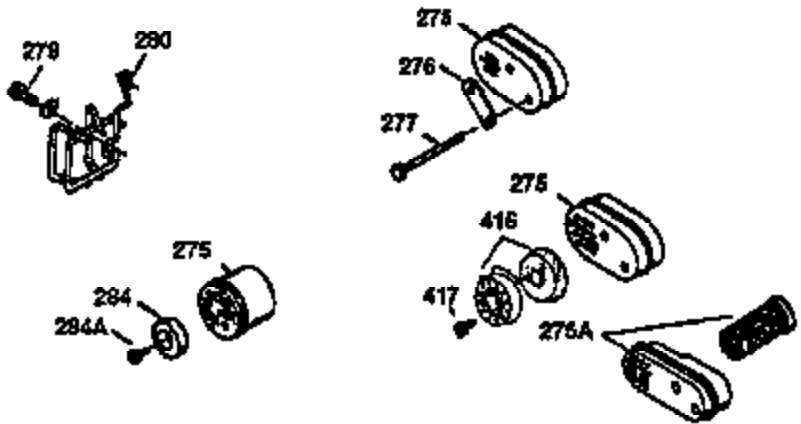

ILLUSTRATION SHOWS TYPICAL PARTS ONLY. ORDER BY PART NUMBER. PARTS NOT LISTED ARE SUPPLIED BY OEM.

Ref #	Part Number	Qty	Description
19	35998	1	Extension Spring
53	31745	1	Washer
55	34647	1	P.T.O. Shaft
56	33401	1	R.H. Worm Gear
57	33537	1	Retaining Ring
58	31744	1	Oil Seal
59	31747	2	Washer
69	35261	1	* Mounting Flange Gasket
70	33535B	1	Mounting Flange (Incl. 58,72,75 & 80)
87	650492	1	Screw, 1/4-20 x 2-1/4"
90	611112	1	Flywheel
182	6201	2	Screw, 1/4-28 x 7/8"
185	31384A	1	Intake Pipe (Incl. 224)
186	36201	1	Governor Link
200	35999	1	Control Bracket
209	30200	2	Screw, 10-24 x 9/16"
223	650451	2	Screw, 1/4-20 x 1"
245	34340	1	Air Cleaner Filter
250	34341B	1	Air Cleaner Cover
275	35708	1	Muffler (Incl. 277)
277	650795	2	Screw, 1/4-20 x 2-1/4"