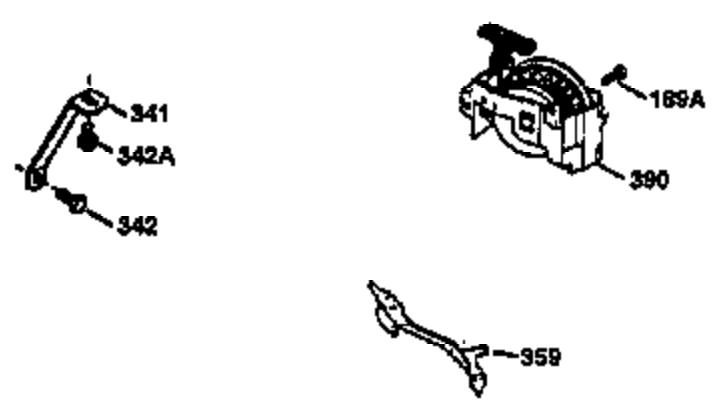

ILLUSTRATION SHOWS TYPICAL PARTS ONLY, ORDER BY PART NUMBER. PARTS NOT LISTED ARE SUPPLIED BY OEM.

Ref #	Part Number	Qty	Description
239	34338	1	* Air Cleaner Gasket
243	650806	2	Screw, 10-32 x 5/8"
245	34340	1	Air Cleaner Filter
250	34341B	1	Air Cleaner Cover
260	35484	1	Blower Housing
287	650884	2	Screw, 8-32 x 1/2"
298	28763	3	Screw, 10-32 x 35/64"
300	34476A	1	Fuel Tank (Incl. 292 & 301)
301	33032	1	Fuel Cap
370	34144	1	Primer Decal
390	590686	1	Rewind Starter