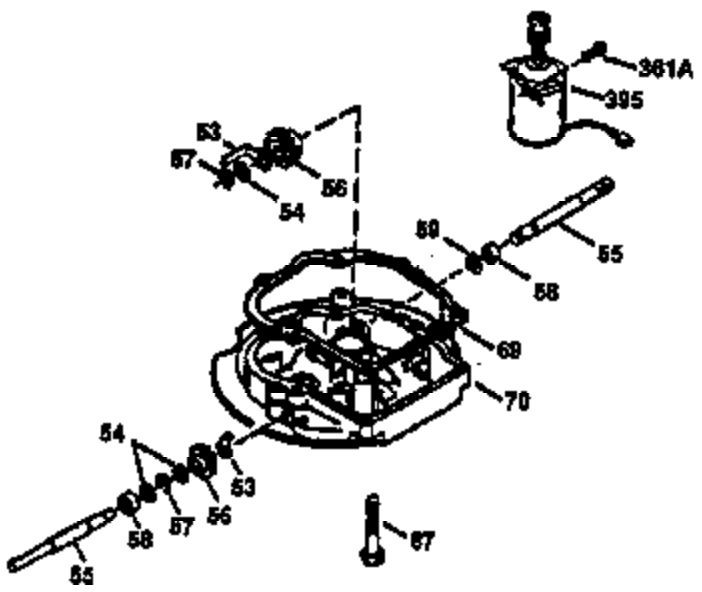

ILLUSTRATION SHOWS TYPICAL PARTS ONLY. ORDER BY PART NUMBER. PARTS NOT LISTED ARE SUPPLIED BY OEM.

Ref #	Part Number	Qty	Description
19	35998	1	Extension Spring
53	31745	1	Washer
55	34647	1	P.T.O. Shaft
56	33401	1	R.H. Worm Gear
57	33537	1	Retaining Ring
58	31744	1	Oil Seal
59	31747	2	Washer
69	35261	1	* Mounting Flange Gasket
70	33535B	1	Mounting Flange (Incl. 58,72,75 & 80)
87	650492	1	Screw, 1/4-20 x 2-1/4"
90	611112	1	Flywheel
182	6201	2	Screw, 1/4-28 x 7/8"
185	31384A	1	Intake Pipe (Incl. 224)
186	36201	1	Governor Link
200	35999	1	Control Bracket
209	30200	2	Screw, 10-24 x 9/16"
223	650451	2	Screw, 1/4-20 x 1"
245	34340	1	Air Cleaner Filter
250	34341B	1	Air Cleaner Cover
275	35708	1	Muffler (Incl. 277)
277	650795	2	Screw, 1/4-20 x 2-1/4"