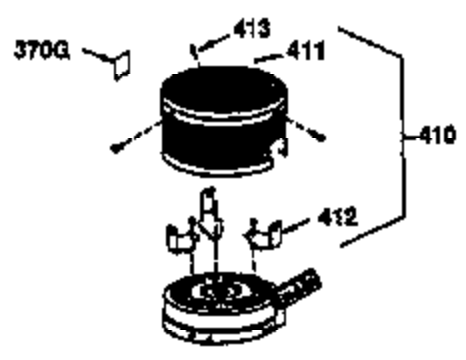

ILLUSTRATION SHOWS TYPICAL PARTS ONLY. ORDER BY PART NUMBER. PARTS NOT LISTED ARE SUPPLIED BY OEM.

Ref #	Part Number	Qty	Description
19	35998	1	Extension Spring
53	31745	1	Washer
55	34647	1	P.T.O. Shaft
56	33401	1	R.H. Worm Gear
57	33537	1	Retaining Ring
58	31744	1	Oil Seal
59	31747	2	Washer
69	35261	1	* Mounting Flange Gasket
70	33535B	1	Mounting Flange (Incl. 58,72,75 & 80)
87	650492	1	Screw, 1/4-20 x 2-1/4"
90	611112	1	Flywheel
182	6201	2	Screw, 1/4-28 x 7/8"
185	31384A	1	Intake Pipe (Incl. 224)
186	36201	1	Governor Link
200	35999	1	Control Bracket
209	30200	2	Screw, 10-24 x 9/16"
223	650451	2	Screw, 1/4-20 x 1"
245	34340	1	Air Cleaner Filter
250	34341B	1	Air Cleaner Cover
275	35708	1	Muffler (Incl. 277)
277	650795	2	Screw, 1/4-20 x 2-1/4"