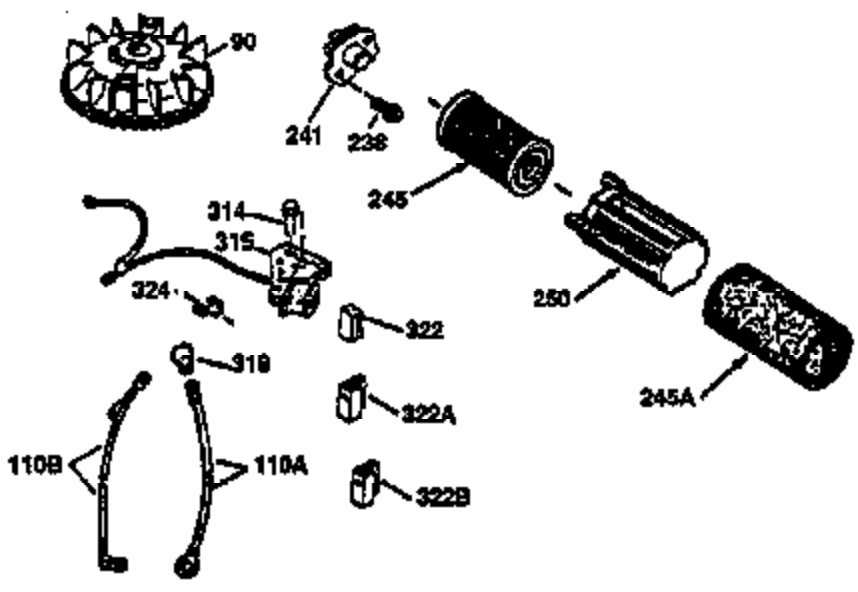

ILLUSTRATION SHOWS TYPICAL PARTS ONLY. ORDER BY PART NUMBER. PARTS NOT LISTED ARE SUPPLIED BY OEM.

Ref #	Part Number	Qty	Description
19	35998	1	Extension Spring
53	31745	1	Washer
55	34647	1	P.T.O. Shaft
56	33401	1	R.H. Worm Gear
57	33537	1	Retaining Ring
58	31744	1	Oil Seal
59	31747	2	Washer
69	35261	1	* Mounting Flange Gasket
70	33535B	1	Mounting Flange (Incl. 58,72,75 & 80)
87	650492	1	Screw, 1/4-20 x 2-1/4"
90	611112	1	Flywheel
182	6201	2	Screw, 1/4-28 x 7/8"
185	31384A	1	Intake Pipe (Incl. 224)
186	36201	1	Governor Link
200	35999	1	Control Bracket
209	30200	2	Screw, 10-24 x 9/16"
223	650451	2	Screw, 1/4-20 x 1"
245	34340	1	Air Cleaner Filter
250	34341B	1	Air Cleaner Cover
275	35708	1	Muffler (Incl. 277)
277	650795	2	Screw, 1/4-20 x 2-1/4"