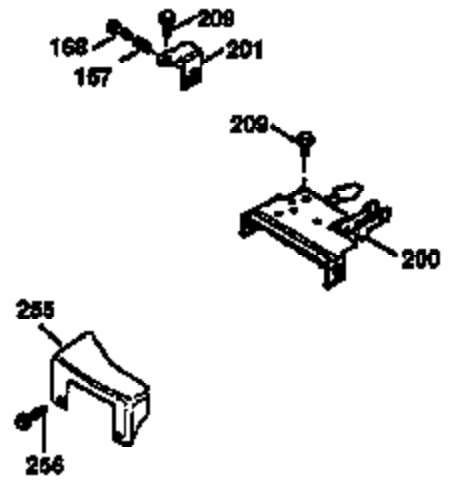

ILLUSTRATION SHOWS TYPICAL PARTS ONLY. ORDER BY PART NUMBER. PARTS NOT LISTED ARE SUPPLIED BY OEM.

Ref #	Part Number	Qty	Description
19	35998	1	Extension Spring
53	31745	1	Washer
55	34647	1	P.T.O. Shaft
56	33401	1	R.H. Worm Gear
57	33537	1	Retaining Ring
58	31744	1	Oil Seal
59	31747	2	Washer
69	35261	1	* Mounting Flange Gasket
70	33535B	1	Mounting Flange (Incl. 58,72,75 & 80)
87	650492	1	Screw, 1/4-20 x 2-1/4"
90	611112	1	Flywheel
182	6201	2	Screw, 1/4-28 x 7/8"
185	31384A	1	Intake Pipe (Incl. 224)
186	36201	1	Governor Link
200	35999	1	Control Bracket
209	30200	2	Screw, 10-24 x 9/16"
223	650451	2	Screw, 1/4-20 x 1"
245	34340	1	Air Cleaner Filter
250	34341B	1	Air Cleaner Cover
275	35708	1	Muffler (Incl. 277)
277	650795	2	Screw, 1/4-20 x 2-1/4"