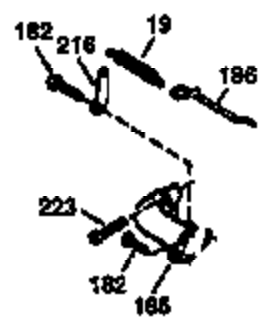

ILLUSTRATION SHOWS TYPICAL PARTS ONLY. ORDER BY PART NUMBER. PARTS NOT LISTED ARE SUPPLIED BY OEM.

Ref #	Part Number	Qty	Description
19	35998	1	Extension Spring
53	31745	1	Washer
55	34647	1	P.T.O. Shaft
56	33401	1	R.H. Worm Gear
57	33537	1	Retaining Ring
58	31744	1	Oil Seal
59	31747	2	Washer
69	35261	1	* Mounting Flange Gasket
70	33535B	1	Mounting Flange (Incl. 58,72,75 & 80)
87	650492	1	Screw, 1/4-20 x 2-1/4"
90	611112	1	Flywheel
182	6201	2	Screw, 1/4-28 x 7/8"
185	31384A	1	Intake Pipe (Incl. 224)
186	36201	1	Governor Link
200	35999	1	Control Bracket
209	30200	2	Screw, 10-24 x 9/16"
223	650451	2	Screw, 1/4-20 x 1"
245	34340	1	Air Cleaner Filter
250	34341B	1	Air Cleaner Cover
275	35708	1	Muffler (Incl. 277)
277	650795	2	Screw, 1/4-20 x 2-1/4"