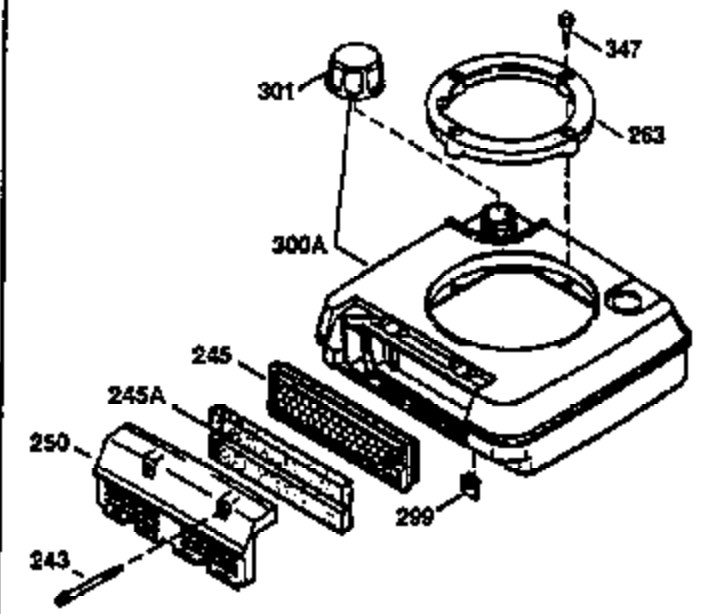

ILLUSTRATION SHOWS TYPICAL PARTS ONLY, ORDER BY PART NUMBER. PARTS NOT LISTED ARE SUPPLIED BY OEM.

Ref #	Part Number	Qty	Description
239	34338	1	* Air Cleaner Gasket
243	650806	2	Screw, 10-32 x 5/8"
245	34340	1	Air Cleaner Filter
250	34341B	1	Air Cleaner Cover
260	35484	1	Blower Housing
287	650884	2	Screw, 8-32 x 1/2"
298	28763	3	Screw, 10-32 x 35/64"
300	34476A	1	Fuel Tank (Incl. 292 & 301)
301	33032	1	Fuel Cap
370	34144	1	Primer Decal
390	590686	1	Rewind Starter