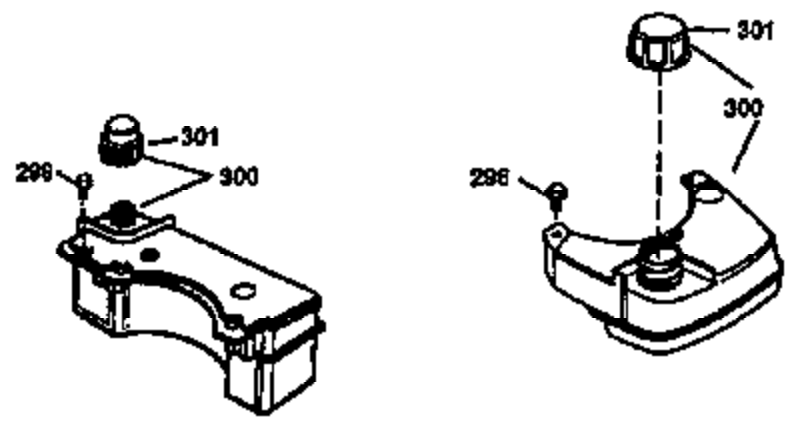

ILLUSTRATION SHOWS TYPICAL PARTS ONLY, ORDER BY PART NUMBER. PARTS NOT LISTED ARE SUPPLIED BY OEM.

Ref #	Part Number	Qty	Description
239	34338	1	* Air Cleaner Gasket
243	650806	2	Screw, 10-32 x 5/8"
245	34340	1	Air Cleaner Filter
250	34341B	1	Air Cleaner Cover
260	35484	1	Blower Housing
287	650884	2	Screw, 8-32 x 1/2"
298	28763	3	Screw, 10-32 x 35/64"
300	34476A	1	Fuel Tank (Incl. 292 & 301)
301	33032	1	Fuel Cap
370	34144	1	Primer Decal
390	590686	1	Rewind Starter