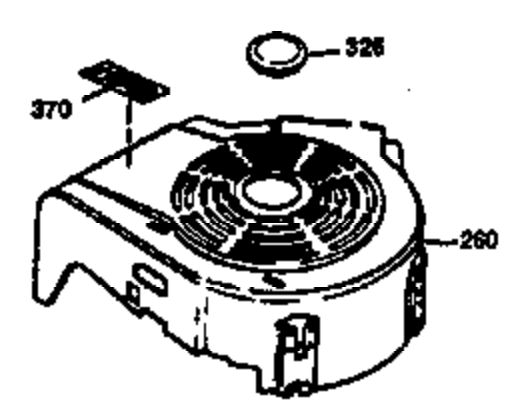

ILLUSTRATION SHOWS TYPICAL PARTS ONLY, ORDER BY PART NUMBER. PARTS NOT LISTED ARE SUPPLIED BY OEM.

Ref #	Part Number	Qty	Description
239	34338	1	* Air Cleaner Gasket
243	650806	2	Screw, 10-32 x 5/8"
245	34340	1	Air Cleaner Filter
250	34341B	1	Air Cleaner Cover
260	35484	1	Blower Housing
287	650884	2	Screw, 8-32 x 1/2"
298	28763	3	Screw, 10-32 x 35/64"
300	34476A	1	Fuel Tank (Incl. 292 & 301)
301	33032	1	Fuel Cap
370	34144	1	Primer Decal
390	590686	1	Rewind Starter