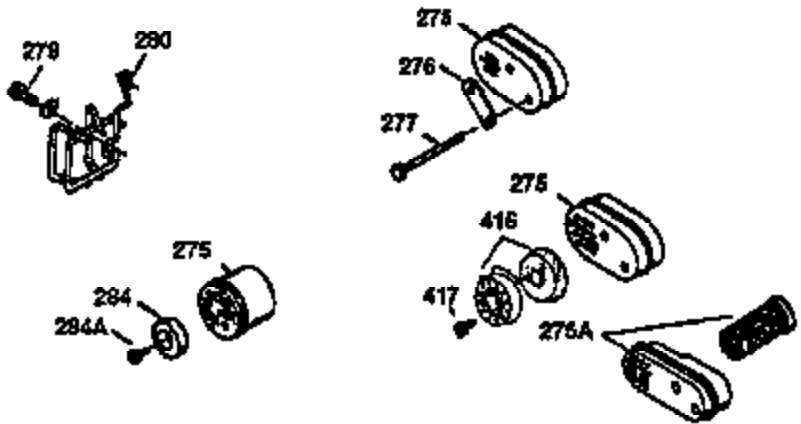

ILLUSTRATION SHOWS TYPICAL PARTS ONLY. ORDER BY PART NUMBER. PARTS NOT LISTED ARE SUPPLIED BY OEM.

Ref #	Part Number	Qty	Description
19	35998	1	Extension Spring
69	35261	1	* Mounting Flange Gasket
70	30571A	1	Mounting Flange (Incl.72,75,80,311 & 312)
90	611112	1	Flywheel
182	6201	2	Screw, 1/4-28 x 7/8"
185	31384A	1	Intake Pipe (Incl. 224)
186	36201	1	Governor Link
200	35999	1	Control Bracket
209	30200	2	Screw, 10-24 x 9/16"
223	650451	2	Screw, 1/4-20 x 1"
245	34340	1	Air Cleaner Filter
250	34341B	1	Air Cleaner Cover
275	35708	1	Muffler (Incl. 277)
277	650795	2	Screw, 1/4-20 x 2-1/4"