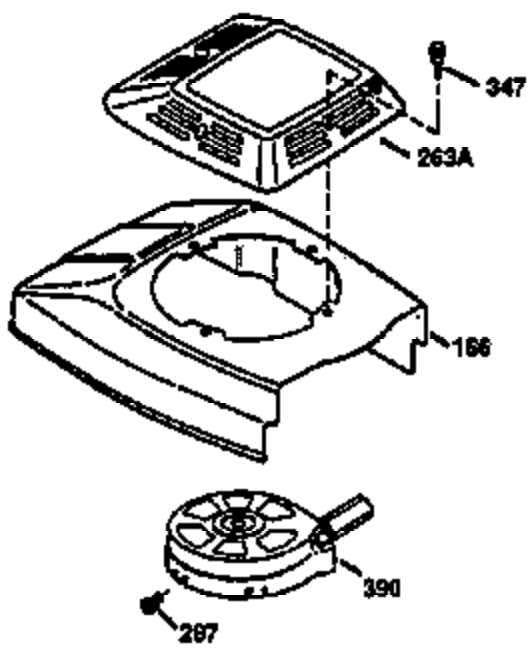

ILLUSTRATION SHOWS TYPICAL PARTS ONLY, ORDER BY PART NUMBER. PARTS NOT LISTED ARE SUPPLIED BY OEM.

Ref #	Part Number	Qty	Description
239	34338	1	* Air Cleaner Gasket
243	650806	2	Screw, 10-32 x 5/8"
245	34340	1	Air Cleaner Filter
250	34341B	1	Air Cleaner Cover
260	35491	1	Blower Housing
287	650884	2	Screw, 8-32 x 1/2"
300	32170B	1	Fuel Tank (Incl. 292 & 301)
301	33032	1	Fuel Cap
370	34144	1	Primer Decal
390	590686	1	Rewind Starter