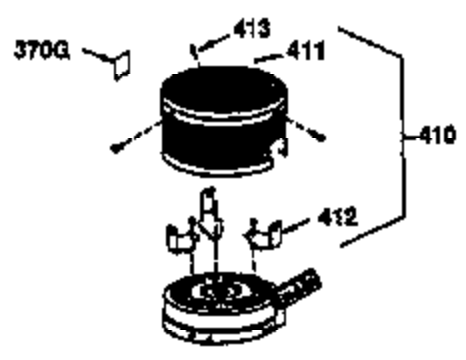

ILLUSTRATION SHOWS TYPICAL PARTS ONLY. ORDER BY PART NUMBER. PARTS NOT LISTED ARE SUPPLIED BY OEM.

Ref #	Part Number	Qty	Description
19	35998	1	Extension Spring
69	35261	1	* Mounting Flange Gasket
70	30571A	1	Mounting Flange (Incl.72,75,80,311 & 312)
90	611112	1	Flywheel
182	6201	2	Screw, 1/4-28 x 7/8"
185	31384A	1	Intake Pipe (Incl. 224)
186	36201	1	Governor Link
200	35999	1	Control Bracket
209	30200	2	Screw, 10-24 x 9/16"
223	650451	2	Screw, 1/4-20 x 1"
245	34340	1	Air Cleaner Filter
250	34341B	1	Air Cleaner Cover
275	35708	1	Muffler (Incl. 277)
277	650795	2	Screw, 1/4-20 x 2-1/4"