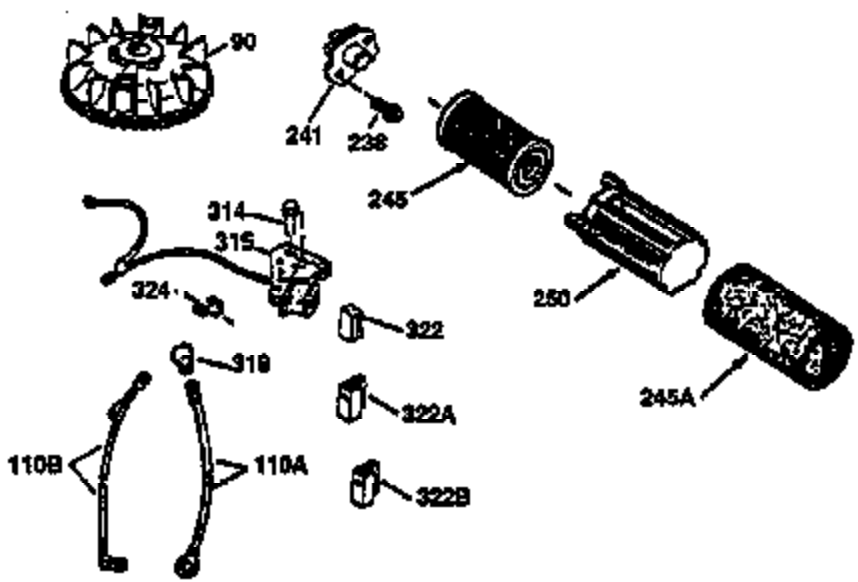

ILLUSTRATION SHOWS TYPICAL PARTS ONLY. ORDER BY PART NUMBER. PARTS NOT LISTED ARE SUPPLIED BY OEM.

Ref #	Part Number	Qty	Description
19	35998	1	Extension Spring
69	35261	1	* Mounting Flange Gasket
70	30571A	1	Mounting Flange (Incl.72,75,80,311 & 312)
90	611112	1	Flywheel
182	6201	2	Screw, 1/4-28 x 7/8"
185	31384A	1	Intake Pipe (Incl. 224)
186	36201	1	Governor Link
200	35999	1	Control Bracket
209	30200	2	Screw, 10-24 x 9/16"
223	650451	2	Screw, 1/4-20 x 1"
245	34340	1	Air Cleaner Filter
250	34341B	1	Air Cleaner Cover
275	35708	1	Muffler (Incl. 277)
277	650795	2	Screw, 1/4-20 x 2-1/4"