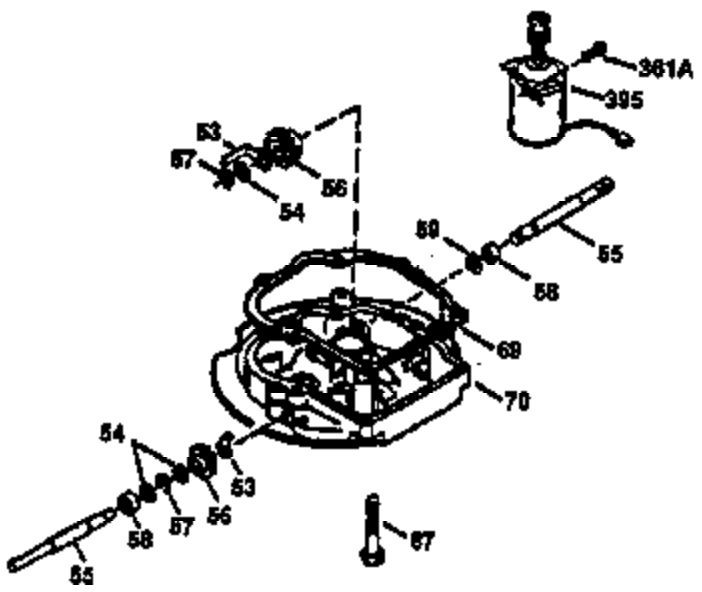

ILLUSTRATION SHOWS TYPICAL PARTS ONLY. ORDER BY PART NUMBER. PARTS NOT LISTED ARE SUPPLIED BY OEM.

Ref #	Part Number	Qty	Description
19	35998	1	Extension Spring
69	35261	1	* Mounting Flange Gasket
70	30571A	1	Mounting Flange (Incl.72,75,80,311 & 312)
90	611112	1	Flywheel
182	6201	2	Screw, 1/4-28 x 7/8"
185	31384A	1	Intake Pipe (Incl. 224)
186	36201	1	Governor Link
200	35999	1	Control Bracket
209	30200	2	Screw, 10-24 x 9/16"
223	650451	2	Screw, 1/4-20 x 1"
245	34340	1	Air Cleaner Filter
250	34341B	1	Air Cleaner Cover
275	35708	1	Muffler (Incl. 277)
277	650795	2	Screw, 1/4-20 x 2-1/4"